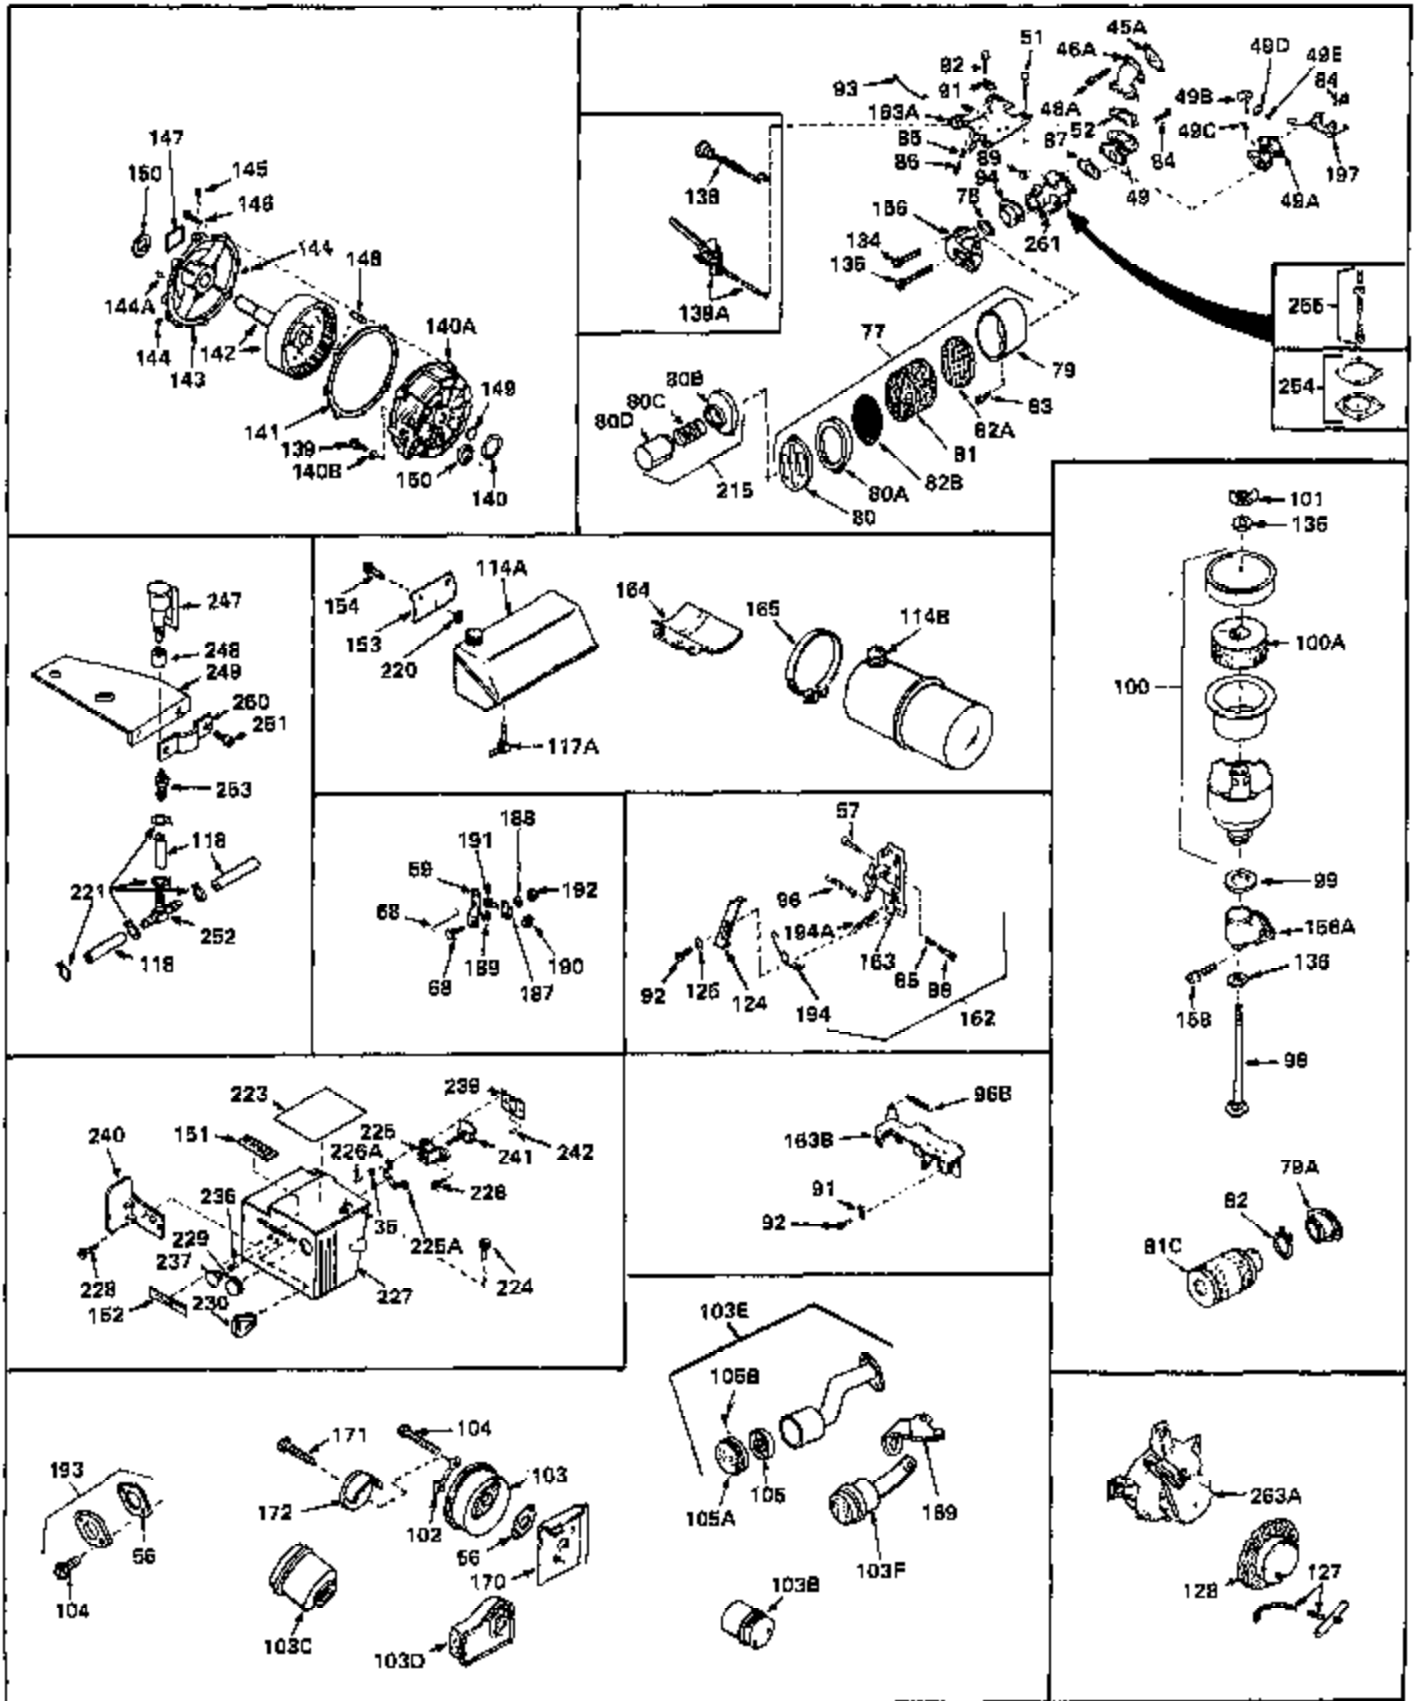

Ref #	Part Number	Qty	Description
36	8269	0	Washer
45A	30188	0	Gasket, Intake pipe
48A	650451	0	Screw
51	650454	0	Screw, Fil. flex hd. 1/4-20 x 3/4
57	28942	0	Screw
57	30091	0	Screw, Hex slotted washer hd., 8-32 x 1/2
57	30200	0	Screw
59	31510	0	Lever, Governor
68	650548	0	Screw, Hex washer hd., 8-32 x 5/16
77	31545	0	Cleaner Assy., Air
78	27272	0	Gasket, Air cleaner
80D	450124	0	Bag, Pre-cleaner
80C	450150	0	Spring, Pre-cleaner
82A	29962	0	Screen, Air cleaner
83	28820	0	Screw
83	650163	0	Screw, Fil. hd. Sems, 10-32 x 7/8
83	650399	0	Screw, Phil. fil. hd. Sems, 10-32 x 5/8
83	650709	0	Screw
84	30564	0	Screw
84	6201	0	Screw
84	6202	0	Screw
84	650551	0	Screw, Hex hd. cap, 1/4-28 x 1-1/4
85	28564	0	Spring, Compression
85	31342	0	Spring, Compression
85	32924	0	Spring, Compression
86	29500	0	Screw, Fil. hd. mach., Sems, 8-32 x 3/4
86	650549	0	Screw
86	650688	0	Screw, Hex hd., 10-32 x 1-5/16" (Drilled
87	26756	0	Gasket, Carburetor
89	29752	0	Nut
91	27793	0	Clip, Conduit
92	28942	0	Screw
96B	31426	0	Spring, Extension
101	9577	0	Nut, Wing, 10-24
102	30083	0	Plate, Locking
103C	29633	0	Muffler
103F	33288	0	Muffler
104	27182	0	Screw, Hex hd. cap, 1/4-20 x 3-3/8
104	650253	0	Screw, Hex hd. cap, 1/4-20 x 2-1/4
104	650327	0	Screw, Fil slotted hd. Sems, 114-20 x 2-1/2
104	650493	0	Screw, Hex hd. Sems, 1/4-20 x 1-3/4
104	650561	0	Screw
104	650599	0	Screw, Hex hd. cap, Sems, 1/4-20 x 1-1/2
104	650795	0	Screw, Hex hd. cap, Sems, 1/4-20 x 2-5/16
105B	650578	0	Screw
105A	33172	0	Cover, Muffler
105	33171	0	Screen, Muffler
117A	28584	0	Strainer & Elbow
118	29774	0	Line, Fuel (Braided 8.25")
118	30705	0	Line, Fuel (Braided 16")
118	30962	0	Line, Fuel (Braided 32")
134	650163	0	Screw, Fil. hd. Sems, 10-32 x 7/8
135	650520	0	Screw
135	650544	0	Screw, Pan flex hd., 10-24 x 7/8
136	27183	0	Washer, Fiber
136	31905	0	Washer, Paper
138A	24522	0	Control, Throttle
138	30985	0	Control, Throttle