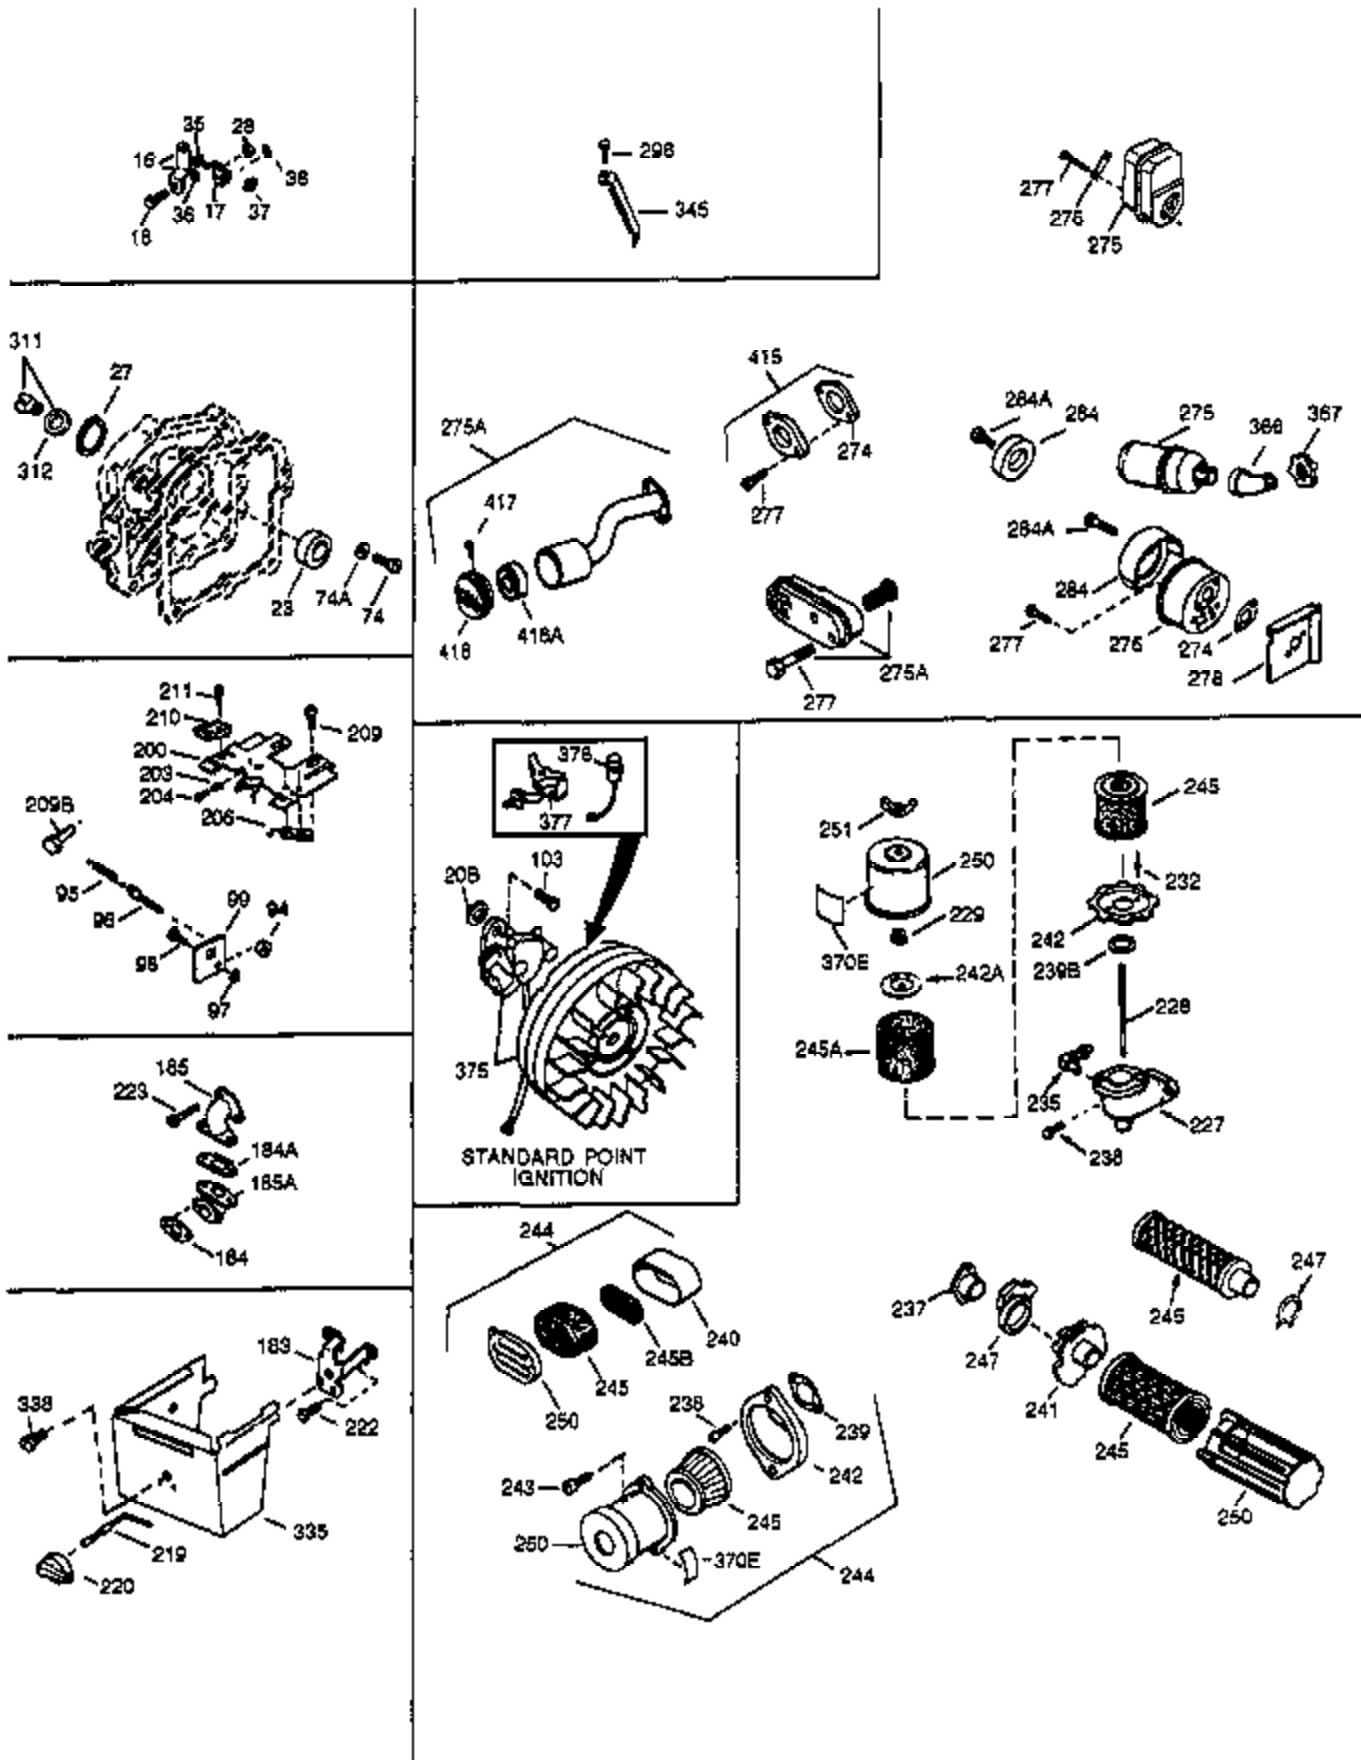

ILLUSTRATION SHOWS TYPICAL PARTS ONLY. ORDER BY PART NUMBER. PARTS NOT LISTED ARE SUPPLIED BY OEM.

Ref #	Part Number	Qty	Description
16	31510	1	Governor Lever
17	31335	1	Governor Lever Clamp
18	650548	1	Screw, 8-32 x 5/16"
23	28458	1	Ball Bearing
27	28539	1	Retaining Ring
74A	28537	1	Washer
74	30200	1	Screw, 10-24 x 9/16"
103	650814	2	Screw, Torx T-15, 10-24 x 1
131	6021A	3	Screw, 5/16-18 x 1-1/2"
184	26756	1	* Carburetor To Intake Pipe Gasket
185	28416A	1	Intake Pipe
200	33858A	1	Control Bracket (Incl. 203 & 204)
203	31342	1	Compression Spring
204	650549	1	Screw, 5-40 x 7/16"
223	650664	1	Screw, 1/4-20 x 1-19/32"
238	28820	2	Screw, 10-32 x 1/2"
239	27272A	1	* Air Cleaner Gasket
242	31691	1	Air Cleaner Base
243	650152	2	Screw, 8-32 x 3/8"
245	30727	1	Air Cleaner Filter
250	31715	1	Air Cleaner Cover
261	29212	2	Screw, 1/4-28 x 7/16"
274	30081A	1	* Exhaust Gasket
275	30996	1	Muffler
277	650493	2	Screw, 1/4-20 x 1-3/4"
298	650665	2	Screw, 1/4-15 x 7/8"
311	27625	1	Oil Fill Plug (Incl. 312)
311	27625	1	Oil Fill Plug
312	29673	1	* Oil Fill Plug Gasket
312	29673	1	Oil Fill Plug Gasket
345	33344	1	Heat Baffle