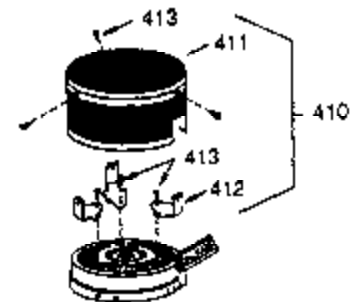

ILLUSTRATION SHOWS TYPICAL PARTS ONLY. ORDER BY PART NUMBER. PARTS NOT LISTED ARE SUPPLIED BY OEM.

Ref #	Part Number	Qty	Description
16	31510	1	Governor Lever
17	31335	1	Governor Lever Clamp
18	650548	1	Screw, 8-32 x 5/16"
23	28458	1	Ball Bearing
27	28539	1	Retaining Ring
74A	28537	1	Washer
74	30200	1	Screw, 10-24 x 9/16"
103	650814	2	Screw, Torx T-15, 10-24 x 1
131	6021A	3	Screw, 5/16-18 x 1-1/2"
184	26756	1	* Carburetor To Intake Pipe Gasket
185	28416A	1	Intake Pipe
200	33858A	1	Control Bracket (Incl. 203 & 204)
203	31342	1	Compression Spring
204	650549	1	Screw, 5-40 x 7/16"
223	650664	1	Screw, 1/4-20 x 1-19/32"
238	28820	2	Screw, 10-32 x 1/2"
239	27272A	1	* Air Cleaner Gasket
242	31691	1	Air Cleaner Base
243	650152	2	Screw, 8-32 x 3/8"
245	30727	1	Air Cleaner Filter
250	31715	1	Air Cleaner Cover
261	29212	2	Screw, 1/4-28 x 7/16"
274	30081A	1	* Exhaust Gasket
275	30996	1	Muffler
277	650493	2	Screw, 1/4-20 x 1-3/4"
298	650665	2	Screw, 1/4-15 x 7/8"
311	27625	1	Oil Fill Plug (Incl. 312)
311	27625	1	Oil Fill Plug
312	29673	1	* Oil Fill Plug Gasket
312	29673	1	Oil Fill Plug Gasket
345	33344	1	Heat Baffle

ILLUSTRATION SHOWS TYPICAL PARTS ONLY. ORDER BY PART NUMBER. PARTS NOT LISTED ARE SUPPLIED BY OEM.

OPTIONAL 110 - 120 VOLT
 STARTER MOTOR KIT

STARTER MUFF KIT
 (OPTIONAL)

OPTIONAL
 DEBRIS SCREEN KIT

Ref #	Part Number	Qty	Description
90	611080	1	Flywheel
100	34443A	1	Solid State Ignition
102	650872	2	Solid State Mounting Stud
103	650814	2	Screw, Torx T-15, 10-24 x 1
131	6021A	3	Screw, 5/16-18 x 1-1/2"
133	650890	1	Lock Washer, 5/16
134	30747	1	Shorting Clip
260	35585	1	Blower Housing
261	29212	2	Screw, 1/4-28 x 7/16"
287	650884	2	Screw, 8-32 x 1/2"
313	34080	1	Spacer
327	35392	1	Starter Plug
370	550223	1	Name Decal
370B	33962	1	Throttle Decal
390	590642A	1	Rewind Starter