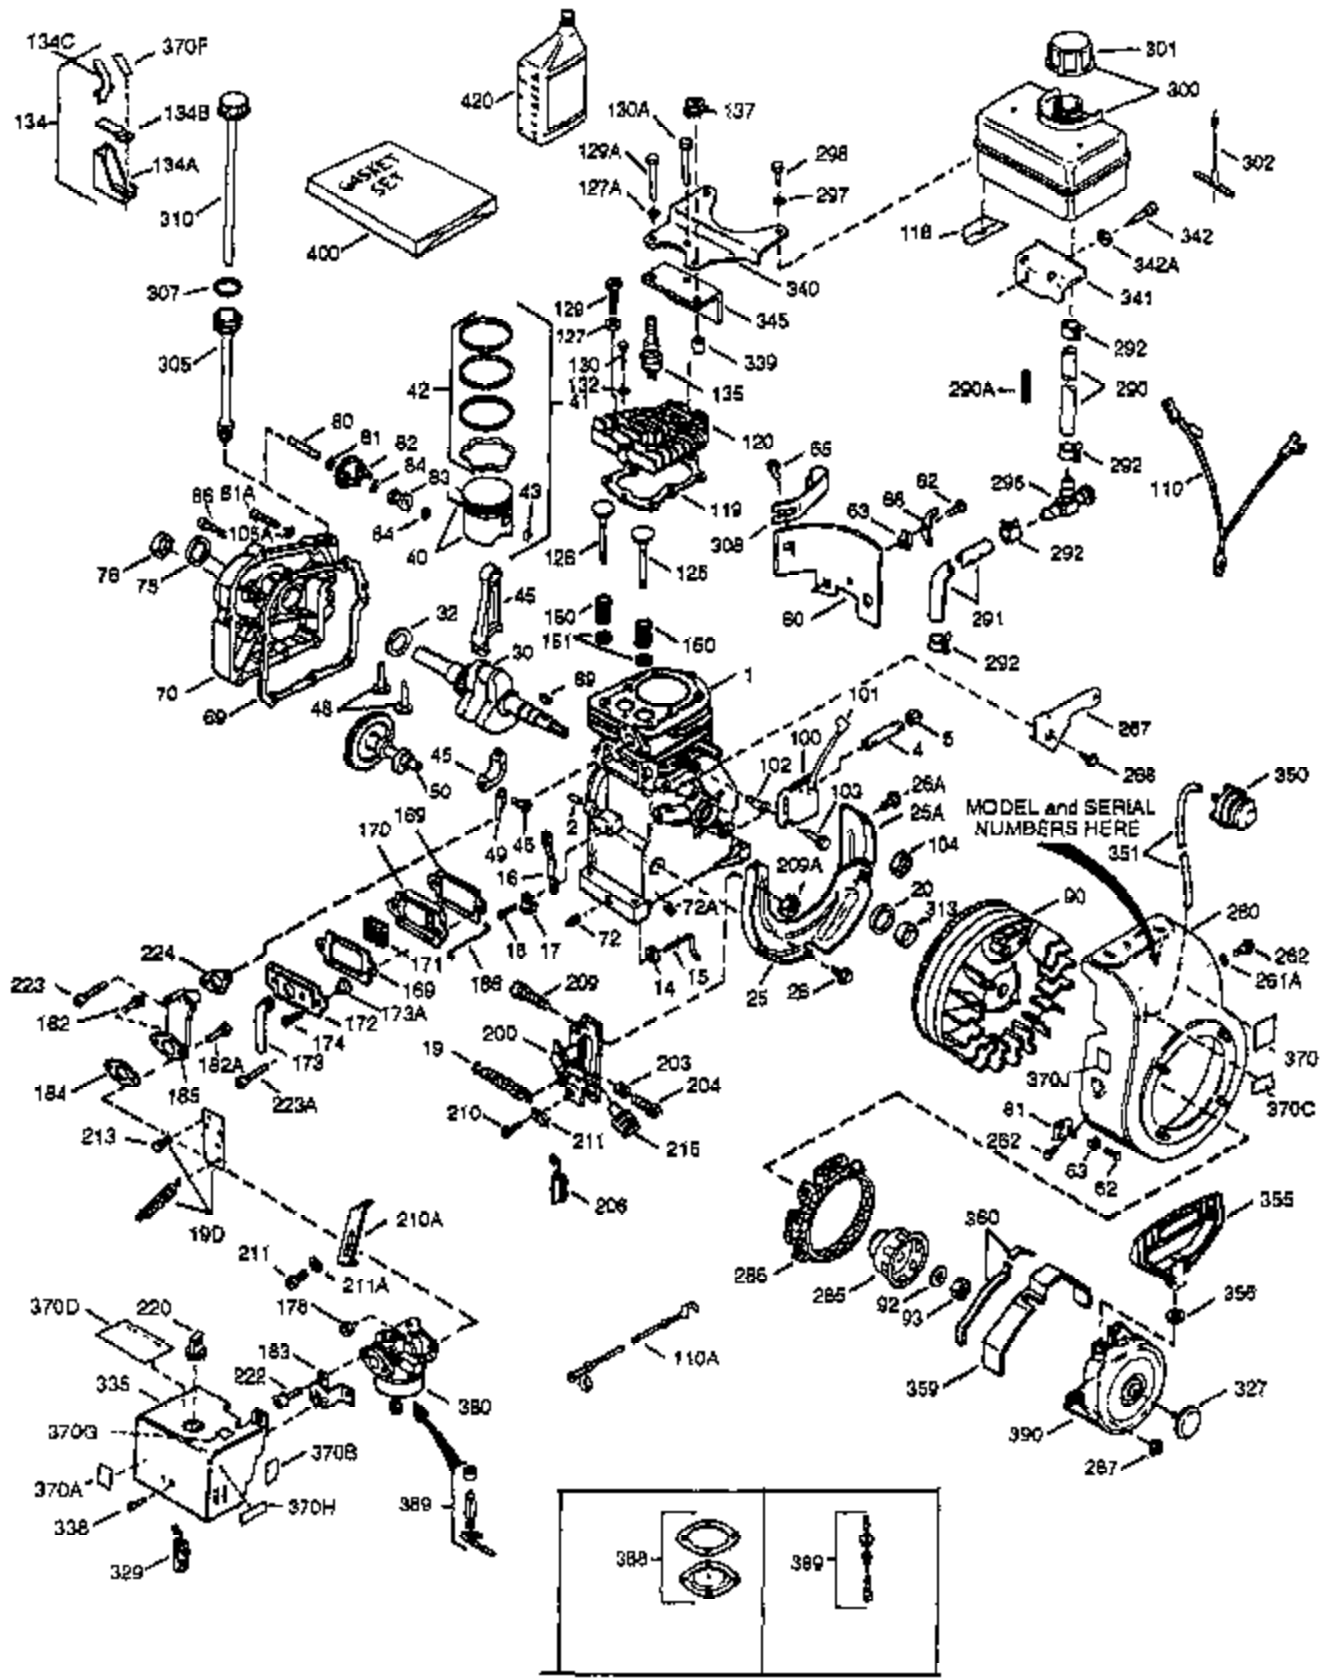

ILLUSTRATION SHOWS TYPICAL PARTS ONLY. ORDER BY PART NUMBER. PARTS NOT LISTED ARE SUPPLIED BY OEM

Ref #	Part Number	Qty	Description
1	34708A	1	Cylinder (Incl. 2, 20 & 72)
2	26727	2	Dowel Pin
14	28277	1	Washer
15	31334	1	Governor Rod
16	31510	1	Governor Lever
17	31335	1	Governor Lever Clamp
18	650548	1	Screw, 8-32 x 5/16"
19	31426	1	Extension Spring
20	32600	1	Oil Seal
25	33342	1	Blower Housing Baffle
25A	35883	1	Baffle Extension
26	650561	2	Screw, 1/4-20 x 5/8"
26A	650884	1	Screw, 8-32 x 1/2"
30	34725	1	Crankshaft
40	34514	1	Piston, Pin & Ring Set (Std.)
40	34515	1	Piston, Pin & Ring Set (.010" OS)
40	34516	1	Piston, Pin & Ring Set (.020" OS)
41	32538B	1	Piston & Pin Ass'y. (Std.) (Incl. 43)
41	32548B	1	Piston & Pin Ass'y. (.010" OS) (Incl. 43)
41	32549B	1	Piston & Pin Ass'y. (.020" OS) (Incl. 43)
42	28986	1	Ring Set (Std.)
42	28987	1	Ring Set (.010" OS)
42	28988	1	Ring Set (.020" OS)
43	20381	2	Piston Pin Retaining Ring
45	30963B	1	Connecting Rod Ass'y. (Incl. 46 & 49)
46	32610A	2	Connecting Rod Bolt
48	27241	2	Valve Lifter
49	28594	1	Oil Dipper
50	33149A	1	Camshaft (BCR)
60	29745	1	Blower Housing Extension
65	650128	1	Screw, 10-24 x 1/2"
69	27677A	1	* Cylinder Cover Gasket
70	30756B	1	Cylinder Cover (Incl. 75, 80, 311 & 3 12)
72	27642	2	Oil Drain Plug
75	28540	1	Oil Seal
80	30574	1	Governor Shaft
81	30590A	1	Washer
82	30591	1	Governor Gear Ass'y. (Incl. 81)
83	30588A	1	Governor Spool
84	29193	2	Retaining Ring
86	650488	7	Screw, 1/4-20 x 1-1/4"
89	610961	1	Flywheel Key
90	611080	1	Flywheel
92	650815	1	Belleville Washer
93	650816	1	Flywheel Nut
100	34443A	1	Solid State Ignition
102	650872	2	Solid State Mounting Stud
103	650814	2	Screw, Torx T-15, 10-24 x 1
119	29953C	1	* Cylinder Head Gasket
120	30579A	1	Cylinder Head (Incl. 130)
125	29313C	1	Exhaust Valve (Std.) (Incl. 151)
125	29315C	1	Exhaust Valve (1/32" OS) (Incl. 151)
126	29314B	1	Intake Valve (Std.) (Incl. 151)
126	29315C	1	Intake Valve (1/32" OS) (Incl. 151)
130	650694A	5	Screw, 5/16-18 x 2"
131	6021A	3	Screw, 5/16-18 x 1-1/2"
134	30747	1	Shorting Clip
135	33636	1	Resistor Spark Plug (RJ17LM)