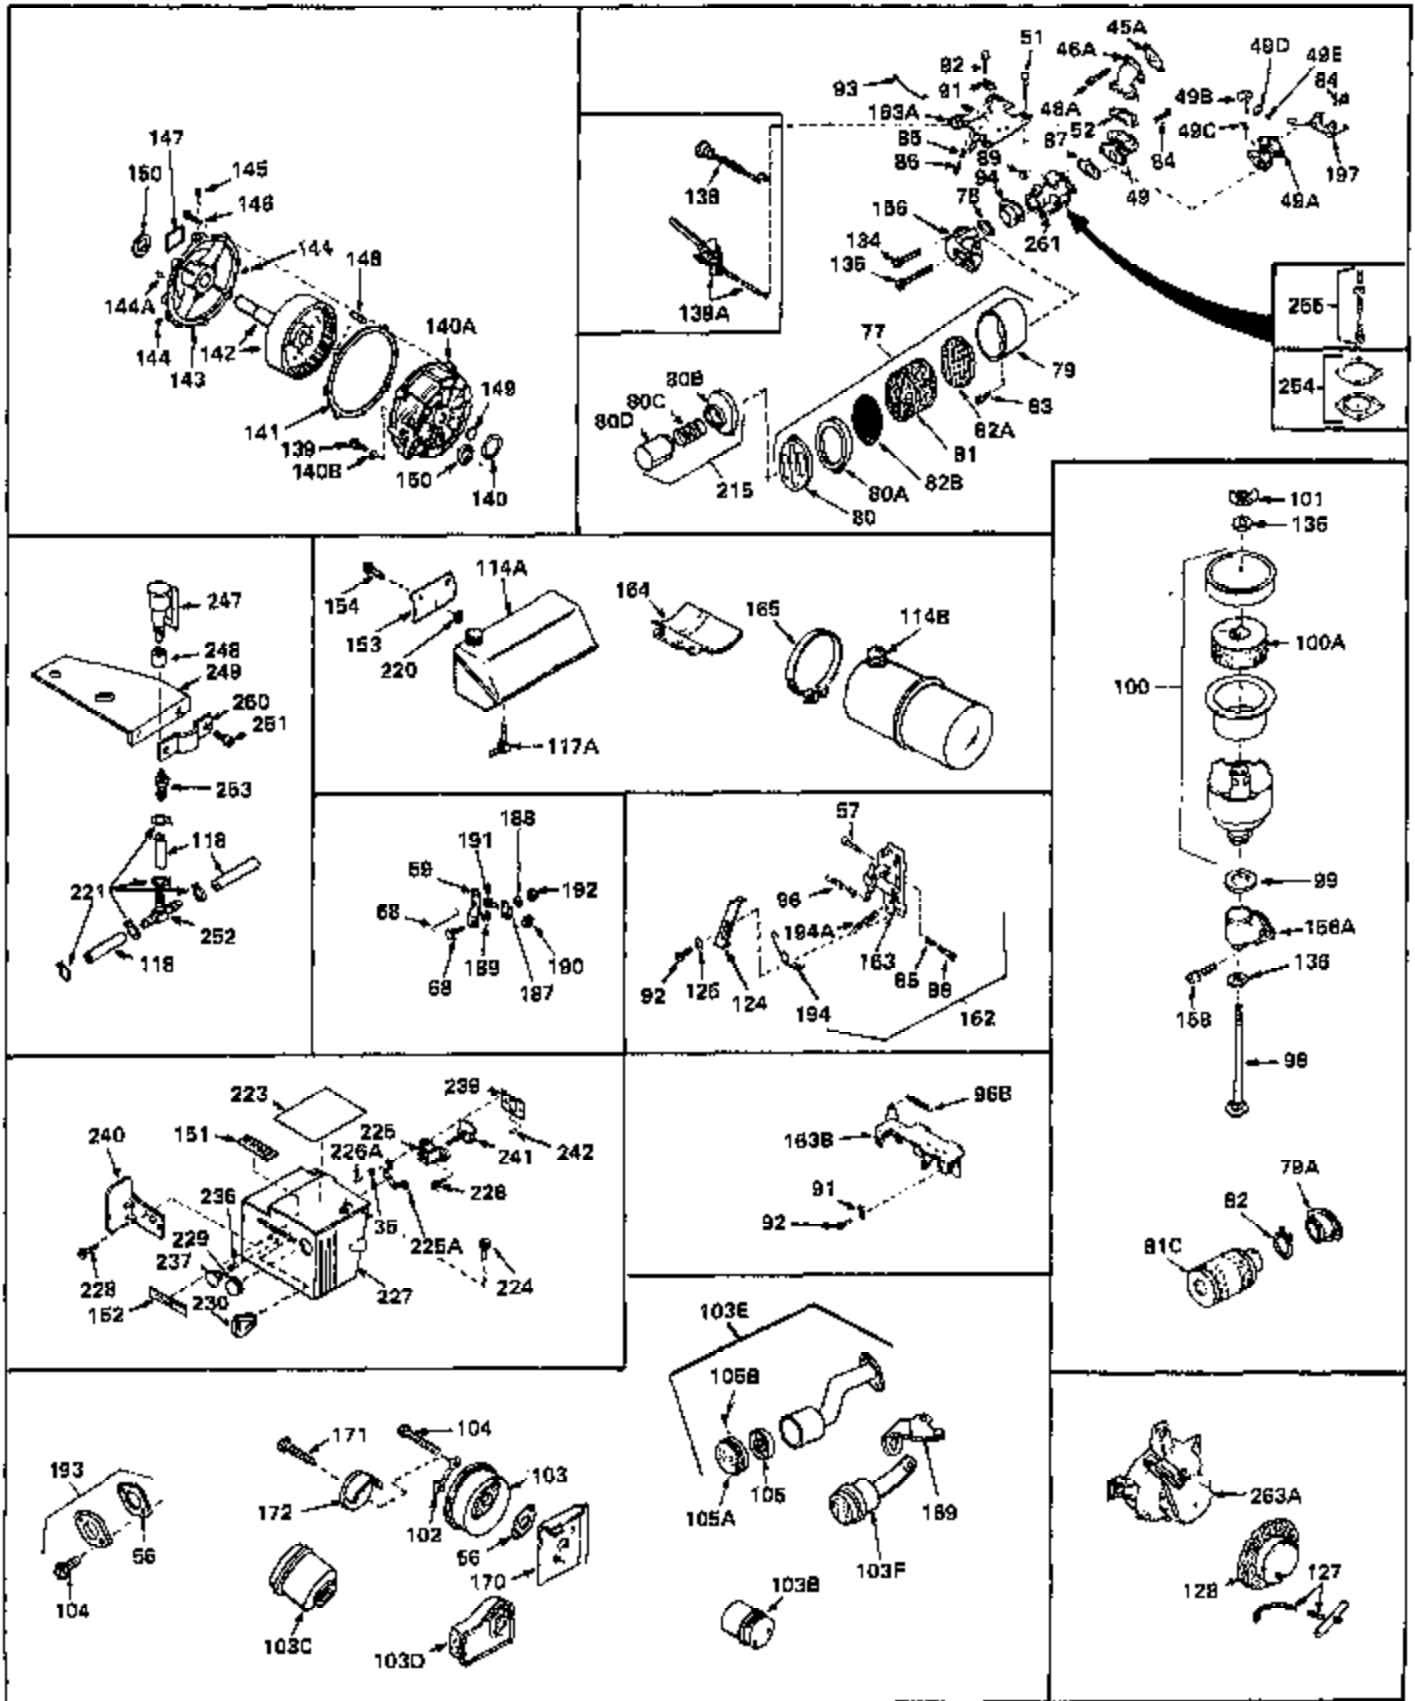

Ref #	Part Number	Qty	Description
231	32678	0	Nipple, Oil drain
232	30969	0	Cap, Oil drain
233	28250	0	Decal, H.P. (3 H.P.)
233	30077	0	Decal, H.P. (3-1/2 H.P.)
233	31427	0	Decal, H.P. (2-1/2 H.P.)
234A	590416	0	Cup, Starter
234	590417	0	Screen, Starter cup
235	28942	0	Screw
235	30200	0	Screw
238	28545	0	Grommet, Plastic
243	30879	0	Bracket, Toggle switch
244	610164	0	Switch, Toggle
257	631021	0	Inlet Needle, Seat & Clip Assy.
259	30547A	0	Contact Assy., Breaker
260	30548A	0	Condenser
261A	631070A	0	Carburetor
262	610690A	0	Magneto, Tecumseh
263	590420	0	Starter, Rewind
264	33233	0	Gasket Set