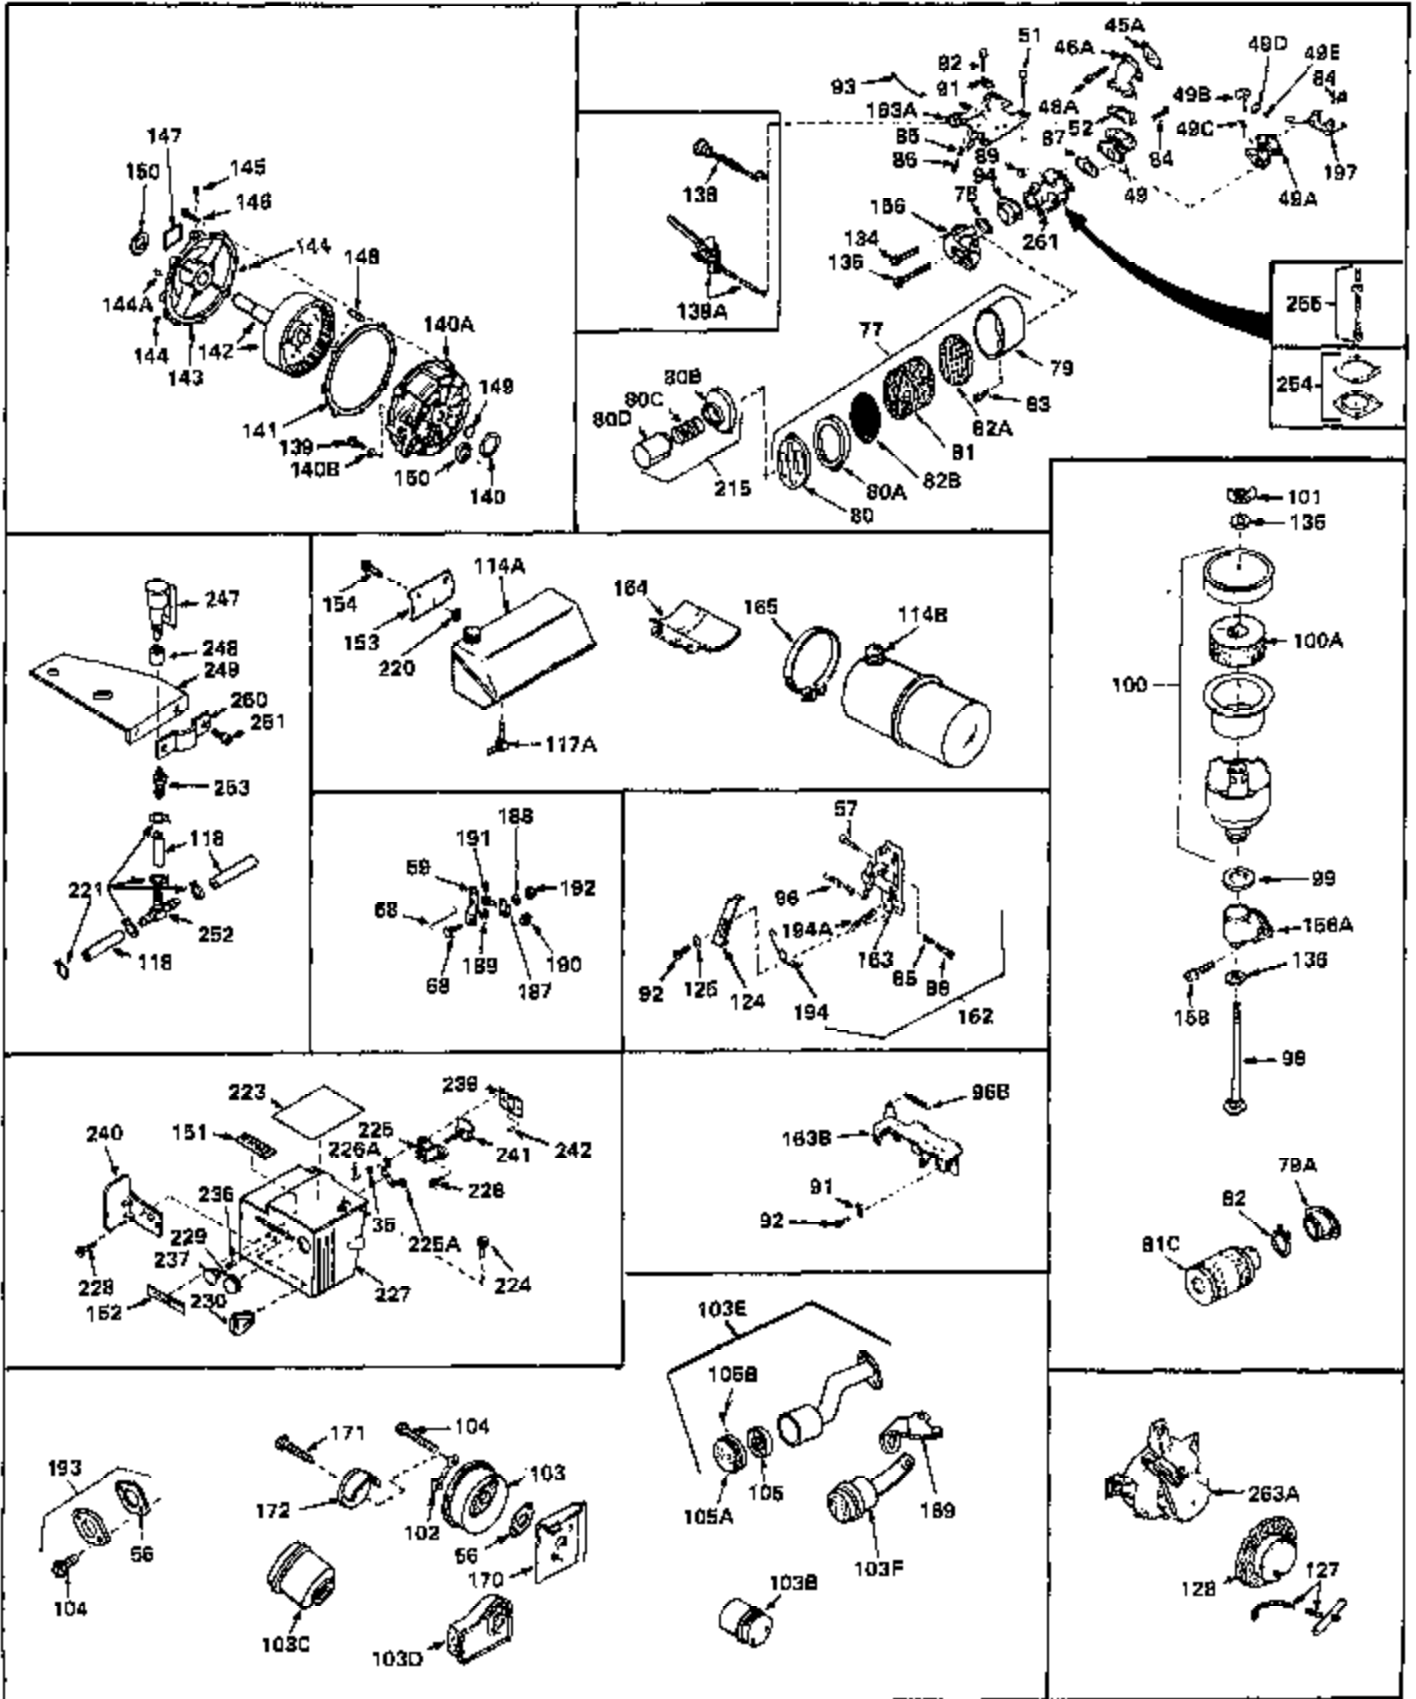

Ref #	Part Number	Qty	Description
221	26460	0	Clamp, Fuel line
222	30980	0	Bushing, Crankshaft
231	30968	0	Nipple, Oil (2-1/2")
231	32678	0	Nipple, Oil drain
232	30969	0	Cap, Oil drain
233	28250	0	Decal, H.P. (3 H.P.)
233	30077	0	Decal, H.P. (3-1/2 H.P.)
233	31427	0	Decal, H.P. (2-1/2 H.P.)
235	28942	0	Screw
235	30200	0	Screw
238	28545	0	Grommet, Plastic
243	30879	0	Bracket, Toggle switch
244	610164	0	Switch, Toggle
257	631021	0	Inlet Needle, Seat & Clip Assy.
259	30547A	0	Contact Assy., Breaker
260	30548A	0	Condenser
261A	631070A	0	Carburetor
262	610690A	0	Magneto, Tecumseh
264	33233	0	Gasket Set