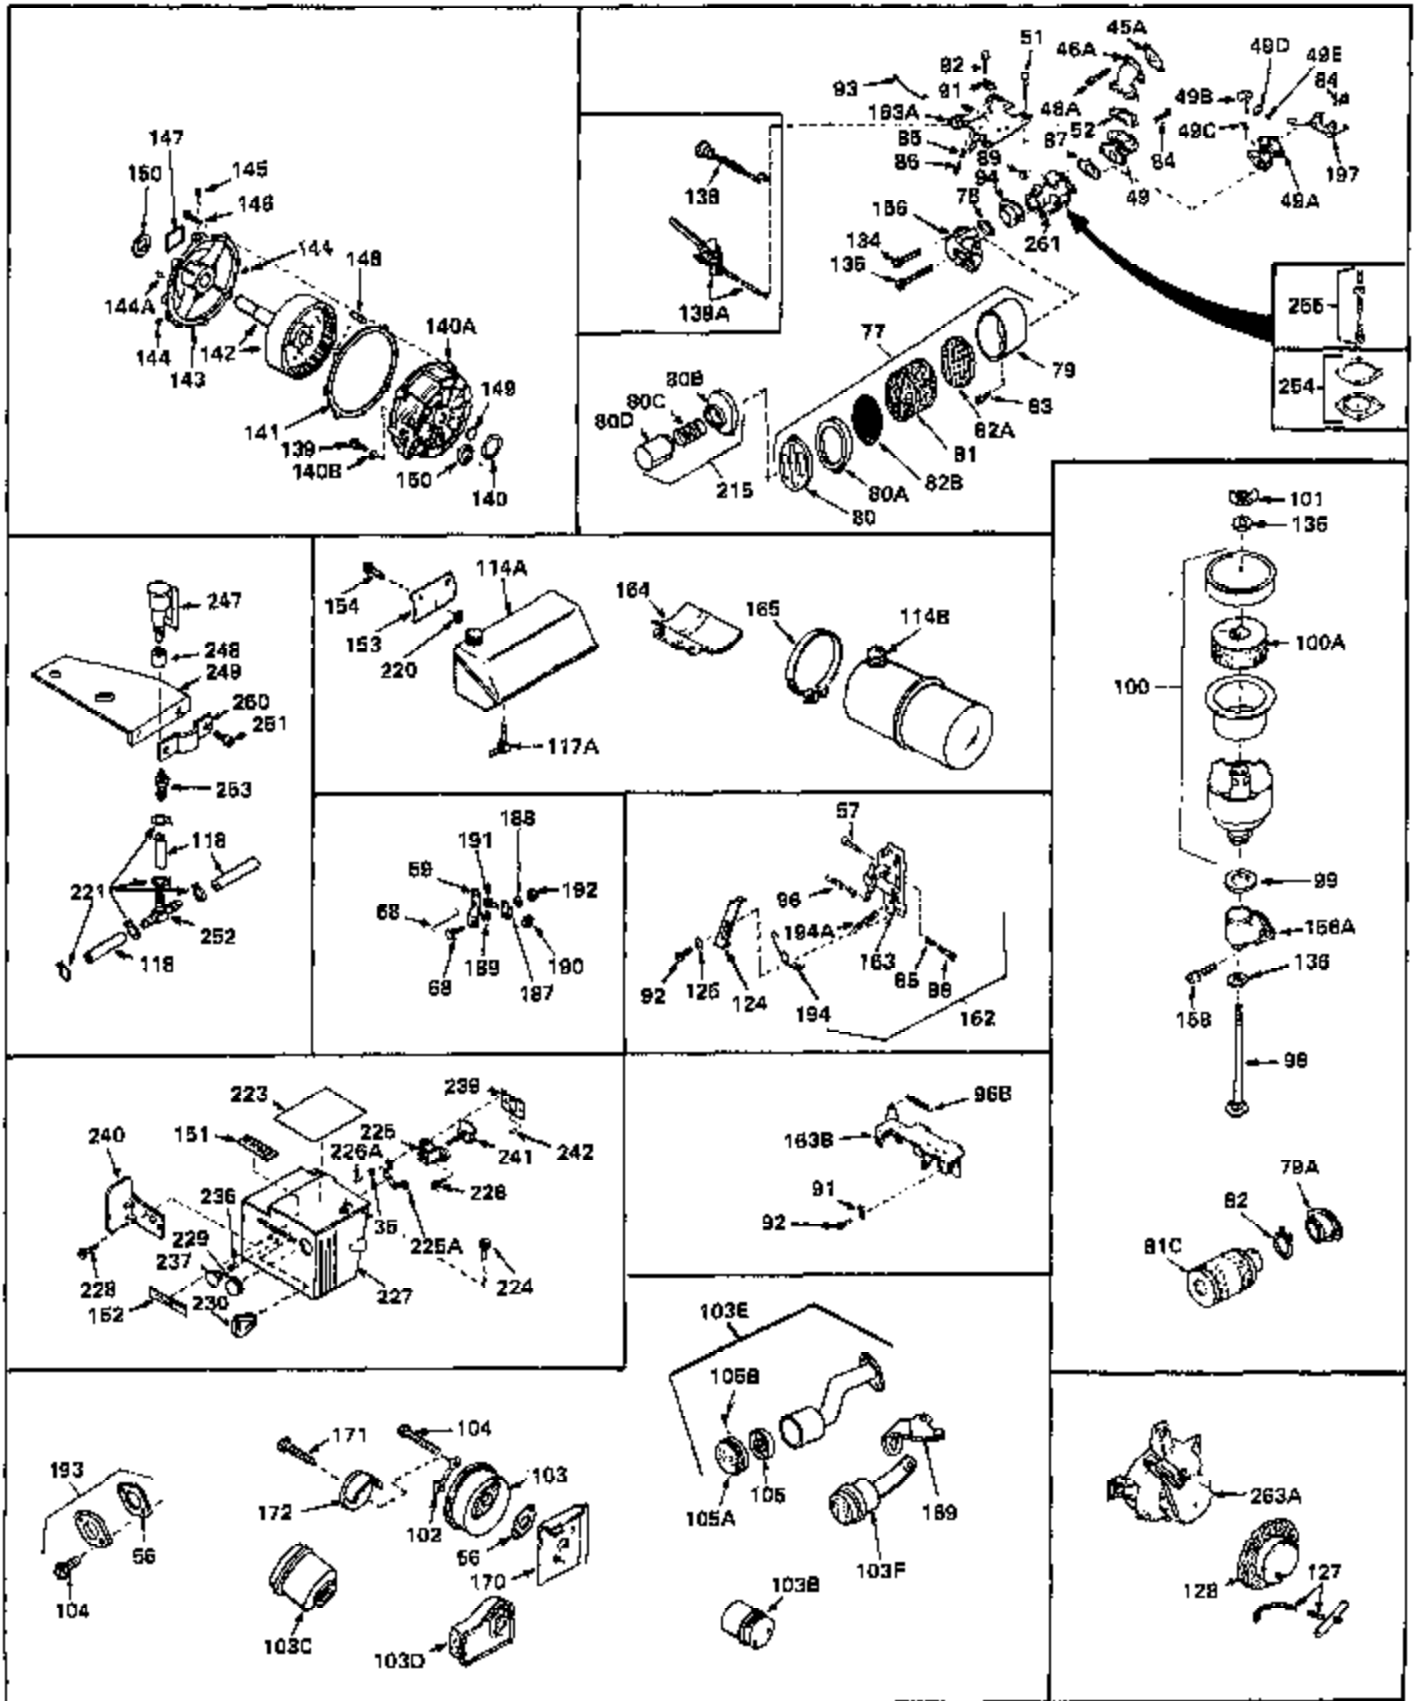

Ref #	Part Number	Qty	Description
234A	590416	0	Cup, Starter
234	590417	0	Screen, Starter cup
235	28942	0	Screw
235	30200	0	Screw
238	28545	0	Grommet, Plastic
243	30879	0	Bracket, Toggle switch
244	610164	0	Switch, Toggle
257	631021	0	Inlet Needle, Seat & Clip Assy.
259	30547A	0	Contact Assy., Breaker
260	30548A	0	Condenser
261A	631070A	0	Carburetor
262	610690A	0	Magneto, Tecumseh
263	590420	0	Starter, Rewind
264	33233	0	Gasket Set