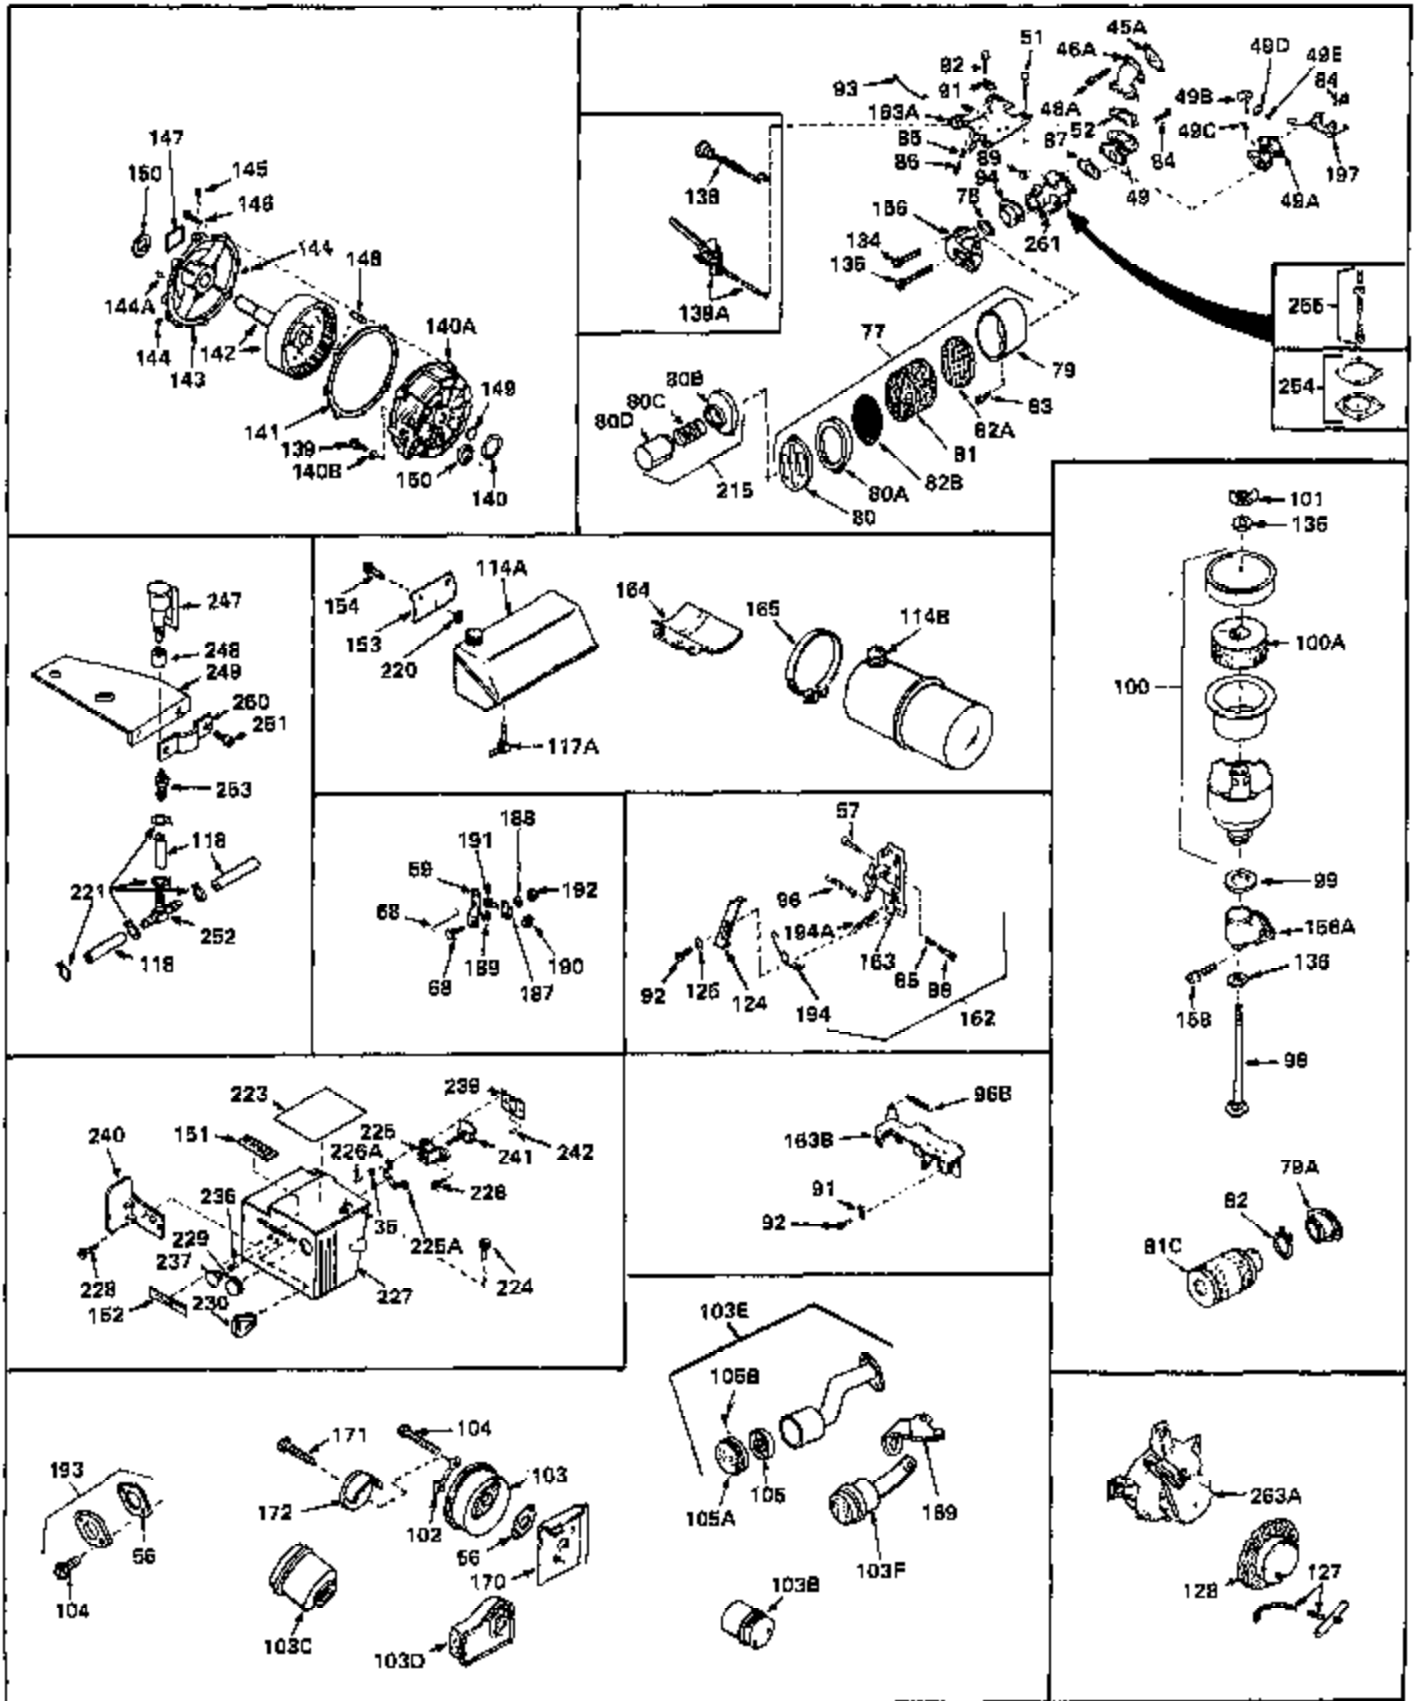

Ref #	Part Number	Qty	Description
36	8269	0	Washer
45A	30188	0	Gasket, Intake pipe
48A	650451	0	Screw
51	650454	0	Screw, Fil. flex hd. 1/4-20 x 3/4
56	30081	0	Gasket, Exhaust
57	28942	0	Screw
57	30091	0	Screw, Hex slotted washer hd., 8-32 x 1/2
57	30200	0	Screw
59	31510	0	Lever, Governor
68	650548	0	Screw, Hex washer hd., 8-32 x 5/16
77	31545	0	Cleaner Assy., Air
78	27272	0	Gasket, Air cleaner
79	450208	0	Body, Air cleaner
80C	450150	0	Spring, Pre-cleaner
80D	450124	0	Bag, Pre-cleaner
81	29961	0	Element, Air cleaner
82A	29962	0	Screen, Air cleaner
83	28820	0	Screw
83	650163	0	Screw, Fil. hd. Sems, 10-32 x 7/8
83	650399	0	Screw, Phil. fil. hd. Sems, 10-32 x 5/8
83	650709	0	Screw
84	30564	0	Screw
84	6201	0	Screw
84	6202	0	Screw
84	650551	0	Screw, Hex hd. cap, 1/4-28 x 1-1/4
85	28564	0	Spring, Compression
85	31342	0	Spring, Compression
85	32924	0	Spring, Compression
86	29500	0	Screw, Fil. hd. mach., Sems, 8-32 x 3/4
86	650549	0	Screw
86	650688	0	Screw, Hex hd., 10-32 x 1-5/16" (Drilled
87	26756	0	Gasket, Carburetor
89	29752	0	Nut
91	27793	0	Clip, Conduit
92	28942	0	Screw
96B	31426	0	Spring, Extension
101	9577	0	Nut, Wing, 10-24
102	30083	0	Plate, Locking
103F	33288	0	Muffler
103	30996	0	Muffler
104	27182	0	Screw, Hex hd. cap, 1/4-20 x 3-3/8
104	650253	0	Screw, Hex hd. cap, 1/4-20 x 2-1/4
104	650327	0	Screw, Fil slotted hd. Sems, 114-20 x 2-1/2
104	650493	0	Screw, Hex hd. Sems, 1/4-20 x 1-3/4
104	650561	0	Screw
104	650599	0	Screw, Hex hd. cap, Sems, 1/4-20 x 1-1/2
104	650795	0	Screw, Hex hd. cap, Sems, 1/4-20 x 2-5/16
105	33171	0	Screen, Muffler
105A	33172	0	Cover, Muffler
105B	650578	0	Screw
117A	28584	0	Strainer & Elbow
118	29774	0	Line, Fuel (Braided 8.25")
118	30705	0	Line, Fuel (Braided 16")
118	30962	0	Line, Fuel (Braided 32")
134	650163	0	Screw, Fil. hd. Sems, 10-32 x 7/8
135	650520	0	Screw
135	650544	0	Screw, Pan flex hd., 10-24 x 7/8
136	27183	0	Washer, Fiber