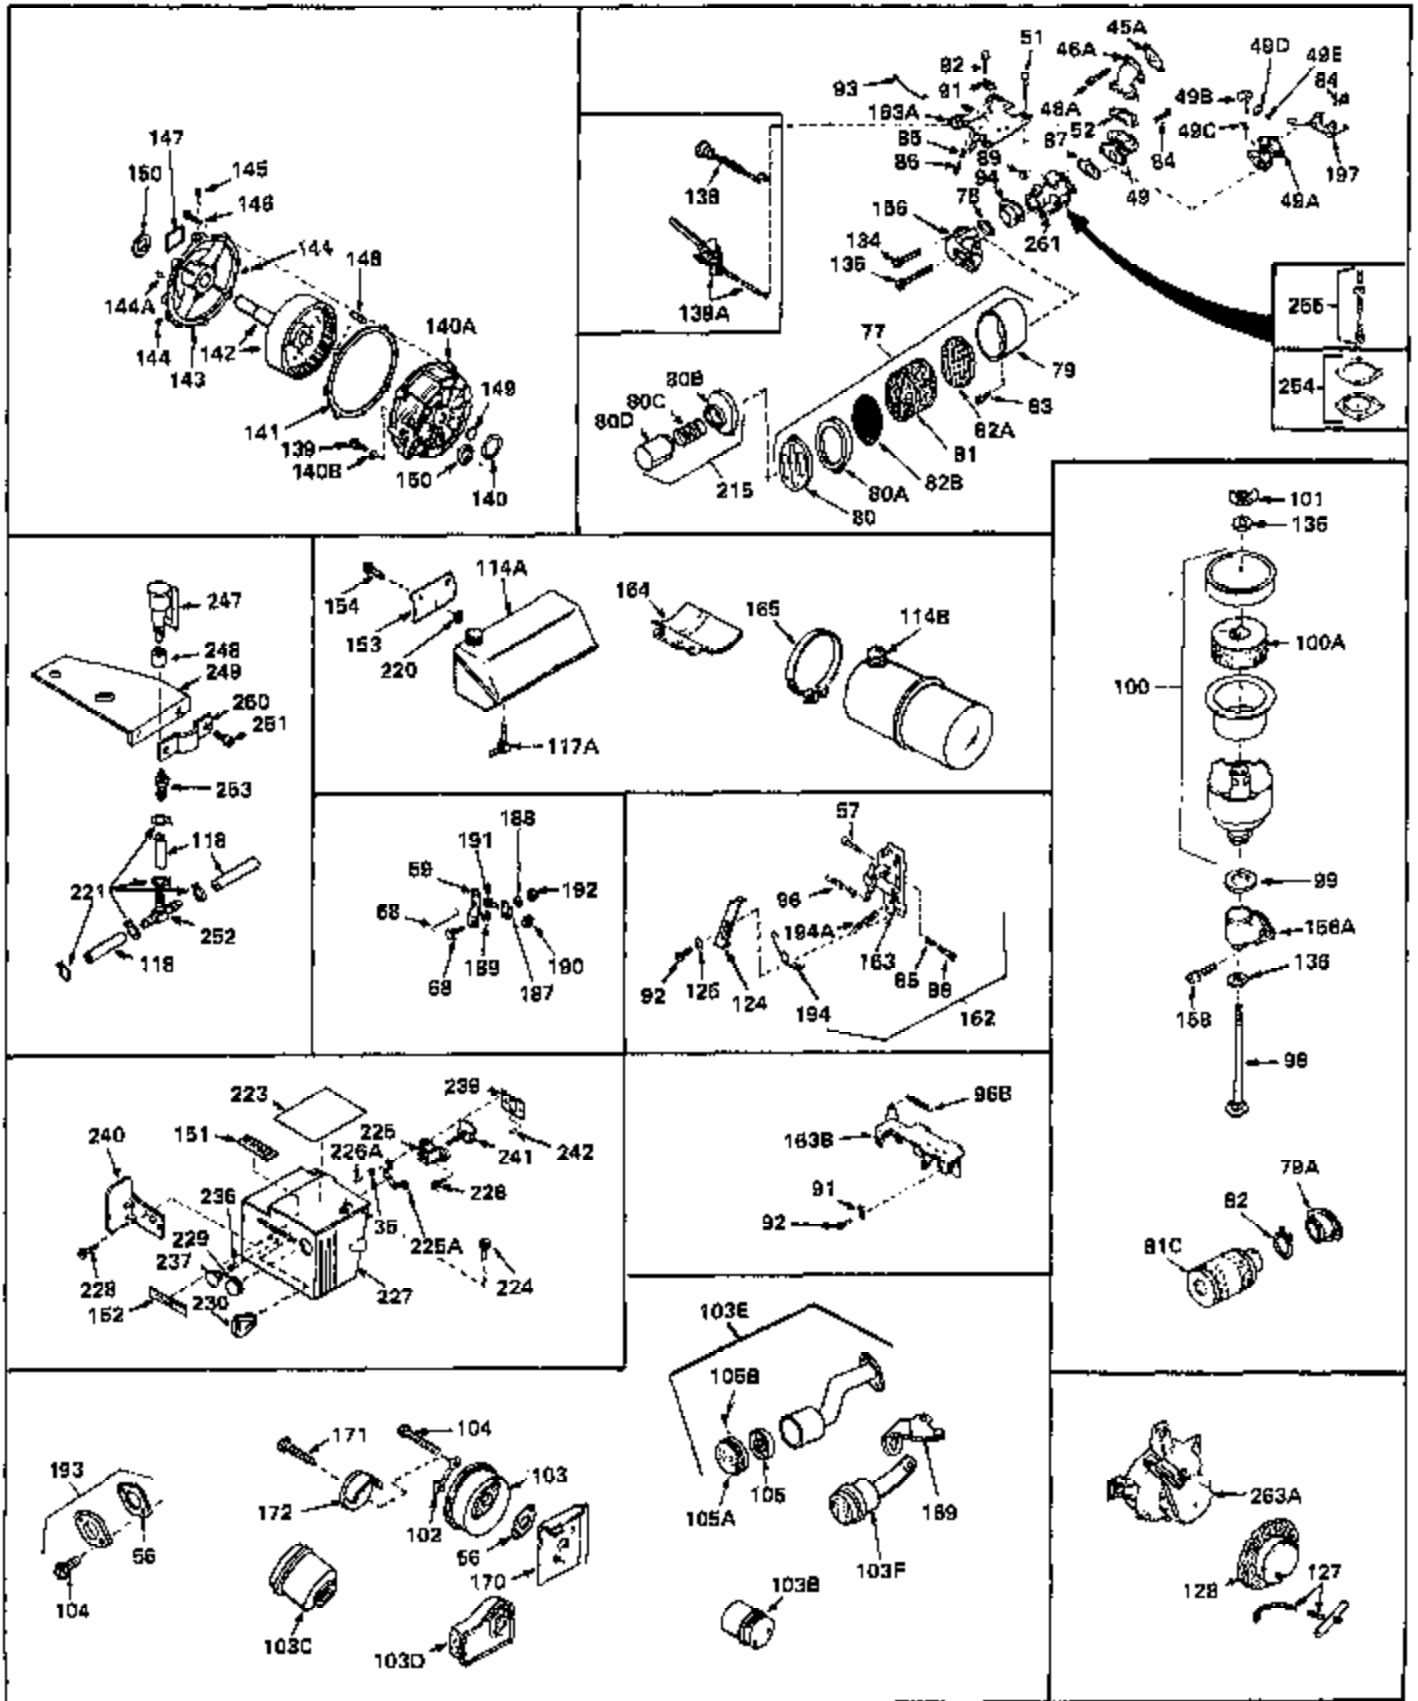

Ref #	Part Number	Qty	Description
36	8269	0	Washer
45A	30188	0	Gasket, Intake pipe
48A	650451	0	Screw
51	650454	0	Screw, Fil. flex hd. 1/4-20 x 3/4
57	28942	0	Screw
57	30091	0	Screw, Hex slotted washer hd., 8-32 x 1/2
57	30200	0	Screw
59	31510	0	Lever, Governor
68	650548	0	Screw, Hex washer hd., 8-32 x 5/16
77	31545	0	Cleaner Assy., Air
78	27272	0	Gasket, Air cleaner
80D	450124	0	Bag, Pre-cleaner
80C	450150	0	Spring, Pre-cleaner
82A	29962	0	Screen, Air cleaner
83	650163	0	Screw, Fil. hd. Sems, 10-32 x 7/8
83	650399	0	Screw, Phil. fil. hd. Sems, 10-32 x 5/8
83	650709	0	Screw
83	28820	0	Screw
84	30564	0	Screw
84	6201	0	Screw
84	6202	0	Screw
84	650551	0	Screw, Hex hd. cap, 1/4-28 x 1-1/4
85	28564	0	Spring, Compression
85	31342	0	Spring, Compression
85	32924	0	Spring, Compression
86	29500	0	Screw, Fil. hd. mach., Sems, 8-32 x 3/4
86	650549	0	Screw
86	650688	0	Screw, Hex hd., 10-32 x 1-5/16" (Drilled
87	26756	0	Gasket, Carburetor
89	29752	0	Nut
91	27793	0	Clip, Conduit
92	28942	0	Screw
96B	31426	0	Spring, Extension
101	9577	0	Nut, Wing, 10-24
102	30083	0	Plate, Locking
103F	33288	0	Muffler
104	27182	0	Screw, Hex hd. cap, 1/4-20 x 3-3/8
104	650253	0	Screw, Hex hd. cap, 1/4-20 x 2-1/4
104	650327	0	Screw, Fil slotted hd. Sems, 114-20 x 2-1/2
104	650493	0	Screw, Hex hd. Sems, 1/4-20 x 1-3/4
104	650561	0	Screw
104	650599	0	Screw, Hex hd. cap, Sems, 1/4-20 x 1-1/2
104	650795	0	Screw, Hex hd. cap, Sems, 1/4-20 x 2-5/16
105A	33172	0	Cover, Muffler
105	33171	0	Screen, Muffler
105B	650578	0	Screw
117A	28584	0	Strainer & Elbow
118	29774	0	Line, Fuel (Braided 8.25")
118	30705	0	Line, Fuel (Braided 16")
118	30962	0	Line, Fuel (Braided 32")
127	590343	0	Rope & Handle Assy., Starter
128	30892	0	Pulley, Rope starter
134	650163	0	Screw, Fil. hd. Sems, 10-32 x 7/8
135	650520	0	Screw
135	650544	0	Screw, Pan flex hd., 10-24 x 7/8
136	27183	0	Washer, Fiber
136	31905	0	Washer, Paper
138A	24522	0	Control, Throttle