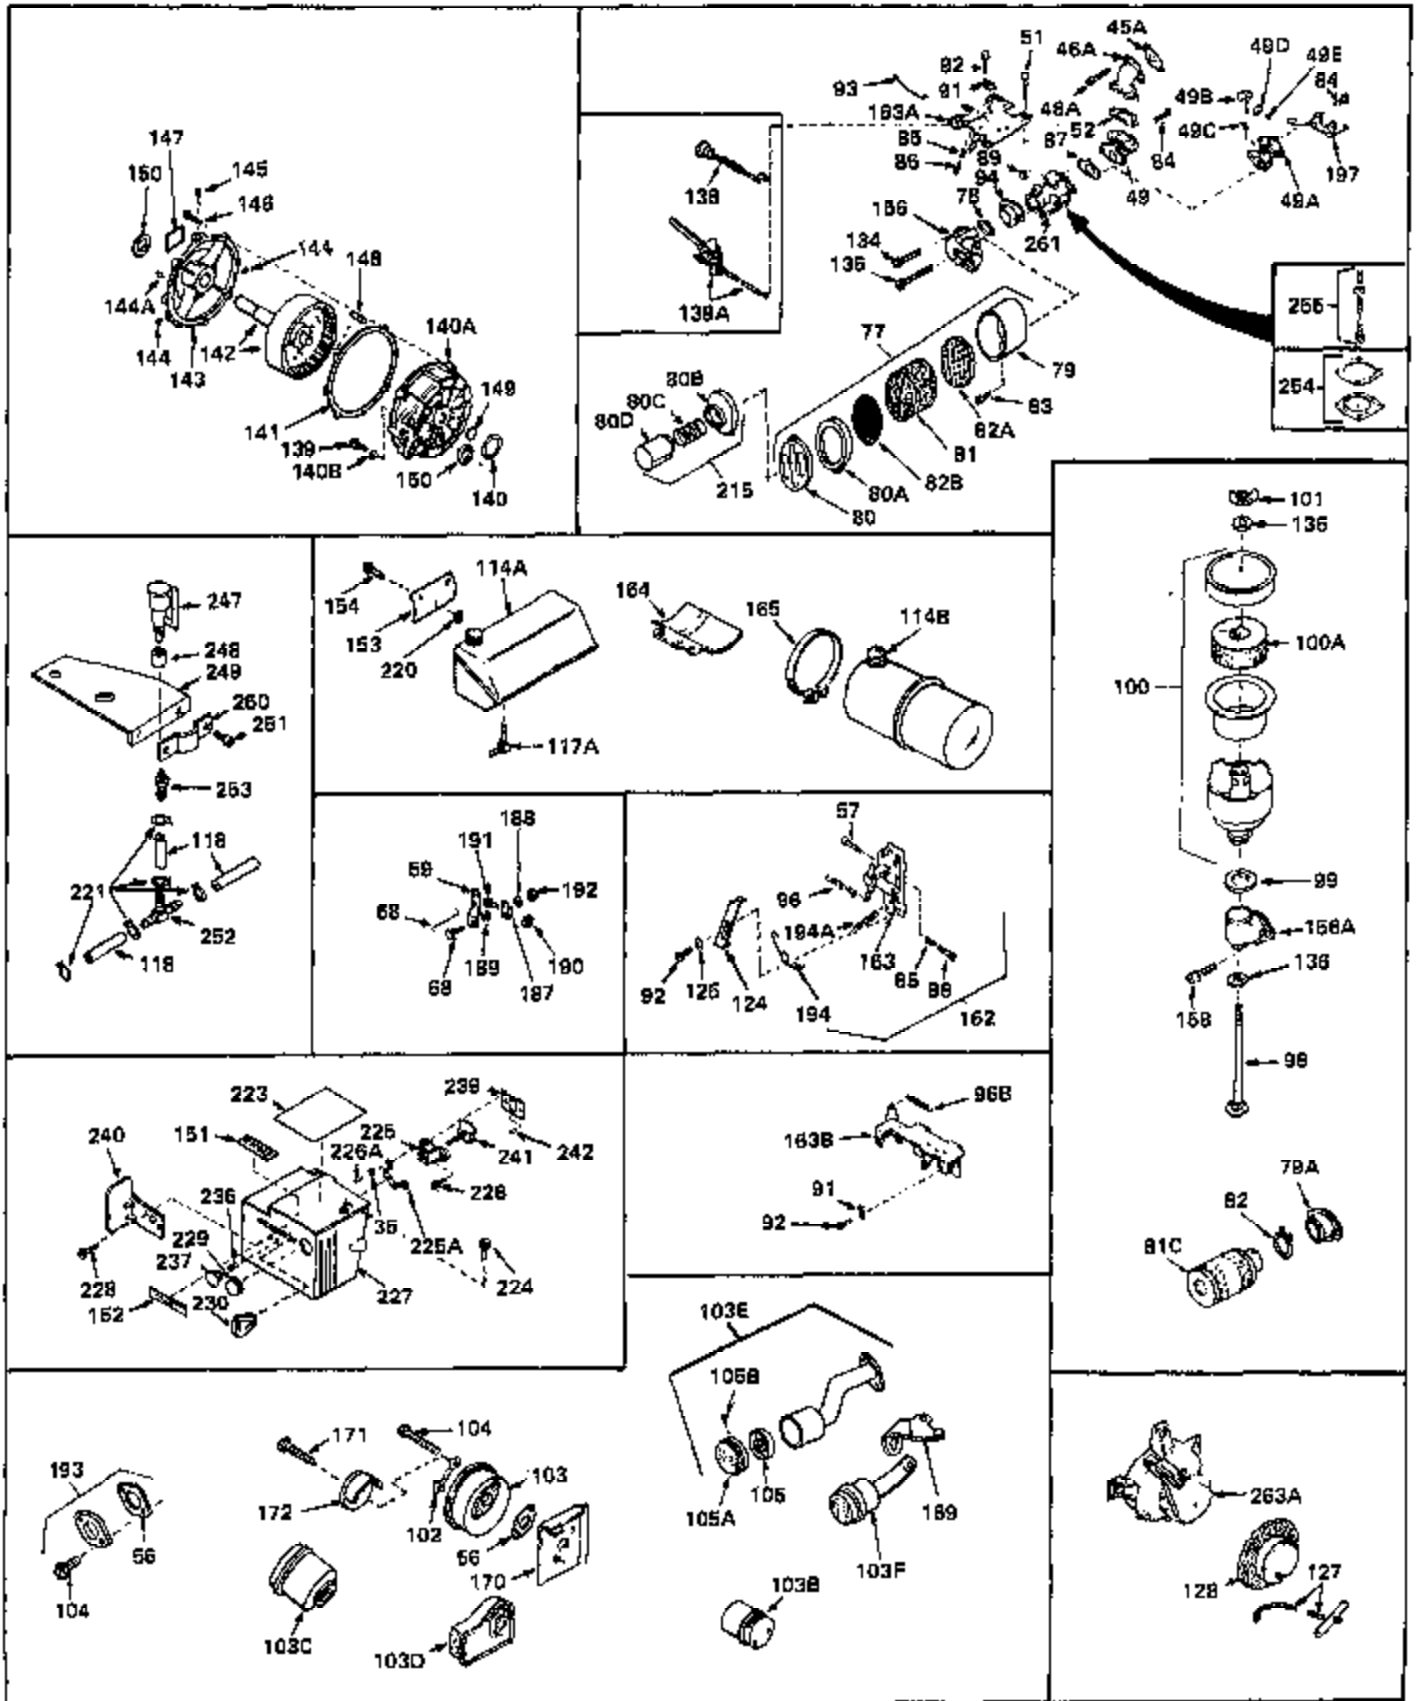

Ref #	Part Number	Qty	Description
36	8269	0	Washer
45A	30188	0	Gasket, Intake pipe
48A	650451	0	Screw
51	650454	0	Screw, Fil. flex hd. 1/4-20 x 3/4
57	28942	0	Screw
57	30091	0	Screw, Hex slotted washer hd., 8-32 x 1/2
57	30200	0	Screw
59	31510	0	Lever, Governor
68	650548	0	Screw, Hex washer hd., 8-32 x 5/16
77	31545	0	Cleaner Assy., Air
78	27272	0	Gasket, Air cleaner
80C	450150	0	Spring, Pre-cleaner
80D	450124	0	Bag, Pre-cleaner
82A	29962	0	Screen, Air cleaner
83	650163	0	Screw, Fil. hd. Sems, 10-32 x 7/8
83	650399	0	Screw, Phil. fil. hd. Sems, 10-32 x 5/8
83	650709	0	Screw
83	28820	0	Screw
84	30564	0	Screw
84	6201	0	Screw
84	6202	0	Screw
84	650551	0	Screw, Hex hd. cap, 1/4-28 x 1-1/4
85	28564	0	Spring, Compression
85	31342	0	Spring, Compression
85	32924	0	Spring, Compression
86	29500	0	Screw, Fil. hd. mach., Sems, 8-32 x 3/4
86	650549	0	Screw
86	650688	0	Screw, Hex hd., 10-32 x 1-5/16" (Drilled
87	26756	0	Gasket, Carburetor
89	29752	0	Nut
91	27793	0	Clip, Conduit
92	28942	0	Screw
101	9577	0	Nut, Wing, 10-24
102	30083	0	Plate, Locking
103F	33288	0	Muffler
104	27182	0	Screw, Hex hd. cap, 1/4-20 x 3-3/8
104	650253	0	Screw, Hex hd. cap, 1/4-20 x 2-1/4
104	650327	0	Screw, Fil slotted hd. Sems, 114-20 x 2-1/2
104	650493	0	Screw, Hex hd. Sems, 1/4-20 x 1-3/4
104	650561	0	Screw
104	650599	0	Screw, Hex hd. cap, Sems, 1/4-20 x 1-1/2
104	650795	0	Screw, Hex hd. cap, Sems, 1/4-20 x 2-5/16
105A	33172	0	Cover, Muffler
105	33171	0	Screen, Muffler
105B	650578	0	Screw
117A	28584	0	Strainer & Elbow
118	29774	0	Line, Fuel (Braided 8.25")
118	30705	0	Line, Fuel (Braided 16")
118	30962	0	Line, Fuel (Braided 32")
134	650163	0	Screw, Fil. hd. Sems, 10-32 x 7/8
135	650520	0	Screw
135	650544	0	Screw, Pan flex hd., 10-24 x 7/8
136	27183	0	Washer, Fiber
136	31905	0	Washer, Paper
138	30985	0	Control, Throttle
138A	24522	0	Control, Throttle
139	28454	0	Screw
140	28451	0	Gasket, Housing