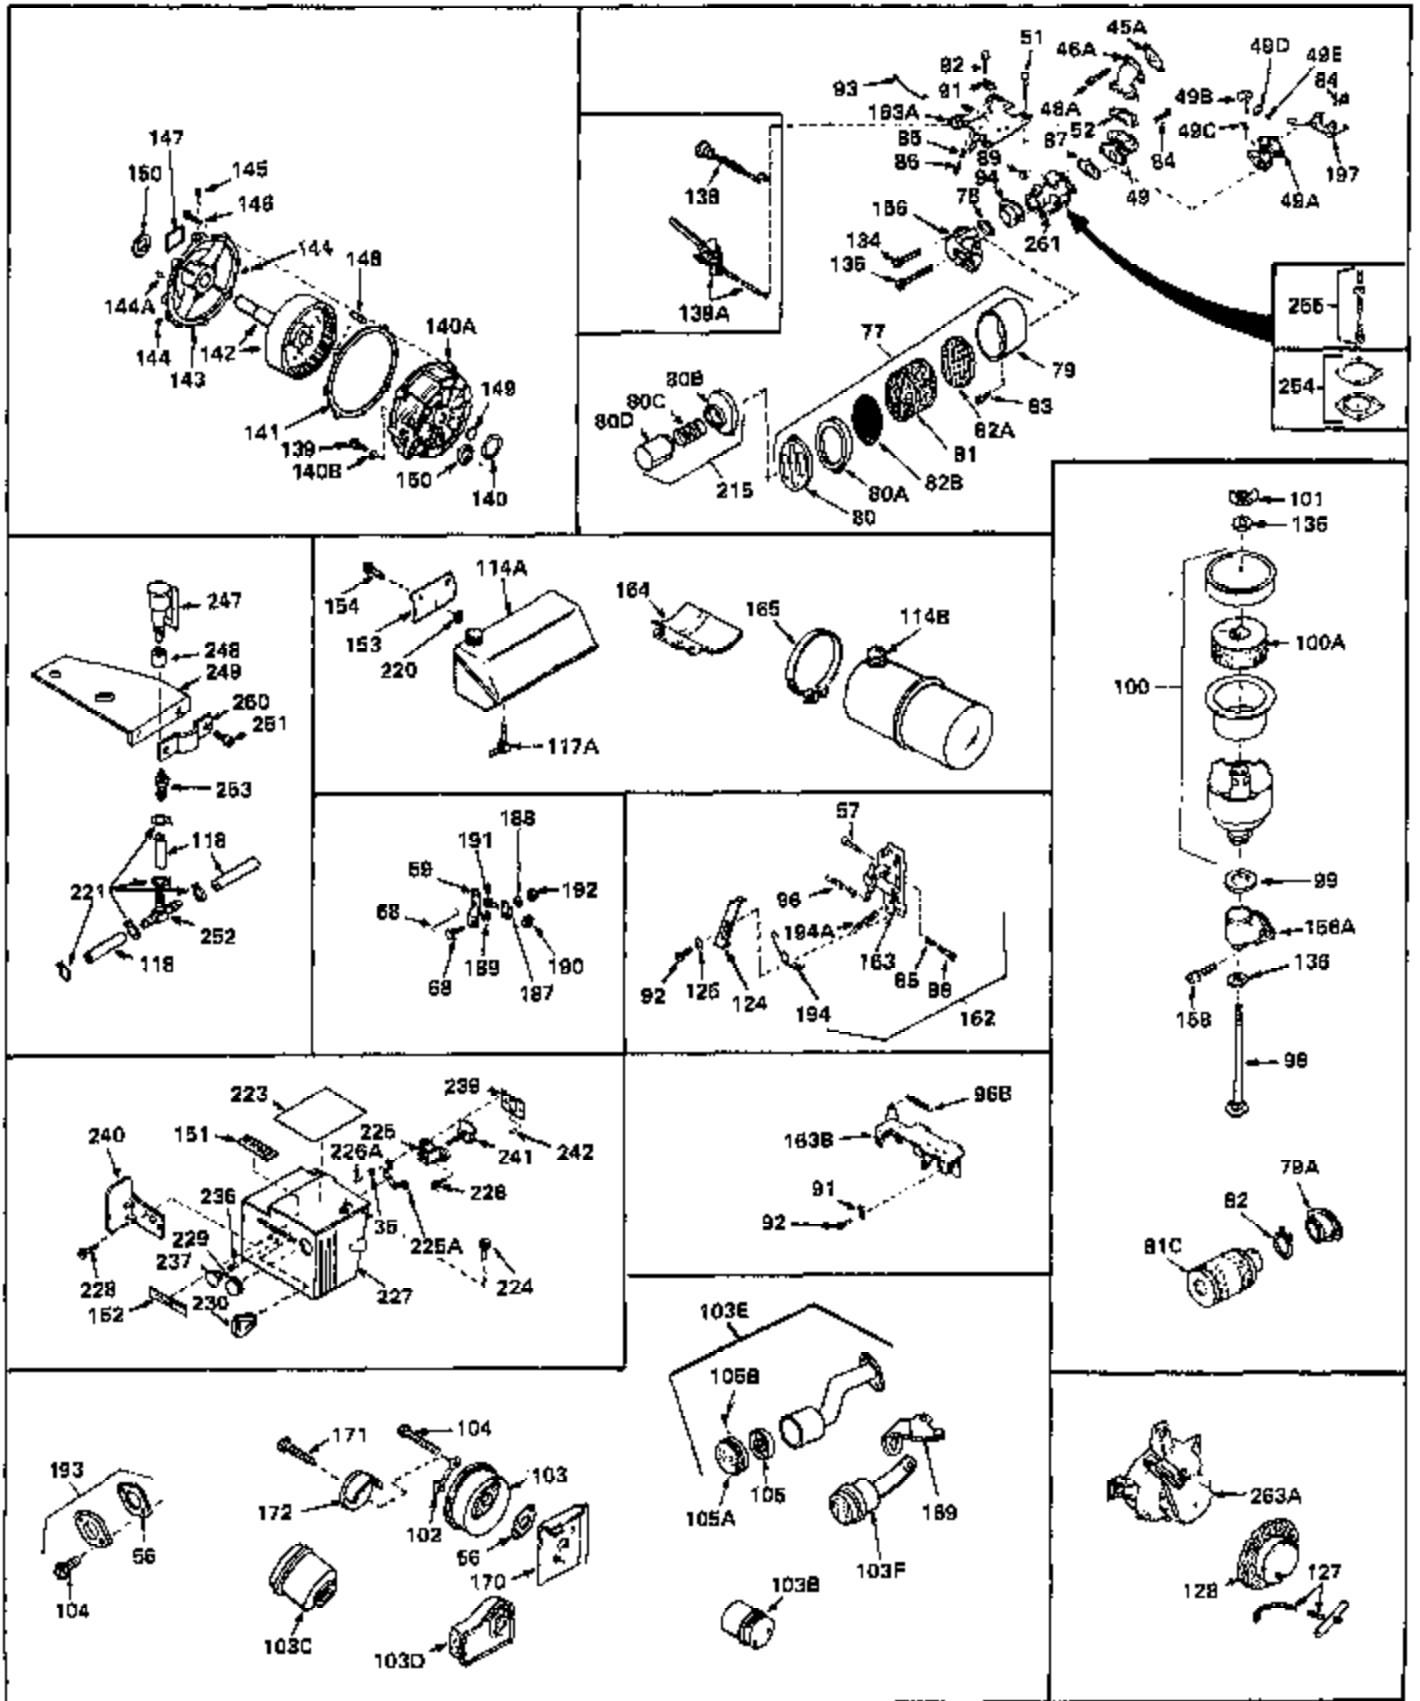

Ref #	Part Number	Qty	Description
36	8269	0	Washer
45A	30188	0	Gasket, Intake pipe
48A	650451	0	Screw
51	650454	0	Screw, Fil. flex hd. 1/4-20 x 3/4
57	28942	0	Screw
57	30091	0	Screw, Hex slotted washer hd., 8-32 x 1/2
57	30200	0	Screw
59	31510	0	Lever, Governor
68	650548	0	Screw, Hex washer hd., 8-32 x 5/16
77	31545	0	Cleaner Assy., Air
78	27272	0	Gasket, Air cleaner
80D	450124	0	Bag, Pre-cleaner
80C	450150	0	Spring, Pre-cleaner
82A	29962	0	Screen, Air cleaner
83	650163	0	Screw, Fil. hd. Sems, 10-32 x 7/8
83	650399	0	Screw, Phil. fil. hd. Sems, 10-32 x 5/8
83	650709	0	Screw
83	28820	0	Screw
84	30564	0	Screw
84	6201	0	Screw
84	6202	0	Screw
84	650551	0	Screw, Hex hd. cap, 1/4-28 x 1-1/4
85	28564	0	Spring, Compression
85	31342	0	Spring, Compression
85	32924	0	Spring, Compression
86	29500	0	Screw, Fil. hd. mach., Sems, 8-32 x 3/4
86	650549	0	Screw
86	650688	0	Screw, Hex hd., 10-32 x 1-5/16" (Drilled
87	26756	0	Gasket, Carburetor
89	29752	0	Nut
91	27793	0	Clip, Conduit
92	28942	0	Screw
96B	31426	0	Spring, Extension
101	9577	0	Nut, Wing, 10-24
102	30083	0	Plate, Locking
103F	33288	0	Muffler
104	27182	0	Screw, Hex hd. cap, 1/4-20 x 3-3/8
104	650253	0	Screw, Hex hd. cap, 1/4-20 x 2-1/4
104	650327	0	Screw, Fil slotted hd. Sems, 114-20 x 2-1/2
104	650493	0	Screw, Hex hd. Sems, 1/4-20 x 1-3/4
104	650561	0	Screw
104	650599	0	Screw, Hex hd. cap, Sems, 1/4-20 x 1-1/2
104	650795	0	Screw, Hex hd. cap, Sems, 1/4-20 x 2-5/16
105A	33172	0	Cover, Muffler
105	33171	0	Screen, Muffler
105B	650578	0	Screw
117A	28584	0	Strainer & Elbow
118	29774	0	Line, Fuel (Braided 8.25")
118	30705	0	Line, Fuel (Braided 16")
118	30962	0	Line, Fuel (Braided 32")
134	650163	0	Screw, Fil. hd. Sems, 10-32 x 7/8
135	650520	0	Screw
135	650544	0	Screw, Pan flex hd., 10-24 x 7/8
136	27183	0	Washer, Fiber
136	31905	0	Washer, Paper
138	30985	0	Control, Throttle
138A	24522	0	Control, Throttle
139	28454	0	Screw