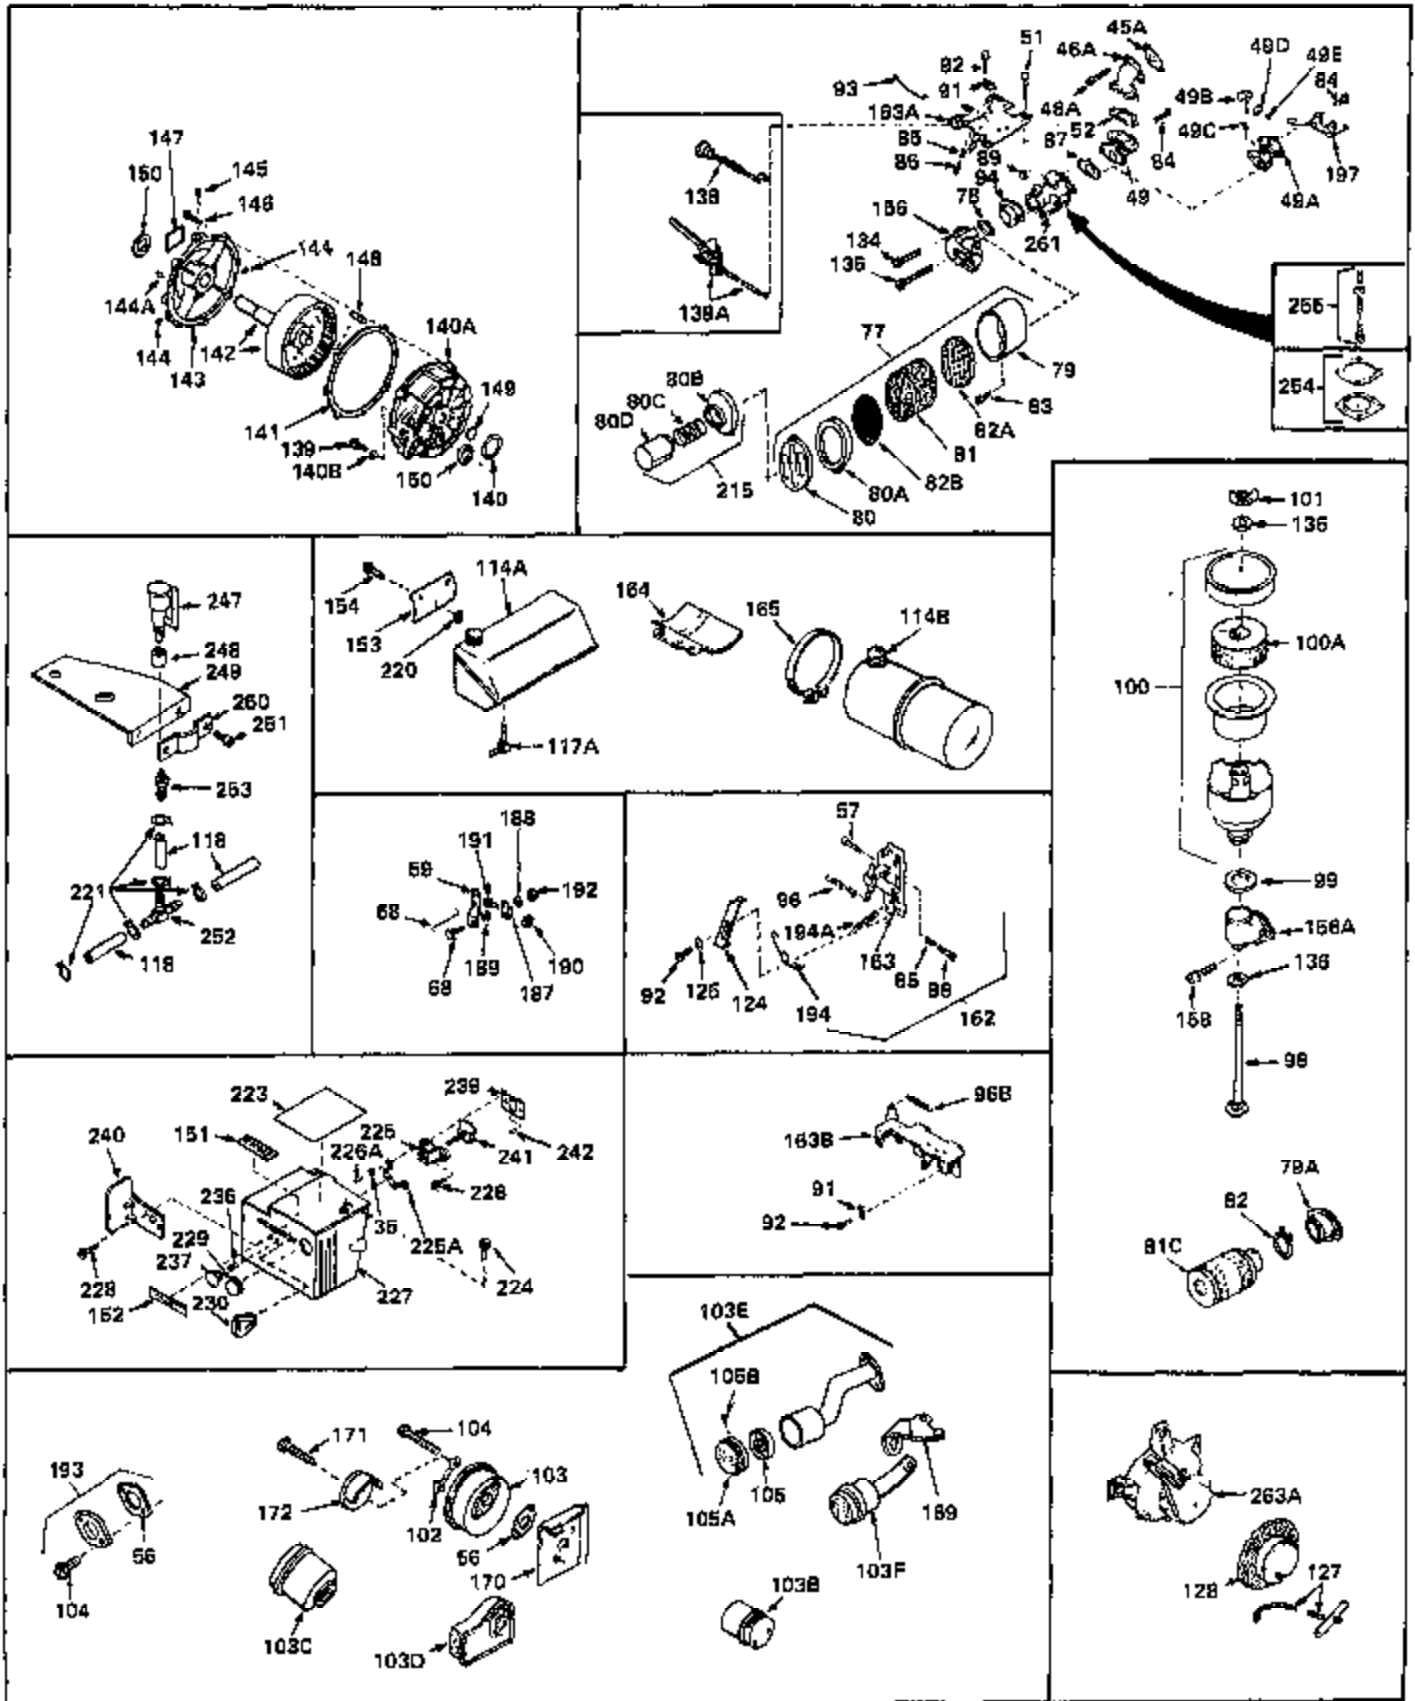

Ref #	Part Number	Qty	Description
36	8269	0	Washer
45A	30188	0	Gasket, Intake pipe
48A	650451	0	Screw
51	650454	0	Screw, Fil. flex hd. 1/4-20 x 3/4
57	28942	0	Screw
57	30091	0	Screw, Hex slotted washer hd., 8-32 x 1/2
57	30200	0	Screw
59	31510	0	Lever, Governor
68	650548	0	Screw, Hex washer hd., 8-32 x 5/16
77	31545	0	Cleaner Assy., Air
78	27272	0	Gasket, Air cleaner
80D	450124	0	Bag, Pre-cleaner
80C	450150	0	Spring, Pre-cleaner
82A	29962	0	Screen, Air cleaner
83	650163	0	Screw, Fil. hd. Sems, 10-32 x 7/8
83	650399	0	Screw, Phil. fil. hd. Sems, 10-32 x 5/8
83	650709	0	Screw
83	28820	0	Screw
84	30564	0	Screw
84	6201	0	Screw
84	6202	0	Screw
84	650551	0	Screw, Hex hd. cap, 1/4-28 x 1-1/4
85	28564	0	Spring, Compression
85	31342	0	Spring, Compression
85	32924	0	Spring, Compression
86	29500	0	Screw, Fil. hd. mach., Sems, 8-32 x 3/4
86	650549	0	Screw
86	650688	0	Screw, Hex hd., 10-32 x 1-5/16" (Drilled
87	26756	0	Gasket, Carburetor
89	29752	0	Nut
91	27793	0	Clip, Conduit
92	28942	0	Screw
96B	31426	0	Spring, Extension
101	9577	0	Nut, Wing, 10-24
102	30083	0	Plate, Locking
103F	33288	0	Muffler
104	27182	0	Screw, Hex hd. cap, 1/4-20 x 3-3/8
104	650253	0	Screw, Hex hd. cap, 1/4-20 x 2-1/4
104	650327	0	Screw, Fil slotted hd. Sems, 114-20 x 2-1/2
104	650493	0	Screw, Hex hd. Sems, 1/4-20 x 1-3/4
104	650561	0	Screw
104	650599	0	Screw, Hex hd. cap, Sems, 1/4-20 x 1-1/2
104	650795	0	Screw, Hex hd. cap, Sems, 1/4-20 x 2-5/16
105A	33172	0	Cover, Muffler
105	33171	0	Screen, Muffler
105B	650578	0	Screw
117A	28584	0	Strainer & Elbow
118	29774	0	Line, Fuel (Braided 8.25")
118	30705	0	Line, Fuel (Braided 16")
118	30962	0	Line, Fuel (Braided 32")
134	650163	0	Screw, Fil. hd. Sems, 10-32 x 7/8
135	650520	0	Screw
135	650544	0	Screw, Pan flex hd., 10-24 x 7/8
136	27183	0	Washer, Fiber
136	31905	0	Washer, Paper
138A	24522	0	Control, Throttle
138	30985	0	Control, Throttle
139	28454	0	Screw