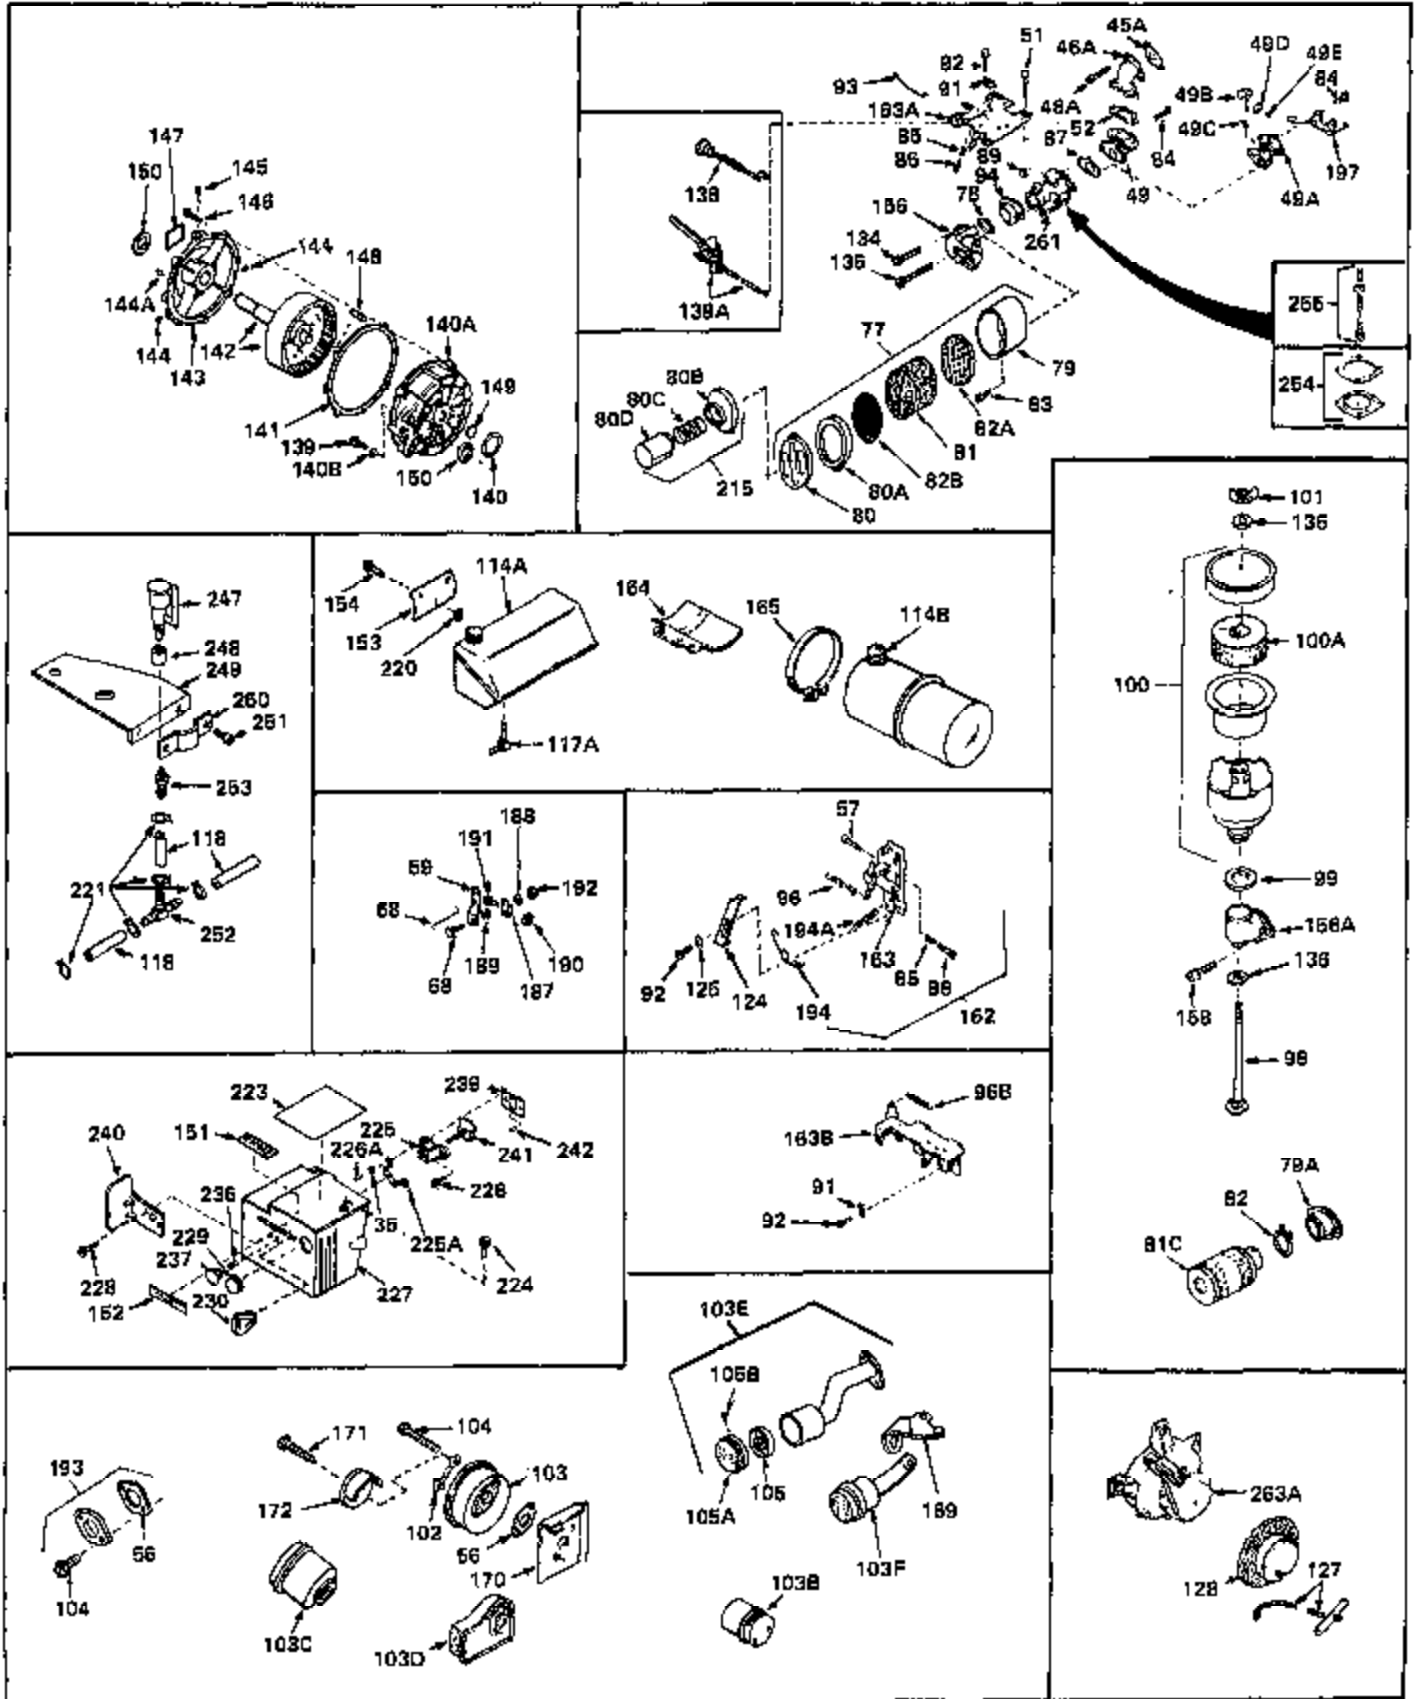

Ref #	Part Number	Qty	Description
36	8269	0	Washer
45A	30188	0	Gasket, Intake pipe
48A	650451	0	Screw
51	650454	0	Screw, Fil. flex hd. 1/4-20 x 3/4
57	28942	0	Screw
57	30091	0	Screw, Hex slotted washer hd., 8-32 x 1/2
57	30200	0	Screw
59	31510	0	Lever, Governor
68	650548	0	Screw, Hex washer hd., 8-32 x 5/16
77	31545	0	Cleaner Assy., Air
78	27272	0	Gasket, Air cleaner
80D	450124	0	Bag, Pre-cleaner
80C	450150	0	Spring, Pre-cleaner
82A	29962	0	Screen, Air cleaner
83	650163	0	Screw, Fil. hd. Sems, 10-32 x 7/8
83	650399	0	Screw, Phil. fil. hd. Sems, 10-32 x 5/8
83	650709	0	Screw
83	28820	0	Screw
84	30564	0	Screw
84	6201	0	Screw
84	6202	0	Screw
84	650551	0	Screw, Hex hd. cap, 1/4-28 x 1-1/4
85	28564	0	Spring, Compression
85	31342	0	Spring, Compression
85	32924	0	Spring, Compression
86	29500	0	Screw, Fil. hd. mach., Sems, 8-32 x 3/4
86	650549	0	Screw
86	650688	0	Screw, Hex hd., 10-32 x 1-5/16" (Drilled
87	26756	0	Gasket, Carburetor
89	29752	0	Nut
91	27793	0	Clip, Conduit
92	28942	0	Screw
96B	31426	0	Spring, Extension
101	9577	0	Nut, Wing, 10-24
102	30083	0	Plate, Locking
103F	33288	0	Muffler
104	27182	0	Screw, Hex hd. cap, 1/4-20 x 3-3/8
104	650253	0	Screw, Hex hd. cap, 1/4-20 x 2-1/4
104	650327	0	Screw, Fil slotted hd. Sems, 114-20 x 2-1/2
104	650493	0	Screw, Hex hd. Sems, 1/4-20 x 1-3/4
104	650561	0	Screw
104	650599	0	Screw, Hex hd. cap, Sems, 1/4-20 x 1-1/2
104	650795	0	Screw, Hex hd. cap, Sems, 1/4-20 x 2-5/16
105A	33172	0	Cover, Muffler
105B	650578	0	Screw
105	33171	0	Screen, Muffler
117A	28584	0	Strainer & Elbow
118	29774	0	Line, Fuel (Braided 8.25")
118	30705	0	Line, Fuel (Braided 16")
118	30962	0	Line, Fuel (Braided 32")
127	590343	0	Rope & Handle Assy., Starter
128	30892	0	Pulley, Rope starter
134	650163	0	Screw, Fil. hd. Sems, 10-32 x 7/8
135	650520	0	Screw
135	650544	0	Screw, Pan flex hd., 10-24 x 7/8
136	27183	0	Washer, Fiber
136	31905	0	Washer, Paper
138A	24522	0	Control, Throttle