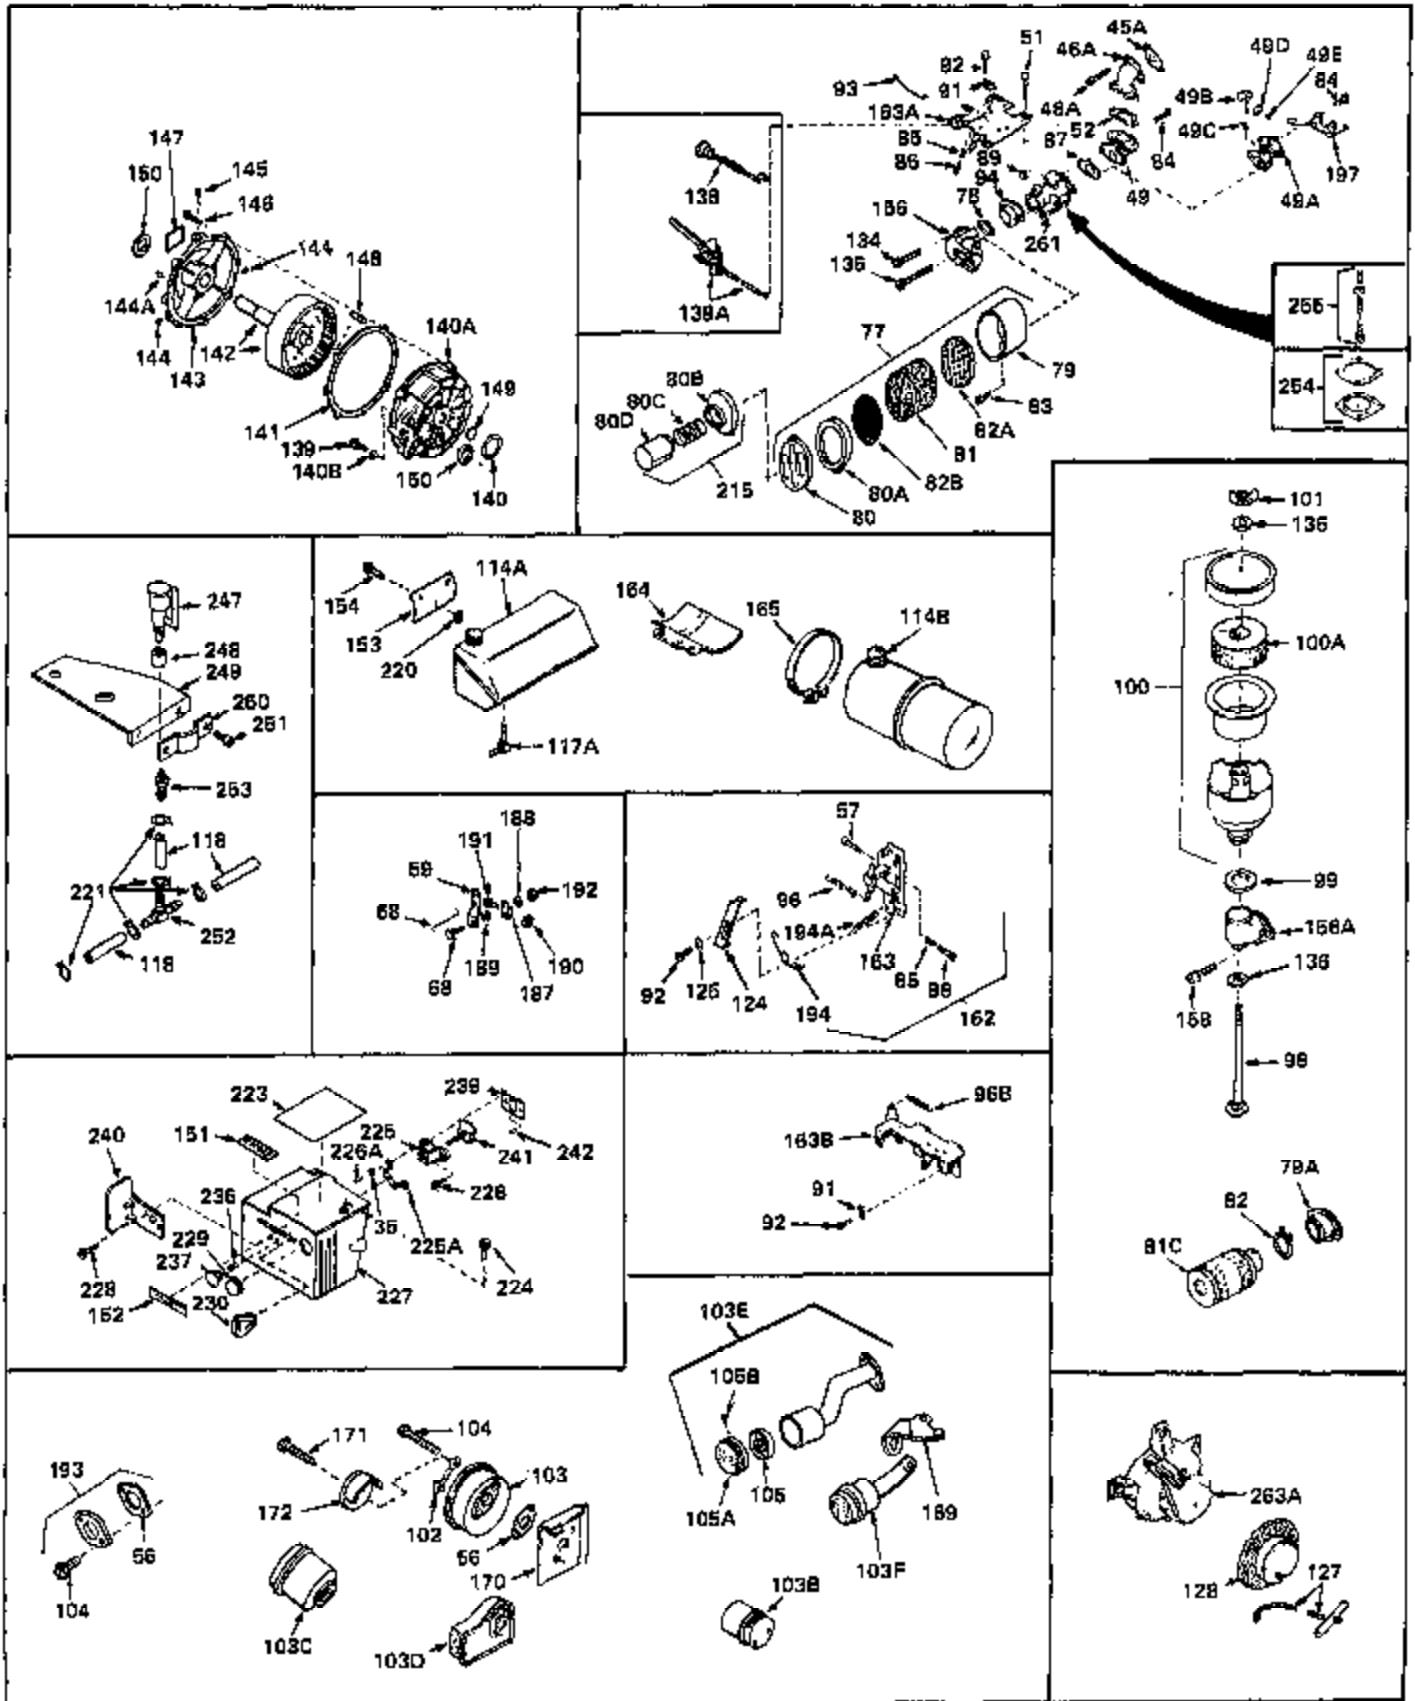

Ref #	Part Number	Qty	Description
36	8269	0	Washer
45A	30188	0	Gasket, Intake pipe
48A	650451	0	Screw
51	650454	0	Screw, Fil. flex hd. 1/4-20 x 3/4
56	30081	0	Gasket, Exhaust
57	28942	0	Screw
57	30091	0	Screw, Hex slotted washer hd., 8-32 x 1/2
57	30200	0	Screw
59	31510	0	Lever, Governor
68	650548	0	Screw, Hex washer hd., 8-32 x 5/16
77	31545	0	Cleaner Assy., Air
78	27272	0	Gasket, Air cleaner
80D	450124	0	Bag, Pre-cleaner
80C	450150	0	Spring, Pre-cleaner
82A	29962	0	Screen, Air cleaner
83	28820	0	Screw
83	650163	0	Screw, Fil. hd. Sems, 10-32 x 7/8
83	650399	0	Screw, Phil. fil. hd. Sems, 10-32 x 5/8
83	650709	0	Screw
84	30564	0	Screw
84	6201	0	Screw
84	6202	0	Screw
84	650551	0	Screw, Hex hd. cap, 1/4-28 x 1-1/4
85	28564	0	Spring, Compression
85	31342	0	Spring, Compression
85	32924	0	Spring, Compression
86	29500	0	Screw, Fil. hd. mach., Sems, 8-32 x 3/4
86	650549	0	Screw
86	650688	0	Screw, Hex hd., 10-32 x 1-5/16" (Drilled
87	26756	0	Gasket, Carburetor
89	29752	0	Nut
91	27793	0	Clip, Conduit
92	28942	0	Screw
96B	31426	0	Spring, Extension
101	9577	0	Nut, Wing, 10-24
102	30083	0	Plate, Locking
103F	33288	0	Muffler
103	30996	0	Muffler
104	27182	0	Screw, Hex hd. cap, 1/4-20 x 3-3/8
104	650253	0	Screw, Hex hd. cap, 1/4-20 x 2-1/4
104	650327	0	Screw, Fil slotted hd. Sems, 114-20 x 2-1/2
104	650493	0	Screw, Hex hd. Sems, 1/4-20 x 1-3/4
104	650561	0	Screw
104	650599	0	Screw, Hex hd. cap, Sems, 1/4-20 x 1-1/2
104	650795	0	Screw, Hex hd. cap, Sems, 1/4-20 x 2-5/16
105	33171	0	Screen, Muffler
105B	650578	0	Screw
105A	33172	0	Cover, Muffler
117A	28584	0	Strainer & Elbow
118	29774	0	Line, Fuel (Braided 8.25")
118	30705	0	Line, Fuel (Braided 16")
118	30962	0	Line, Fuel (Braided 32")
134	650163	0	Screw, Fil. hd. Sems, 10-32 x 7/8
135	650520	0	Screw
135	650544	0	Screw, Pan flex hd., 10-24 x 7/8
136	27183	0	Washer, Fiber
136	31905	0	Washer, Paper
138	30985	0	Control, Throttle