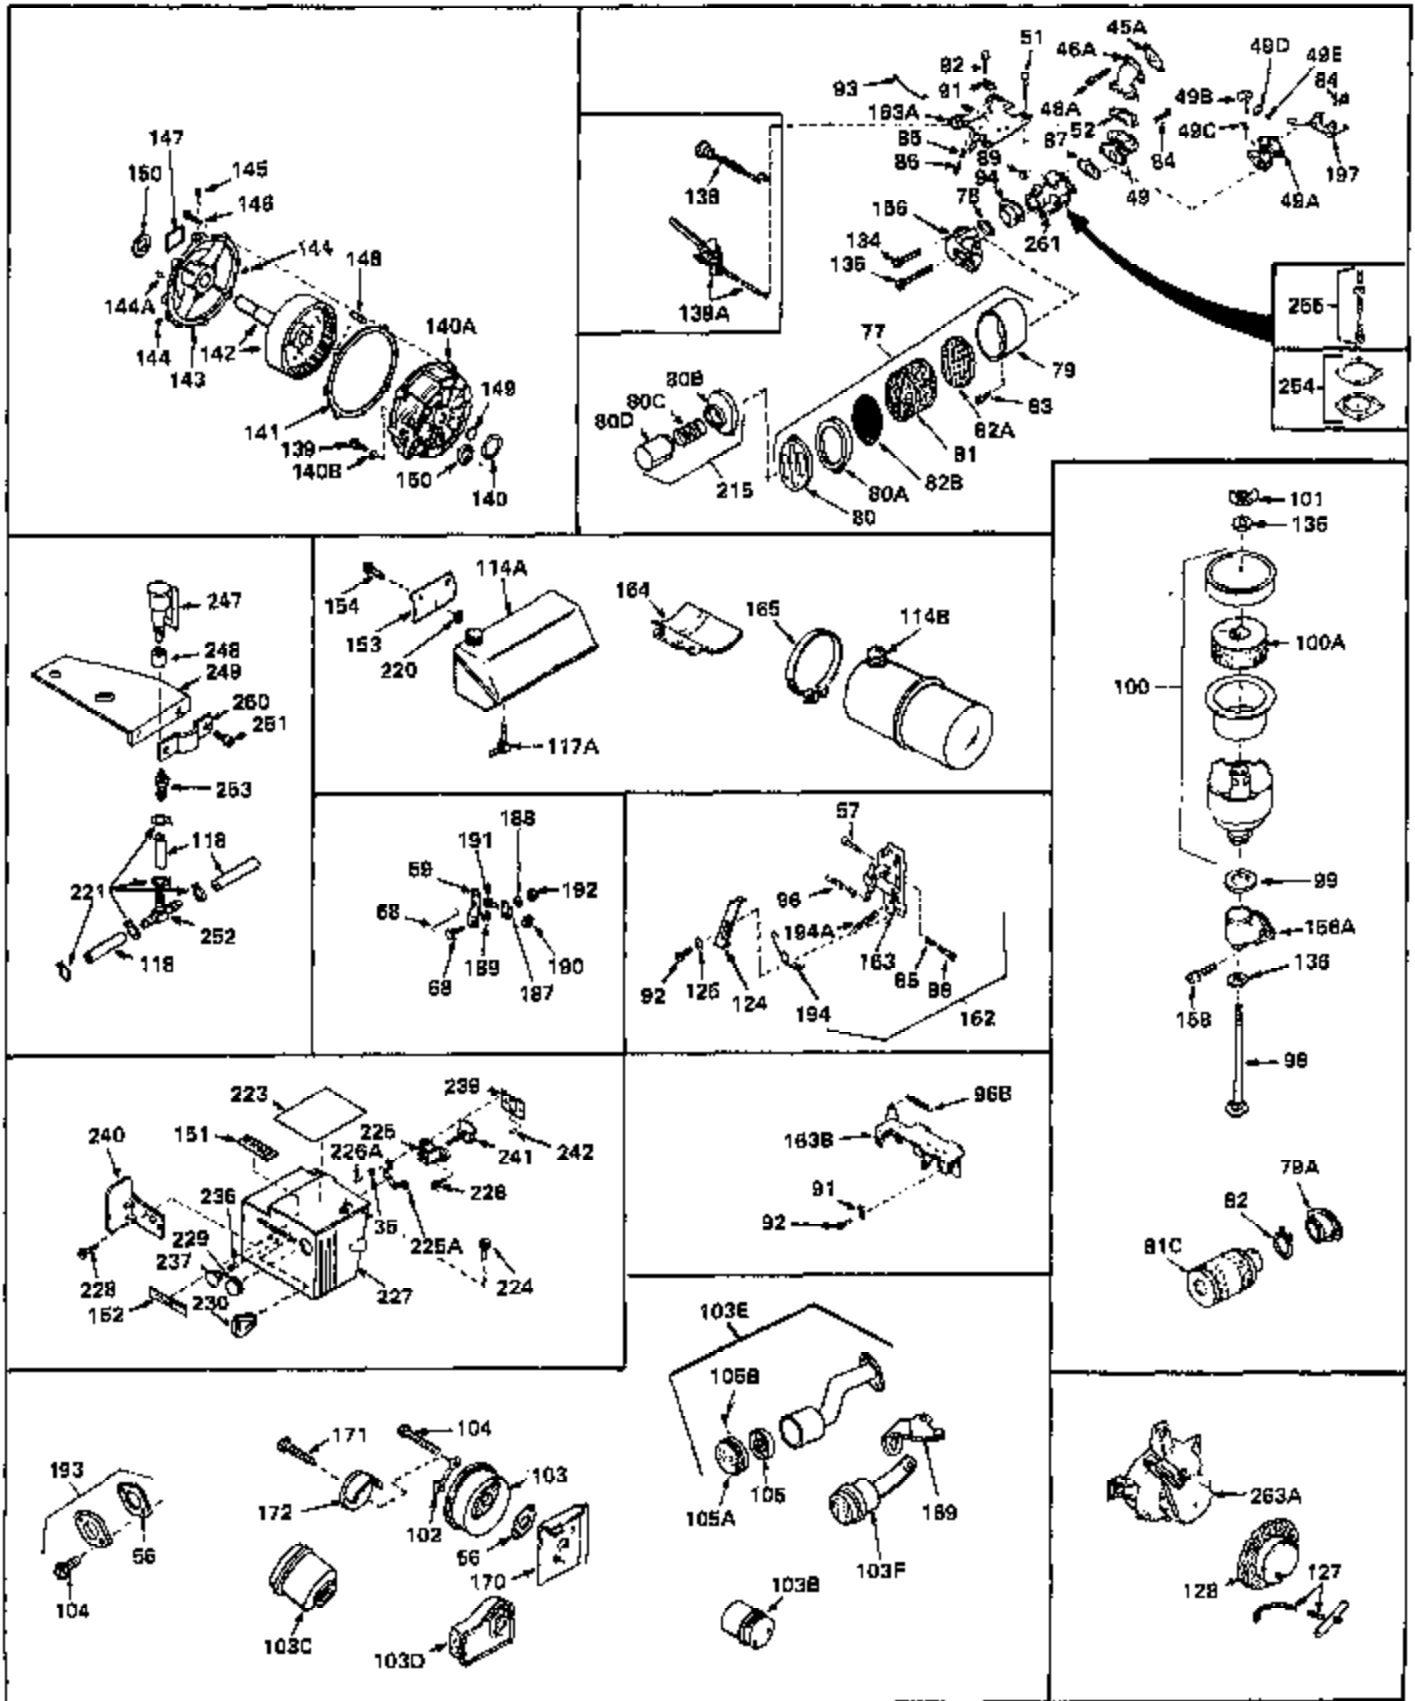

Ref #	Part Number	Qty	Description
232	30969	0	Cap, Oil drain
233	28250	0	Decal, H.P. (3 H.P.)
233	30077	0	Decal, H.P. (3-1/2 H.P.)
233	31427	0	Decal, H.P. (2-1/2 H.P.)
235	28942	0	Screw
235	30200	0	Screw
238	28545	0	Grommet, Plastic
243	30879	0	Bracket, Toggle switch
244	610164	0	Switch, Toggle
257	631021	0	Inlet Needle, Seat & Clip Assy.
259	30547A	0	Contact Assy., Breaker
260	30548A	0	Condenser
261A	631070A	0	Carburetor
262	610690A	0	Magneto, Tecumseh
264	33233	0	Gasket Set