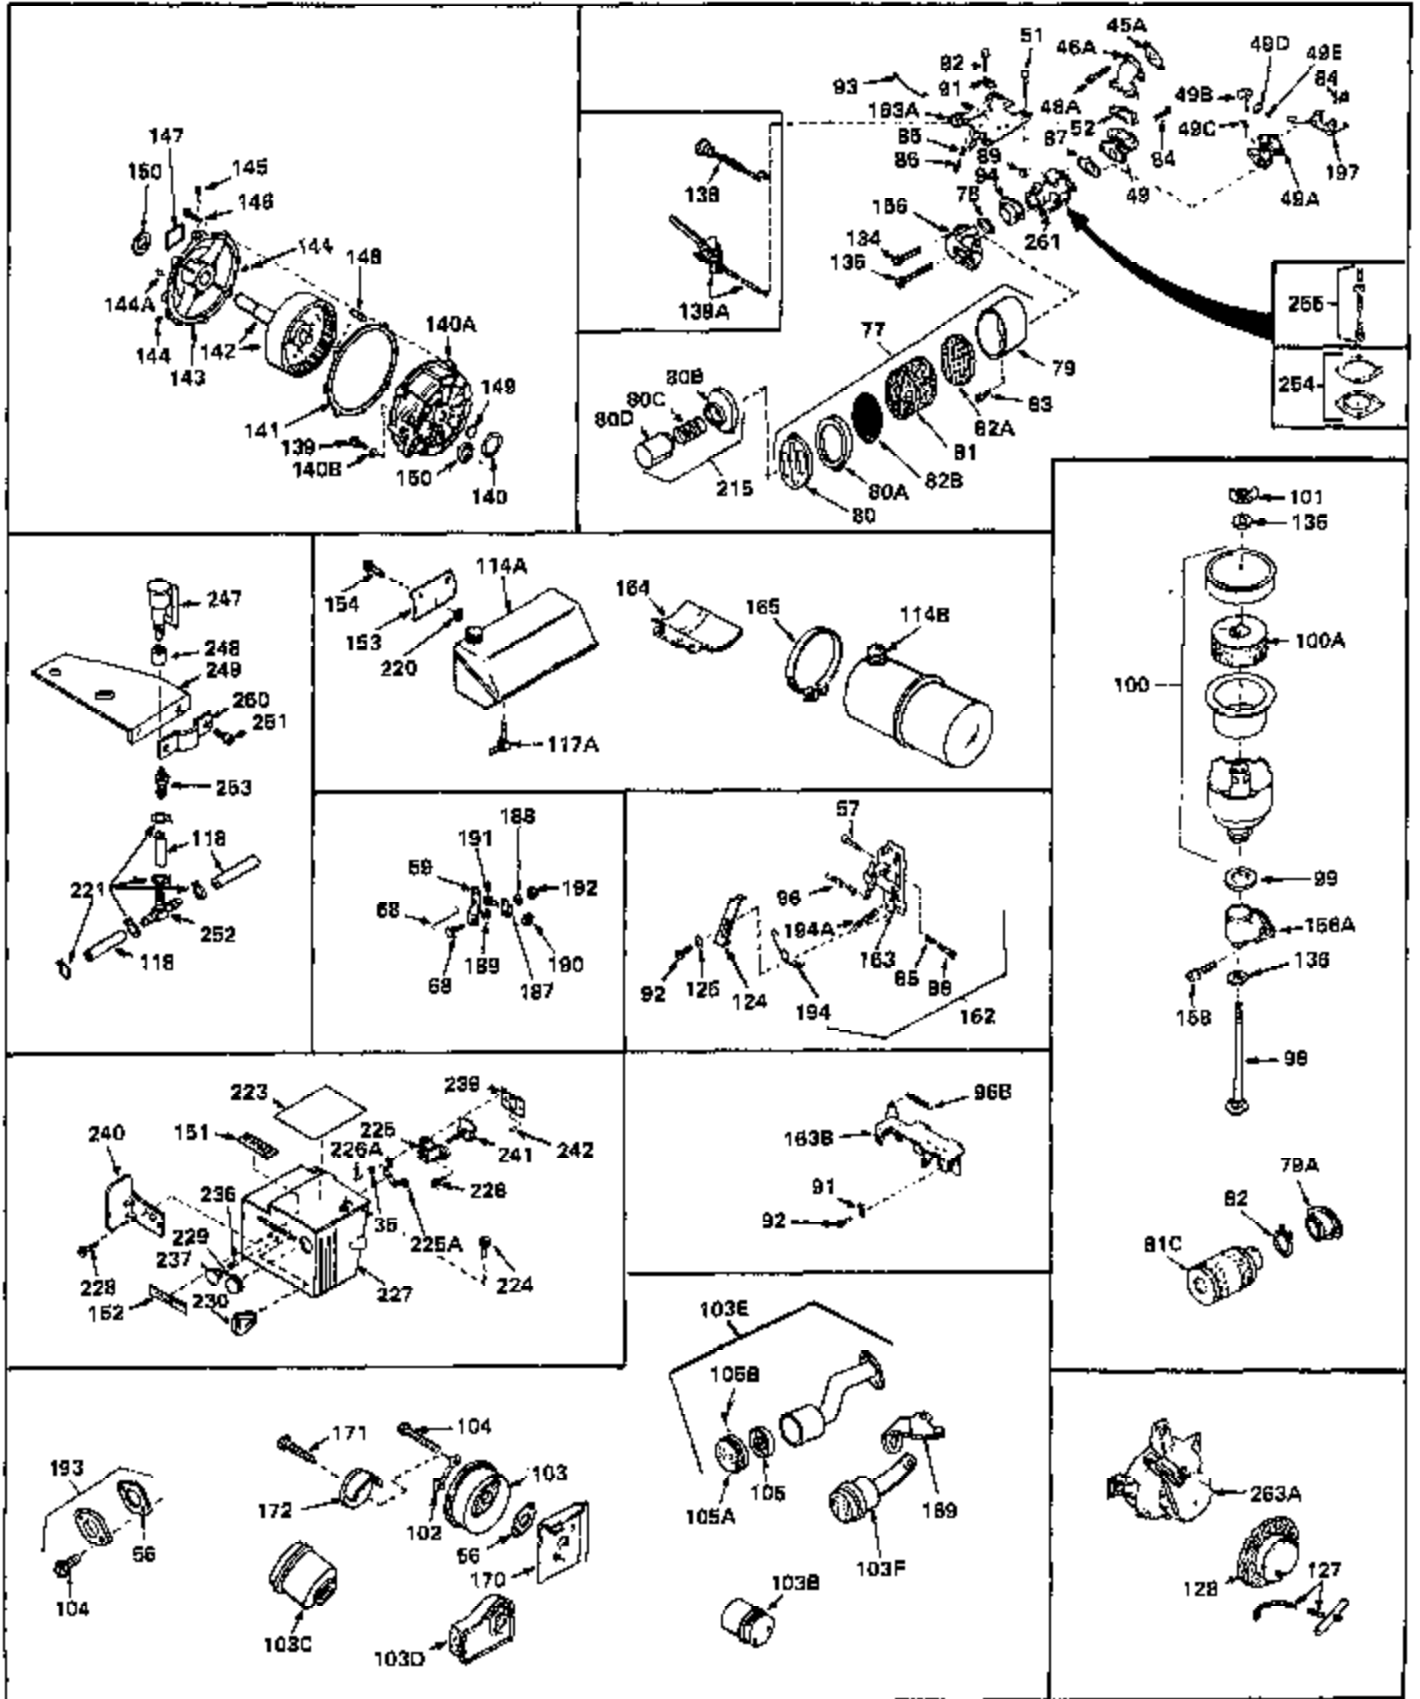

Ref #	Part Number	Qty	Description
36	8269	0	Washer
45A	30188	0	Gasket, Intake pipe
48A	650451	0	Screw
51	650454	0	Screw, Fil. flex hd. 1/4-20 x 3/4
57	28942	0	Screw
57	30091	0	Screw, Hex slotted washer hd., 8-32 x 1/2
57	30200	0	Screw
59	31510	0	Lever, Governor
68	650548	0	Screw, Hex washer hd., 8-32 x 5/16
77	31545	0	Cleaner Assy., Air
78	27272	0	Gasket, Air cleaner
80D	450124	0	Bag, Pre-cleaner
80C	450150	0	Spring, Pre-cleaner
82A	29962	0	Screen, Air cleaner
83	650163	0	Screw, Fil. hd. Sems, 10-32 x 7/8
83	650399	0	Screw, Phil. fil. hd. Sems, 10-32 x 5/8
83	650709	0	Screw
83	28820	0	Screw
84	30564	0	Screw
84	6201	0	Screw
84	6202	0	Screw
84	650551	0	Screw, Hex hd. cap, 1/4-28 x 1-1/4
85	28564	0	Spring, Compression
85	31342	0	Spring, Compression
85	32924	0	Spring, Compression
86	29500	0	Screw, Fil. hd. mach., Sems, 8-32 x 3/4
86	650549	0	Screw
86	650688	0	Screw, Hex hd., 10-32 x 1-5/16" (Drilled
87	26756	0	Gasket, Carburetor
89	29752	0	Nut
91	27793	0	Clip, Conduit
92	28942	0	Screw
96B	31426	0	Spring, Extension
101	9577	0	Nut, Wing, 10-24
102	30083	0	Plate, Locking
103F	33288	0	Muffler
104	27182	0	Screw, Hex hd. cap, 1/4-20 x 3-3/8
104	650253	0	Screw, Hex hd. cap, 1/4-20 x 2-1/4
104	650327	0	Screw, Fil slotted hd. Sems, 114-20 x 2-1/2
104	650493	0	Screw, Hex hd. Sems, 1/4-20 x 1-3/4
104	650561	0	Screw
104	650599	0	Screw, Hex hd. cap, Sems, 1/4-20 x 1-1/2
104	650795	0	Screw, Hex hd. cap, Sems, 1/4-20 x 2-5/16
105	33171	0	Screen, Muffler
105B	650578	0	Screw
105A	33172	0	Cover, Muffler
117A	28584	0	Strainer & Elbow
118	29774	0	Line, Fuel (Braided 8.25")
118	30705	0	Line, Fuel (Braided 16")
118	30962	0	Line, Fuel (Braided 32")
134	650163	0	Screw, Fil. hd. Sems, 10-32 x 7/8
135	650520	0	Screw
135	650544	0	Screw, Pan flex hd., 10-24 x 7/8
136	27183	0	Washer, Fiber
136	31905	0	Washer, Paper
138A	24522	0	Control, Throttle
138	30985	0	Control, Throttle
139	28454	0	Screw