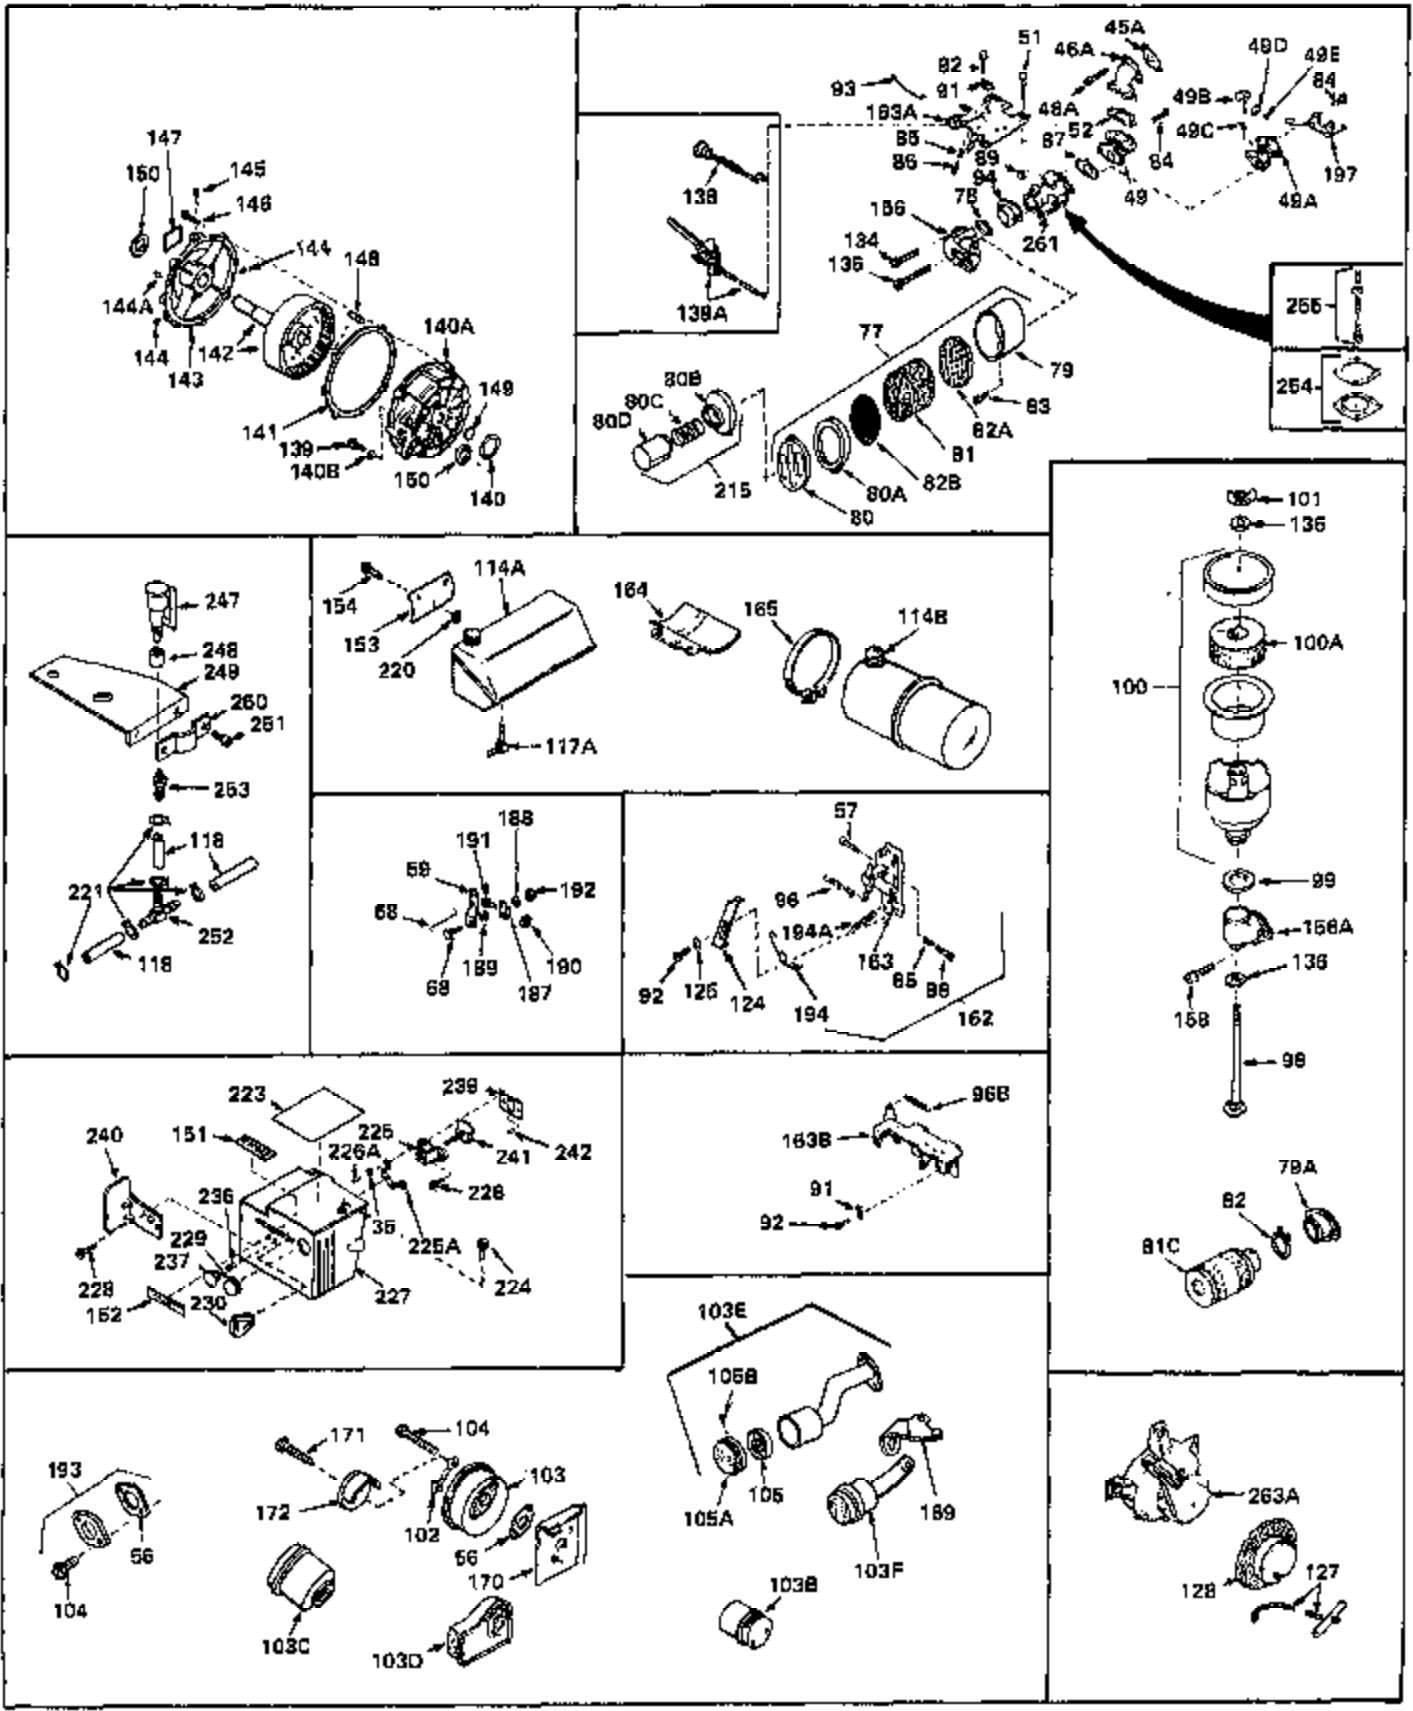

Ref #	Part Number	Qty	Description
36	8269	0	Washer
45A	30188	0	Gasket, Intake pipe
48A	650451	0	Screw
51	650454	0	Screw, Fil. flex hd. 1/4-20 x 3/4
56	30081	0	Gasket, Exhaust
57	28942	0	Screw
57	30091	0	Screw, Hex slotted washer hd., 8-32 x 1/2
57	30200	0	Screw
59	31510	0	Lever, Governor
68	650548	0	Screw, Hex washer hd., 8-32 x 5/16
77	31545	0	Cleaner Assy., Air
78	27272	0	Gasket, Air cleaner
80D	450124	0	Bag, Pre-cleaner
80C	450150	0	Spring, Pre-cleaner
82A	29962	0	Screen, Air cleaner
83	650163	0	Screw, Fil. hd. Sems, 10-32 x 7/8
83	650399	0	Screw, Phil. fil. hd. Sems, 10-32 x 5/8
83	650709	0	Screw
83	28820	0	Screw
84	30564	0	Screw
84	6201	0	Screw
84	6202	0	Screw
84	650551	0	Screw, Hex hd. cap, 1/4-28 x 1-1/4
85	28564	0	Spring, Compression
85	31342	0	Spring, Compression
85	32924	0	Spring, Compression
86	29500	0	Screw, Fil. hd. mach., Sems, 8-32 x 3/4
86	650549	0	Screw
86	650688	0	Screw, Hex hd., 10-32 x 1-5/16" (Drilled
87	26756	0	Gasket, Carburetor
89	29752	0	Nut
91	27793	0	Clip, Conduit
92	28942	0	Screw
101	9577	0	Nut, Wing, 10-24
102	30083	0	Plate, Locking
103	30996	0	Muffler
103F	33288	0	Muffler
104	27182	0	Screw, Hex hd. cap, 1/4-20 x 3-3/8
104	650253	0	Screw, Hex hd. cap, 1/4-20 x 2-1/4
104	650327	0	Screw, Fil slotted hd. Sems, 114-20 x 2-1/2
104	650493	0	Screw, Hex hd. Sems, 1/4-20 x 1-3/4
104	650561	0	Screw
104	650599	0	Screw, Hex hd. cap, Sems, 1/4-20 x 1-1/2
104	650795	0	Screw, Hex hd. cap, Sems, 1/4-20 x 2-5/16
105B	650578	0	Screw
105A	33172	0	Cover, Muffler
105	33171	0	Screen, Muffler
117A	28584	0	Strainer & Elbow
118	29774	0	Line, Fuel (Braided 8.25")
118	30705	0	Line, Fuel (Braided 16")
118	30962	0	Line, Fuel (Braided 32")
127	590343	0	Rope & Handle Assy., Starter
128	30892	0	Pulley, Rope starter
134	650163	0	Screw, Fil. hd. Sems, 10-32 x 7/8
135	650520	0	Screw
135	650544	0	Screw, Pan flex hd., 10-24 x 7/8
136	27183	0	Washer, Fiber
136	31905	0	Washer, Paper