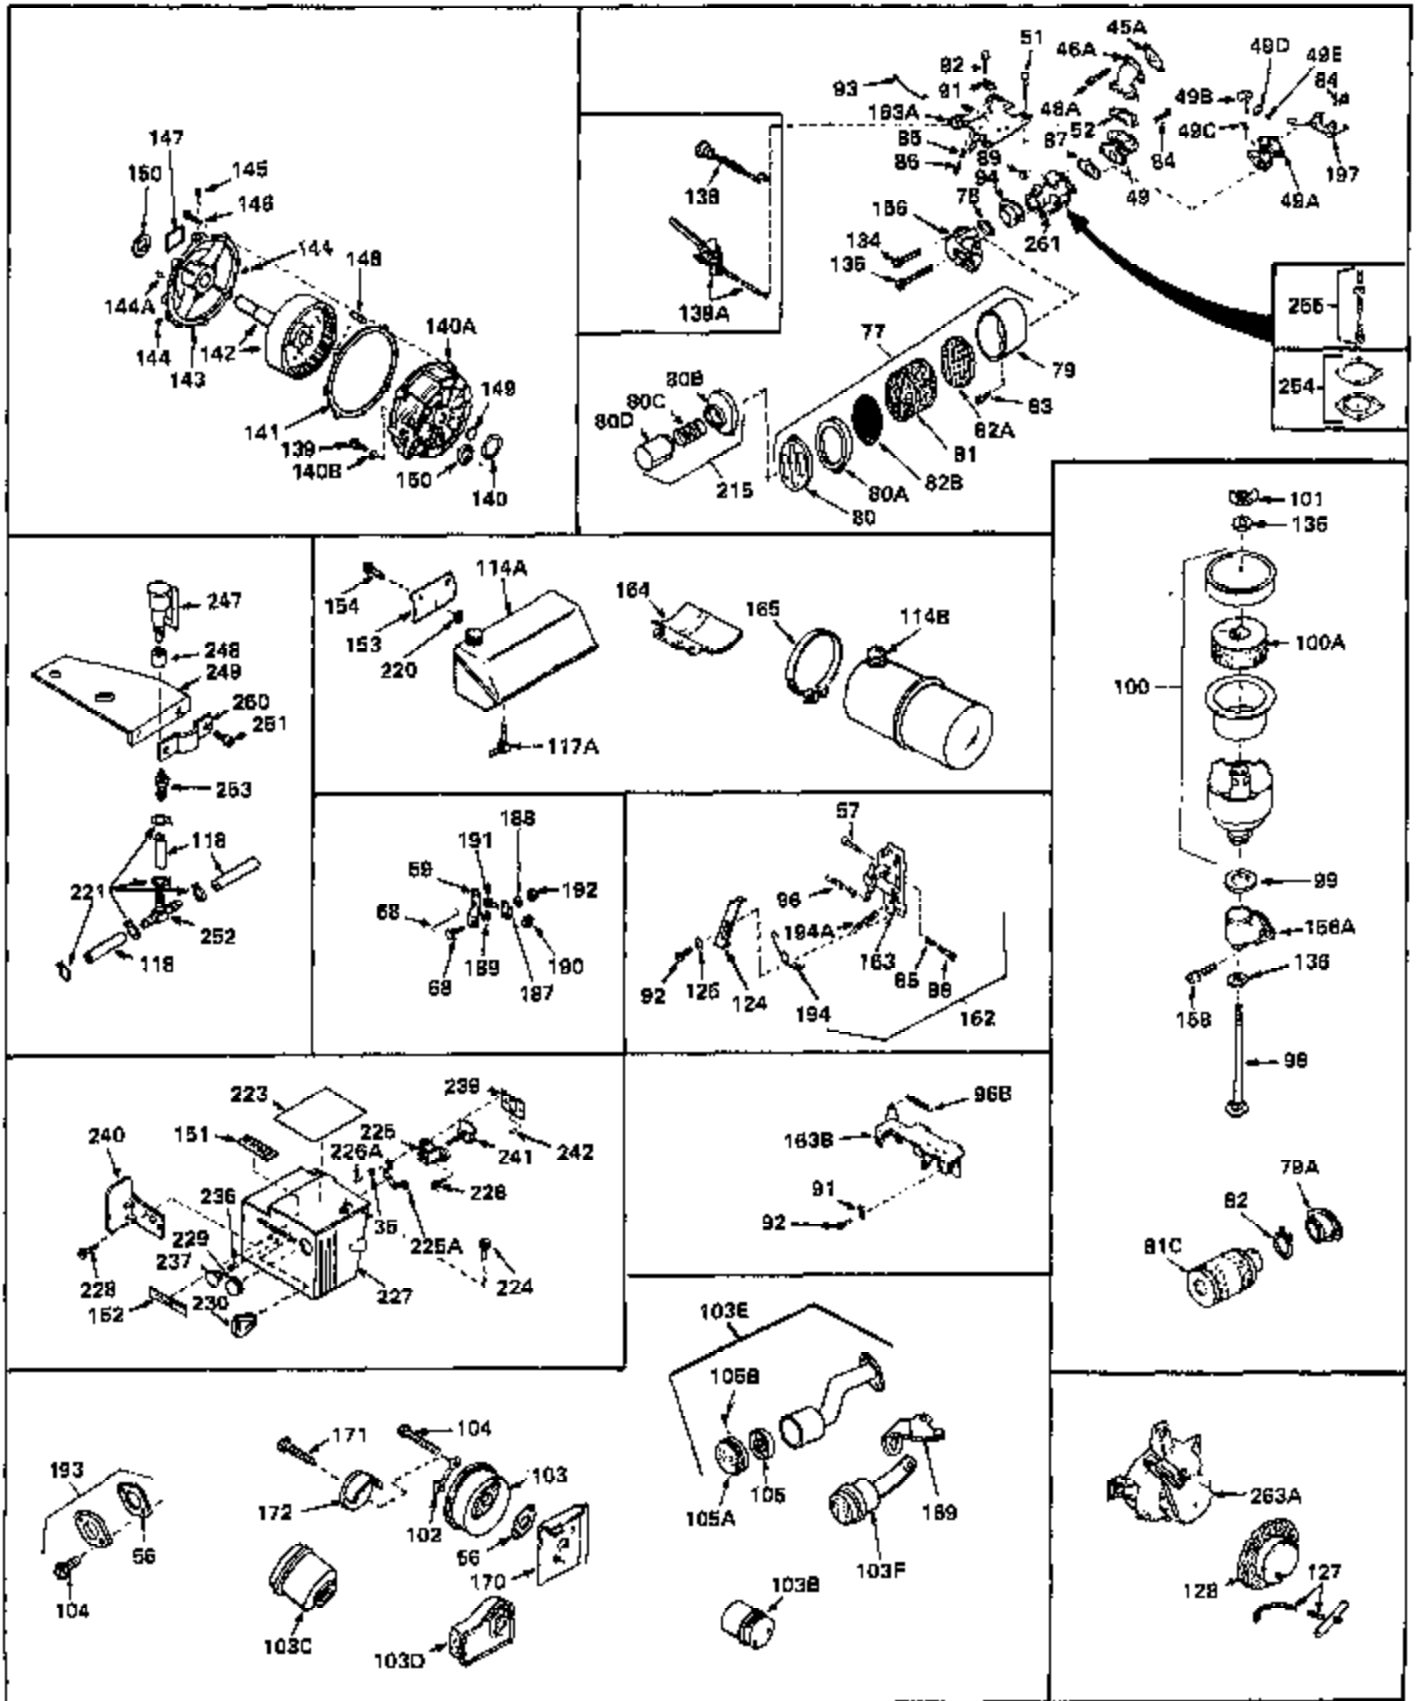

Ref #	Part Number	Qty	Description
36	8269	0	Washer
45A	30188	0	Gasket, Intake pipe
48A	650451	0	Screw
51	650454	0	Screw, Fil. flex hd. 1/4-20 x 3/4
57	28942	0	Screw
57	30091	0	Screw, Hex slotted washer hd., 8-32 x 1/2
57	30200	0	Screw
59	31510	0	Lever, Governor
68	650548	0	Screw, Hex washer hd., 8-32 x 5/16
77	31545	0	Cleaner Assy., Air
78	27272	0	Gasket, Air cleaner
80D	450124	0	Bag, Pre-cleaner
80C	450150	0	Spring, Pre-cleaner
82A	29962	0	Screen, Air cleaner
83	650399	0	Screw, Phil. fil. hd. Sems, 10-32 x 5/8
83	650709	0	Screw
83	28820	0	Screw
83	650163	0	Screw, Fil. hd. Sems, 10-32 x 7/8
84	30564	0	Screw
84	6201	0	Screw
84	6202	0	Screw
84	650551	0	Screw, Hex hd. cap, 1/4-28 x 1-1/4
85	28564	0	Spring, Compression
85	31342	0	Spring, Compression
85	32924	0	Spring, Compression
86	29500	0	Screw, Fil. hd. mach., Sems, 8-32 x 3/4
86	650549	0	Screw
86	650688	0	Screw, Hex hd., 10-32 x 1-5/16" (Drilled
87	26756	0	Gasket, Carburetor
89	29752	0	Nut
91	27793	0	Clip, Conduit
92	28942	0	Screw
96B	31426	0	Spring, Extension
101	9577	0	Nut, Wing, 10-24
102	30083	0	Plate, Locking
103F	33288	0	Muffler
104	27182	0	Screw, Hex hd. cap, 1/4-20 x 3-3/8
104	650253	0	Screw, Hex hd. cap, 1/4-20 x 2-1/4
104	650327	0	Screw, Fil slotted hd. Sems, 114-20 x 2-1/2
104	650493	0	Screw, Hex hd. Sems, 1/4-20 x 1-3/4
104	650561	0	Screw
104	650599	0	Screw, Hex hd. cap, Sems, 1/4-20 x 1-1/2
104	650795	0	Screw, Hex hd. cap, Sems, 1/4-20 x 2-5/16
105	33171	0	Screen, Muffler
105B	650578	0	Screw
105A	33172	0	Cover, Muffler
117A	28584	0	Strainer & Elbow
118	29774	0	Line, Fuel (Braided 8.25")
118	30705	0	Line, Fuel (Braided 16")
118	30962	0	Line, Fuel (Braided 32")
134	650163	0	Screw, Fil. hd. Sems, 10-32 x 7/8
135	650520	0	Screw
135	650544	0	Screw, Pan flex hd., 10-24 x 7/8
136	27183	0	Washer, Fiber
136	31905	0	Washer, Paper
138A	24522	0	Control, Throttle
138	30985	0	Control, Throttle
139	28454	0	Screw