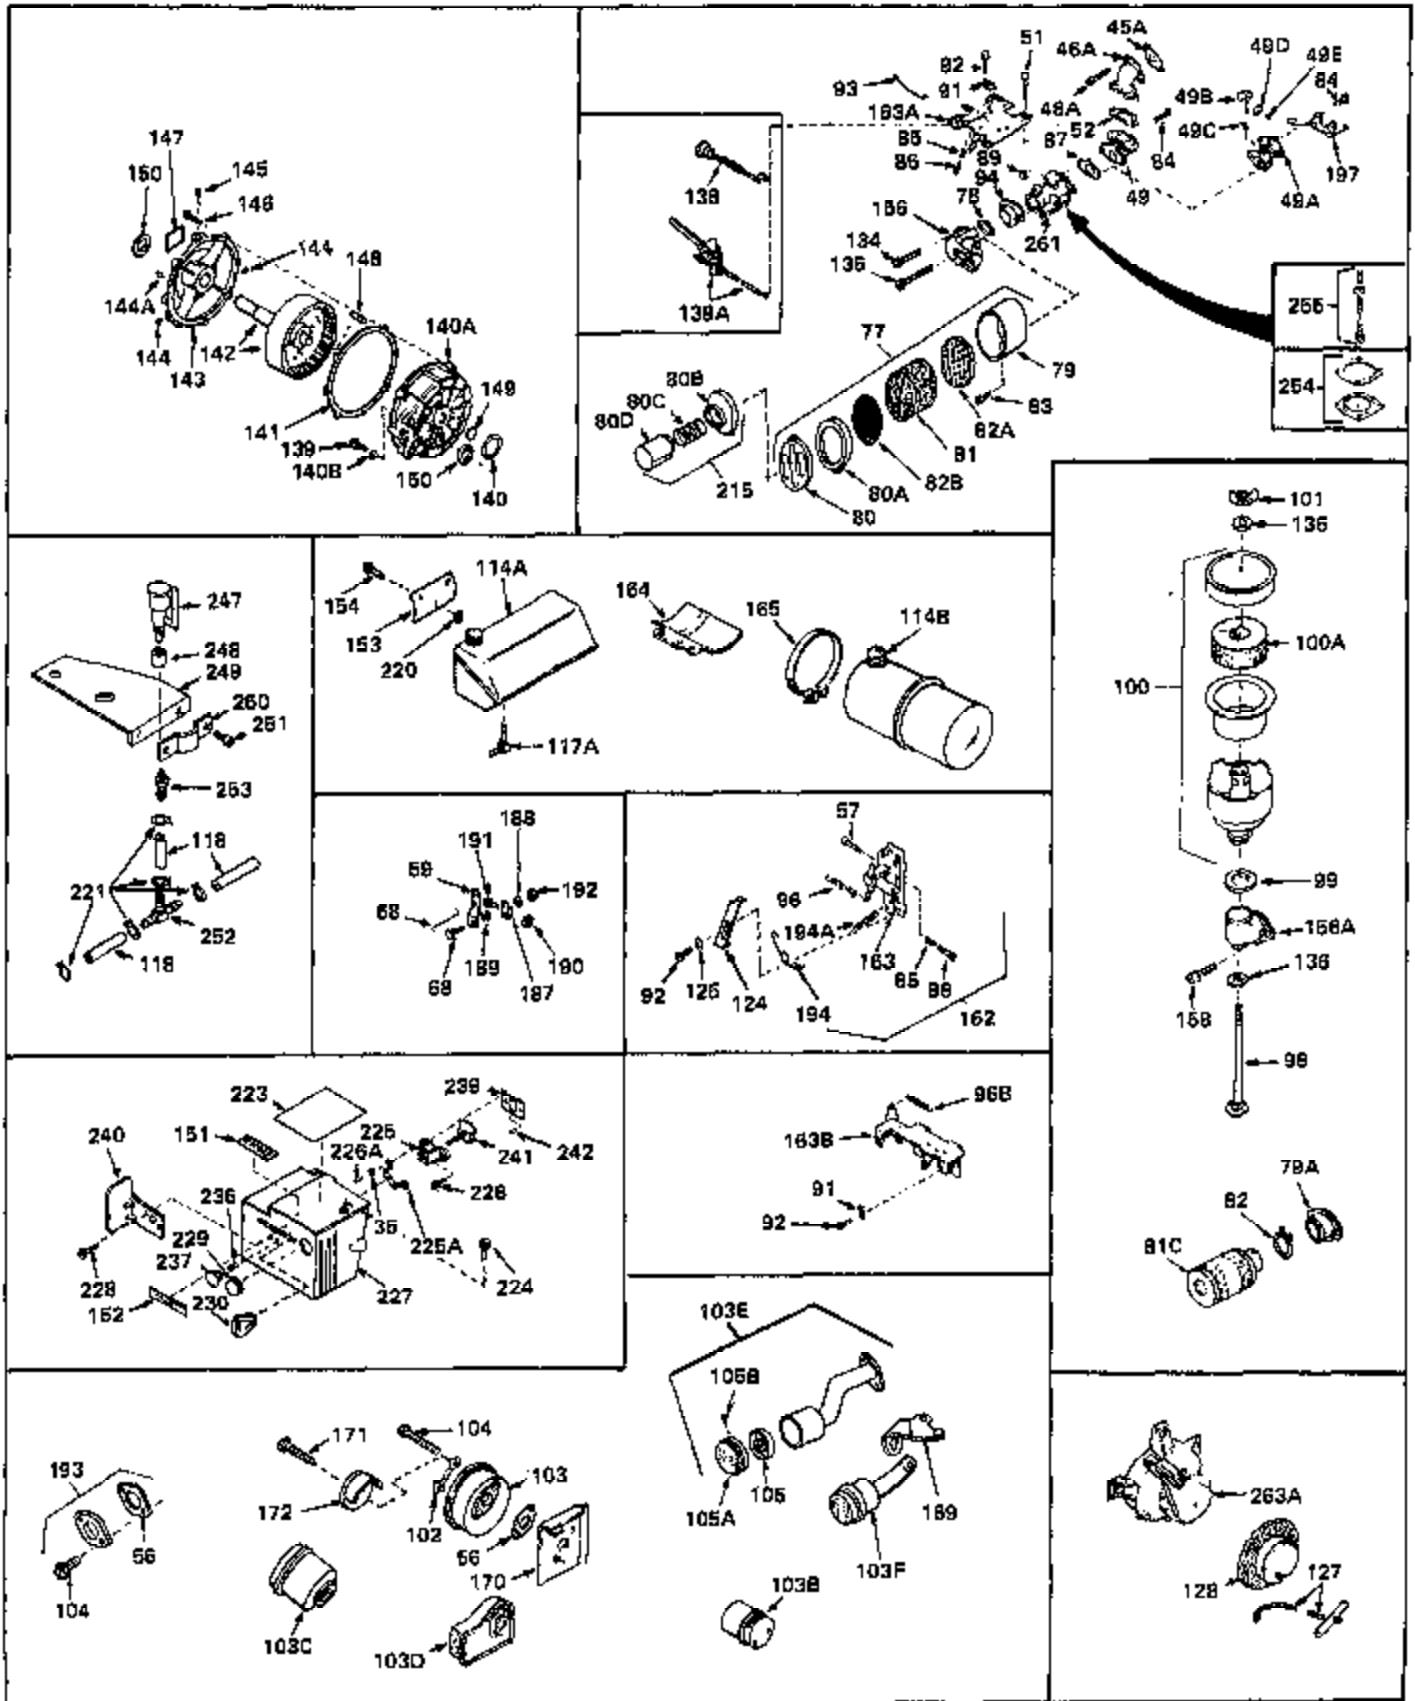

Ref #	Part Number	Qty	Description
232	30969	0	Cap, Oil drain
233	28250	0	Decal, H.P. (3 H.P.)
233	30077	0	Decal, H.P. (3-1/2 H.P.)
233	31427	0	Decal, H.P. (2-1/2 H.P.)
234	590417	0	Screen, Starter cup
234A	590416	0	Cup, Starter
235	28942	0	Screw
235	30200	0	Screw
238	28545	0	Grommet, Plastic
243	30879	0	Bracket, Toggle switch
244	610164	0	Switch, Toggle
257	631021	0	Inlet Needle, Seat & Clip Assy.
259	30547A	0	Contact Assy., Breaker
260	30548A	0	Condenser
261A	631070A	0	Carburetor
262	610690A	0	Magneto, Tecumseh
263	590420	0	Starter, Rewind
264	33233	0	Gasket Set