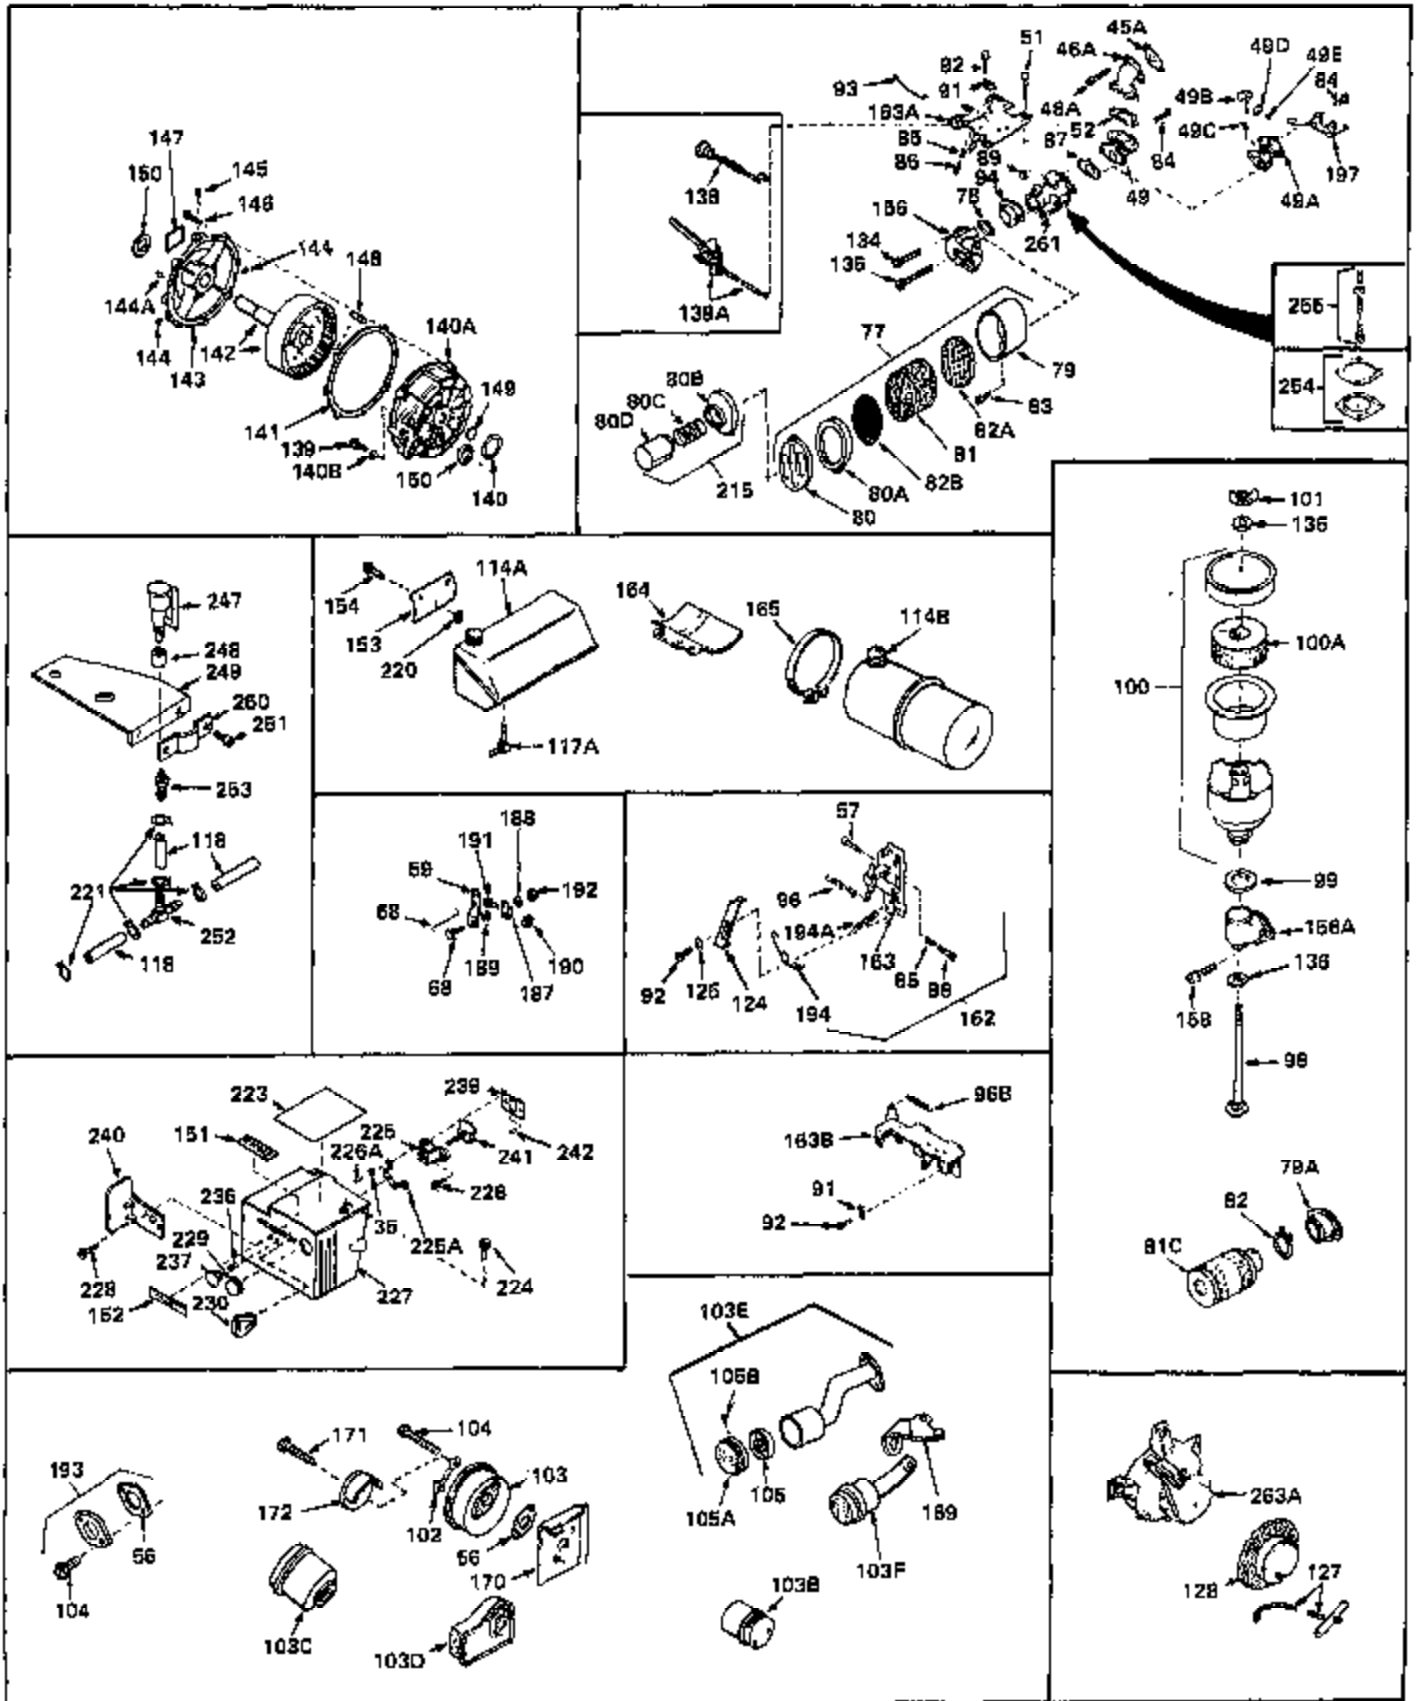

Ref #	Part Number	Qty	Description
36	8269	0	Washer
45A	30188	0	Gasket, Intake pipe
48A	650451	0	Screw
51	650454	0	Screw, Fil. flex hd. 1/4-20 x 3/4
57	28942	0	Screw
57	30091	0	Screw, Hex slotted washer hd., 8-32 x 1/2
57	30200	0	Screw
59	31510	0	Lever, Governor
68	650548	0	Screw, Hex washer hd., 8-32 x 5/16
77	31545	0	Cleaner Assy., Air
78	27272	0	Gasket, Air cleaner
80C	450150	0	Spring, Pre-cleaner
80D	450124	0	Bag, Pre-cleaner
82A	29962	0	Screen, Air cleaner
83	650399	0	Screw, Phil. fil. hd. Sems, 10-32 x 5/8
83	650709	0	Screw
83	28820	0	Screw
83	650163	0	Screw, Fil. hd. Sems, 10-32 x 7/8
84	30564	0	Screw
84	6201	0	Screw
84	6202	0	Screw
84	650551	0	Screw, Hex hd. cap, 1/4-28 x 1-1/4
85	28564	0	Spring, Compression
85	31342	0	Spring, Compression
85	32924	0	Spring, Compression
86	29500	0	Screw, Fil. hd. mach., Sems, 8-32 x 3/4
86	650549	0	Screw
86	650688	0	Screw, Hex hd., 10-32 x 1-5/16" (Drilled
87	26756	0	Gasket, Carburetor
89	29752	0	Nut
91	27793	0	Clip, Conduit
92	28942	0	Screw
101	9577	0	Nut, Wing, 10-24
102	30083	0	Plate, Locking
103F	33288	0	Muffler
104	27182	0	Screw, Hex hd. cap, 1/4-20 x 3-3/8
104	650253	0	Screw, Hex hd. cap, 1/4-20 x 2-1/4
104	650327	0	Screw, Fil slotted hd. Sems, 114-20 x 2-1/2
104	650493	0	Screw, Hex hd. Sems, 1/4-20 x 1-3/4
104	650561	0	Screw
104	650599	0	Screw, Hex hd. cap, Sems, 1/4-20 x 1-1/2
104	650795	0	Screw, Hex hd. cap, Sems, 1/4-20 x 2-5/16
105A	33172	0	Cover, Muffler
105	33171	0	Screen, Muffler
105B	650578	0	Screw
117A	28584	0	Strainer & Elbow
118	29774	0	Line, Fuel (Braided 8.25")
118	30705	0	Line, Fuel (Braided 16")
118	30962	0	Line, Fuel (Braided 32")
134	650163	0	Screw, Fil. hd. Sems, 10-32 x 7/8
135	650520	0	Screw
135	650544	0	Screw, Pan flex hd., 10-24 x 7/8
136	27183	0	Washer, Fiber
136	31905	0	Washer, Paper
138	30985	0	Control, Throttle
138A	24522	0	Control, Throttle
139	28454	0	Screw
140	28451	0	Gasket, Housing