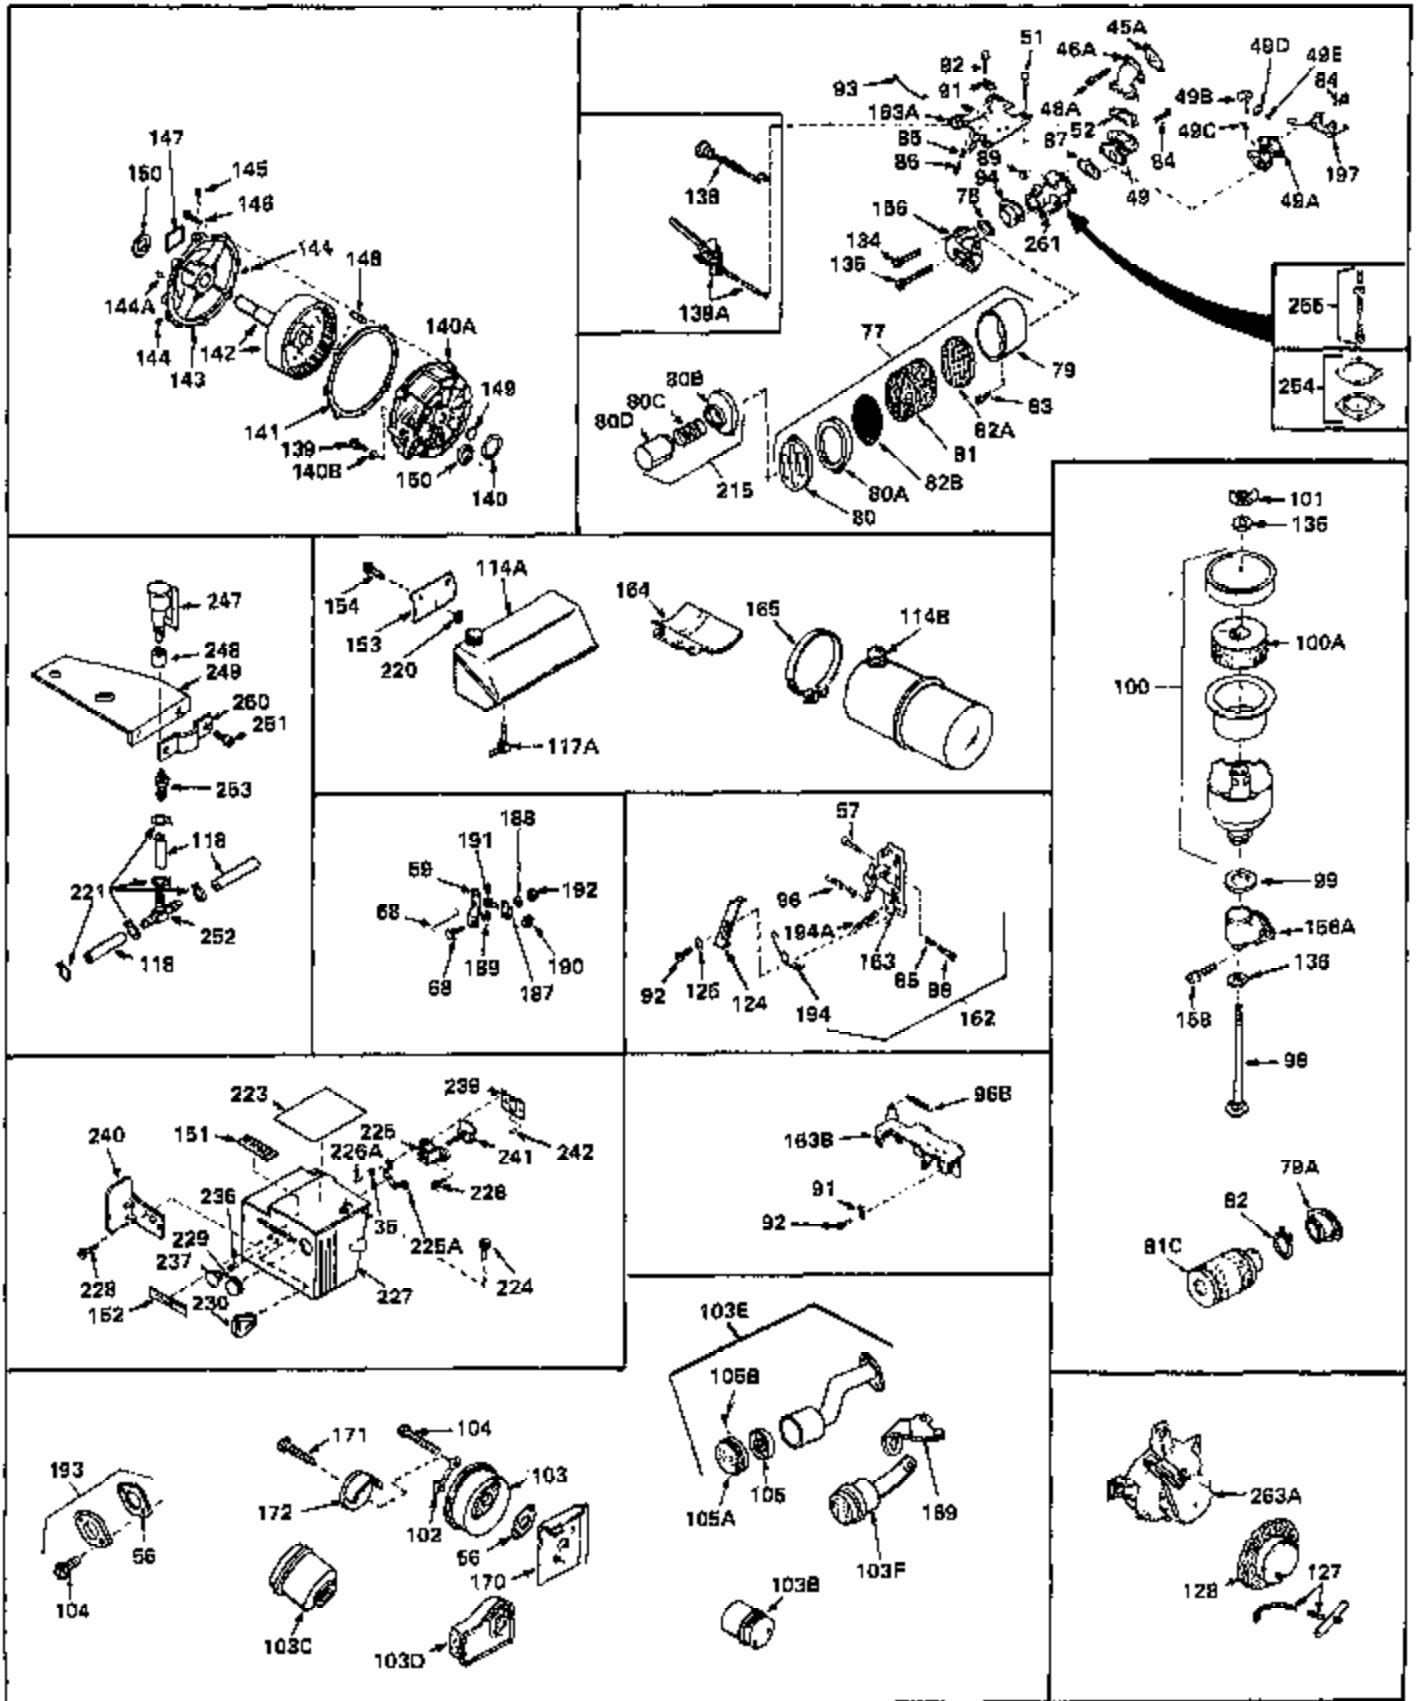

Ref #	Part Number	Qty	Description
36	8269	0	Washer
45A	30188	0	Gasket, Intake pipe
48A	650451	0	Screw
51	650454	0	Screw, Fil. flex hd. 1/4-20 x 3/4
57	28942	0	Screw
57	30091	0	Screw, Hex slotted washer hd., 8-32 x 1/2
57	30200	0	Screw
59	31510	0	Lever, Governor
68	650548	0	Screw, Hex washer hd., 8-32 x 5/16
77	31545	0	Cleaner Assy., Air
78	27272	0	Gasket, Air cleaner
80D	450124	0	Bag, Pre-cleaner
80C	450150	0	Spring, Pre-cleaner
82A	29962	0	Screen, Air cleaner
83	650399	0	Screw, Phil. fil. hd. Sems, 10-32 x 5/8
83	650709	0	Screw
83	28820	0	Screw
83	650163	0	Screw, Fil. hd. Sems, 10-32 x 7/8
84	30564	0	Screw
84	6201	0	Screw
84	6202	0	Screw
84	650551	0	Screw, Hex hd. cap, 1/4-28 x 1-1/4
85	28564	0	Spring, Compression
85	31342	0	Spring, Compression
85	32924	0	Spring, Compression
86	29500	0	Screw, Fil. hd. mach., Sems, 8-32 x 3/4
86	650549	0	Screw
86	650688	0	Screw, Hex hd., 10-32 x 1-5/16" (Drilled
87	26756	0	Gasket, Carburetor
89	29752	0	Nut
91	27793	0	Clip, Conduit
92	28942	0	Screw
96B	31426	0	Spring, Extension
101	9577	0	Nut, Wing, 10-24
102	30083	0	Plate, Locking
103F	33288	0	Muffler
104	27182	0	Screw, Hex hd. cap, 1/4-20 x 3-3/8
104	650253	0	Screw, Hex hd. cap, 1/4-20 x 2-1/4
104	650327	0	Screw, Fil slotted hd. Sems, 114-20 x 2-1/2
104	650493	0	Screw, Hex hd. Sems, 1/4-20 x 1-3/4
104	650561	0	Screw
104	650599	0	Screw, Hex hd. cap, Sems, 1/4-20 x 1-1/2
104	650795	0	Screw, Hex hd. cap, Sems, 1/4-20 x 2-5/16
105	33171	0	Screen, Muffler
105B	650578	0	Screw
105A	33172	0	Cover, Muffler
117A	28584	0	Strainer & Elbow
118	29774	0	Line, Fuel (Braided 8.25")
118	30705	0	Line, Fuel (Braided 16")
118	30962	0	Line, Fuel (Braided 32")
134	650163	0	Screw, Fil. hd. Sems, 10-32 x 7/8
135	650520	0	Screw
135	650544	0	Screw, Pan flex hd., 10-24 x 7/8
136	27183	0	Washer, Fiber
136	31905	0	Washer, Paper
138A	24522	0	Control, Throttle
138	30985	0	Control, Throttle
139	28454	0	Screw