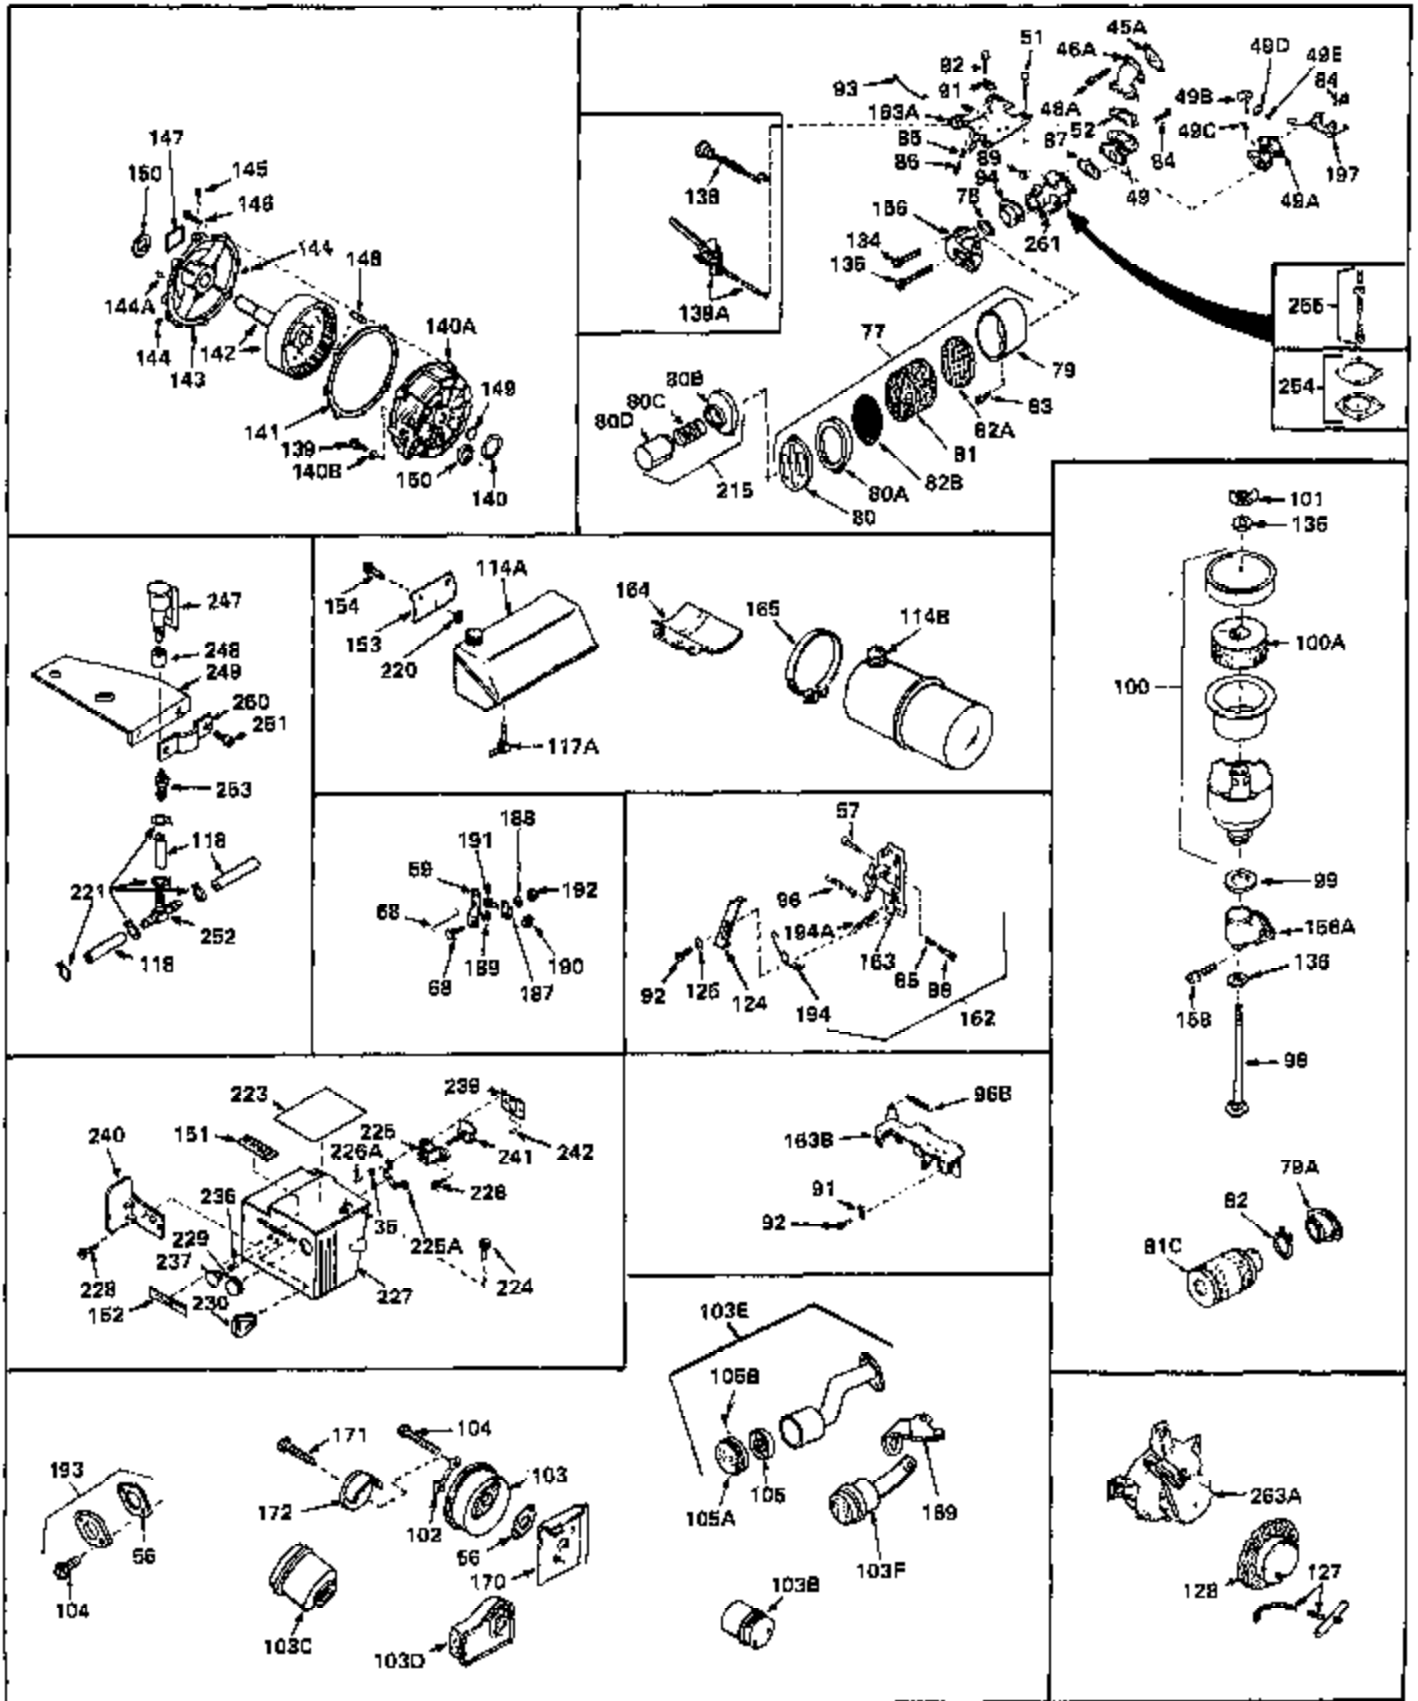

Ref #	Part Number	Qty	Description
231	32678	0	Nipple, Oil drain
232	30969	0	Cap, Oil drain
233	28250	0	Decal, H.P. (3 H.P.)
233	30077	0	Decal, H.P. (3-1/2 H.P.)
233	31427	0	Decal, H.P. (2-1/2 H.P.)
234A	590416	0	Cup, Starter
234	590417	0	Screen, Starter cup
235	28942	0	Screw
235	30200	0	Screw
238	28545	0	Grommet, Plastic
243	30879	0	Bracket, Toggle switch
244	610164	0	Switch, Toggle
257	631021	0	Inlet Needle, Seat & Clip Assy.
259	30547A	0	Contact Assy., Breaker
260	30548A	0	Condenser
261A	631070A	0	Carburetor
262	610690A	0	Magneto, Tecumseh
263	590420	0	Starter, Rewind
264	33233	0	Gasket Set