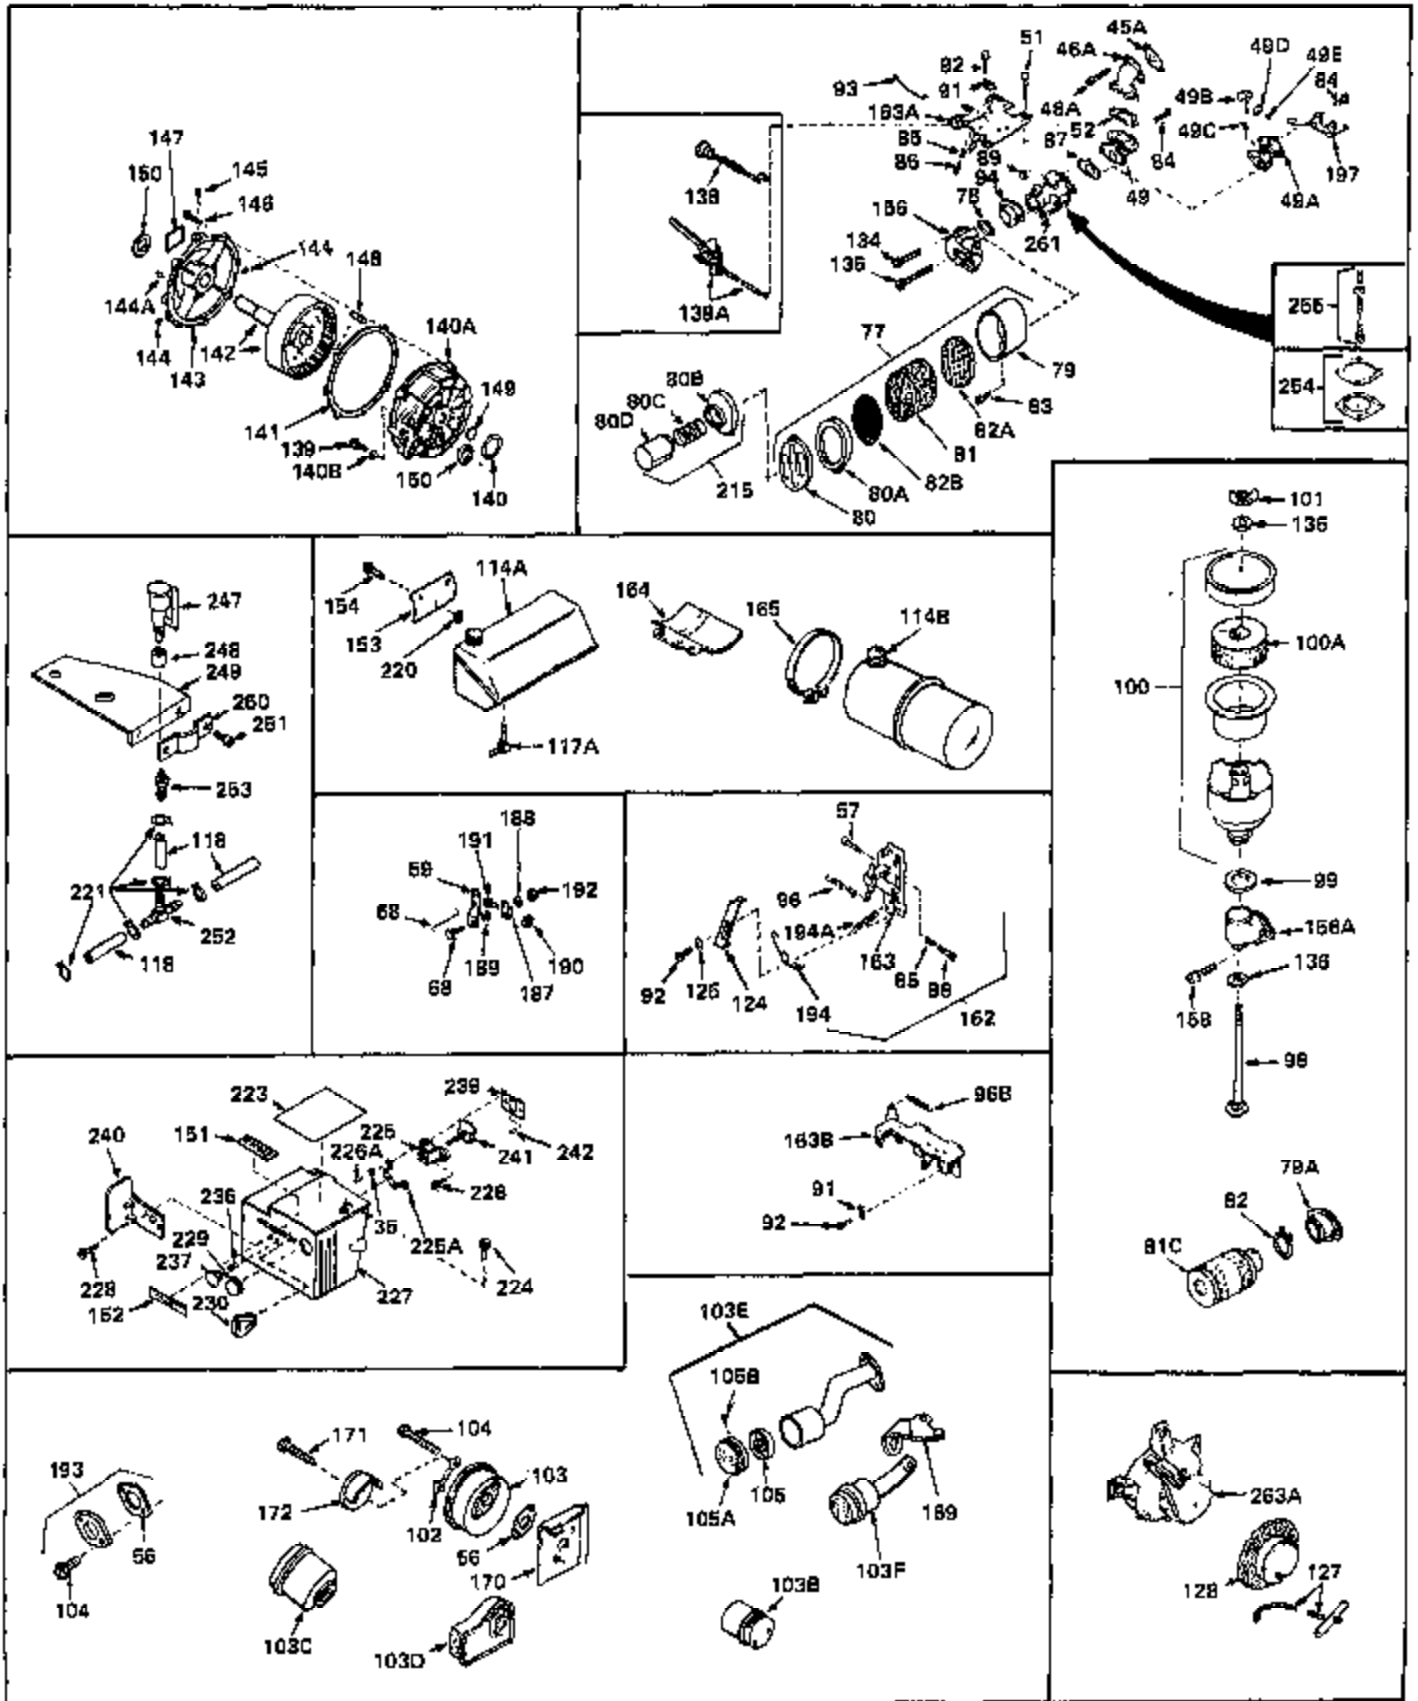

Ref #	Part Number	Qty	Description
234	590417	0	Screen, Starter cup
234A	590416	0	Cup, Starter
235	28942	0	Screw
235	30200	0	Screw
238	28545	0	Grommet, Plastic
243	30879	0	Bracket, Toggle switch
244	610164	0	Switch, Toggle
259	30547A	0	Contact Assy., Breaker
260	30548A	0	Condenser
262	610690A	0	Magneto, Tecumseh
263	590420	0	Starter, Rewind
264	33233	0	Gasket Set