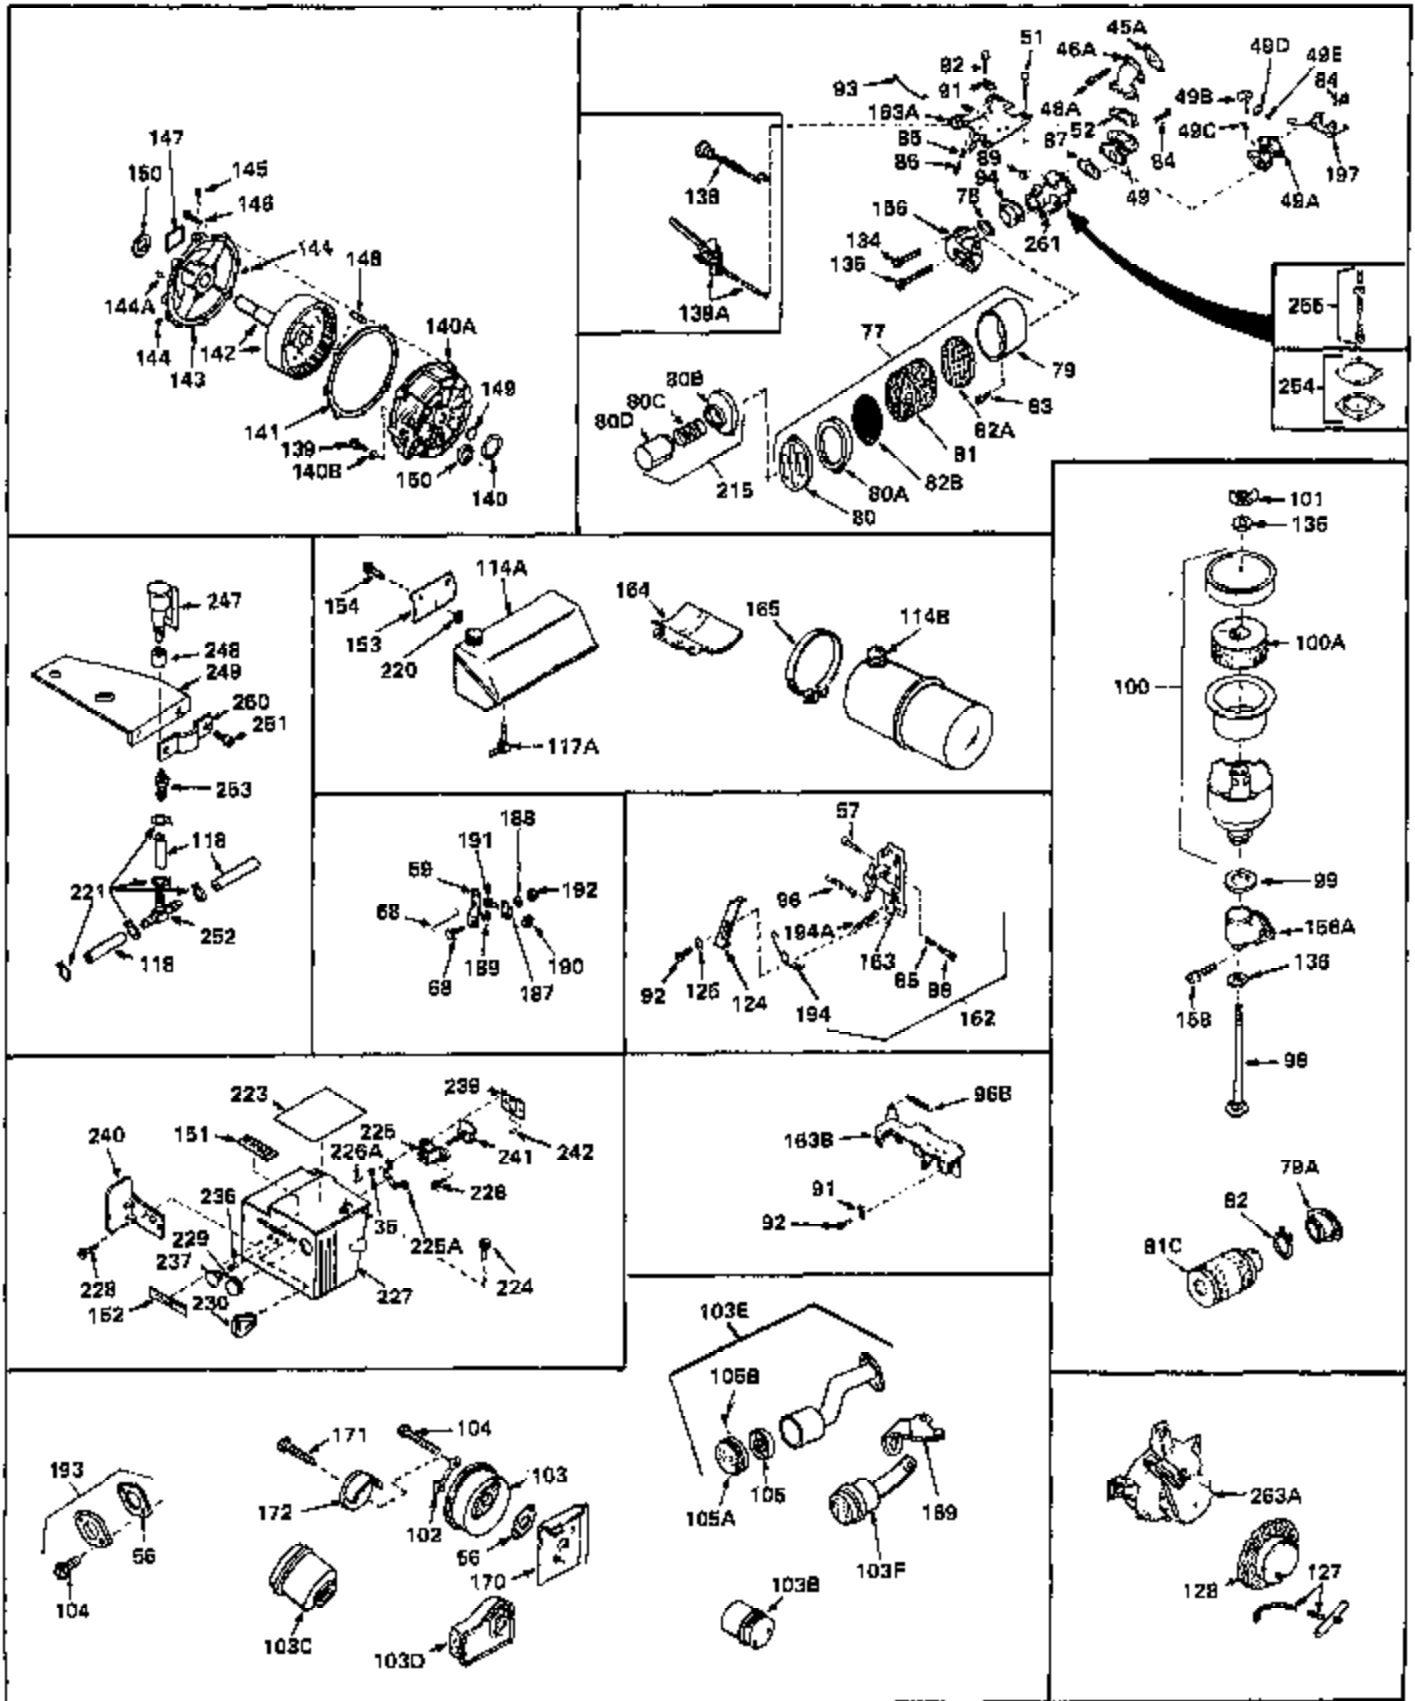

Ref #	Part Number	Qty	Description
234A	590416	0	Cup, Starter
234	590417	0	Screen, Starter cup
235	28942	0	Screw
235	30200	0	Screw
238	28545	0	Grommet, Plastic
243	30879	0	Bracket, Toggle switch
244	610164	0	Switch, Toggle
259	30547A	0	Contact Assy., Breaker
260	30548A	0	Condenser
262	610825	0	Magneto, Tecumseh 12 Volt, 3 Amp.
263	590420	0	Starter, Rewind
264	33233	0	Gasket Set