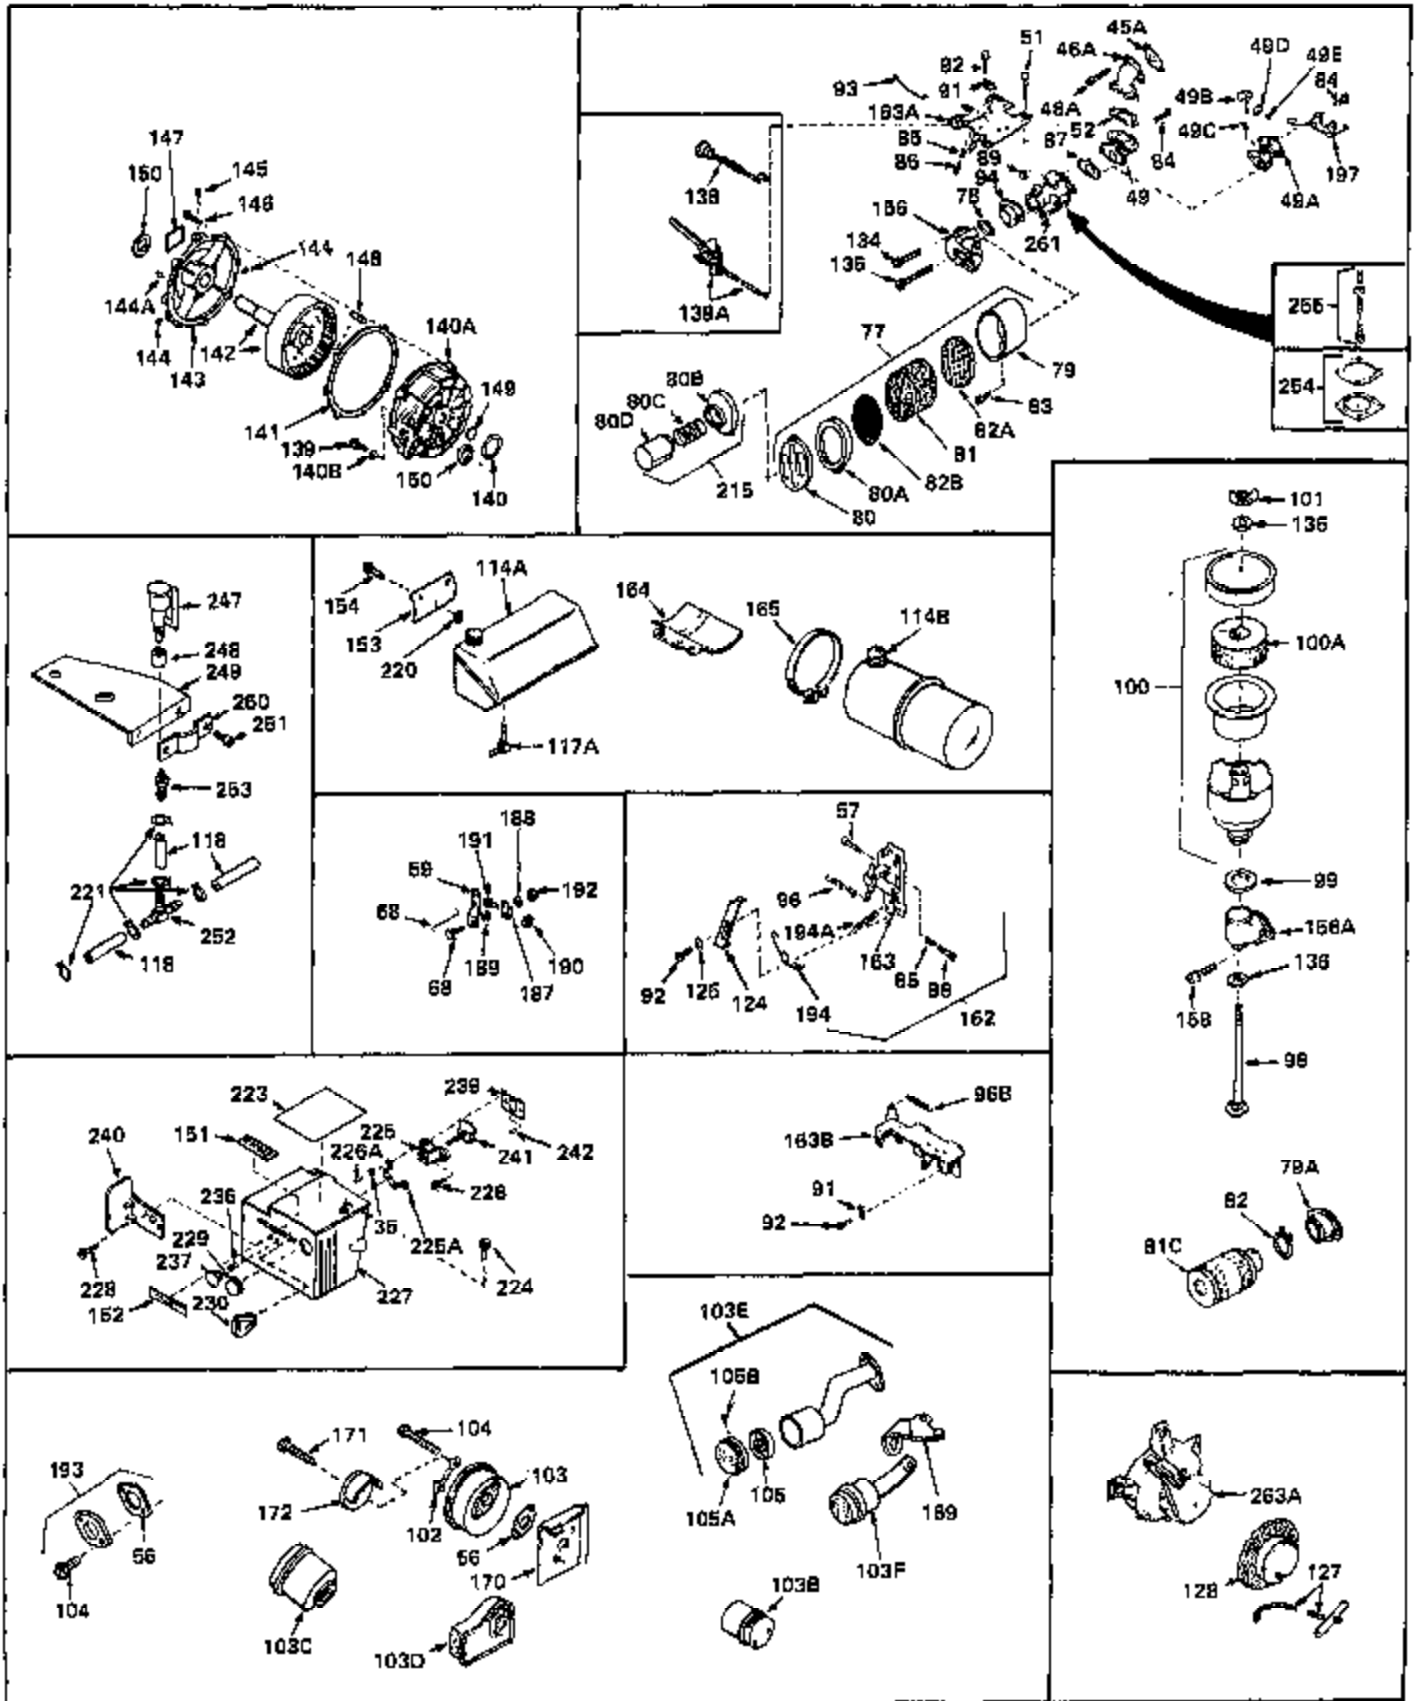

Ref #	Part Number	Qty	Description
36	8269	0	Washer
45A	30188	0	Gasket, Intake pipe
46A	31429	0	Pipe, Upper intake
48A	650451	0	Screw
49	31430	0	Pipe, Lower intake
51	650454	0	Screw, Fil. flex hd. 1/4-20 x 3/4
52	31340	0	Gasket, Intake pipe
56	30081	0	Gasket, Exhaust
57	28942	0	Screw
57	30091	0	Screw, Hex slotted washer hd., 8-32 x 1/2
57	30200	0	Screw
59	31336	0	Lever, Governor
68	650548	0	Screw, Hex washer hd., 8-32 x 5/16
77	31545	0	Cleaner Assy., Air
78	27272	0	Gasket, Air cleaner
80D	450124	0	Bag, Pre-cleaner
80C	450150	0	Spring, Pre-cleaner
82A	29962	0	Screen, Air cleaner
83	28820	0	Screw
83	650163	0	Screw, Fil. hd. Sems, 10-32 x 7/8
83	650399	0	Screw, Phil. fil. hd. Sems, 10-32 x 5/8
83	650709	0	Screw
84	30564	0	Screw
84	6201	0	Screw
84	6202	0	Screw
84	650551	0	Screw, Hex hd. cap, 1/4-28 x 1-1/4
85	28564	0	Spring, Compression
85	31342	0	Spring, Compression
85	32924	0	Spring, Compression
86	29500	0	Screw, Fil. hd. mach., Sems, 8-32 x 3/4
86	650549	0	Screw
86	650688	0	Screw, Hex hd., 10-32 x 1-5/16" (Drilled
87	31688	0	Gasket, Carburetor (1/8 thick)
89	29752	0	Nut
91	27793	0	Clip, Conduit
92	28942	0	Screw
101	9577	0	Nut, Wing, 10-24
102	30083	0	Plate, Locking
103F	33288	0	Muffler
103	30996	0	Muffler
104	27182	0	Screw, Hex hd. cap, 1/4-20 x 3-3/8
104	650253	0	Screw, Hex hd. cap, 1/4-20 x 2-1/4
104	650327	0	Screw, Fil slotted hd. Sems, 114-20 x 2-1/2
104	650493	0	Screw, Hex hd. Sems, 1/4-20 x 1-3/4
104	650561	0	Screw
104	650599	0	Screw, Hex hd. cap, Sems, 1/4-20 x 1-1/2
104	650795	0	Screw, Hex hd. cap, Sems, 1/4-20 x 2-5/16
105	33171	0	Screen, Muffler
105B	650578	0	Screw
105A	33172	0	Cover, Muffler
117A	28584	0	Strainer & Elbow
118	29774	0	Line, Fuel (Braided 8.25")
118	30705	0	Line, Fuel (Braided 16")
118	30962	0	Line, Fuel (Braided 32")
134	650163	0	Screw, Fil. hd. Sems, 10-32 x 7/8
135	650520	0	Screw
135	650544	0	Screw, Pan flex hd., 10-24 x 7/8
136	27183	0	Washer, Fiber