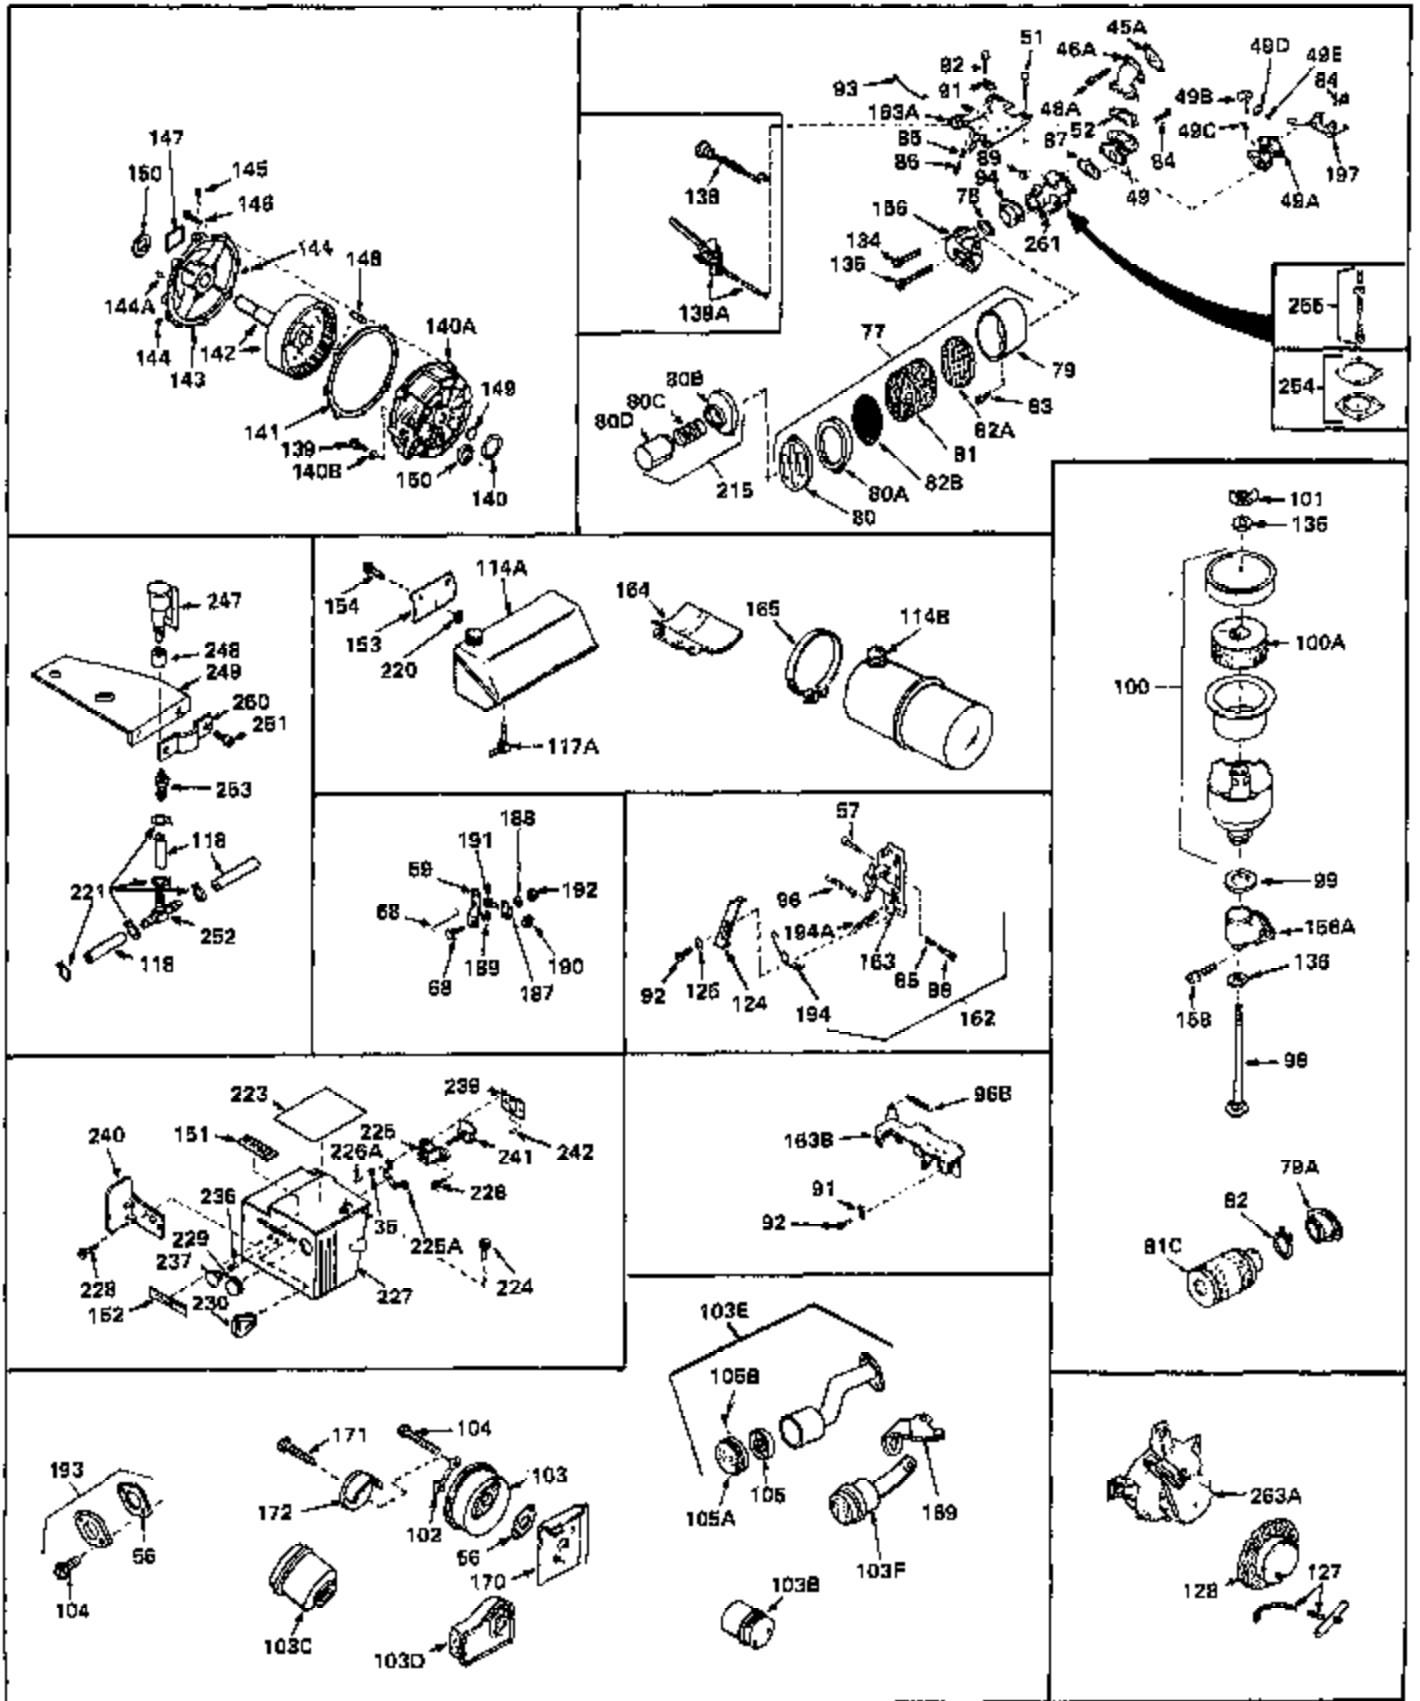

Ref #	Part Number	Qty	Description
36	8269	0	Washer
45A	30188	0	Gasket, Intake pipe
48A	650451	0	Screw
51	650454	0	Screw, Fil. flex hd. 1/4-20 x 3/4
57	28942	0	Screw
57	30091	0	Screw, Hex slotted washer hd., 8-32 x 1/2
57	30200	0	Screw
59	31510	0	Lever, Governor
68	650548	0	Screw, Hex washer hd., 8-32 x 5/16
77	31545	0	Cleaner Assy., Air
78	27272	0	Gasket, Air cleaner
80D	450124	0	Bag, Pre-cleaner
80C	450150	0	Spring, Pre-cleaner
82A	29962	0	Screen, Air cleaner
83	650399	0	Screw, Phil. fil. hd. Sems, 10-32 x 5/8
83	650709	0	Screw
83	28820	0	Screw
83	650163	0	Screw, Fil. hd. Sems, 10-32 x 7/8
84	30564	0	Screw
84	6201	0	Screw
84	6202	0	Screw
84	650551	0	Screw, Hex hd. cap, 1/4-28 x 1-1/4
85	28564	0	Spring, Compression
85	31342	0	Spring, Compression
85	32924	0	Spring, Compression
86	29500	0	Screw, Fil. hd. mach., Sems, 8-32 x 3/4
86	650549	0	Screw
86	650688	0	Screw, Hex hd., 10-32 x 1-5/16" (Drilled
87	26756	0	Gasket, Carburetor
89	29752	0	Nut
91	27793	0	Clip, Conduit
92	28942	0	Screw
96B	31426	0	Spring, Extension
98	650622	0	Bolt, Air cleaner
99	27165	0	Gasket, Elbow
100	31404	0	Cleaner Assy., Oil bath
100A	31408	0	Element, Air cleaner
101	9577	0	Nut, Wing, 10-24
102	30083	0	Plate, Locking
103F	33288	0	Muffler
104	27182	0	Screw, Hex hd. cap, 1/4-20 x 3-3/8
104	650253	0	Screw, Hex hd. cap, 1/4-20 x 2-1/4
104	650327	0	Screw, Fil slotted hd. Sems, 114-20 x 2-1/2
104	650493	0	Screw, Hex hd. Sems, 1/4-20 x 1-3/4
104	650561	0	Screw
104	650599	0	Screw, Hex hd. cap, Sems, 1/4-20 x 1-1/2
104	650795	0	Screw, Hex hd. cap, Sems, 1/4-20 x 2-5/16
105A	33172	0	Cover, Muffler
105B	650578	0	Screw
105	33171	0	Screen, Muffler
117A	28584	0	Strainer & Elbow
118	29774	0	Line, Fuel (Braided 8.25")
118	30705	0	Line, Fuel (Braided 16")
118	30962	0	Line, Fuel (Braided 32")
134	650163	0	Screw, Fil. hd. Sems, 10-32 x 7/8
135	650520	0	Screw
135	650544	0	Screw, Pan flex hd., 10-24 x 7/8
136	27183	0	Washer, Fiber