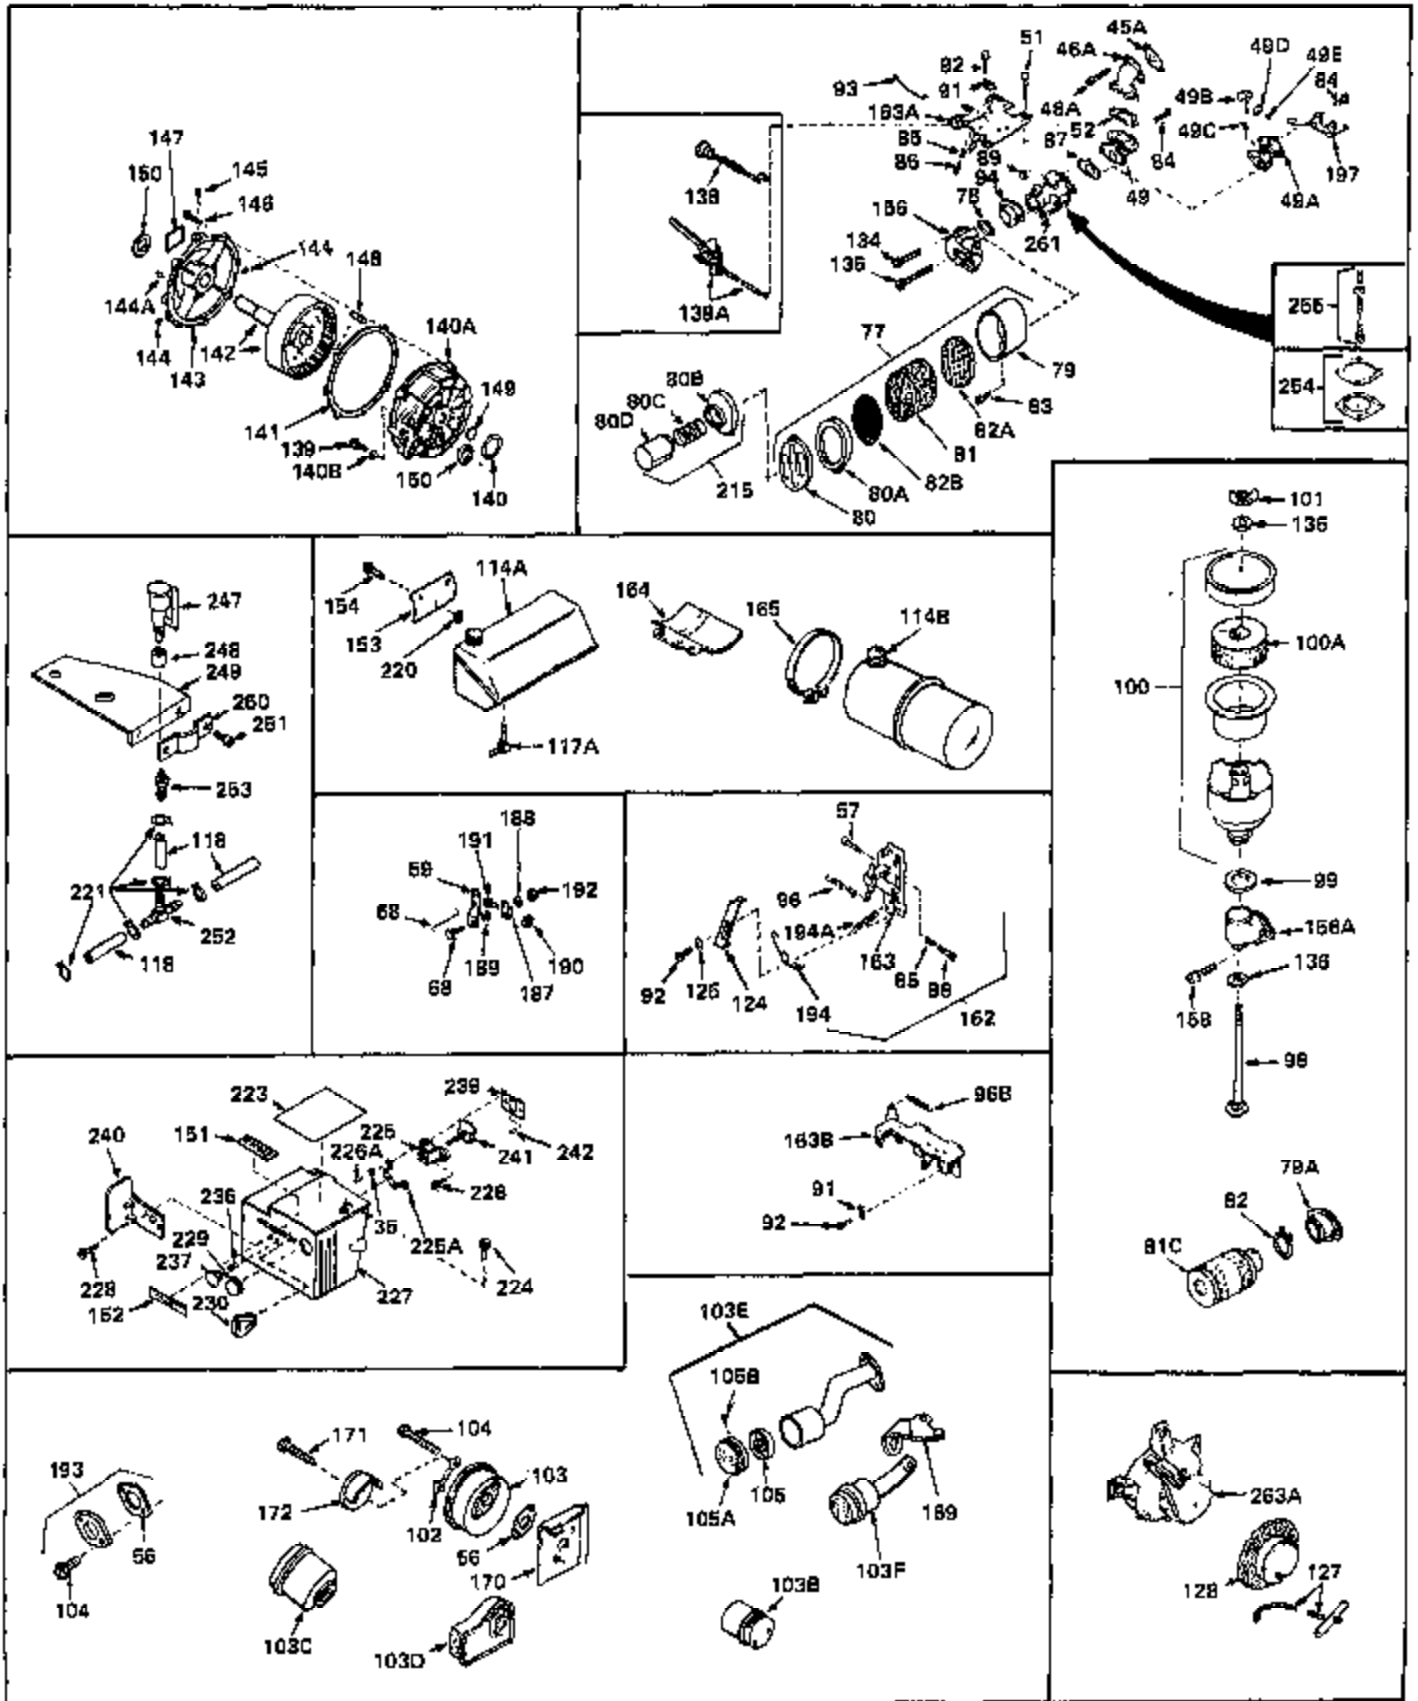

Ref #	Part Number	Qty	Description
36	8269	0	Washer
45A	30188	0	Gasket, Intake pipe
48A	650451	0	Screw
51	650454	0	Screw, Fil. flex hd. 1/4-20 x 3/4
57	28942	0	Screw
57	30091	0	Screw, Hex slotted washer hd., 8-32 x 1/2
57	30200	0	Screw
59	31510	0	Lever, Governor
68	650548	0	Screw, Hex washer hd., 8-32 x 5/16
77	31545	0	Cleaner Assy., Air
78	27272	0	Gasket, Air cleaner
80D	450124	0	Bag, Pre-cleaner
80C	450150	0	Spring, Pre-cleaner
82A	29962	0	Screen, Air cleaner
83	650399	0	Screw, Phil. fil. hd. Sems, 10-32 x 5/8
83	650709	0	Screw
83	28820	0	Screw
83	650163	0	Screw, Fil. hd. Sems, 10-32 x 7/8
84	30564	0	Screw
84	6201	0	Screw
84	6202	0	Screw
84	650551	0	Screw, Hex hd. cap, 1/4-28 x 1-1/4
85	28564	0	Spring, Compression
85	31342	0	Spring, Compression
85	32924	0	Spring, Compression
86	29500	0	Screw, Fil. hd. mach., Sems, 8-32 x 3/4
86	650549	0	Screw
86	650688	0	Screw, Hex hd., 10-32 x 1-5/16" (Drilled
87	26756	0	Gasket, Carburetor
89	29752	0	Nut
91	27793	0	Clip, Conduit
92	28942	0	Screw
96B	31426	0	Spring, Extension
98	650622	0	Bolt, Air cleaner
99	27165	0	Gasket, Elbow
100	31404	0	Cleaner Assy., Oil bath
100A	31408	0	Element, Air cleaner
101	9577	0	Nut, Wing, 10-24
102	30083	0	Plate, Locking
103F	33288	0	Muffler
104	27182	0	Screw, Hex hd. cap, 1/4-20 x 3-3/8
104	650253	0	Screw, Hex hd. cap, 1/4-20 x 2-1/4
104	650327	0	Screw, Fil slotted hd. Sems, 114-20 x 2-1/2
104	650493	0	Screw, Hex hd. Sems, 1/4-20 x 1-3/4
104	650561	0	Screw
104	650599	0	Screw, Hex hd. cap, Sems, 1/4-20 x 1-1/2
104	650795	0	Screw, Hex hd. cap, Sems, 1/4-20 x 2-5/16
105A	33172	0	Cover, Muffler
105B	650578	0	Screw
105	33171	0	Screen, Muffler
117A	28584	0	Strainer & Elbow
118	29774	0	Line, Fuel (Braided 8.25")
118	30705	0	Line, Fuel (Braided 16")
118	30962	0	Line, Fuel (Braided 32")
134	650163	0	Screw, Fil. hd. Sems, 10-32 x 7/8
135	650520	0	Screw
135	650544	0	Screw, Pan flex hd., 10-24 x 7/8
136	27183	0	Washer, Fiber