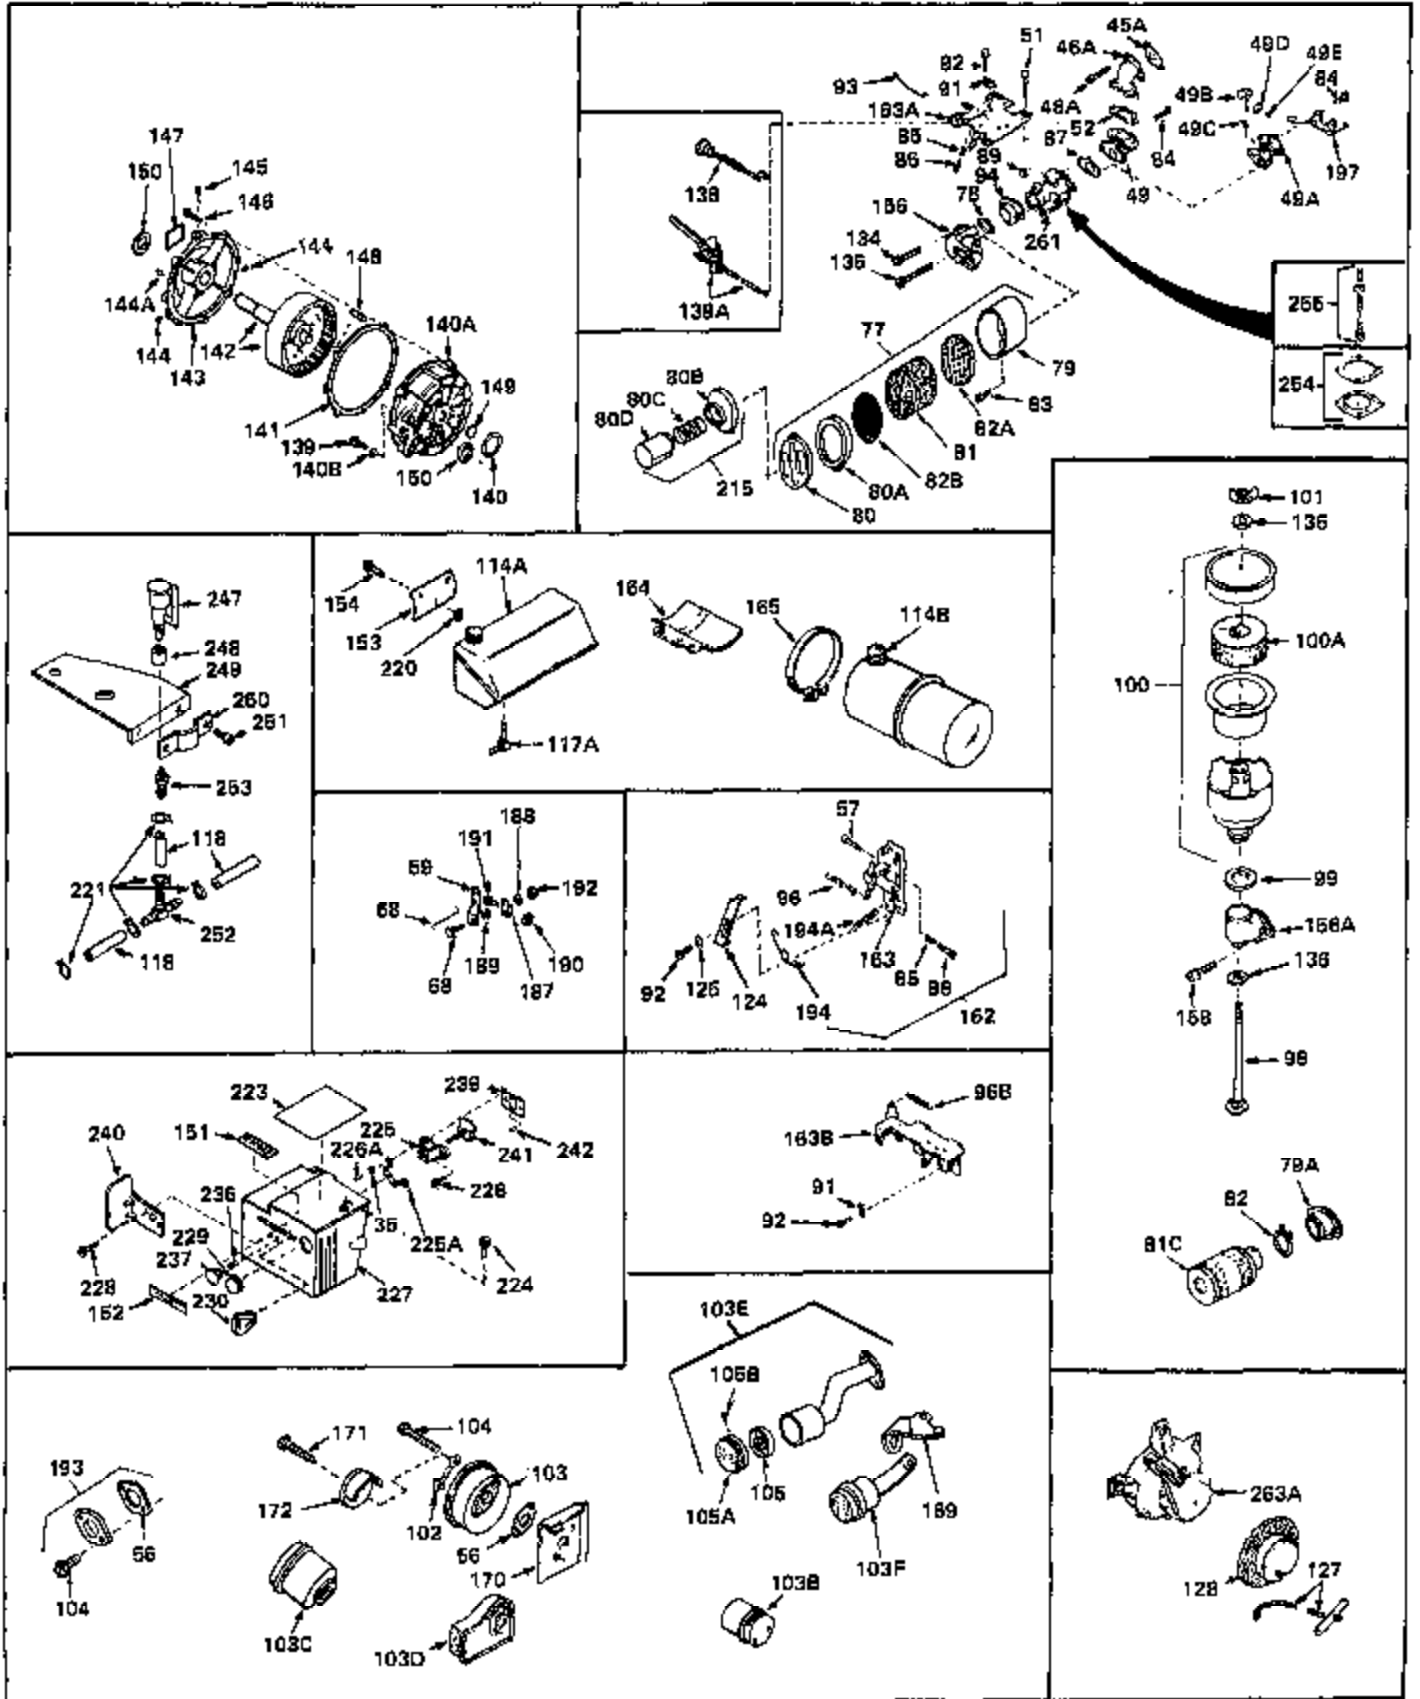

Ref #	Part Number	Qty	Description
36	8269	0	Washer
45A	30188	0	Gasket, Intake pipe
48A	650451	0	Screw
51	650454	0	Screw, Fil. flex hd. 1/4-20 x 3/4
56	30081	0	Gasket, Exhaust
57	28942	0	Screw
57	30091	0	Screw, Hex slotted washer hd., 8-32 x 1/2
57	30200	0	Screw
59	31510	0	Lever, Governor
68	650548	0	Screw, Hex washer hd., 8-32 x 5/16
77	31545	0	Cleaner Assy., Air
78	27272	0	Gasket, Air cleaner
80D	450124	0	Bag, Pre-cleaner
80C	450150	0	Spring, Pre-cleaner
82A	29962	0	Screen, Air cleaner
83	28820	0	Screw
83	650163	0	Screw, Fil. hd. Sems, 10-32 x 7/8
83	650399	0	Screw, Phil. fil. hd. Sems, 10-32 x 5/8
83	650709	0	Screw
84	30564	0	Screw
84	6201	0	Screw
84	6202	0	Screw
84	650551	0	Screw, Hex hd. cap, 1/4-28 x 1-1/4
85	28564	0	Spring, Compression
85	31342	0	Spring, Compression
85	32924	0	Spring, Compression
86	29500	0	Screw, Fil. hd. mach., Sems, 8-32 x 3/4
86	650549	0	Screw
86	650688	0	Screw, Hex hd., 10-32 x 1-5/16" (Drilled
87	26756	0	Gasket, Carburetor
89	29752	0	Nut
91	27793	0	Clip, Conduit
92	28942	0	Screw
96B	31426	0	Spring, Extension
101	9577	0	Nut, Wing, 10-24
102	30083	0	Plate, Locking
103F	33288	0	Muffler
103	30996	0	Muffler
104	27182	0	Screw, Hex hd. cap, 1/4-20 x 3-3/8
104	650253	0	Screw, Hex hd. cap, 1/4-20 x 2-1/4
104	650327	0	Screw, Fil slotted hd. Sems, 114-20 x 2-1/2
104	650493	0	Screw, Hex hd. Sems, 1/4-20 x 1-3/4
104	650561	0	Screw
104	650599	0	Screw, Hex hd. cap, Sems, 1/4-20 x 1-1/2
104	650795	0	Screw, Hex hd. cap, Sems, 1/4-20 x 2-5/16
105	33171	0	Screen, Muffler
105B	650578	0	Screw
105A	33172	0	Cover, Muffler
117A	28584	0	Strainer & Elbow
118	29774	0	Line, Fuel (Braided 8.25")
118	30705	0	Line, Fuel (Braided 16")
118	30962	0	Line, Fuel (Braided 32")
134	650163	0	Screw, Fil. hd. Sems, 10-32 x 7/8
135	650520	0	Screw
135	650544	0	Screw, Pan flex hd., 10-24 x 7/8
136	27183	0	Washer, Fiber
136	31905	0	Washer, Paper
138	30985	0	Control, Throttle