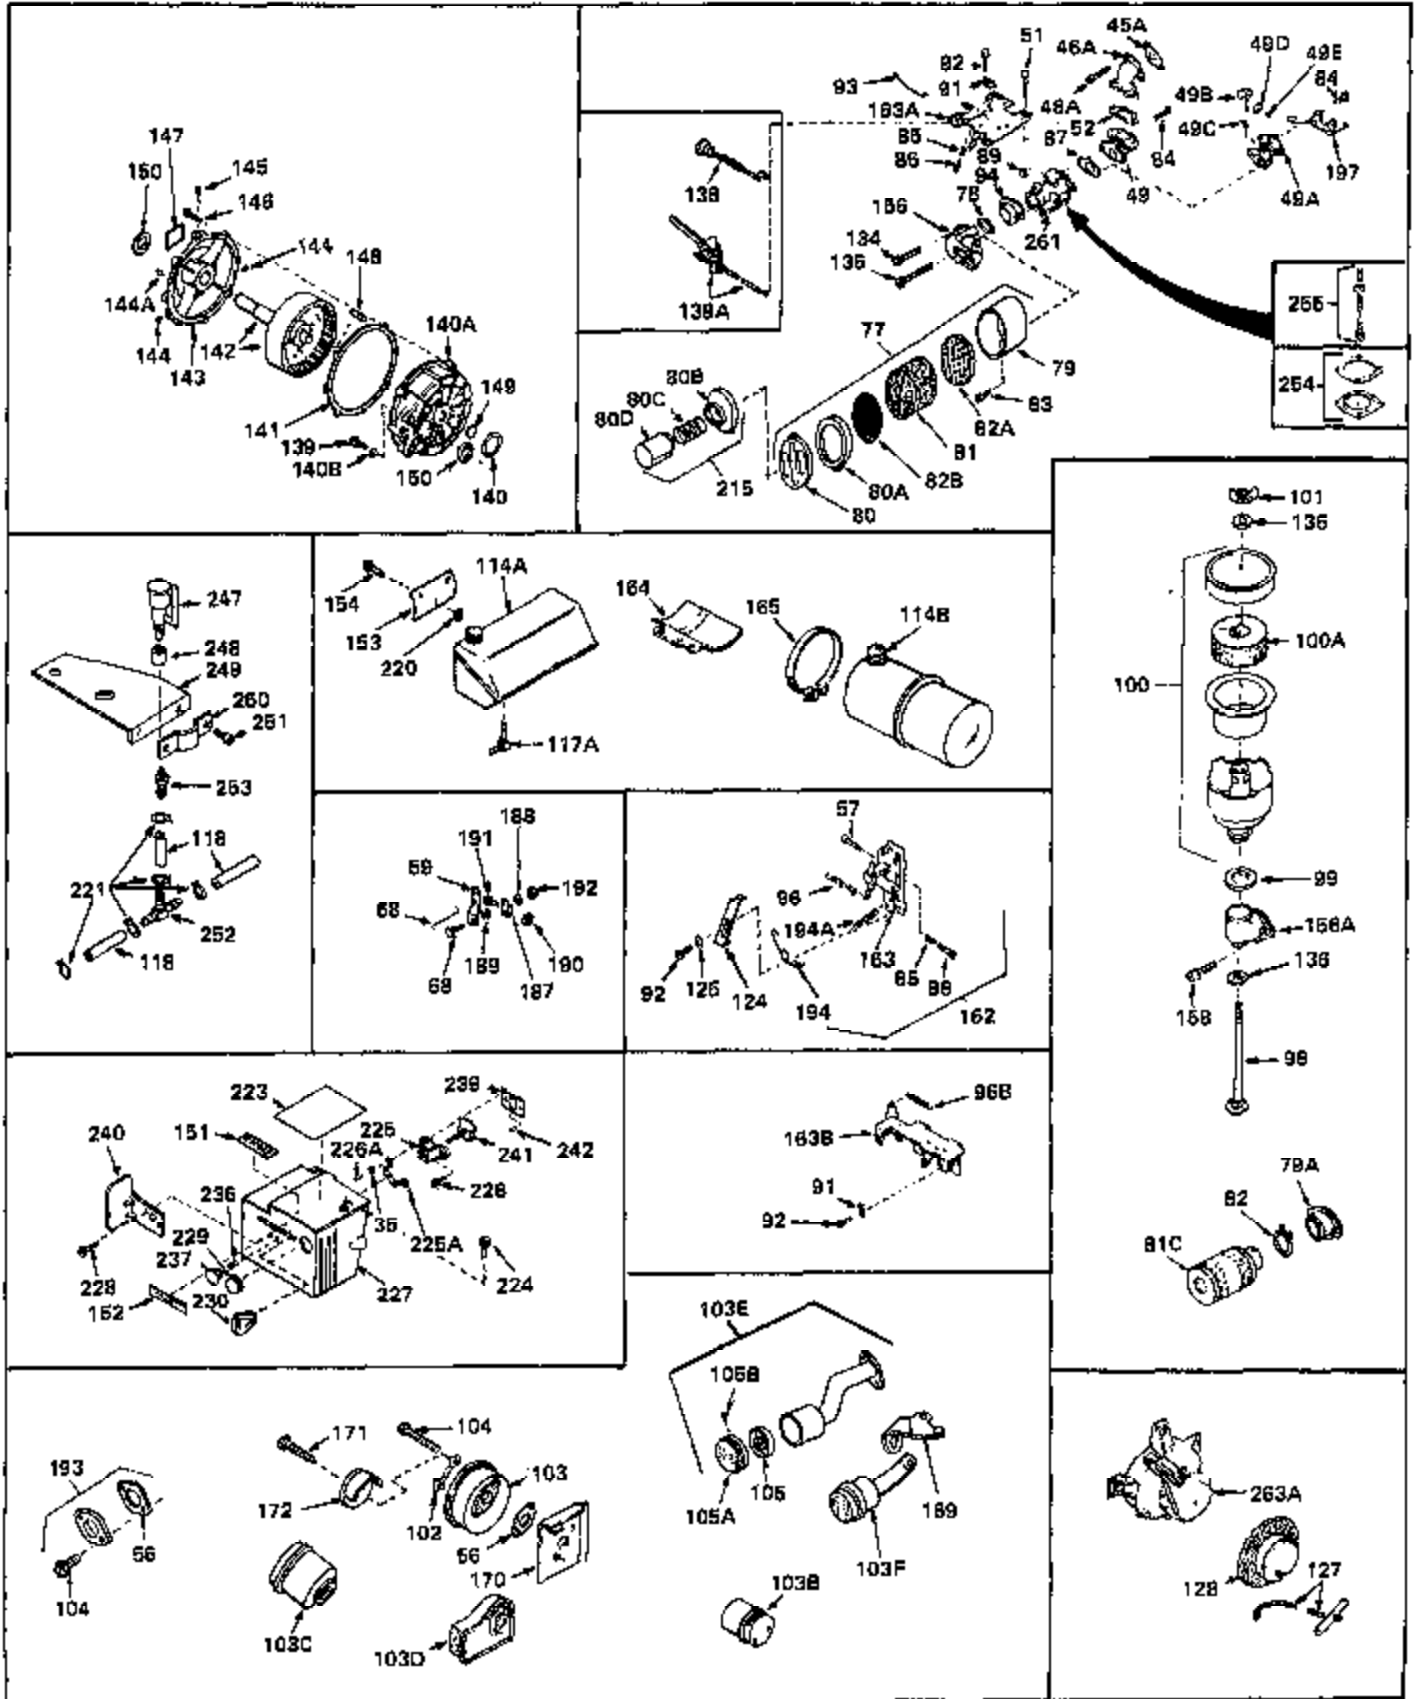

Ref #	Part Number	Qty	Description
231	30968	0	Nipple, Oil (2-1/2")
231	32678	0	Nipple, Oil drain
232	30969	0	Cap, Oil drain
233	28250	0	Decal, H.P. (3 H.P.)
233	30077	0	Decal, H.P. (3-1/2 H.P.)
233	31427	0	Decal, H.P. (2-1/2 H.P.)
234	590417	0	Screen, Starter cup
234A	590416	0	Cup, Starter
235	28942	0	Screw
235	30200	0	Screw
238	28545	0	Grommet, Plastic
243	30879	0	Bracket, Toggle switch
244	610164	0	Switch, Toggle
257	631021	0	Inlet Needle, Seat & Clip Assy.
259	30547A	0	Contact Assy., Breaker
260	30548A	0	Condenser
261A	631070A	0	Carburetor
262	610690A	0	Magneto, Tecumseh
263	590420	0	Starter, Rewind
264	33233	0	Gasket Set