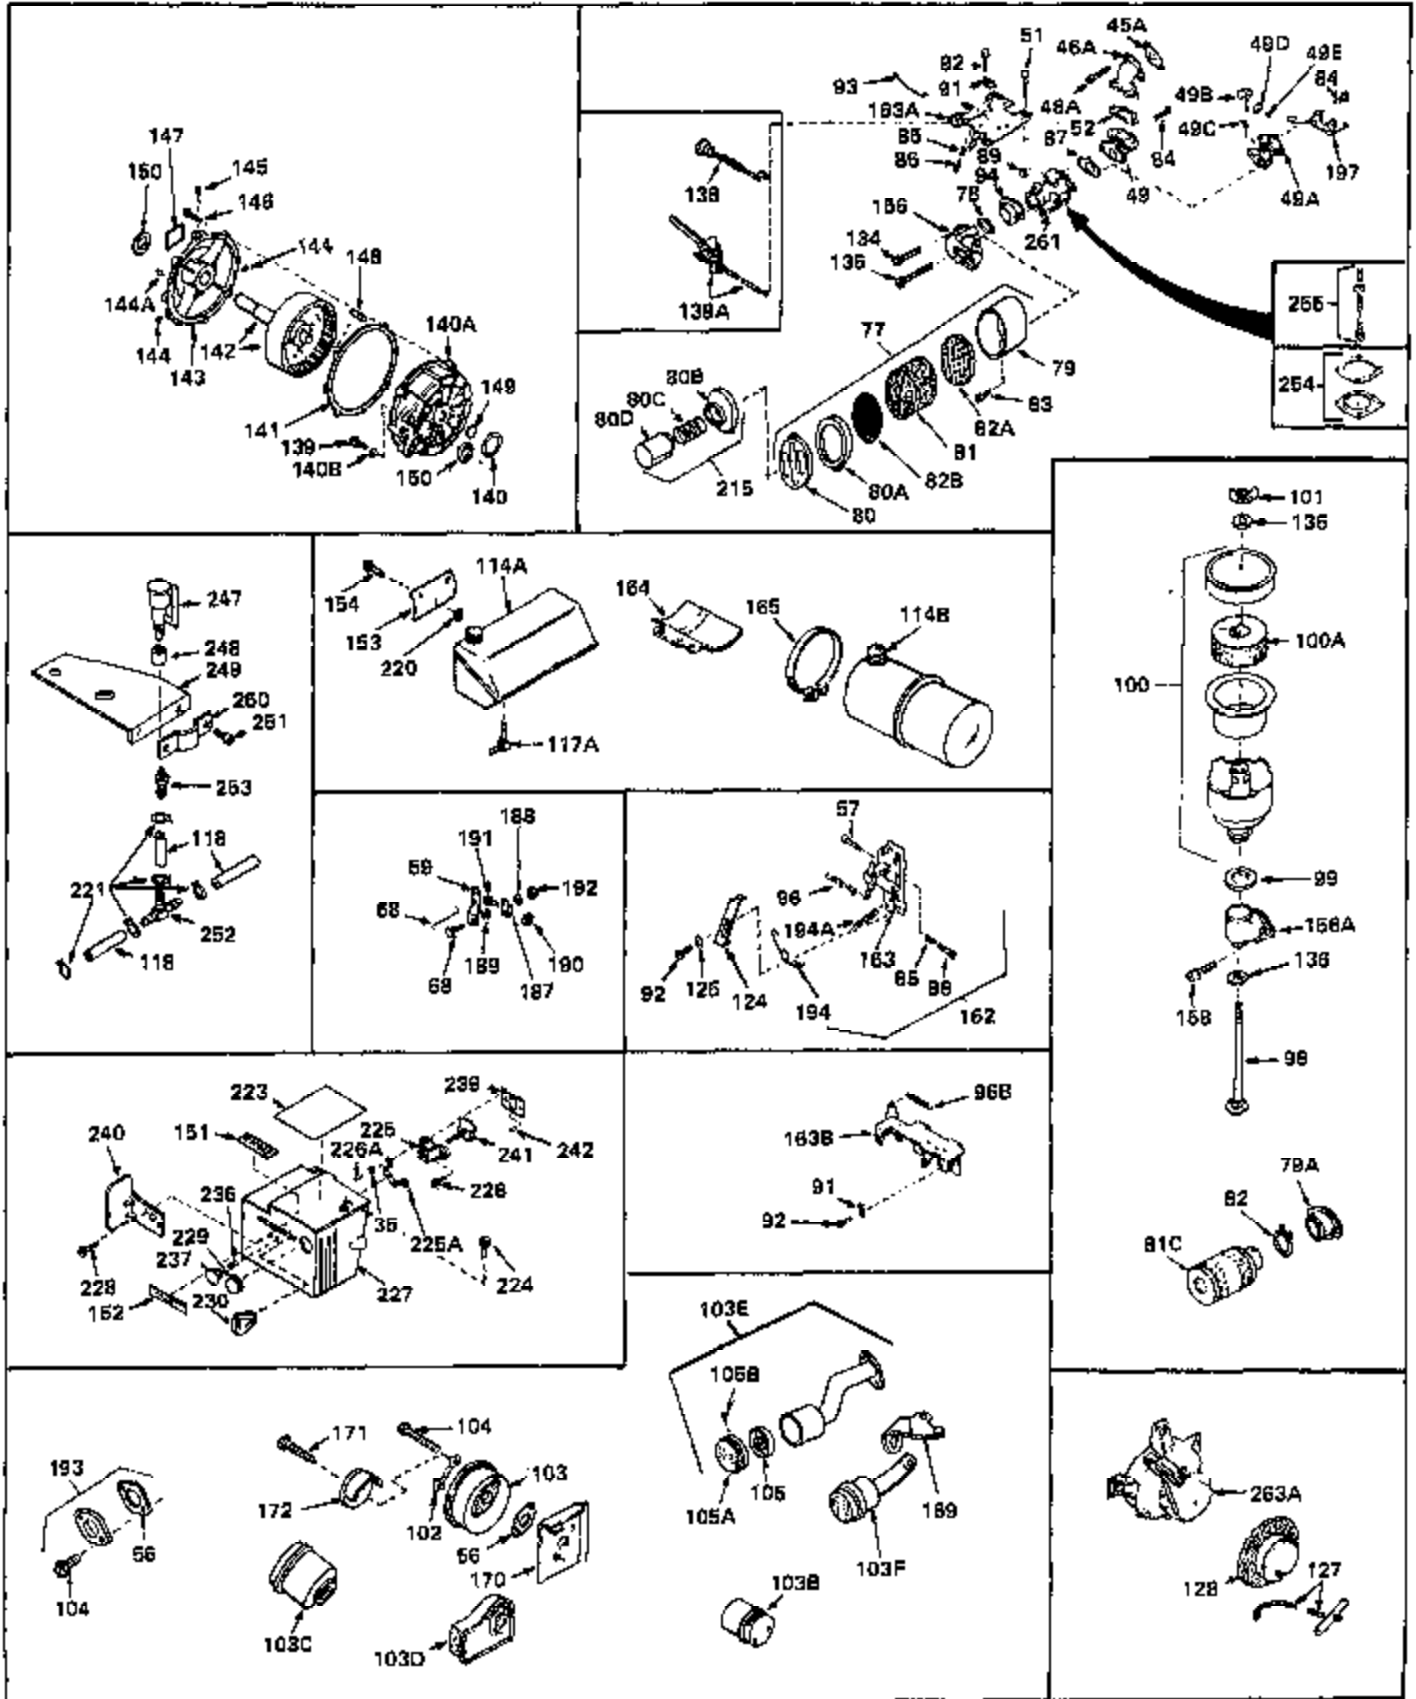

Ref #	Part Number	Qty	Description
234A	590416	0	Cup, Starter
234	590417	0	Screen, Starter cup
235	28942	0	Screw
235	30200	0	Screw
238	28545	0	Grommet, Plastic
243	30879	0	Bracket, Toggle switch
244	610164	0	Switch, Toggle
257	631021	0	Inlet Needle, Seat & Clip Assy.
259	30547A	0	Contact Assy., Breaker
260	30548A	0	Condenser
261A	631070A	0	Carburetor
262	610690A	0	Magneto, Tecumseh
263	590420	0	Starter, Rewind
264	33233	0	Gasket Set