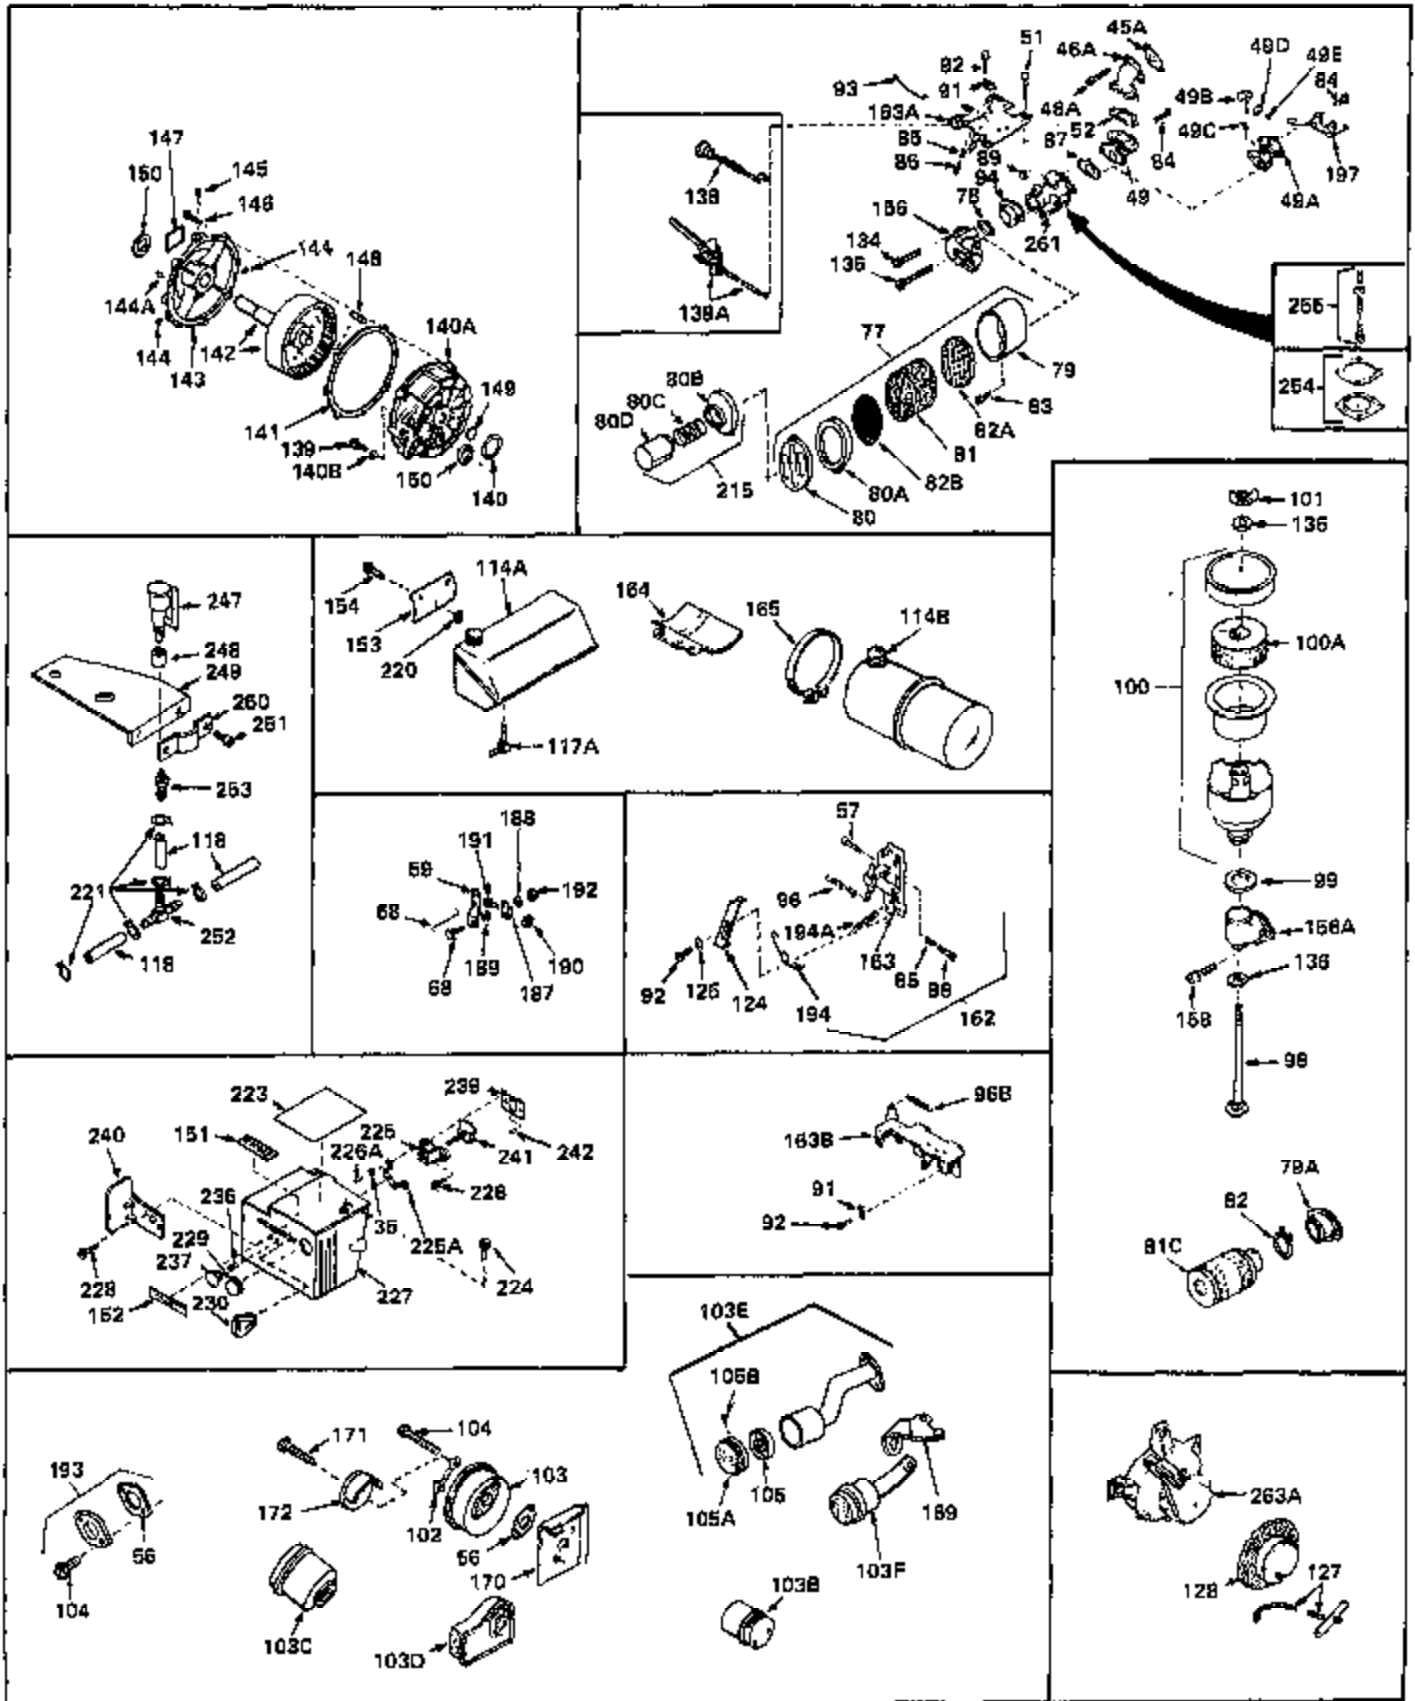

Ref #	Part Number	Qty	Description
234	590417	0	Screen, Starter cup
234A	590416	0	Cup, Starter
235	28942	0	Screw
235	30200	0	Screw
238	28545	0	Grommet, Plastic
243	30879	0	Bracket, Toggle switch
244	610164	0	Switch, Toggle
257	631021	0	Inlet Needle, Seat & Clip Assy.
259	30547A	0	Contact Assy., Breaker
260	30548A	0	Condenser
261A	631070A	0	Carburetor
262	610690A	0	Magneto, Tecumseh
263	590420	0	Starter, Rewind
264	33233	0	Gasket Set