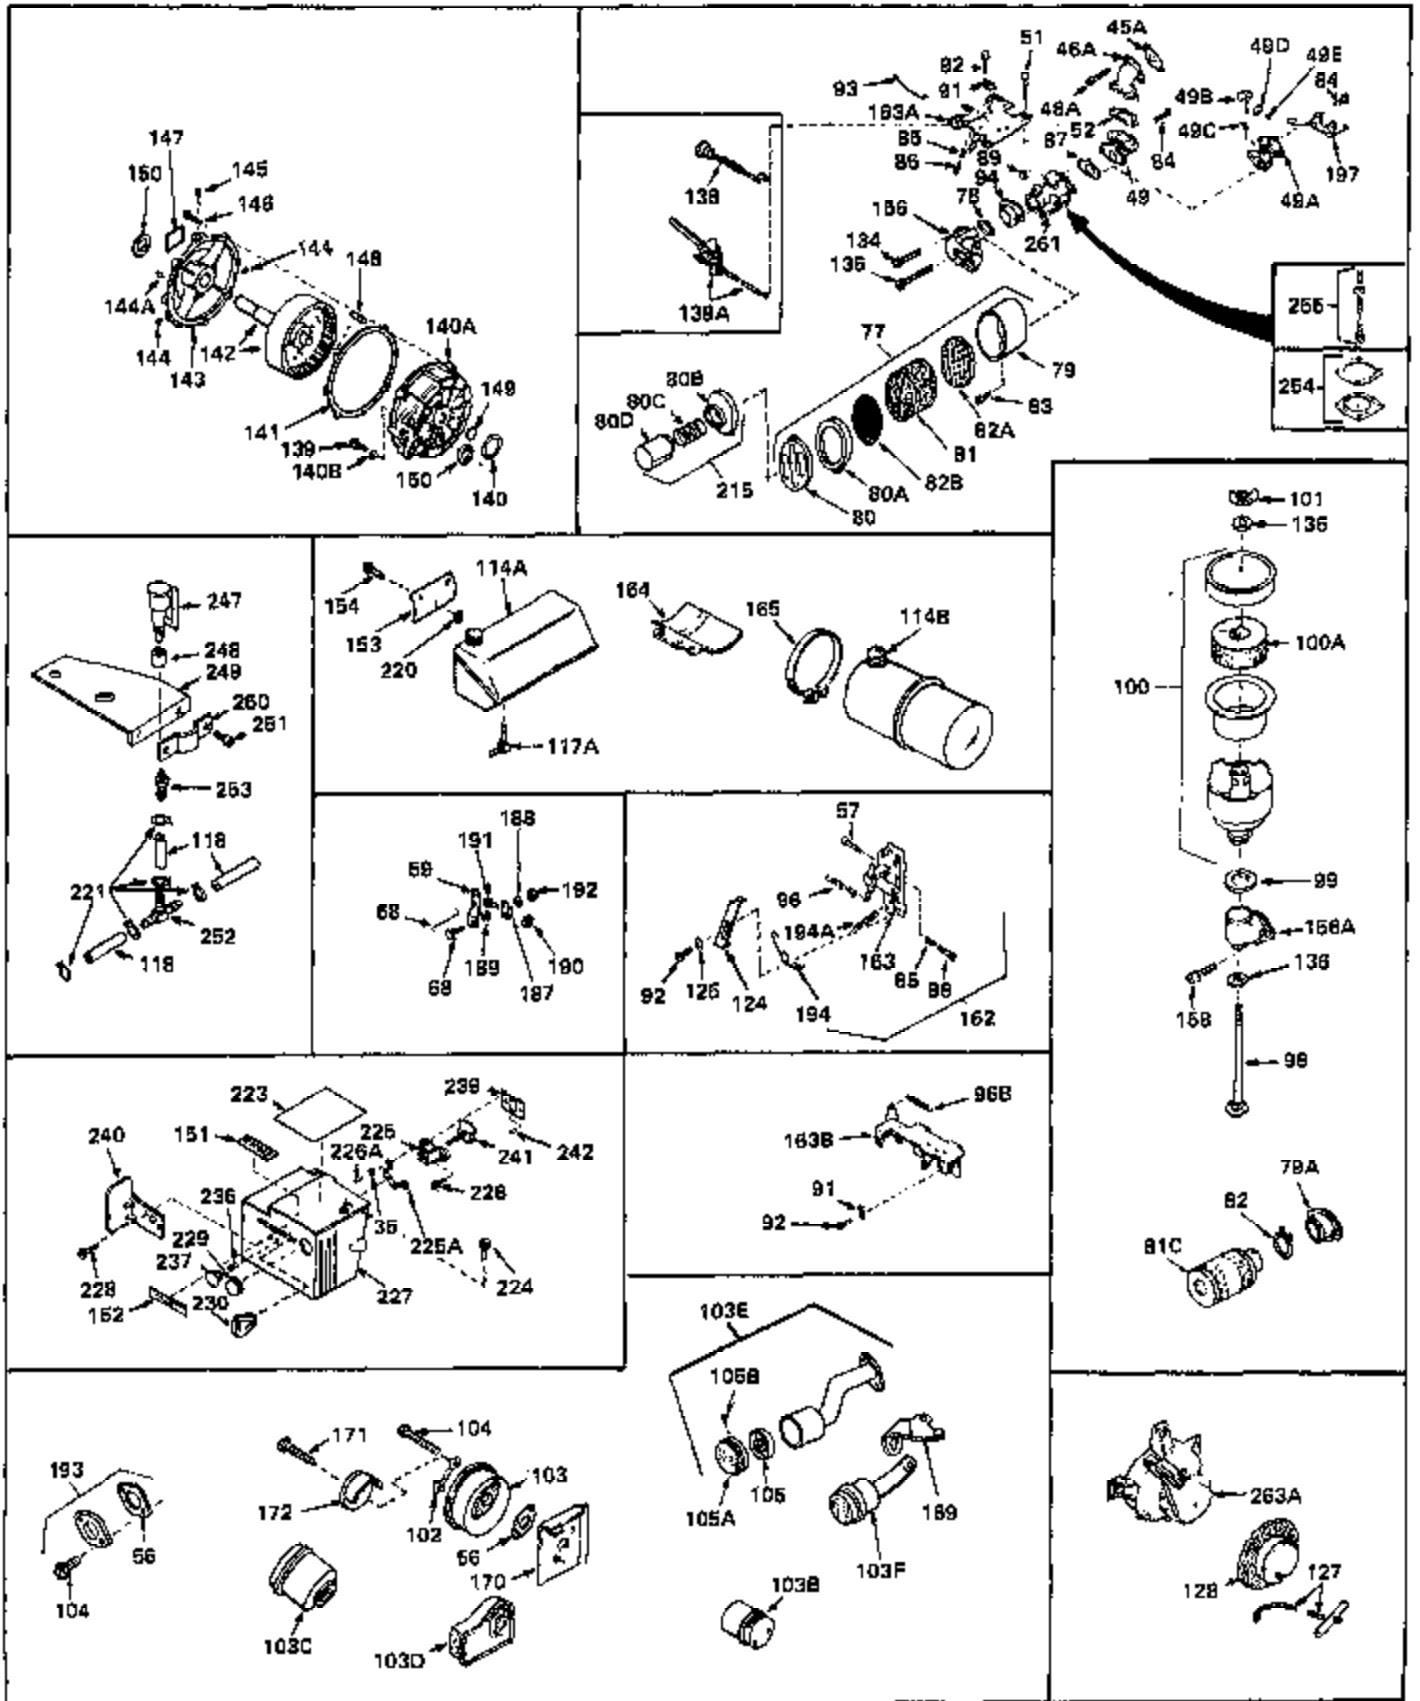

Ref #	Part Number	Qty	Description
36	8269	0	Washer
45A	30188	0	Gasket, Intake pipe
46A	31429	0	Pipe, Upper intake
48A	650451	0	Screw
49	31430	0	Pipe, Lower intake
51	650454	0	Screw, Fil. flex hd. 1/4-20 x 3/4
52	31340	0	Gasket, Intake pipe
56	30081	0	Gasket, Exhaust
57	28942	0	Screw
57	30091	0	Screw, Hex slotted washer hd., 8-32 x 1/2
57	30200	0	Screw
59	31336	0	Lever, Governor
68	650548	0	Screw, Hex washer hd., 8-32 x 5/16
77	31545	0	Cleaner Assy., Air
78	27272	0	Gasket, Air cleaner
79	450208	0	Body, Air cleaner
80	32302	0	Cover, Air cleaner
80C	450150	0	Spring, Pre-cleaner
80D	450124	0	Bag, Pre-cleaner
81	29961	0	Element, Air cleaner
82A	29962	0	Screen, Air cleaner
83	28820	0	Screw
83	650163	0	Screw, Fil. hd. Sems, 10-32 x 7/8
83	650399	0	Screw, Phil. fil. hd. Sems, 10-32 x 5/8
83	650709	0	Screw
84	30564	0	Screw
84	6201	0	Screw
84	6202	0	Screw
84	650551	0	Screw, Hex hd. cap, 1/4-28 x 1-1/4
85	28564	0	Spring, Compression
85	31342	0	Spring, Compression
85	32924	0	Spring, Compression
86	29500	0	Screw, Fil. hd. mach., Sems, 8-32 x 3/4
86	650549	0	Screw
86	650688	0	Screw, Hex hd., 10-32 x 1-5/16" (Drilled
87	31688	0	Gasket, Carburetor (1/8 thick)
89	29752	0	Nut
91	27793	0	Clip, Conduit
92	28942	0	Screw
96	31349	0	Spring, Extension
101	9577	0	Nut, Wing, 10-24
102	30083	0	Plate, Locking
103F	33288	0	Muffler
103	30996	0	Muffler
104	27182	0	Screw, Hex hd. cap, 1/4-20 x 3-3/8
104	650253	0	Screw, Hex hd. cap, 1/4-20 x 2-1/4
104	650327	0	Screw, Fil slotted hd. Sems, 114-20 x 2-1/2
104	650493	0	Screw, Hex hd. Sems, 1/4-20 x 1-3/4
104	650561	0	Screw
104	650599	0	Screw, Hex hd. cap, Sems, 1/4-20 x 1-1/2
104	650795	0	Screw, Hex hd. cap, Sems, 1/4-20 x 2-5/16
105B	650578	0	Screw
105A	33172	0	Cover, Muffler
105	33171	0	Screen, Muffler
117A	28584	0	Strainer & Elbow
118	29774	0	Line, Fuel (Braided 8.25")
118	30705	0	Line, Fuel (Braided 16")
118	30962	0	Line, Fuel (Braided 32")