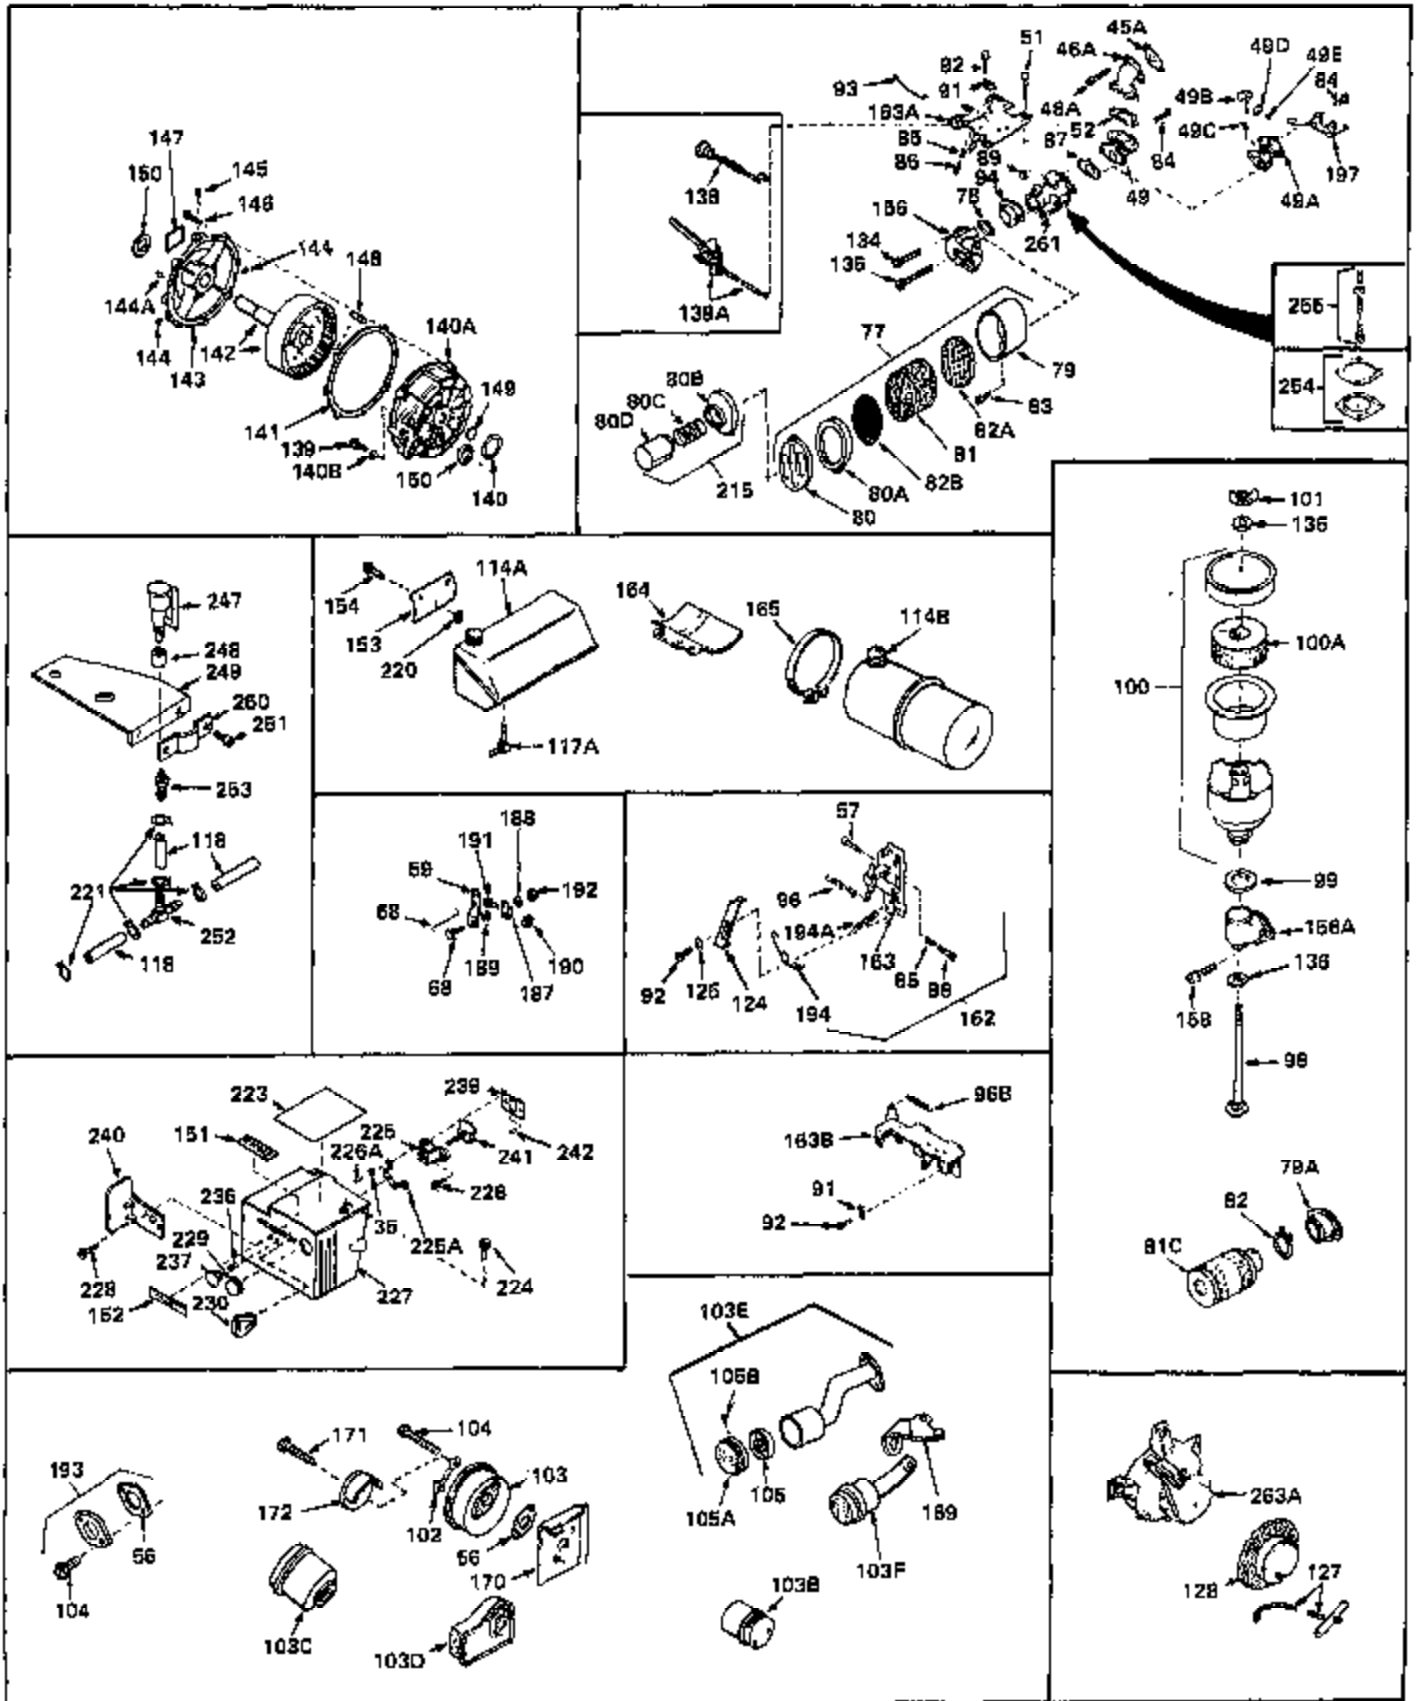

Ref #	Part Number	Qty	Description
234A	590416	0	Cup, Starter
234	590417	0	Screen, Starter cup
235	28942	0	Screw
235	30200	0	Screw
238	28545	0	Grommet, Plastic
243	30879	0	Bracket, Toggle switch
244	610164	0	Switch, Toggle
257	631021	0	Inlet Needle, Seat & Clip Assy.
259	30547A	0	Contact Assy., Breaker
260	30548A	0	Condenser
261A	631134	0	Carburetor
262	610690A	0	Magneto, Tecumseh
263	590420	0	Starter, Rewind
264	33233	0	Gasket Set