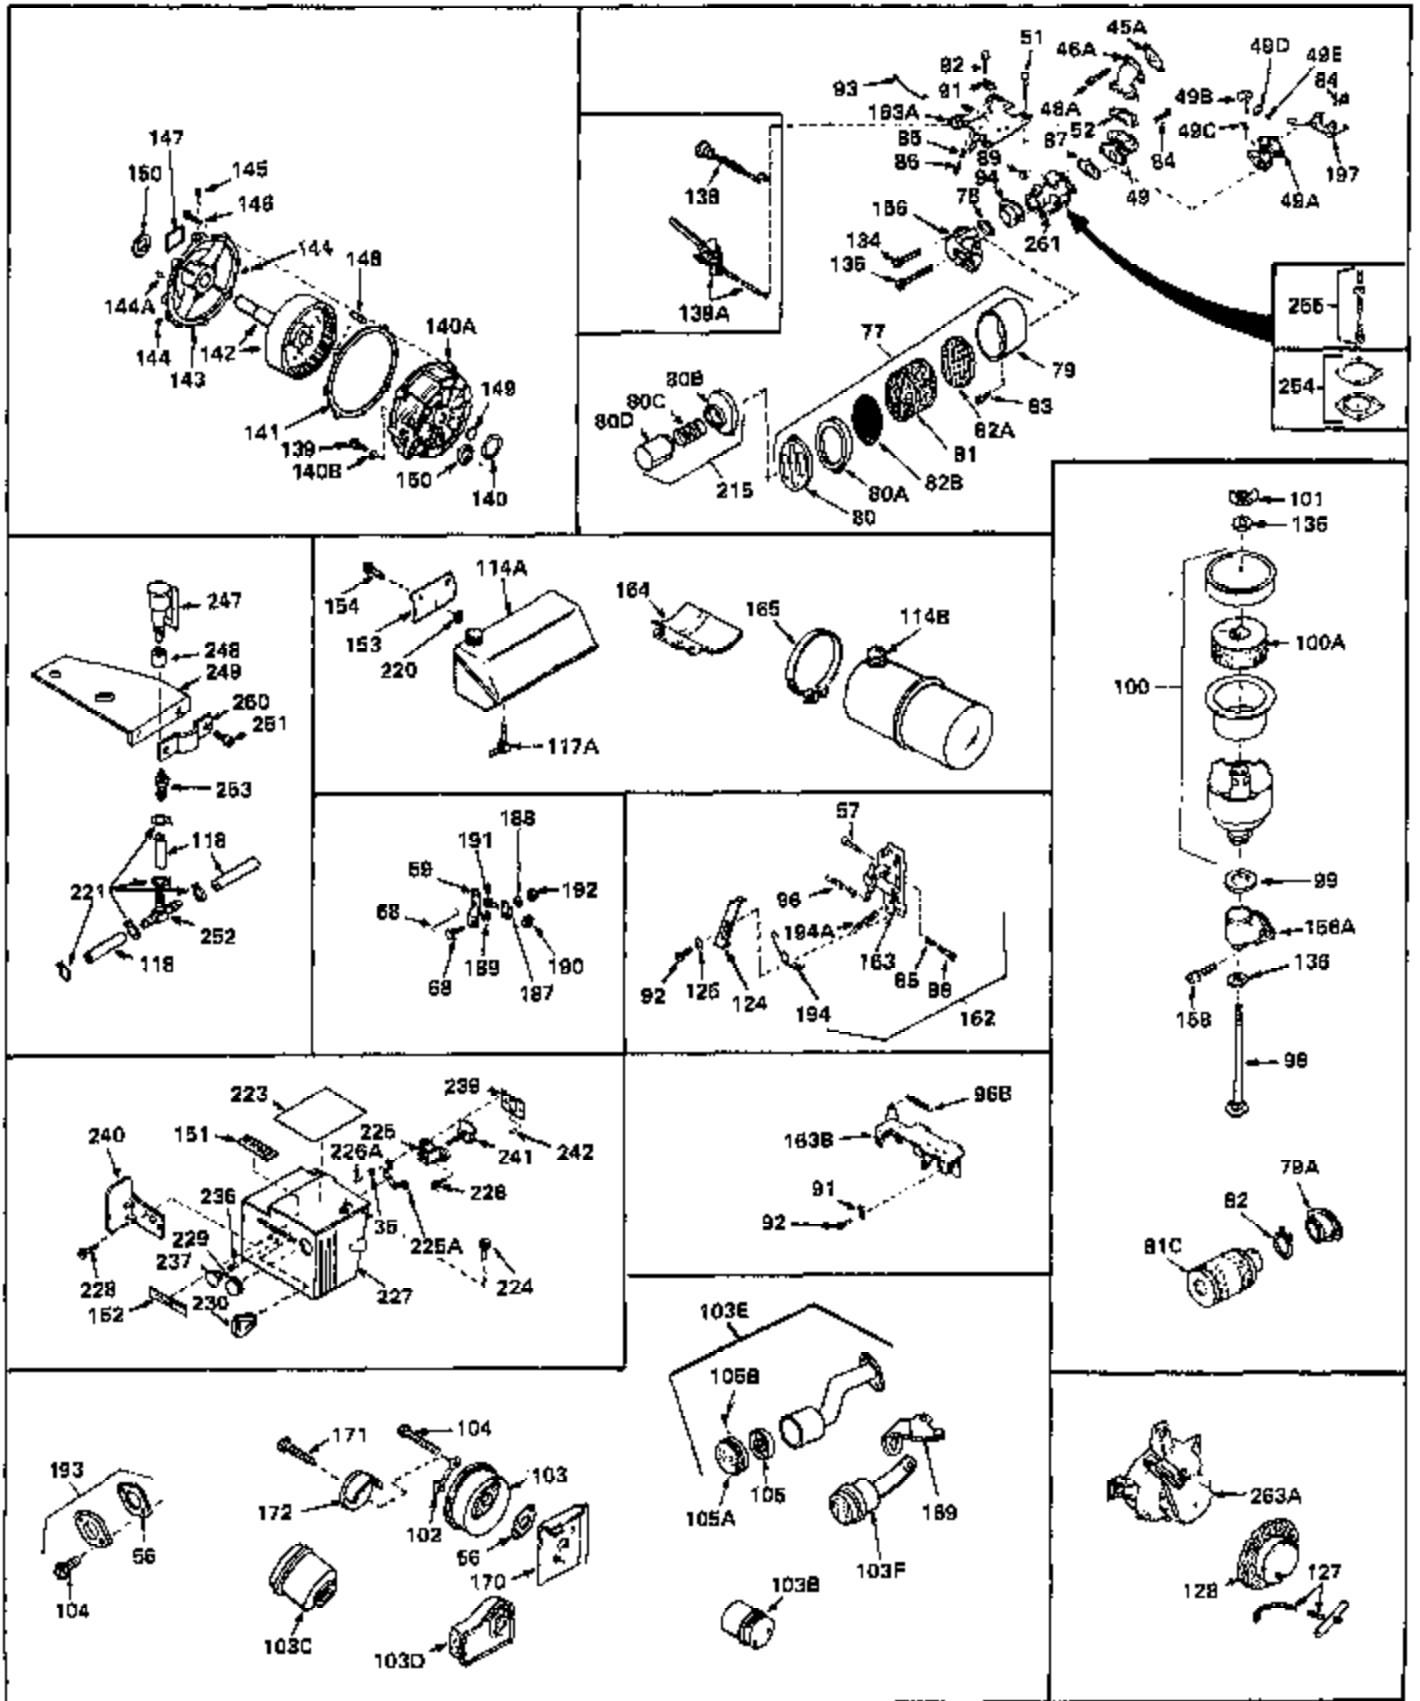

Ref #	Part Number	Qty	Description
233	30077	0	Decal, H.P. (3-1/2 H.P.)
233	31427	0	Decal, H.P. (2-1/2 H.P.)
234A	590416	0	Cup, Starter
234	590417	0	Screen, Starter cup
235	28942	0	Screw
235	30200	0	Screw
238	28545	0	Grommet, Plastic
243	30879	0	Bracket, Toggle switch
244	610164	0	Switch, Toggle
257	631021	0	Inlet Needle, Seat & Clip Assy.
259	30547A	0	Contact Assy., Breaker
260	30548A	0	Condenser
261A	631070A	0	Carburetor
262	610690A	0	Magneto, Tecumseh
264	33233	0	Gasket Set