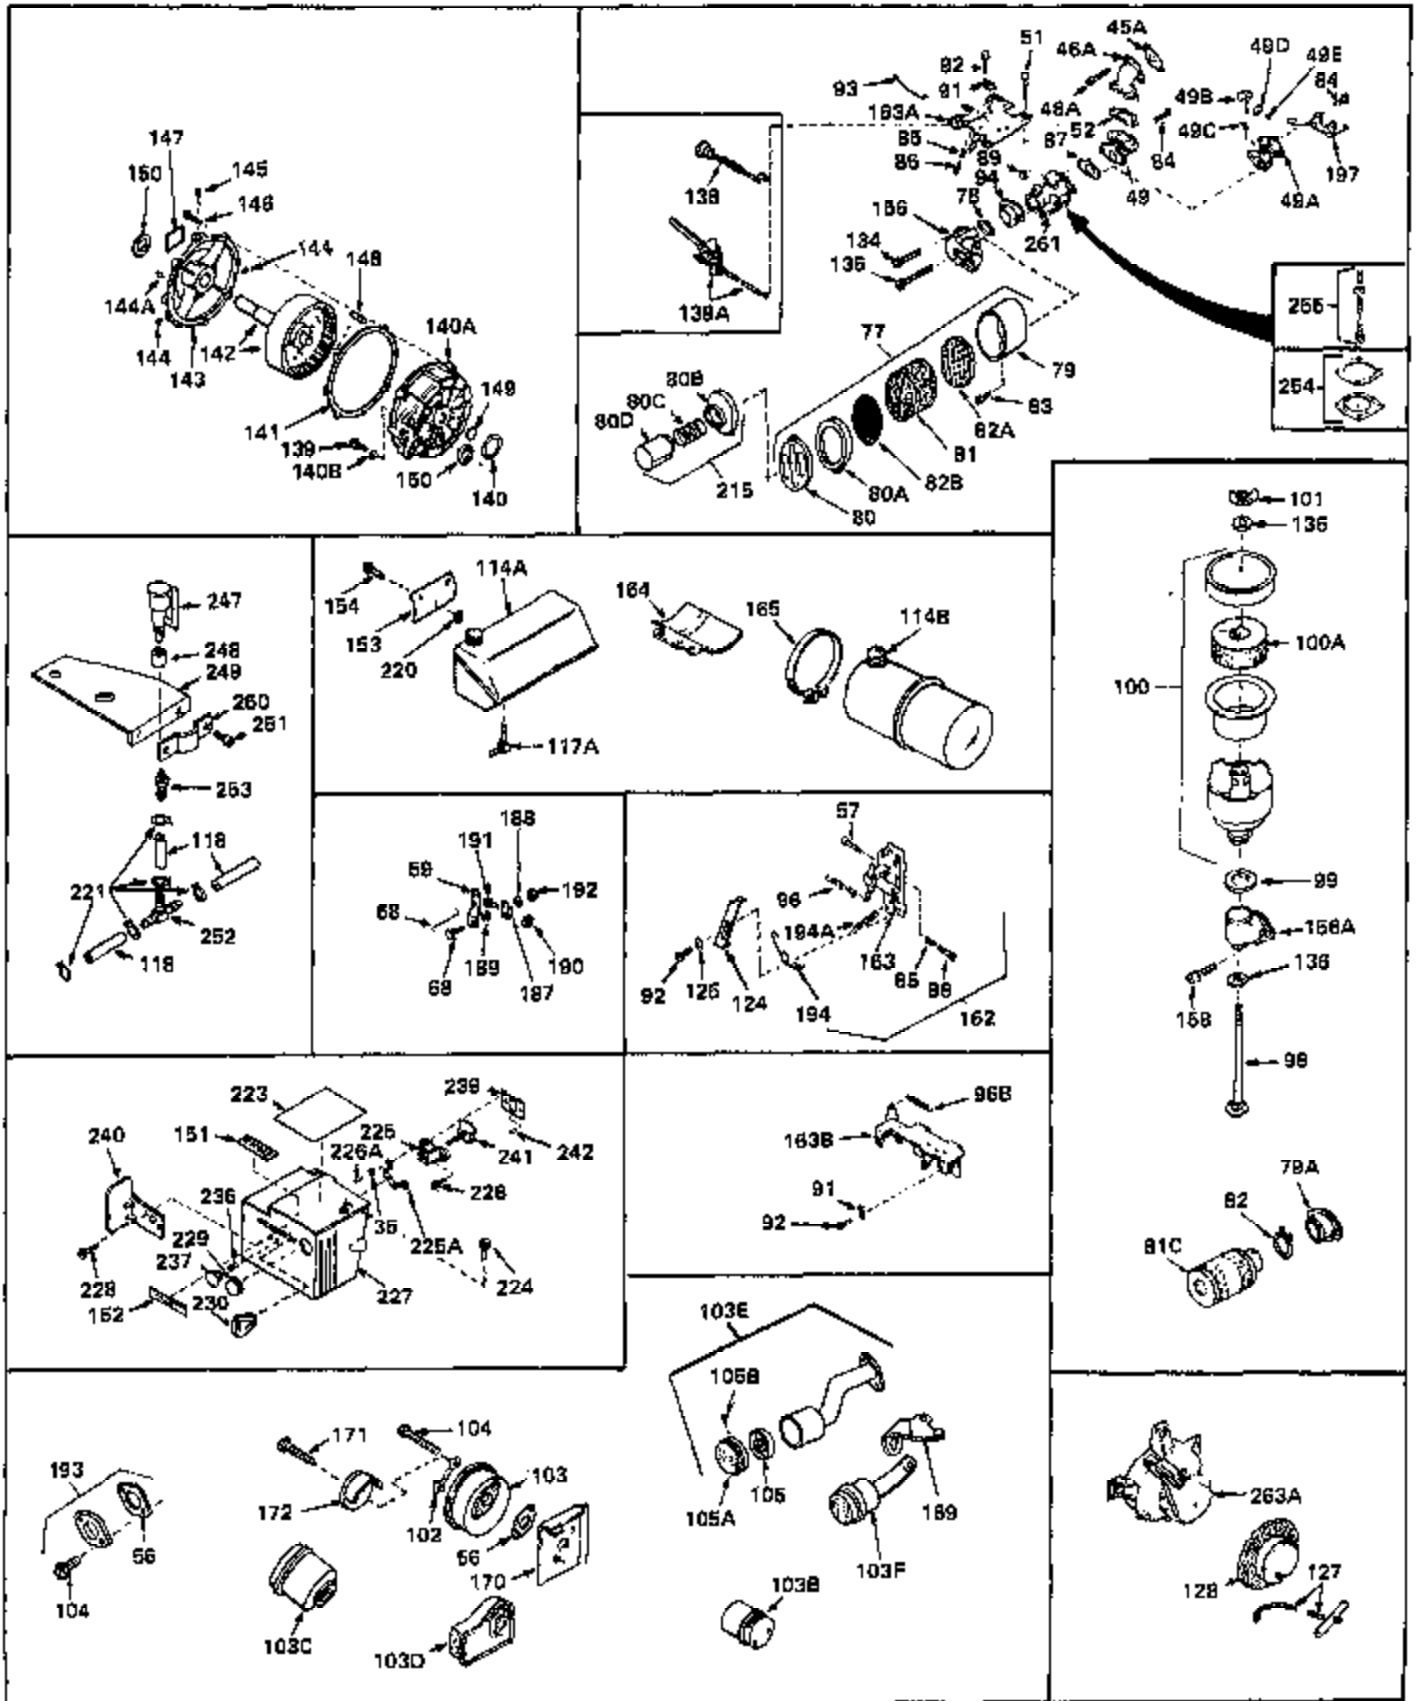

Ref #	Part Number	Qty	Description
36	8269	0	Washer
45A	30188	0	Gasket, Intake pipe
46A	31429	0	Pipe, Upper intake
48A	650451	0	Screw
49	31430	0	Pipe, Lower intake
51	650454	0	Screw, Fil. flex hd. 1/4-20 x 3/4
52	31340	0	Gasket, Intake pipe
56	30081	0	Gasket, Exhaust
57	28942	0	Screw
57	30091	0	Screw, Hex slotted washer hd., 8-32 x 1/2
57	30200	0	Screw
59	31336	0	Lever, Governor
68	650548	0	Screw, Hex washer hd., 8-32 x 5/16
77	31545	0	Cleaner Assy., Air
78	27272	0	Gasket, Air cleaner
79	31312	0	Body, Air cleaner
80D	450124	0	Bag, Pre-cleaner
80	30585	0	Cover, Air cleaner
80C	450150	0	Spring, Pre-cleaner
81	29961	0	Element, Air cleaner
82A	29962	0	Screen, Air cleaner
83	28820	0	Screw
83	650163	0	Screw, Fil. hd. Sems, 10-32 x 7/8
83	650399	0	Screw, Phil. fil. hd. Sems, 10-32 x 5/8
83	650709	0	Screw
84	30564	0	Screw
84	6201	0	Screw
84	6202	0	Screw
84	650551	0	Screw, Hex hd. cap, 1/4-28 x 1-1/4
85	28564	0	Spring, Compression
85	31342	0	Spring, Compression
85	32924	0	Spring, Compression
86	29500	0	Screw, Fil. hd. mach., Sems, 8-32 x 3/4
86	650549	0	Screw
86	650688	0	Screw, Hex hd., 10-32 x 1-5/16" (Drilled
87	31688	0	Gasket, Carburetor (1/8 thick)
89	29752	0	Nut
91	27793	0	Clip, Conduit
92	28942	0	Screw
101	9577	0	Nut, Wing, 10-24
102	30083	0	Plate, Locking
103	30996	0	Muffler
103F	33288	0	Muffler
104	27182	0	Screw, Hex hd. cap, 1/4-20 x 3-3/8
104	650253	0	Screw, Hex hd. cap, 1/4-20 x 2-1/4
104	650327	0	Screw, Fil slotted hd. Sems, 114-20 x 2-1/2
104	650493	0	Screw, Hex hd. Sems, 1/4-20 x 1-3/4
104	650561	0	Screw
104	650599	0	Screw, Hex hd. cap, Sems, 1/4-20 x 1-1/2
104	650795	0	Screw, Hex hd. cap, Sems, 1/4-20 x 2-5/16
105	33171	0	Screen, Muffler
105B	650578	0	Screw
105A	33172	0	Cover, Muffler
117A	28584	0	Strainer & Elbow
118	29774	0	Line, Fuel (Braided 8.25")
118	30705	0	Line, Fuel (Braided 16")
118	30962	0	Line, Fuel (Braided 32")
134	650163	0	Screw, Fil. hd. Sems, 10-32 x 7/8