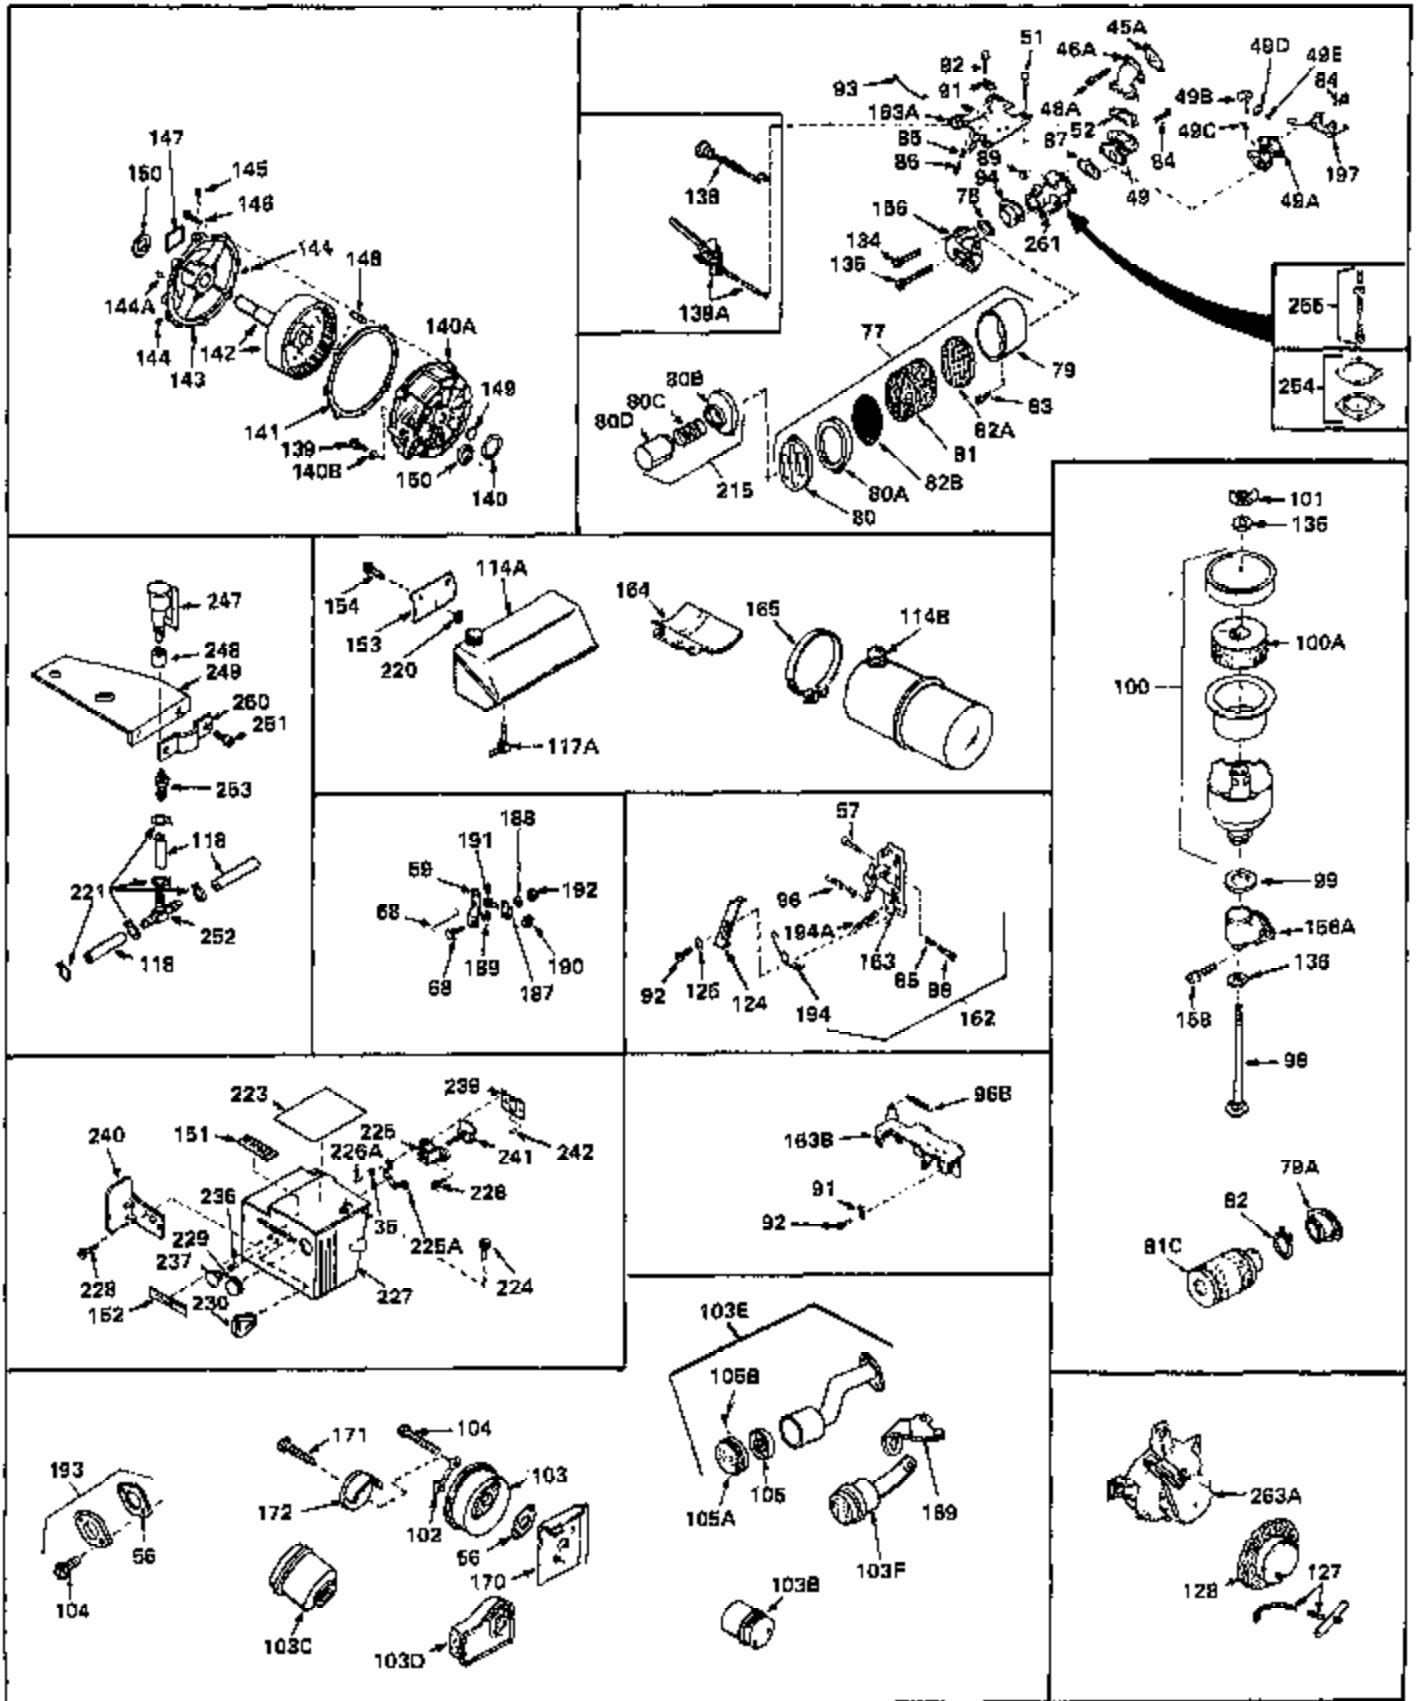

Ref #	Part Number	Qty	Description
36	8269	0	Washer
45A	30188	0	Gasket, Intake pipe
48A	650451	0	Screw
51	650454	0	Screw, Fil. flex hd. 1/4-20 x 3/4
56	33170	0	Gasket, Exhaust
57	28942	0	Screw
57	30091	0	Screw, Hex slotted washer hd., 8-32 x 1/2
57	30200	0	Screw
59	31510	0	Lever, Governor
68	650548	0	Screw, Hex washer hd., 8-32 x 5/16
77	31545	0	Cleaner Assy., Air
78	27272	0	Gasket, Air cleaner
80D	450124	0	Bag, Pre-cleaner
80C	450150	0	Spring, Pre-cleaner
82A	29962	0	Screen, Air cleaner
83	650399	0	Screw, Phil. fil. hd. Sems, 10-32 x 5/8
83	650709	0	Screw
83	28820	0	Screw
83	650163	0	Screw, Fil. hd. Sems, 10-32 x 7/8
84	30564	0	Screw
84	6201	0	Screw
84	6202	0	Screw
84	650551	0	Screw, Hex hd. cap, 1/4-28 x 1-1/4
85	28564	0	Spring, Compression
85	31342	0	Spring, Compression
85	32924	0	Spring, Compression
86	29500	0	Screw, Fil. hd. mach., Sems, 8-32 x 3/4
86	650549	0	Screw
86	650688	0	Screw, Hex hd., 10-32 x 1-5/16" (Drilled
87	26756	0	Gasket, Carburetor
89	29752	0	Nut
91	27793	0	Clip, Conduit
92	28942	0	Screw
96B	31426	0	Spring, Extension
101	9577	0	Nut, Wing, 10-24
102	30083	0	Plate, Locking
103F	33288	0	Muffler
103E	33126A	0	Muffler
104	27182	0	Screw, Hex hd. cap, 1/4-20 x 3-3/8
104	650253	0	Screw, Hex hd. cap, 1/4-20 x 2-1/4
104	650327	0	Screw, Fil slotted hd. Sems, 114-20 x 2-1/2
104	650493	0	Screw, Hex hd. Sems, 1/4-20 x 1-3/4
104	650561	0	Screw
104	650599	0	Screw, Hex hd. cap, Sems, 1/4-20 x 1-1/2
104	650795	0	Screw, Hex hd. cap, Sems, 1/4-20 x 2-5/16
105A	33172	0	Cover, Muffler
105	33171	0	Screen, Muffler
105B	650578	0	Screw
117A	28584	0	Strainer & Elbow
118	29774	0	Line, Fuel (Braided 8.25")
118	30705	0	Line, Fuel (Braided 16")
118	30962	0	Line, Fuel (Braided 32")
127	590343	0	Rope & Handle Assy., Starter
128	30892	0	Pulley, Rope starter
134	650163	0	Screw, Fil. hd. Sems, 10-32 x 7/8
135	650520	0	Screw
135	650544	0	Screw, Pan flex hd., 10-24 x 7/8
136	27183	0	Washer, Fiber