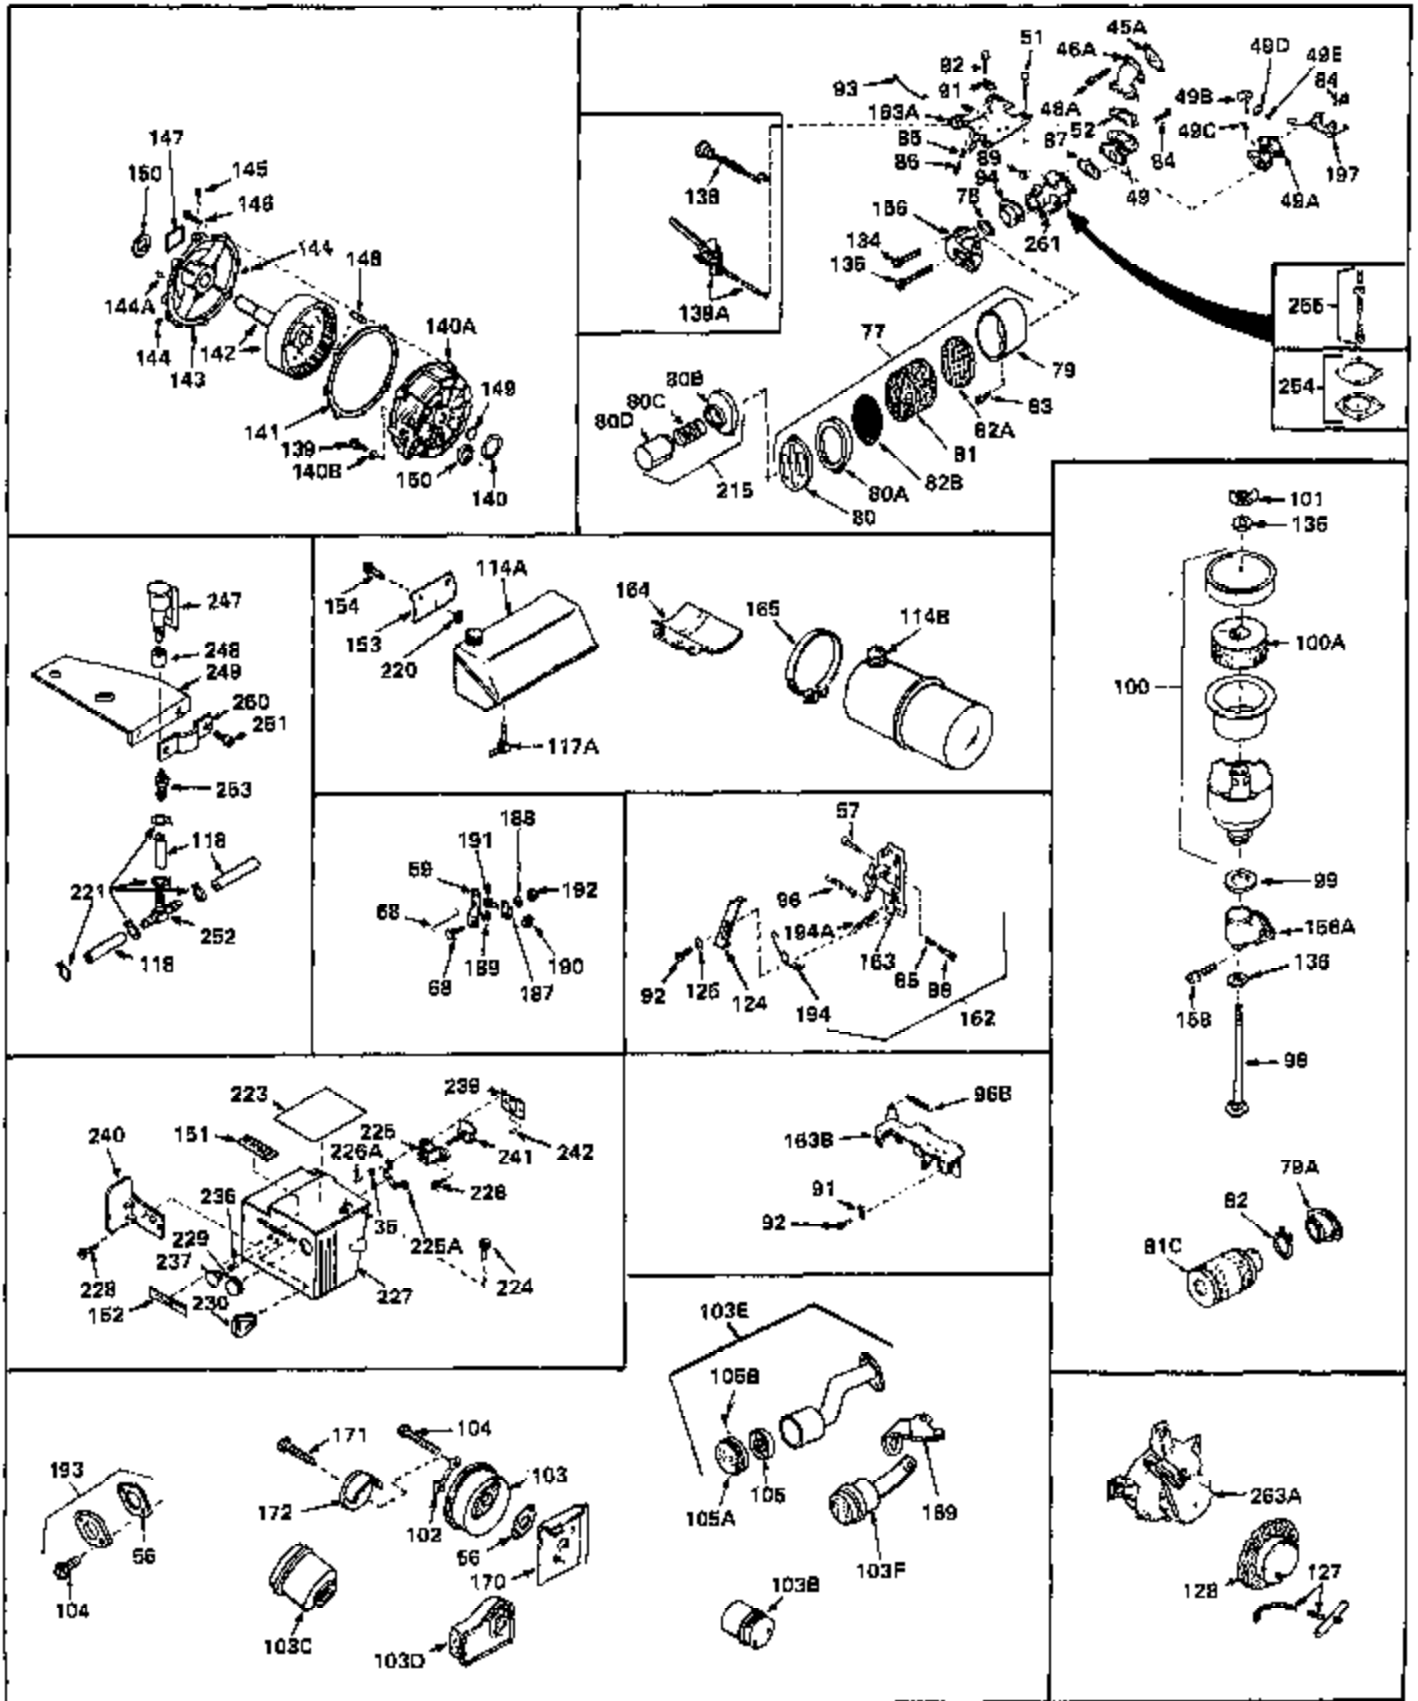

Ref #	Part Number	Qty	Description
36	8269	0	Washer
45A	30188	0	Gasket, Intake pipe
48A	650451	0	Screw
51	650454	0	Screw, Fil. flex hd. 1/4-20 x 3/4
56	33170	0	Gasket, Exhaust
57	28942	0	Screw
57	30091	0	Screw, Hex slotted washer hd., 8-32 x 1/2
57	30200	0	Screw
59	31510	0	Lever, Governor
68	650548	0	Screw, Hex washer hd., 8-32 x 5/16
77	31545	0	Cleaner Assy., Air
78	27272	0	Gasket, Air cleaner
80D	450124	0	Bag, Pre-cleaner
80C	450150	0	Spring, Pre-cleaner
82A	29962	0	Screen, Air cleaner
83	650399	0	Screw, Phil. fil. hd. Sems, 10-32 x 5/8
83	650709	0	Screw
83	28820	0	Screw
83	650163	0	Screw, Fil. hd. Sems, 10-32 x 7/8
84	30564	0	Screw
84	6201	0	Screw
84	6202	0	Screw
84	650551	0	Screw, Hex hd. cap, 1/4-28 x 1-1/4
85	28564	0	Spring, Compression
85	31342	0	Spring, Compression
85	32924	0	Spring, Compression
86	29500	0	Screw, Fil. hd. mach., Sems, 8-32 x 3/4
86	650549	0	Screw
86	650688	0	Screw, Hex hd., 10-32 x 1-5/16" (Drilled
87	26756	0	Gasket, Carburetor
89	29752	0	Nut
91	27793	0	Clip, Conduit
92	28942	0	Screw
96B	31426	0	Spring, Extension
101	9577	0	Nut, Wing, 10-24
102	30083	0	Plate, Locking
103F	33288	0	Muffler
103E	33126A	0	Muffler
104	27182	0	Screw, Hex hd. cap, 1/4-20 x 3-3/8
104	650253	0	Screw, Hex hd. cap, 1/4-20 x 2-1/4
104	650327	0	Screw, Fil slotted hd. Sems, 114-20 x 2-1/2
104	650493	0	Screw, Hex hd. Sems, 1/4-20 x 1-3/4
104	650561	0	Screw
104	650599	0	Screw, Hex hd. cap, Sems, 1/4-20 x 1-1/2
104	650795	0	Screw, Hex hd. cap, Sems, 1/4-20 x 2-5/16
105B	650578	0	Screw
105A	33172	0	Cover, Muffler
105	33171	0	Screen, Muffler
117A	28584	0	Strainer & Elbow
118	29774	0	Line, Fuel (Braided 8.25")
118	30705	0	Line, Fuel (Braided 16")
118	30962	0	Line, Fuel (Braided 32")
134	650163	0	Screw, Fil. hd. Sems, 10-32 x 7/8
135	650520	0	Screw
135	650544	0	Screw, Pan flex hd., 10-24 x 7/8
136	27183	0	Washer, Fiber
136	31905	0	Washer, Paper
138A	24522	0	Control, Throttle