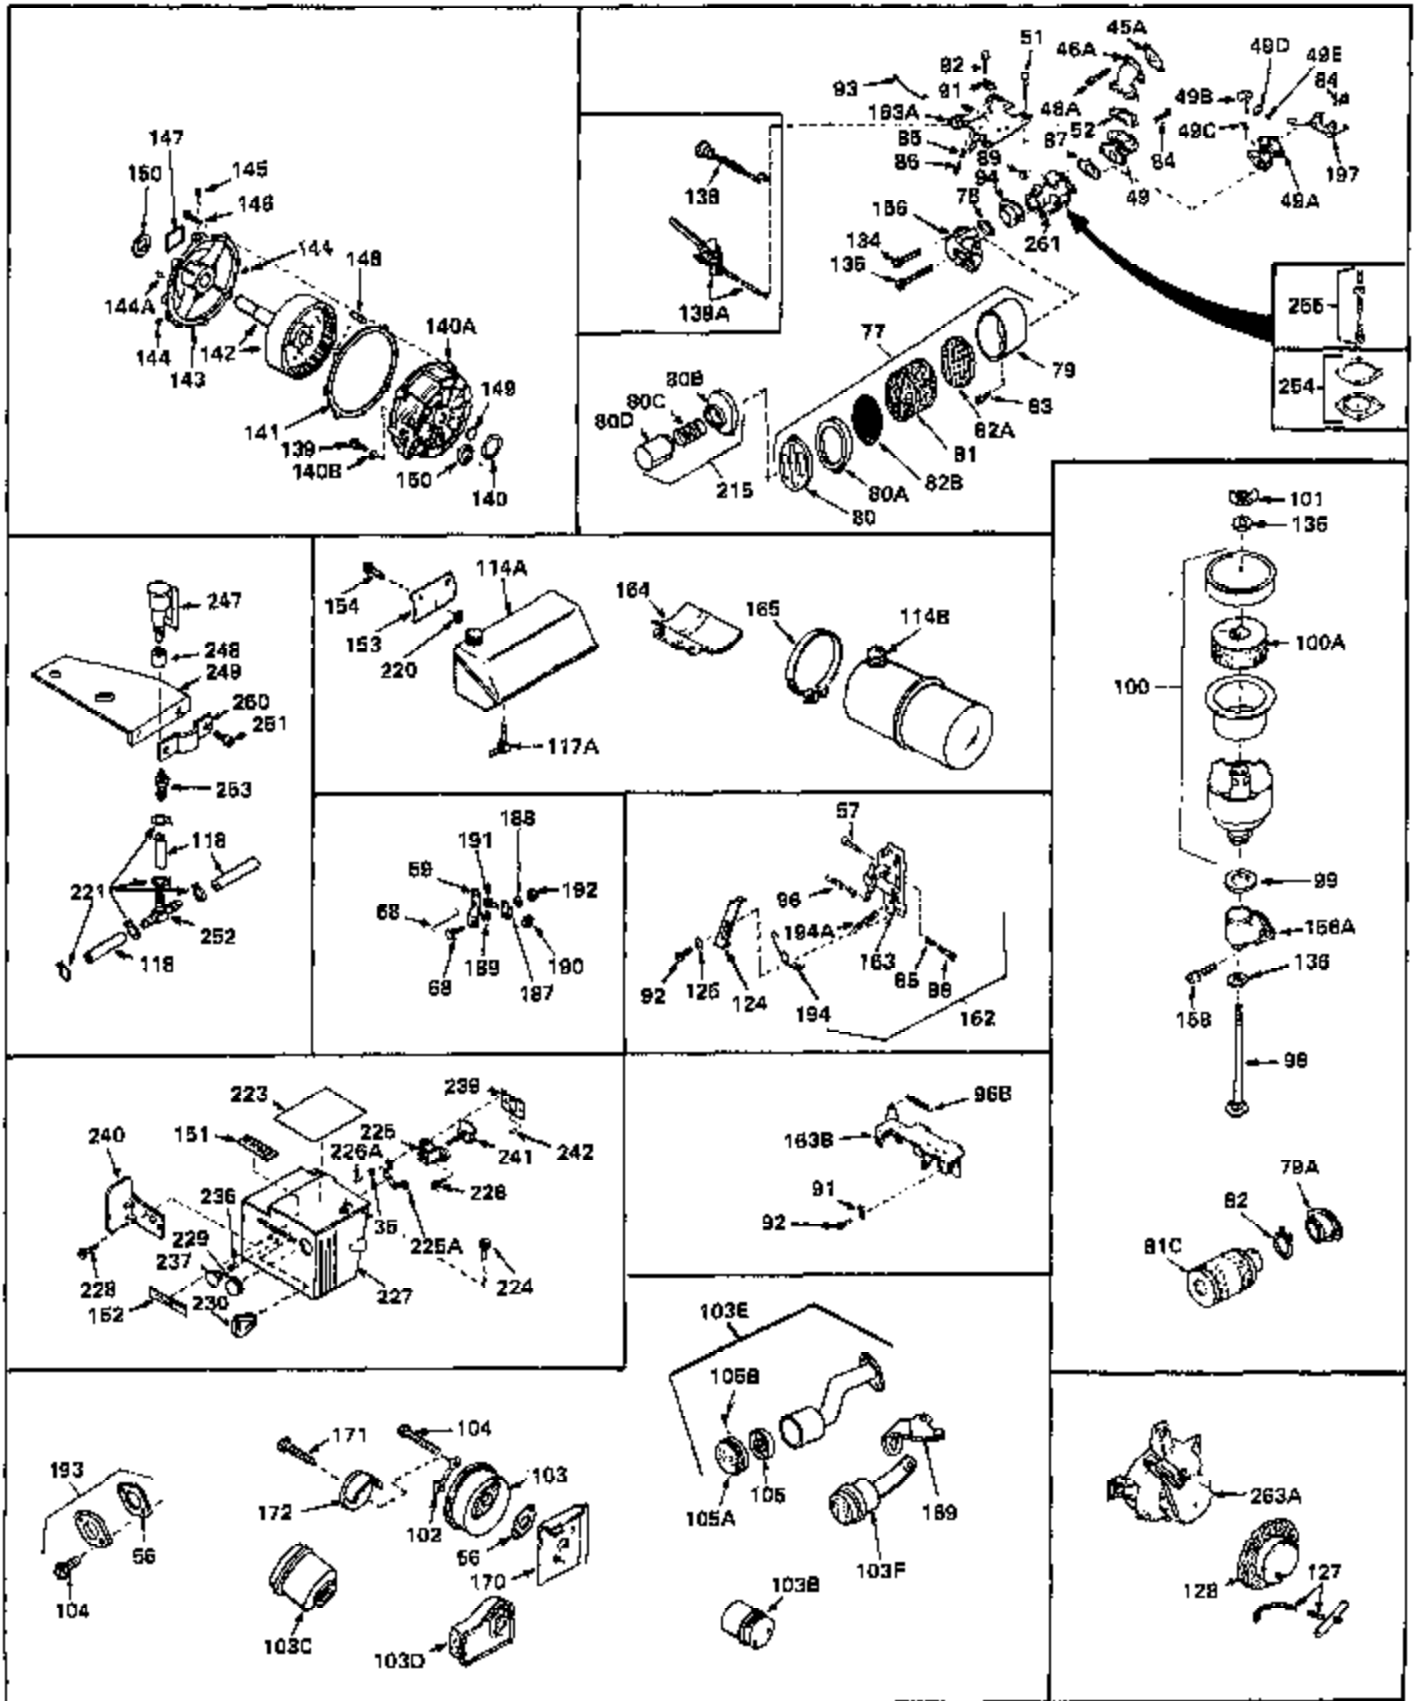

Ref #	Part Number	Qty	Description
36	8269	0	Washer
45A	30188	0	Gasket, Intake pipe
48A	650451	0	Screw
51	650454	0	Screw, Fil. flex hd. 1/4-20 x 3/4
56	30081	0	Gasket, Exhaust
57	28942	0	Screw
57	30091	0	Screw, Hex slotted washer hd., 8-32 x 1/2
57	30200	0	Screw
59	31510	0	Lever, Governor
68	650548	0	Screw, Hex washer hd., 8-32 x 5/16
77	31545	0	Cleaner Assy., Air
78	27272	0	Gasket, Air cleaner
80D	450124	0	Bag, Pre-cleaner
80C	450150	0	Spring, Pre-cleaner
82A	29962	0	Screen, Air cleaner
83	650399	0	Screw, Phil. fil. hd. Sems, 10-32 x 5/8
83	650709	0	Screw
83	28820	0	Screw
83	650163	0	Screw, Fil. hd. Sems, 10-32 x 7/8
84	30564	0	Screw
84	6201	0	Screw
84	6202	0	Screw
84	650551	0	Screw, Hex hd. cap, 1/4-28 x 1-1/4
85	28564	0	Spring, Compression
85	31342	0	Spring, Compression
85	32924	0	Spring, Compression
86	29500	0	Screw, Fil. hd. mach., Sems, 8-32 x 3/4
86	650549	0	Screw
86	650688	0	Screw, Hex hd., 10-32 x 1-5/16" (Drilled
87	26756	0	Gasket, Carburetor
89	29752	0	Nut
91	27793	0	Clip, Conduit
92	28942	0	Screw
101	9577	0	Nut, Wing, 10-24
102	30083	0	Plate, Locking
103	30996	0	Muffler
103F	33288	0	Muffler
104	27182	0	Screw, Hex hd. cap, 1/4-20 x 3-3/8
104	650253	0	Screw, Hex hd. cap, 1/4-20 x 2-1/4
104	650327	0	Screw, Fil slotted hd. Sems, 114-20 x 2-1/2
104	650493	0	Screw, Hex hd. Sems, 1/4-20 x 1-3/4
104	650561	0	Screw
104	650599	0	Screw, Hex hd. cap, Sems, 1/4-20 x 1-1/2
104	650795	0	Screw, Hex hd. cap, Sems, 1/4-20 x 2-5/16
105	33171	0	Screen, Muffler
105B	650578	0	Screw
105A	33172	0	Cover, Muffler
117A	28584	0	Strainer & Elbow
118	29774	0	Line, Fuel (Braided 8.25")
118	30705	0	Line, Fuel (Braided 16")
118	30962	0	Line, Fuel (Braided 32")
134	650163	0	Screw, Fil. hd. Sems, 10-32 x 7/8
135	650520	0	Screw
135	650544	0	Screw, Pan flex hd., 10-24 x 7/8
136	27183	0	Washer, Fiber
136	31905	0	Washer, Paper
138	30985	0	Control, Throttle
138A	24522	0	Control, Throttle