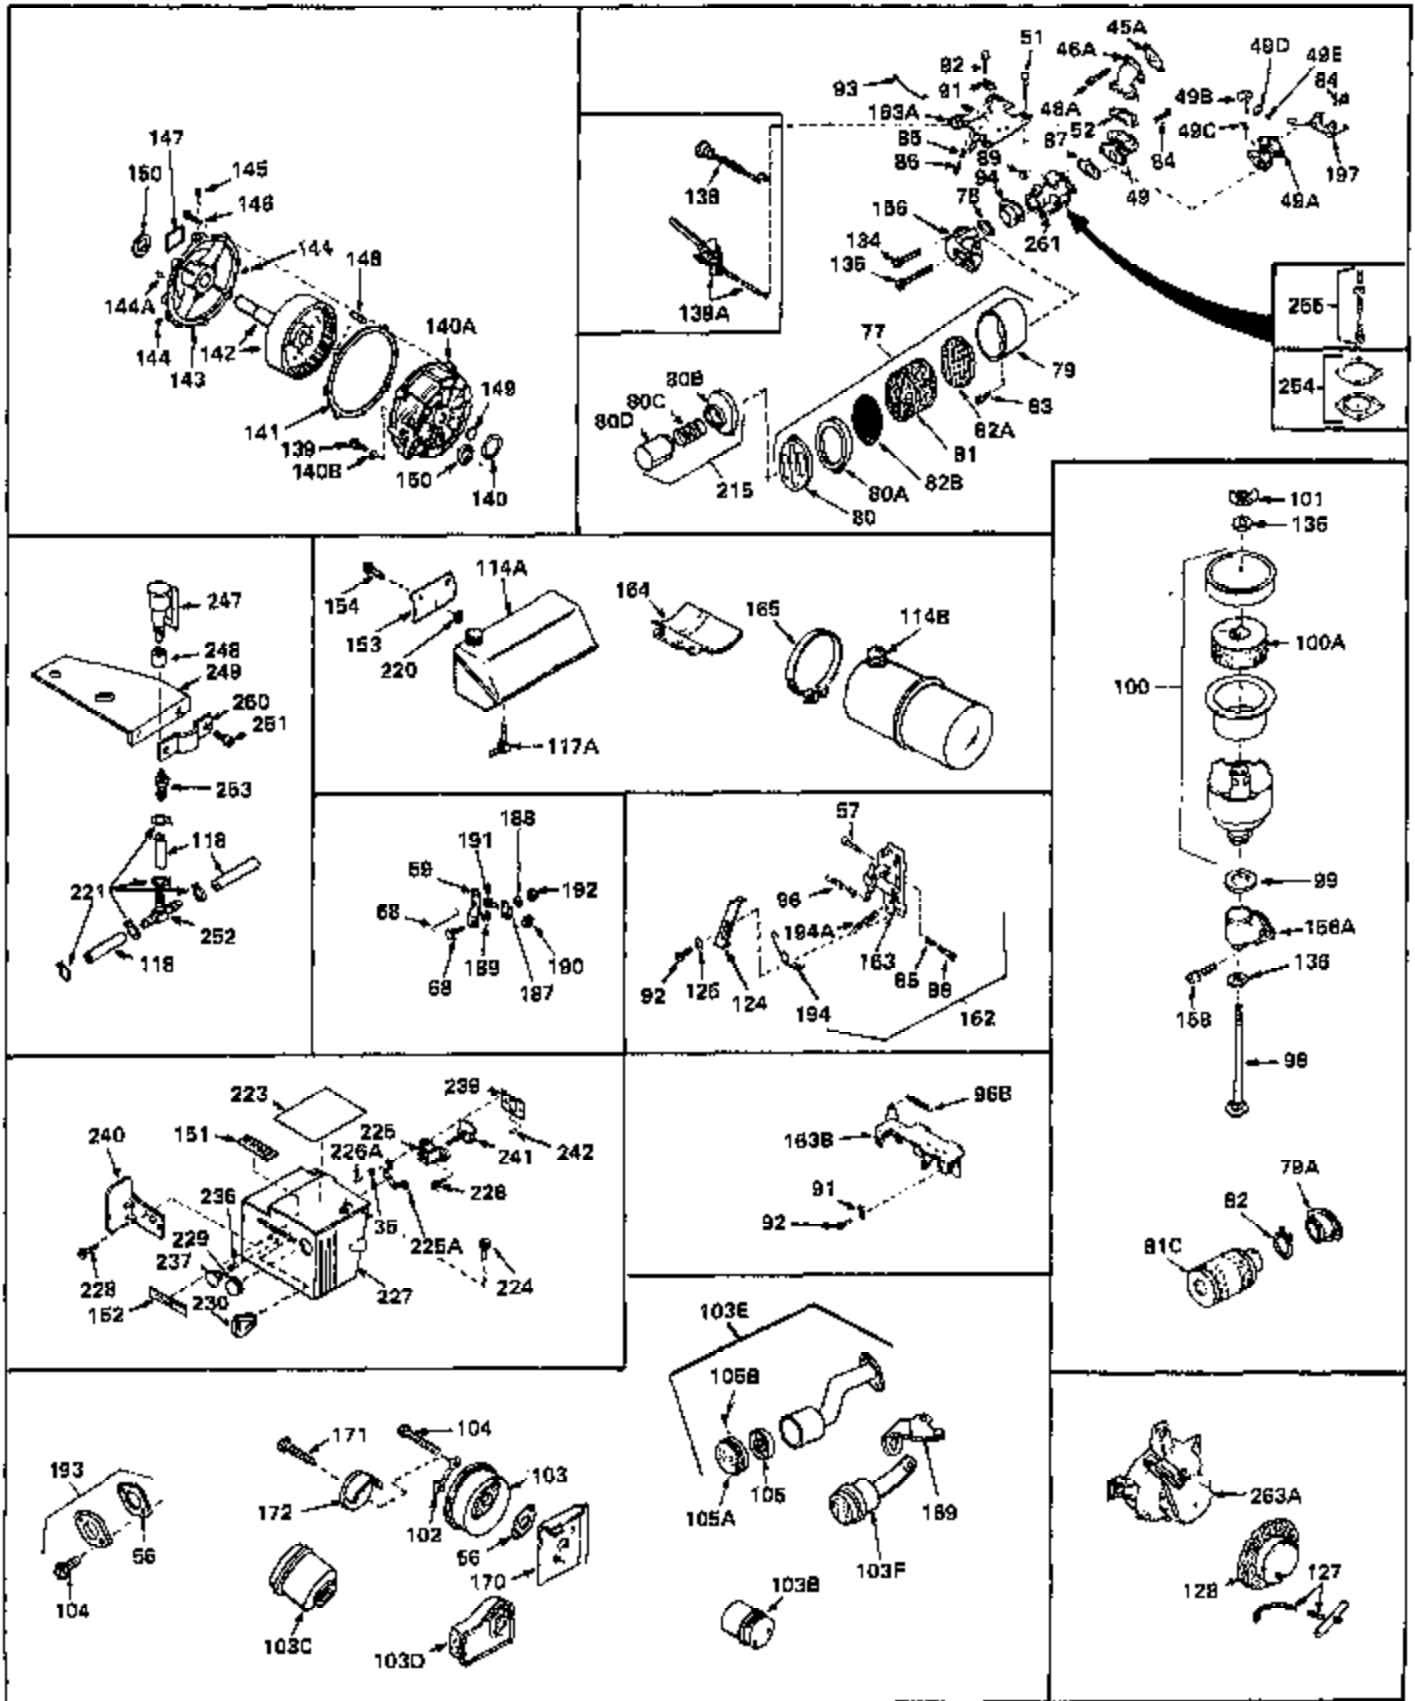

Ref #	Part Number	Qty	Description
36	8269	0	Washer
45A	30188	0	Gasket, Intake pipe
48A	650451	0	Screw
51	650454	0	Screw, Fil. flex hd. 1/4-20 x 3/4
56	30081	0	Gasket, Exhaust
57	28942	0	Screw
57	30091	0	Screw, Hex slotted washer hd., 8-32 x 1/2
57	30200	0	Screw
59	31510	0	Lever, Governor
68	650548	0	Screw, Hex washer hd., 8-32 x 5/16
77	31545	0	Cleaner Assy., Air
78	27272	0	Gasket, Air cleaner
80D	450124	0	Bag, Pre-cleaner
80C	450150	0	Spring, Pre-cleaner
82A	29962	0	Screen, Air cleaner
83	650399	0	Screw, Phil. fil. hd. Sems, 10-32 x 5/8
83	650709	0	Screw
83	28820	0	Screw
83	650163	0	Screw, Fil. hd. Sems, 10-32 x 7/8
84	30564	0	Screw
84	6201	0	Screw
84	6202	0	Screw
84	650551	0	Screw, Hex hd. cap, 1/4-28 x 1-1/4
85	28564	0	Spring, Compression
85	31342	0	Spring, Compression
85	32924	0	Spring, Compression
86	29500	0	Screw, Fil. hd. mach., Sems, 8-32 x 3/4
86	650549	0	Screw
86	650688	0	Screw, Hex hd., 10-32 x 1-5/16" (Drilled
87	26756	0	Gasket, Carburetor
89	29752	0	Nut
91	27793	0	Clip, Conduit
92	28942	0	Screw
101	9577	0	Nut, Wing, 10-24
102	30083	0	Plate, Locking
103	30996	0	Muffler
103F	33288	0	Muffler
104	27182	0	Screw, Hex hd. cap, 1/4-20 x 3-3/8
104	650253	0	Screw, Hex hd. cap, 1/4-20 x 2-1/4
104	650327	0	Screw, Fil slotted hd. Sems, 114-20 x 2-1/2
104	650493	0	Screw, Hex hd. Sems, 1/4-20 x 1-3/4
104	650561	0	Screw
104	650599	0	Screw, Hex hd. cap, Sems, 1/4-20 x 1-1/2
104	650795	0	Screw, Hex hd. cap, Sems, 1/4-20 x 2-5/16
105	33171	0	Screen, Muffler
105B	650578	0	Screw
105A	33172	0	Cover, Muffler
117A	28584	0	Strainer & Elbow
118	29774	0	Line, Fuel (Braided 8.25")
118	30705	0	Line, Fuel (Braided 16")
118	30962	0	Line, Fuel (Braided 32")
134	650163	0	Screw, Fil. hd. Sems, 10-32 x 7/8
135	650520	0	Screw
135	650544	0	Screw, Pan flex hd., 10-24 x 7/8
136	27183	0	Washer, Fiber
136	31905	0	Washer, Paper
138	30985	0	Control, Throttle
138A	24522	0	Control, Throttle