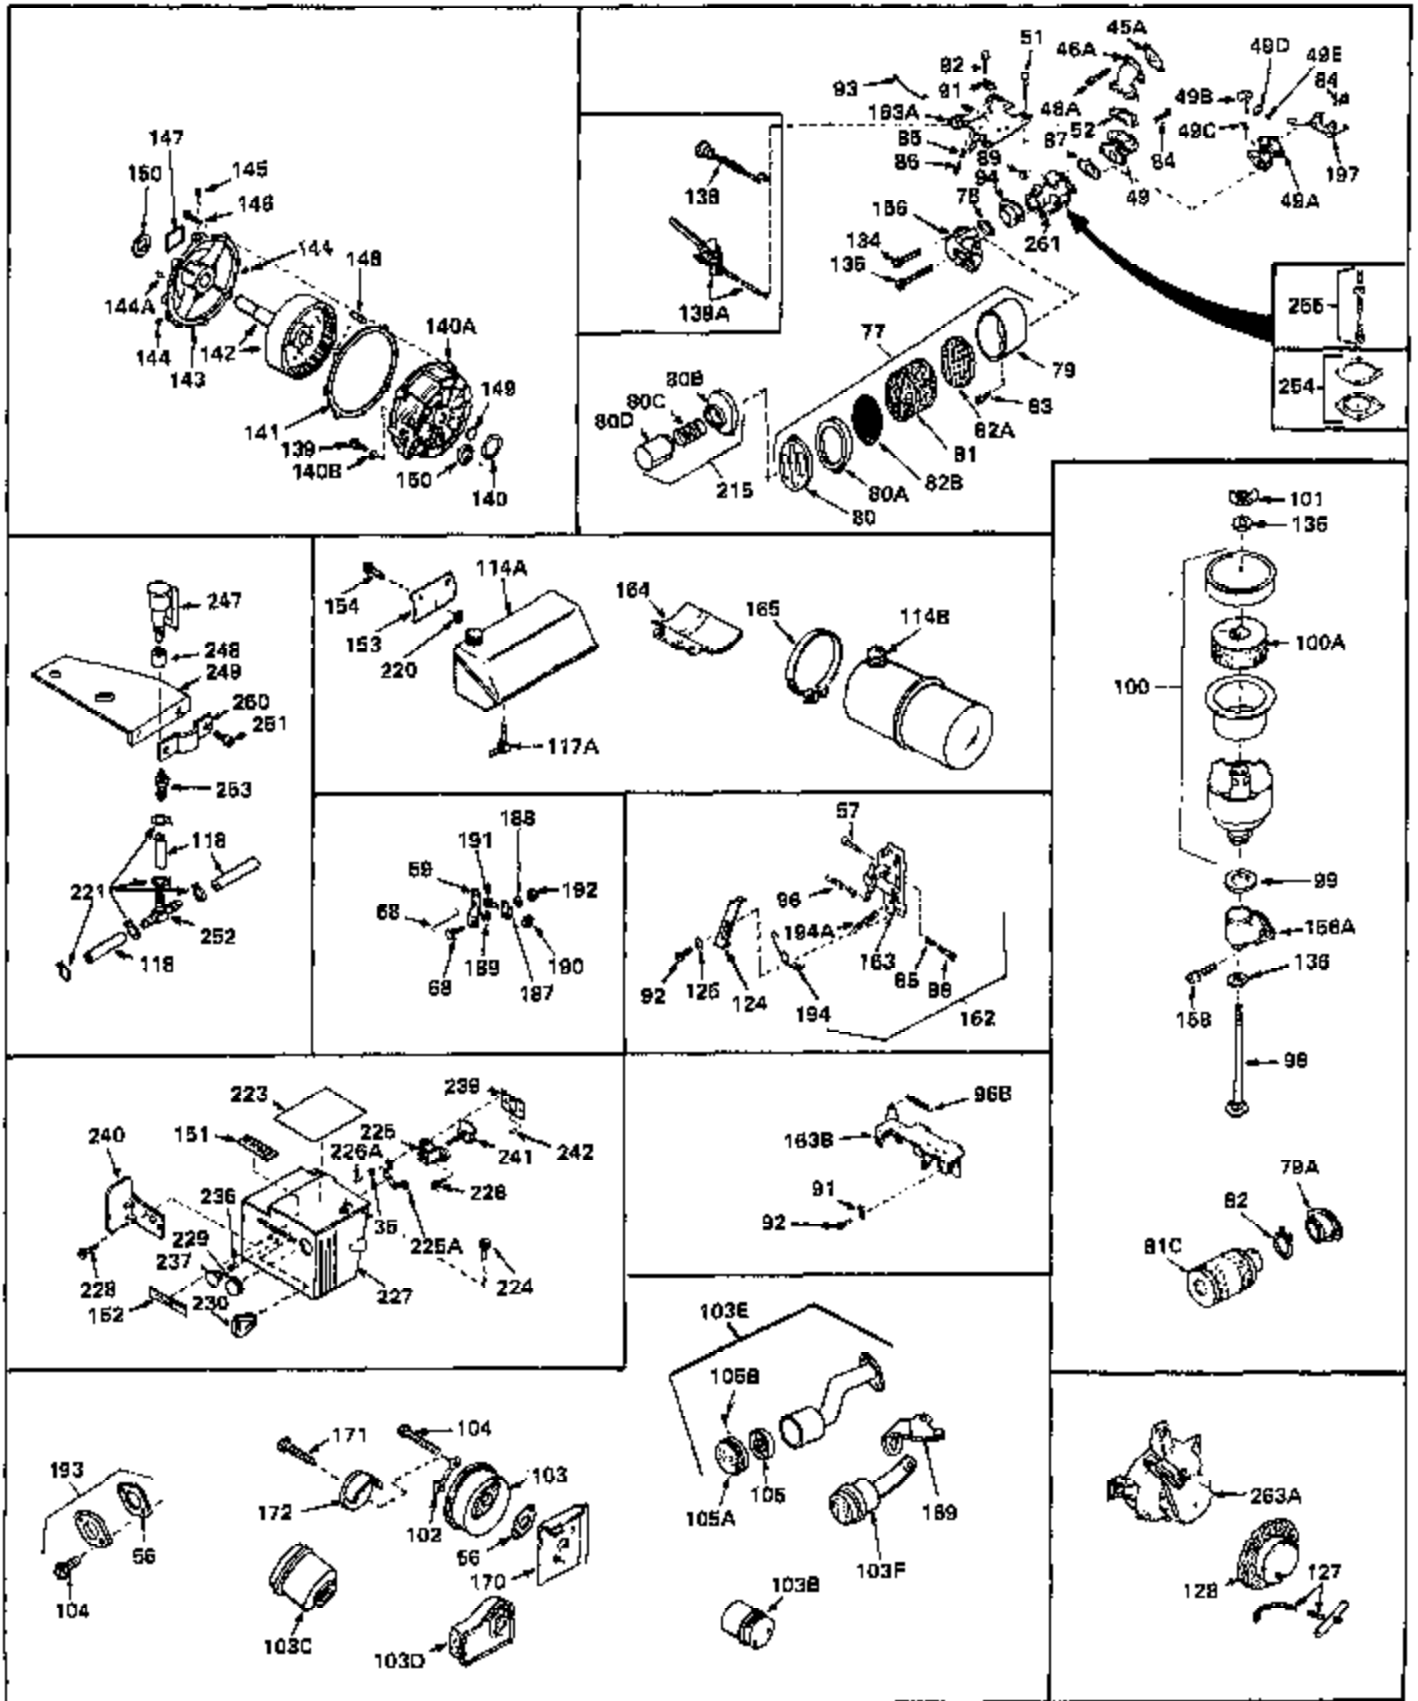

Ref #	Part Number	Qty	Description
221	26460	0	Clamp, Fuel line
222	30980	0	Bushing, Crankshaft
231	30968	0	Nipple, Oil (2-1/2")
231	32678	0	Nipple, Oil drain
232	30969	0	Cap, Oil drain
233	28250	0	Decal, H.P. (3 H.P.)
233	30077	0	Decal, H.P. (3-1/2 H.P.)
233	31427	0	Decal, H.P. (2-1/2 H.P.)
234	590417	0	Screen, Starter cup
234A	590416	0	Cup, Starter
235	28942	0	Screw
235	30200	0	Screw
238	28545	0	Grommet, Plastic
243	30879	0	Bracket, Toggle switch
244	610164	0	Switch, Toggle
257	631021	0	Inlet Needle, Seat & Clip Assy.
259	30547A	0	Contact Assy., Breaker
260	30548A	0	Condenser
261A	631070A	0	Carburetor
262	610690A	0	Magneto, Tecumseh
263	590420	0	Starter, Rewind
264	33233	0	Gasket Set