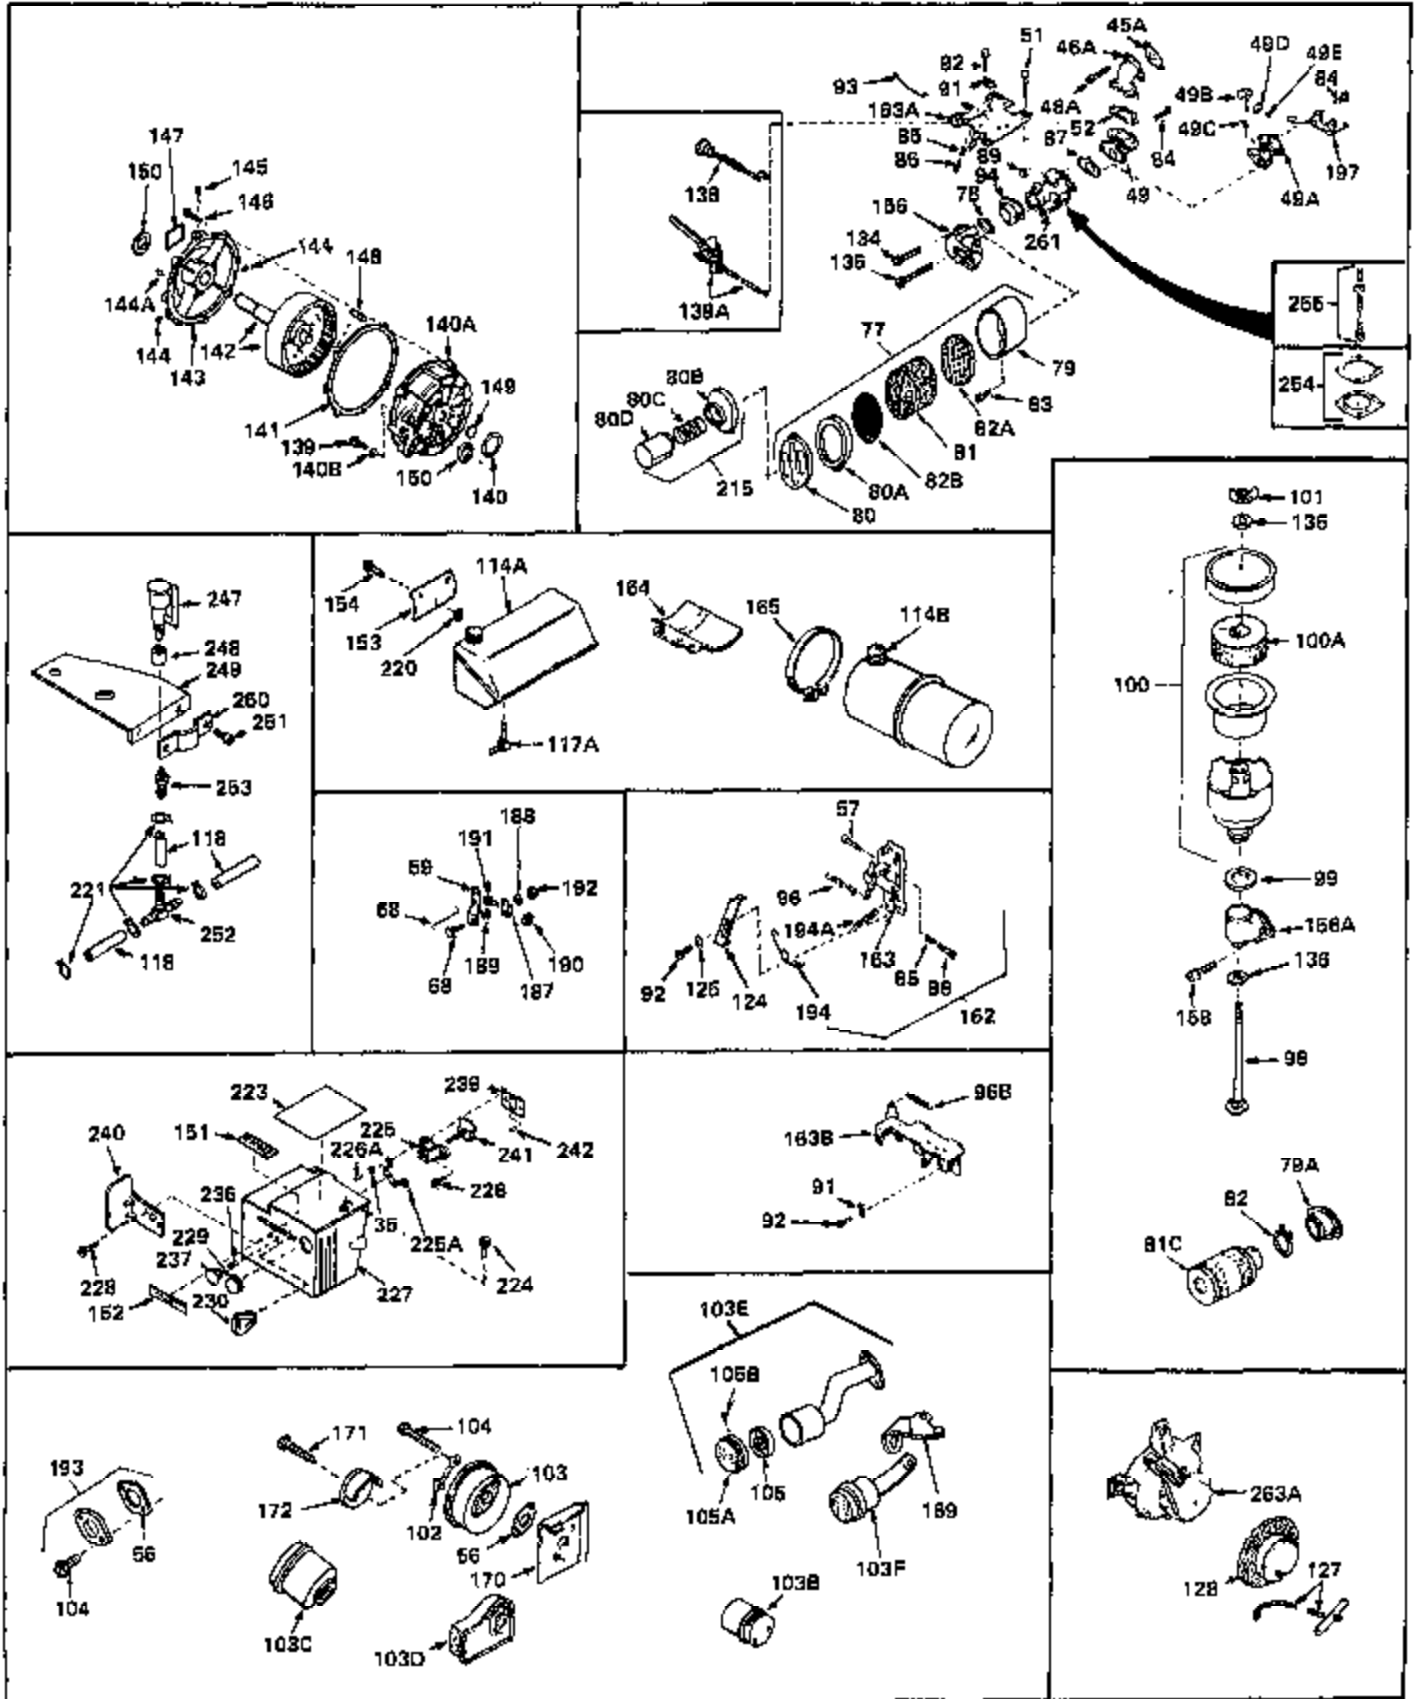

Ref #	Part Number	Qty	Description
36	8269	0	Washer
45A	30188	0	Gasket, Intake pipe
48A	650451	0	Screw
51	650454	0	Screw, Fil. flex hd. 1/4-20 x 3/4
56	30081	0	Gasket, Exhaust
57	28942	0	Screw
57	30091	0	Screw, Hex slotted washer hd., 8-32 x 1/2
57	30200	0	Screw
59	31510	0	Lever, Governor
68	650548	0	Screw, Hex washer hd., 8-32 x 5/16
77	31545	0	Cleaner Assy., Air
78	27272	0	Gasket, Air cleaner
80D	450124	0	Bag, Pre-cleaner
80C	450150	0	Spring, Pre-cleaner
82A	29962	0	Screen, Air cleaner
83	650399	0	Screw, Phil. fil. hd. Sems, 10-32 x 5/8
83	650709	0	Screw
83	28820	0	Screw
83	650163	0	Screw, Fil. hd. Sems, 10-32 x 7/8
84	30564	0	Screw
84	6201	0	Screw
84	6202	0	Screw
84	650551	0	Screw, Hex hd. cap, 1/4-28 x 1-1/4
85	28564	0	Spring, Compression
85	31342	0	Spring, Compression
85	32924	0	Spring, Compression
86	29500	0	Screw, Fil. hd. mach., Sems, 8-32 x 3/4
86	650549	0	Screw
86	650688	0	Screw, Hex hd., 10-32 x 1-5/16" (Drilled
87	26756	0	Gasket, Carburetor
89	29752	0	Nut
91	27793	0	Clip, Conduit
92	28942	0	Screw
96B	31426	0	Spring, Extension
101	9577	0	Nut, Wing, 10-24
102	30083	0	Plate, Locking
103	30996	0	Muffler
103F	33288	0	Muffler
104	27182	0	Screw, Hex hd. cap, 1/4-20 x 3-3/8
104	650253	0	Screw, Hex hd. cap, 1/4-20 x 2-1/4
104	650327	0	Screw, Fil slotted hd. Sems, 114-20 x 2-1/2
104	650493	0	Screw, Hex hd. Sems, 1/4-20 x 1-3/4
104	650561	0	Screw
104	650599	0	Screw, Hex hd. cap, Sems, 1/4-20 x 1-1/2
104	650795	0	Screw, Hex hd. cap, Sems, 1/4-20 x 2-5/16
105B	650578	0	Screw
105A	33172	0	Cover, Muffler
105	33171	0	Screen, Muffler
117A	28584	0	Strainer & Elbow
118	29774	0	Line, Fuel (Braided 8.25")
118	30705	0	Line, Fuel (Braided 16")
118	30962	0	Line, Fuel (Braided 32")
134	650163	0	Screw, Fil. hd. Sems, 10-32 x 7/8
135	650520	0	Screw
135	650544	0	Screw, Pan flex hd., 10-24 x 7/8
136	27183	0	Washer, Fiber
136	31905	0	Washer, Paper
138A	24522	0	Control, Throttle