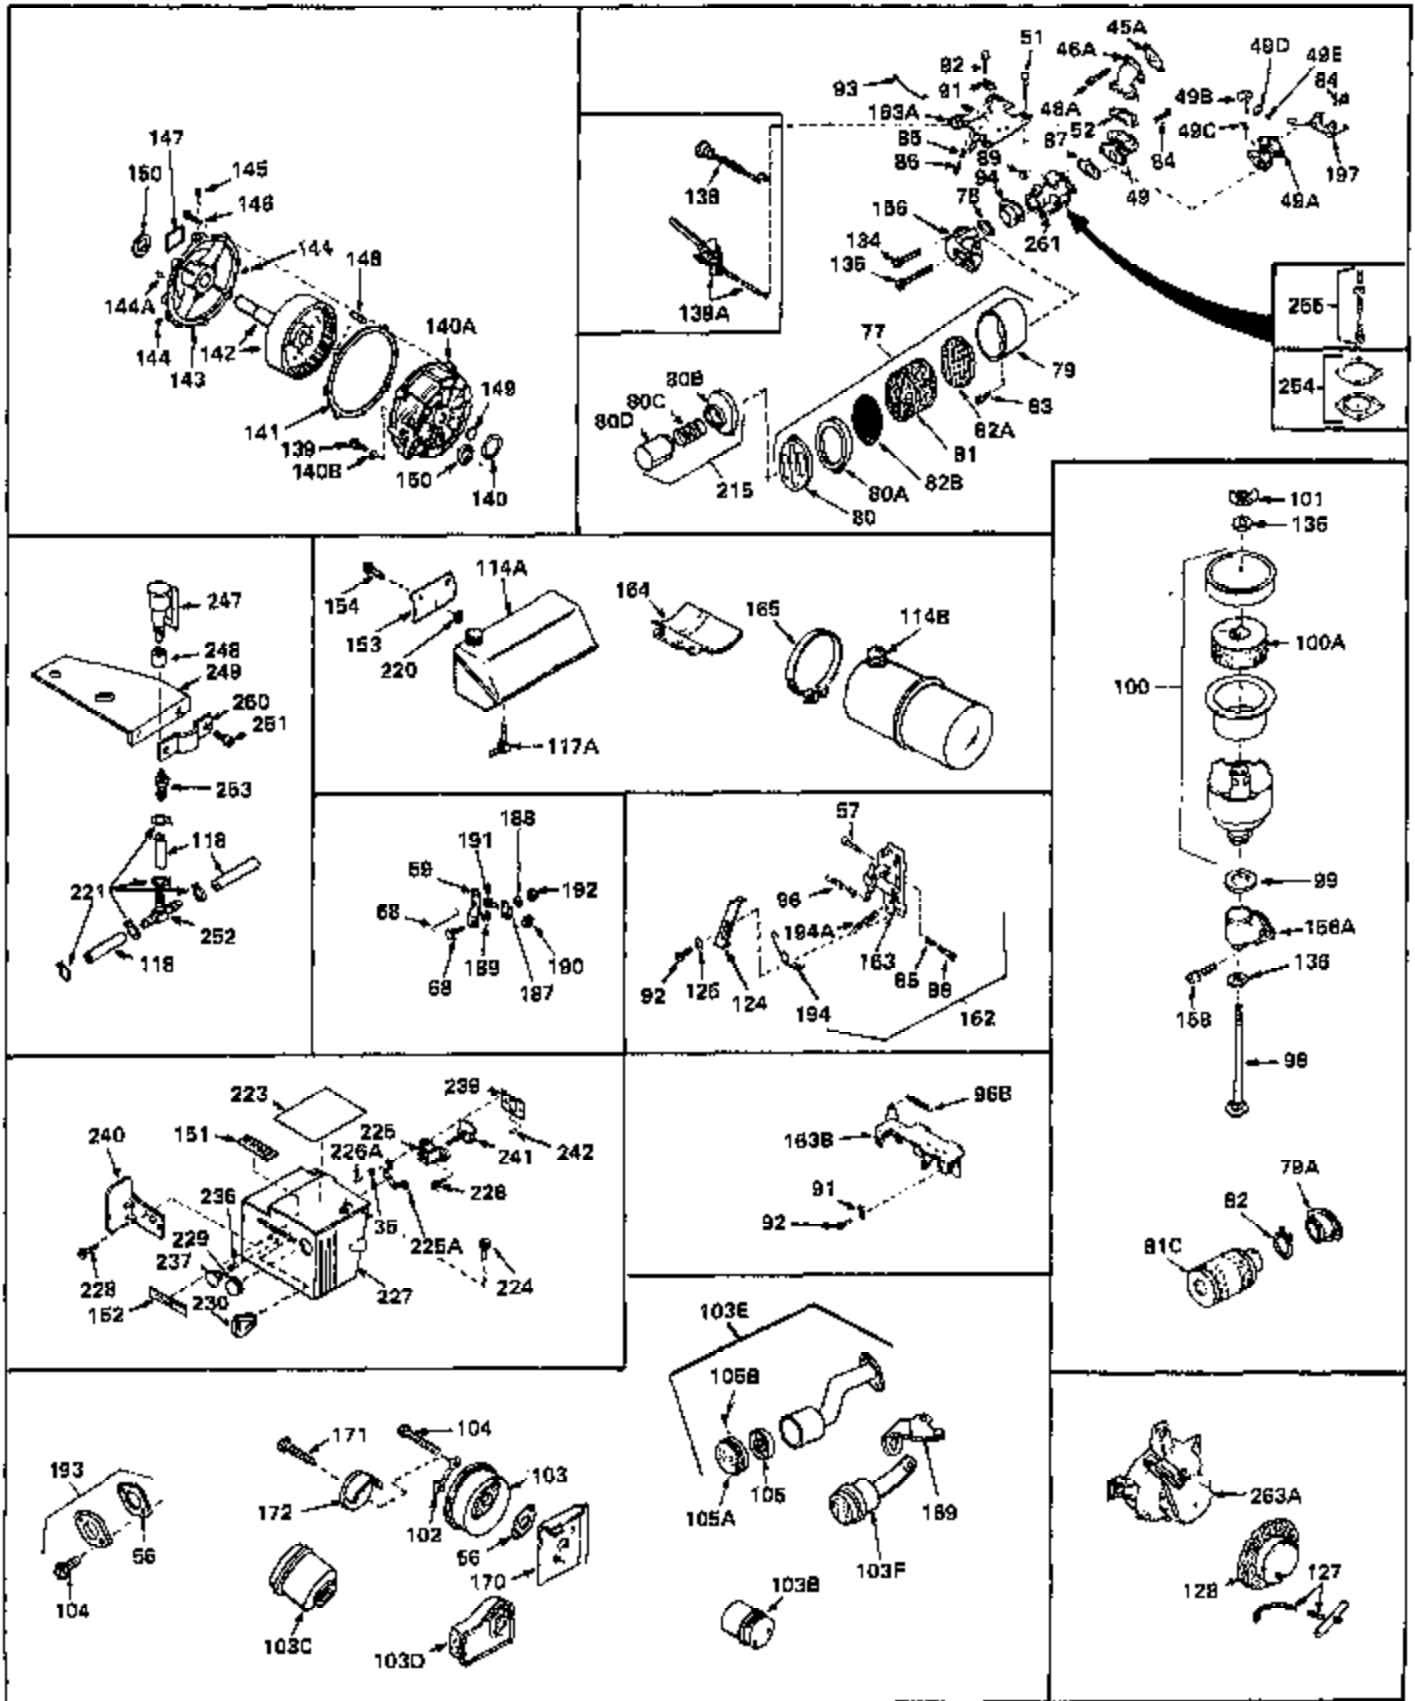

Ref #	Part Number	Qty	Description
36	8269	0	Washer
45A	30188	0	Gasket, Intake pipe
48A	650451	0	Screw
51	650454	0	Screw, Fil. flex hd. 1/4-20 x 3/4
57	28942	0	Screw
57	30091	0	Screw, Hex slotted washer hd., 8-32 x 1/2
57	30200	0	Screw
59	31510	0	Lever, Governor
68	650548	0	Screw, Hex washer hd., 8-32 x 5/16
77	31545	0	Cleaner Assy., Air
78	27272	0	Gasket, Air cleaner
80C	450150	0	Spring, Pre-cleaner
80D	450124	0	Bag, Pre-cleaner
82A	29962	0	Screen, Air cleaner
83	650709	0	Screw
83	28820	0	Screw
83	650163	0	Screw, Fil. hd. Sems, 10-32 x 7/8
83	650399	0	Screw, Phil. fil. hd. Sems, 10-32 x 5/8
84	30564	0	Screw
84	6201	0	Screw
84	6202	0	Screw
84	650551	0	Screw, Hex hd. cap, 1/4-28 x 1-1/4
85	28564	0	Spring, Compression
85	31342	0	Spring, Compression
85	32924	0	Spring, Compression
86	29500	0	Screw, Fil. hd. mach., Sems, 8-32 x 3/4
86	650549	0	Screw
86	650688	0	Screw, Hex hd., 10-32 x 1-5/16" (Drilled
87	26756	0	Gasket, Carburetor
89	29752	0	Nut
91	27793	0	Clip, Conduit
92	28942	0	Screw
96B	31426	0	Spring, Extension
101	9577	0	Nut, Wing, 10-24
102	30083	0	Plate, Locking
103F	33288	0	Muffler
103E	33126A	0	Muffler
104	27182	0	Screw, Hex hd. cap, 1/4-20 x 3-3/8
104	650253	0	Screw, Hex hd. cap, 1/4-20 x 2-1/4
104	650327	0	Screw, Fil slotted hd. Sems, 114-20 x 2-1/2
104	650493	0	Screw, Hex hd. Sems, 1/4-20 x 1-3/4
104	650561	0	Screw
104	650599	0	Screw, Hex hd. cap, Sems, 1/4-20 x 1-1/2
104	650795	0	Screw, Hex hd. cap, Sems, 1/4-20 x 2-5/16
105B	650578	0	Screw
105A	33172	0	Cover, Muffler
105	33171	0	Screen, Muffler
117A	28584	0	Strainer & Elbow
118	29774	0	Line, Fuel (Braided 8.25")
118	30705	0	Line, Fuel (Braided 16")
118	30962	0	Line, Fuel (Braided 32")
127	590343	0	Rope & Handle Assy., Starter
128	30892	0	Pulley, Rope starter
134	650163	0	Screw, Fil. hd. Sems, 10-32 x 7/8
135	650520	0	Screw
135	650544	0	Screw, Pan flex hd., 10-24 x 7/8
136	27183	0	Washer, Fiber
136	31905	0	Washer, Paper