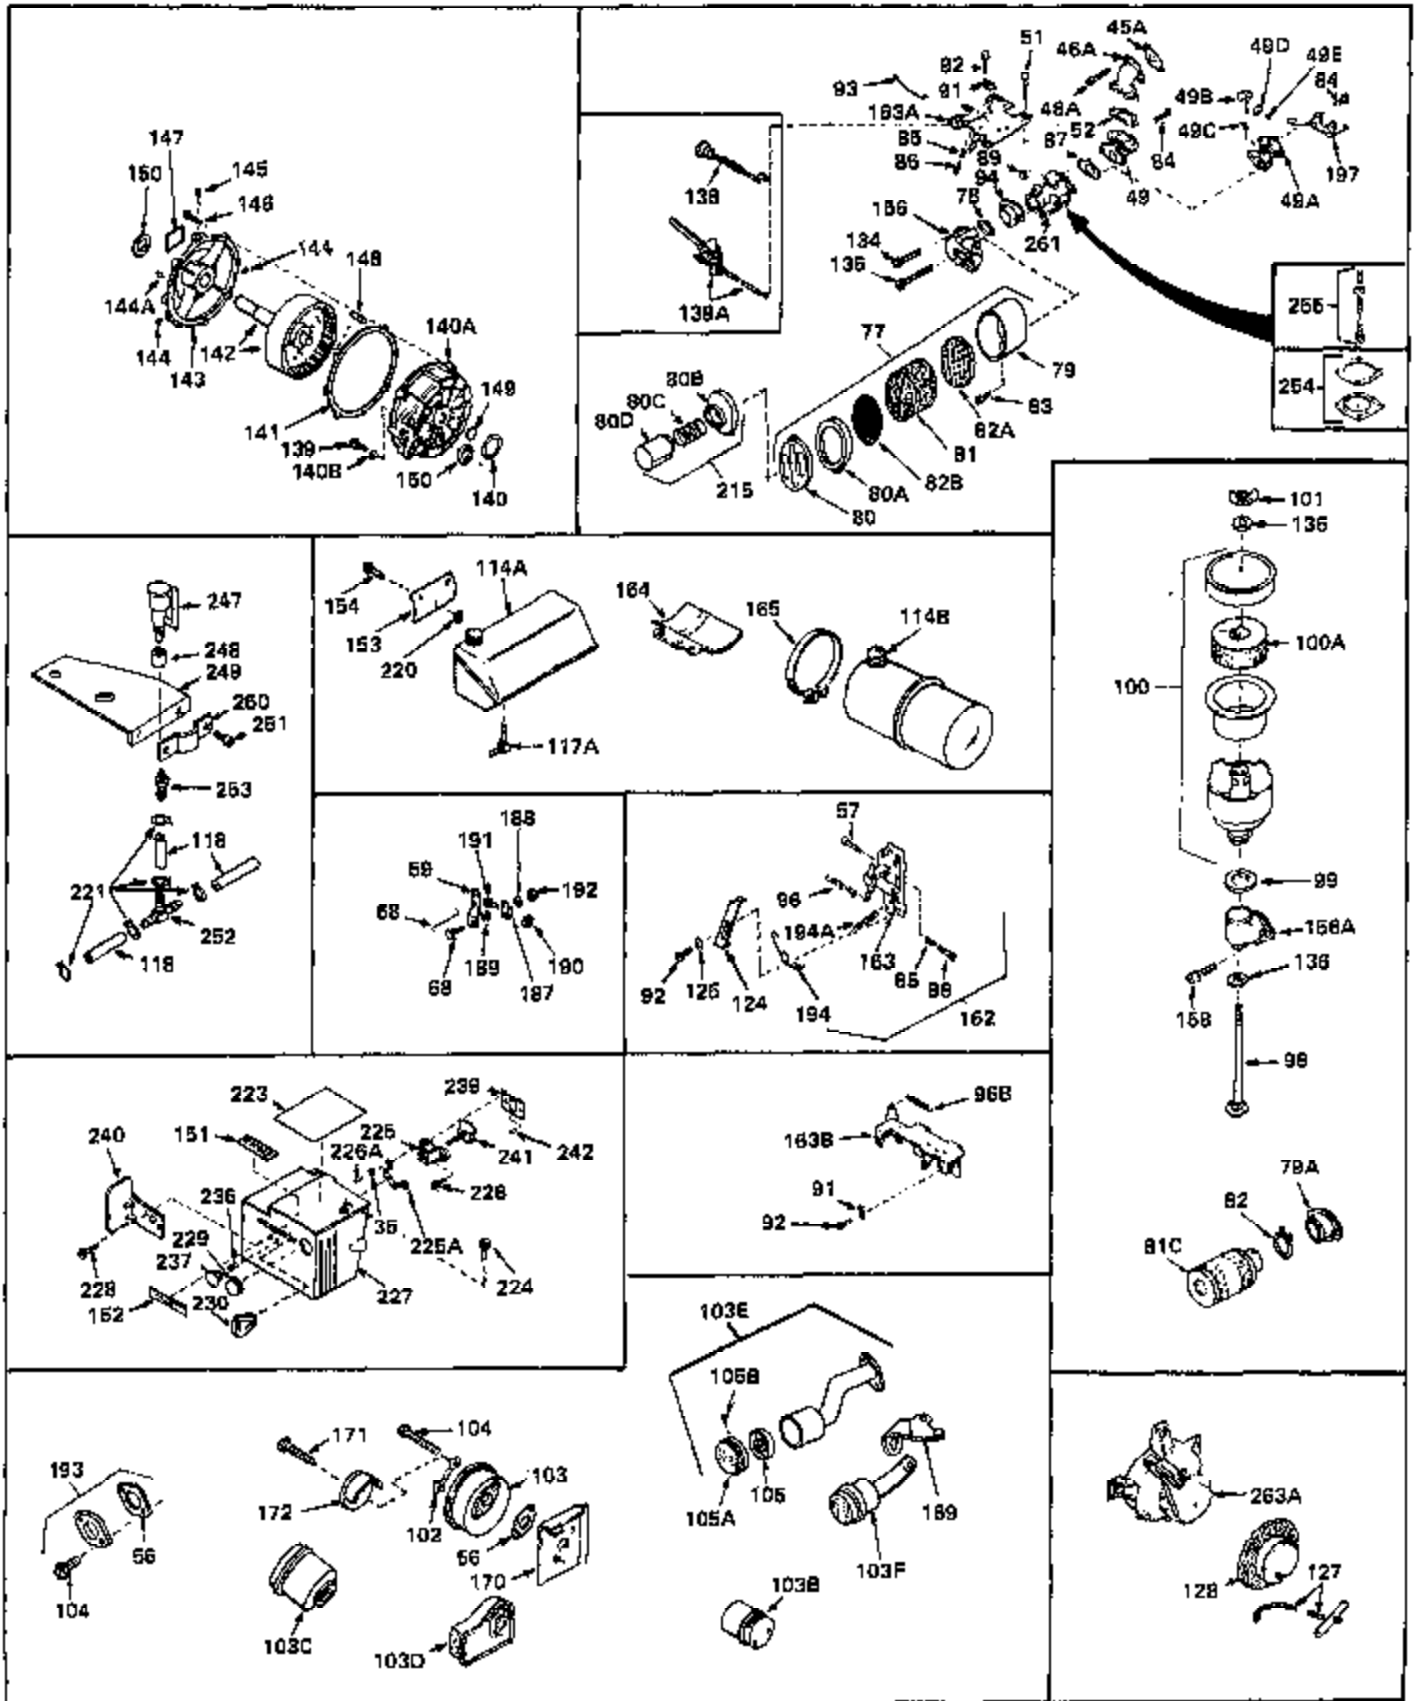

Ref #	Part Number	Qty	Description
222	30980	0	Bushing, Crankshaft
231	30968	0	Nipple, Oil (2-1/2")
231	32678	0	Nipple, Oil drain
232	30969	0	Cap, Oil drain
233	28250	0	Decal, H.P. (3 H.P.)
233	30077	0	Decal, H.P. (3-1/2 H.P.)
233	31427	0	Decal, H.P. (2-1/2 H.P.)
234	590417	0	Screen, Starter cup
234A	590416	0	Cup, Starter
235	28942	0	Screw
235	30200	0	Screw
238	28545	0	Grommet, Plastic
243	30879	0	Bracket, Toggle switch
244	610164	0	Switch, Toggle
257	631021	0	Inlet Needle, Seat & Clip Assy.
259	30547A	0	Contact Assy., Breaker
260	30548A	0	Condenser
261A	631070A	0	Carburetor
262	610690A	0	Magneto, Tecumseh
263	590420	0	Starter, Rewind
264	33233	0	Gasket Set