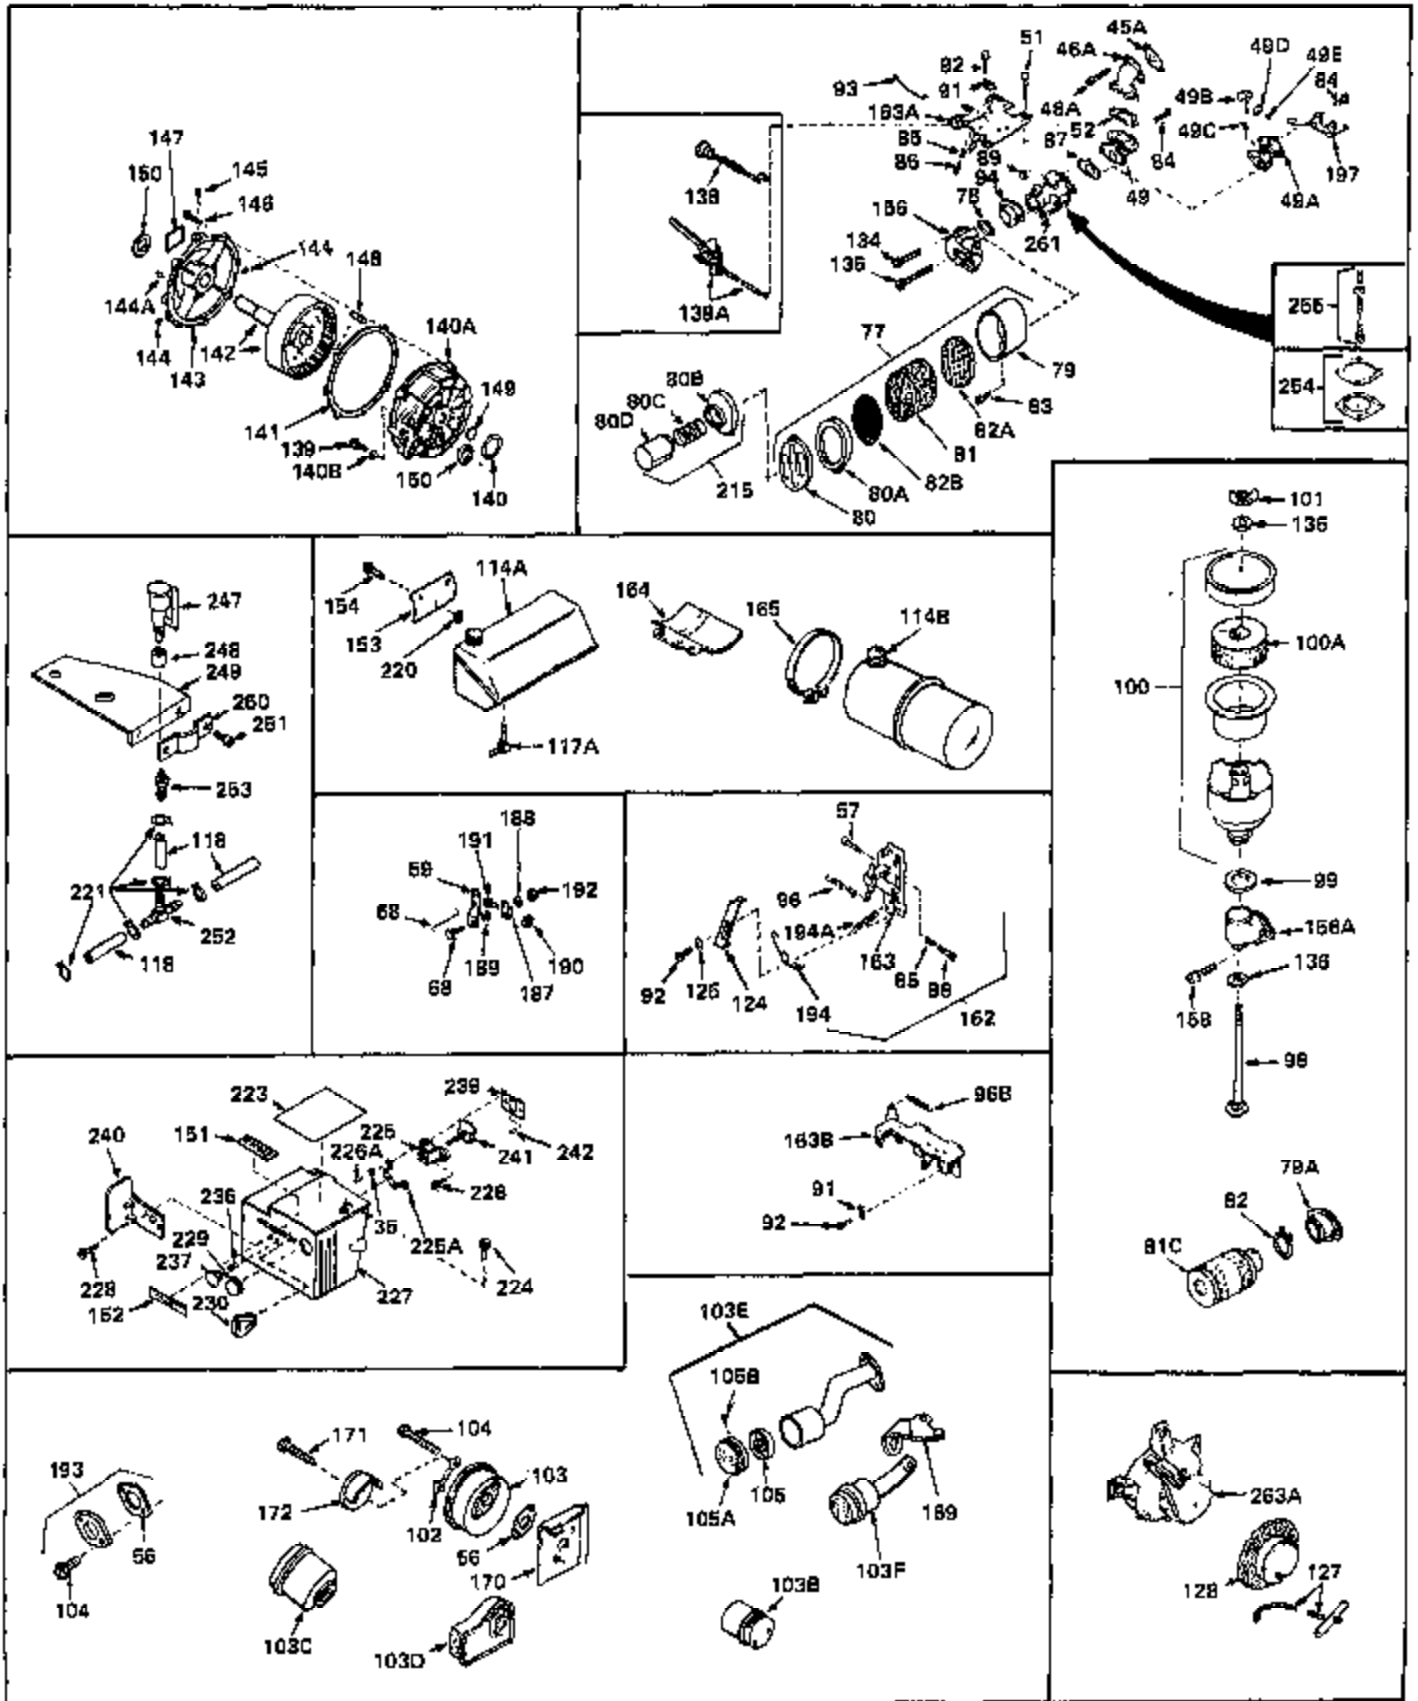

Ref #	Part Number	Qty	Description
36	8269	0	Washer
45A	30188	0	Gasket, Intake pipe
46A	31429	0	Pipe, Upper intake
48A	650451	0	Screw
49	31430	0	Pipe, Lower intake
51	650454	0	Screw, Fil. flex hd. 1/4-20 x 3/4
52	31340	0	Gasket, Intake pipe
56	30081	0	Gasket, Exhaust
57	28942	0	Screw
57	30091	0	Screw, Hex slotted washer hd., 8-32 x 1/2
57	30200	0	Screw
59	31336	0	Lever, Governor
68	650548	0	Screw, Hex washer hd., 8-32 x 5/16
77	31545	0	Cleaner Assy., Air
78	27272	0	Gasket, Air cleaner
79A	32971	0	Adapter, Air cleaner
80D	450124	0	Bag, Pre-cleaner
80C	450150	0	Spring, Pre-cleaner
81C	32972	0	Cleaner, Air
82A	29962	0	Screen, Air cleaner
82	32973	0	Clamp, Corbin
83	28820	0	Screw
83	650163	0	Screw, Fil. hd. Sems, 10-32 x 7/8
83	650399	0	Screw, Phil. fil. hd. Sems, 10-32 x 5/8
83	650709	0	Screw
84	30564	0	Screw
84	6201	0	Screw
84	6202	0	Screw
84	650551	0	Screw, Hex hd. cap, 1/4-28 x 1-1/4
85	28564	0	Spring, Compression
85	31342	0	Spring, Compression
85	32924	0	Spring, Compression
86	29500	0	Screw, Fil. hd. mach., Sems, 8-32 x 3/4
86	650549	0	Screw
86	650688	0	Screw, Hex hd., 10-32 x 1-5/16" (Drilled
87	31688	0	Gasket, Carburetor (1/8 thick)
89	29752	0	Nut
91	27793	0	Clip, Conduit
92	28942	0	Screw
96	31349	0	Spring, Extension
101	9577	0	Nut, Wing, 10-24
102	30083	0	Plate, Locking
103	30996	0	Muffler
103F	33288	0	Muffler
104	27182	0	Screw, Hex hd. cap, 1/4-20 x 3-3/8
104	650253	0	Screw, Hex hd. cap, 1/4-20 x 2-1/4
104	650327	0	Screw, Fil slotted hd. Sems, 114-20 x 2-1/2
104	650493	0	Screw, Hex hd. Sems, 1/4-20 x 1-3/4
104	650561	0	Screw
104	650599	0	Screw, Hex hd. cap, Sems, 1/4-20 x 1-1/2
104	650795	0	Screw, Hex hd. cap, Sems, 1/4-20 x 2-5/16
105	33171	0	Screen, Muffler
105A	33172	0	Cover, Muffler
105B	650578	0	Screw
117A	28584	0	Strainer & Elbow
118	29774	0	Line, Fuel (Braided 8.25")
118	30705	0	Line, Fuel (Braided 16")
118	30962	0	Line, Fuel (Braided 32")