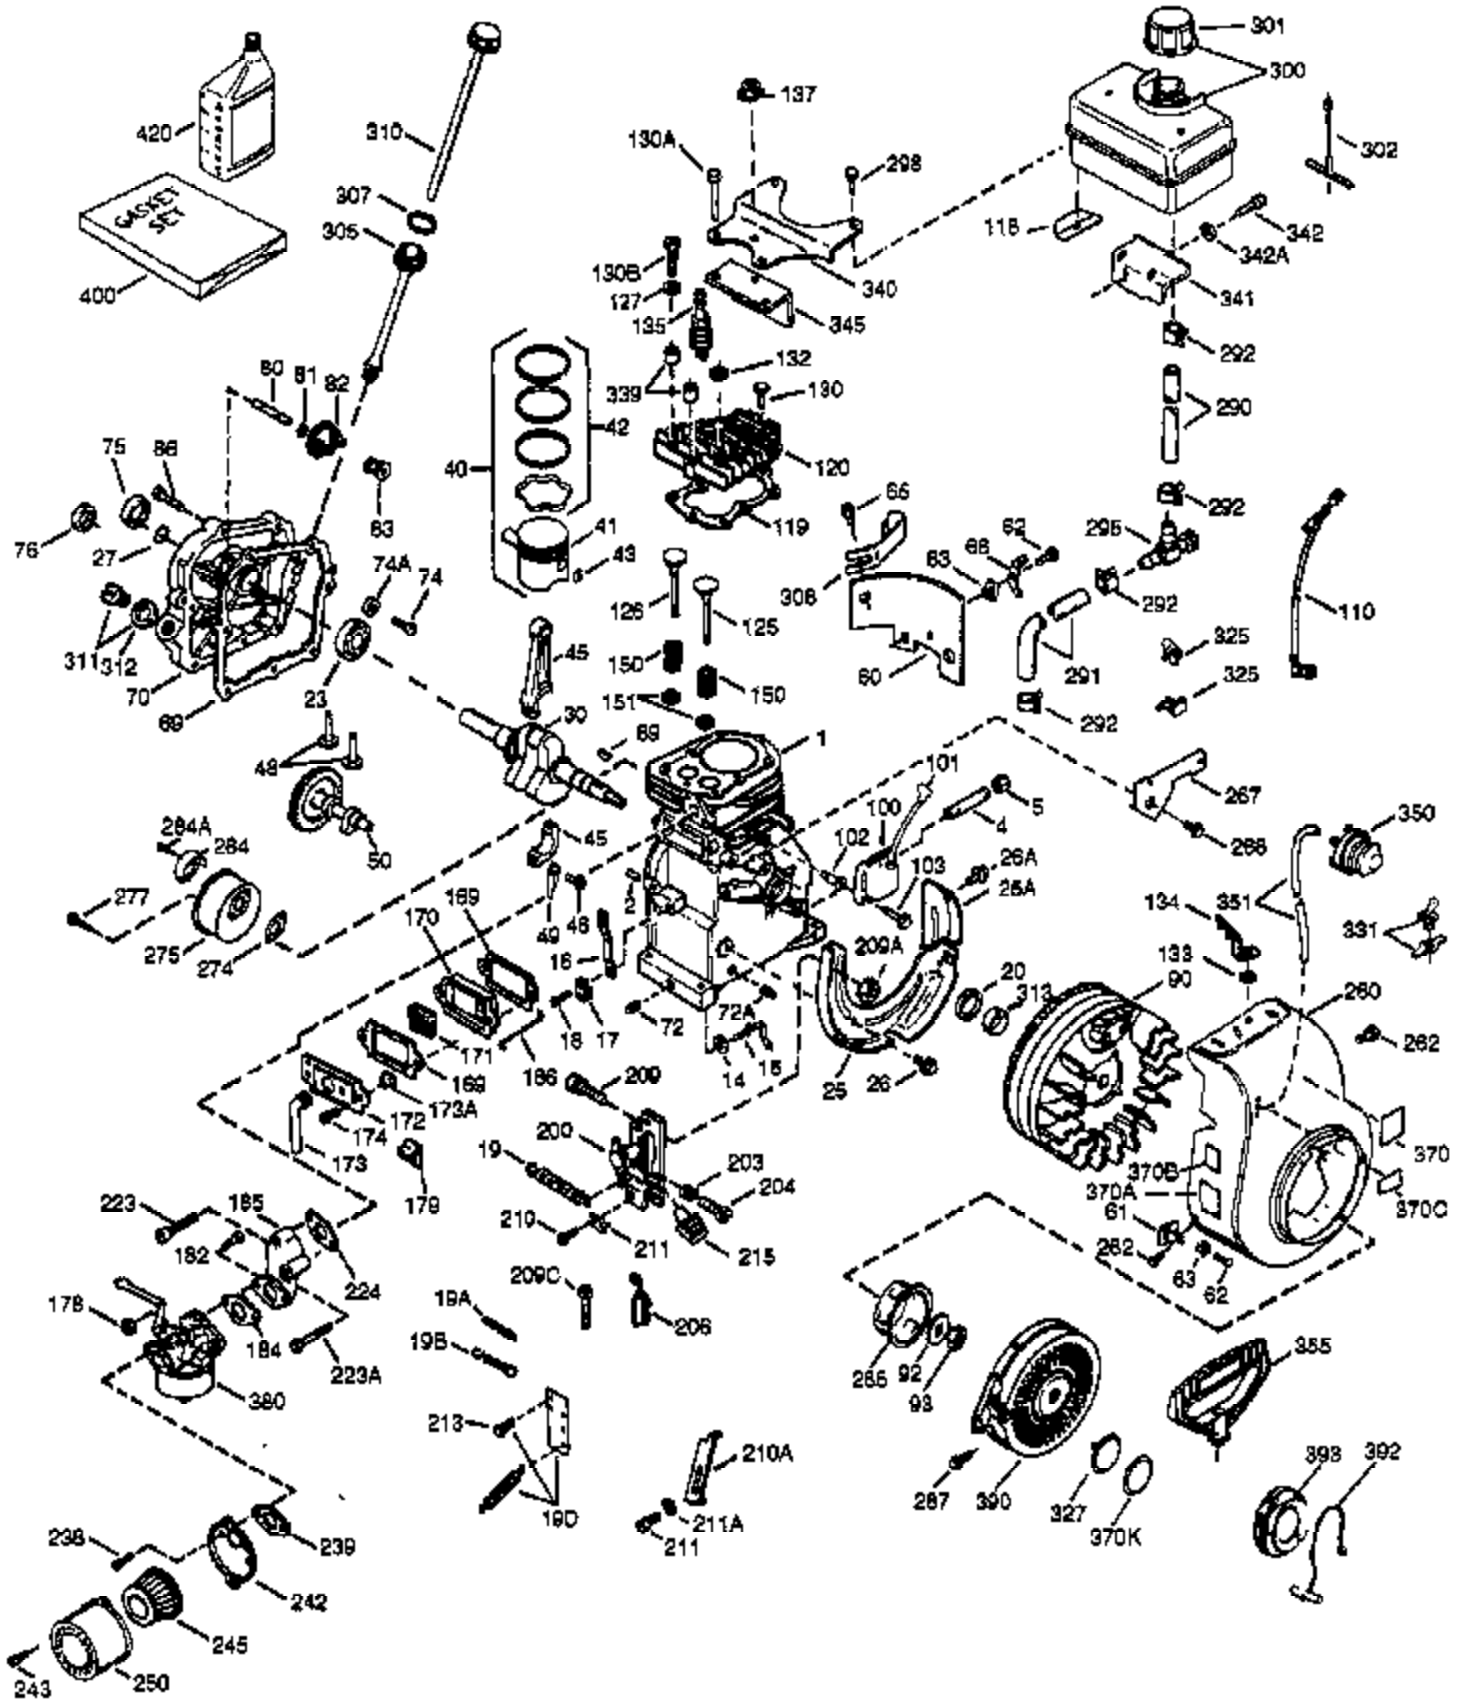

ILLUSTRATION SHOWS TYPICAL PARTS ONLY. ORDER BY PART NUMBER. PARTS NOT LISTED ARE SUPPLIED BY OEM.

VIEW 1 OF 2