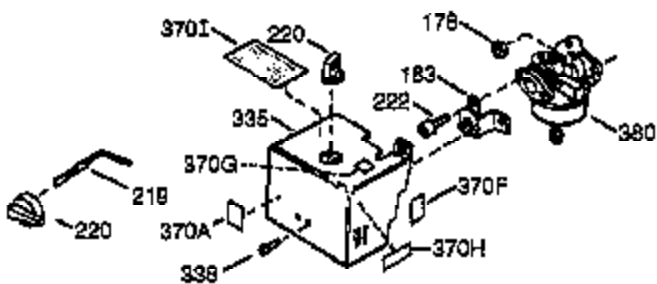

ILLUSTRATION SHOWS TYPICAL PARTS ONLY. ORDER BY PART NUMBER. PARTS NOT LISTED ARE SUPPLIED BY OEM.

VIEW 2 OF 2