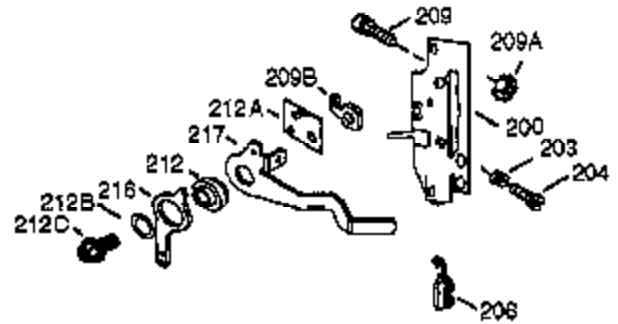

ILLUSTRATION SHOWS TYPICAL PARTS ONLY. ORDER BY PART NUMBER. PARTS NOT LISTED ARE SUPPLIED BY OEM.

VIEW 2 OF 2