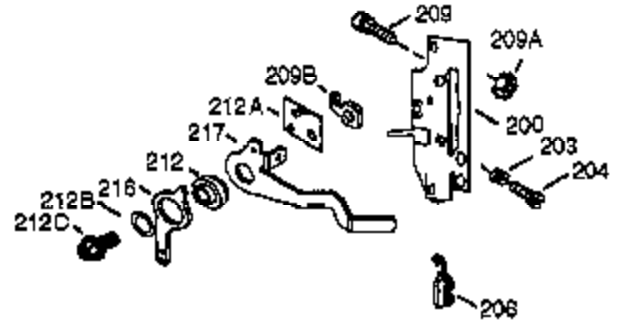

ILLUSTRATION SHOWS TYPICAL PARTS ONLY. ORDER BY PART NUMBER. PARTS NOT LISTED ARE SUPPLIED BY OEM.

VIEW 2 OF 2