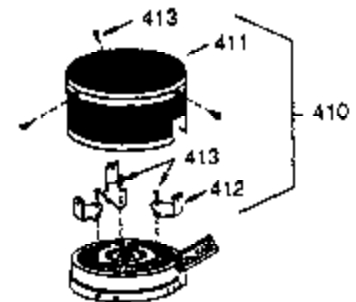

ILLUSTRATION SHOWS TYPICAL PARTS ONLY. ORDER BY PART NUMBER. PARTS NOT LISTED ARE SUPPLIED BY OEM.

Ref #	Part Number	Qty	Description
16	31510	1	Governor Lever
17	31335	1	Governor Lever Clamp
18	650548	1	Screw, 8-32 x 5/16"
23	28458	1	Ball Bearing
27	28539	1	Retaining Ring
74A	28537	2	Washer
74	30200	2	Screw, 10-24 x 9/16"
103	650814	2	Screw, Torx T-15, 10-24 x 1
131	6021A	3	Screw, 5/16-18 x 1-1/2"
184	26756	1	* Carburetor To Intake Pipe Gasket
185	28416A	1	Intake Pipe
200	33858A	1	Control Bracket (Incl.203,204,206,209 ,209A)
203	31342	1	Compression Spring
204	650549	1	Screw, 5-40 x 7/16"
206	610973	1	Terminal
223	650664	1	Screw, 1/4-20 x 1-19/32"
238	28820	2	Screw, 10-32 x 1/2"
239	27272A	1	* Air Cleaner Gasket
242	31691	1	Air Cleaner Base
243	650152	2	Screw, 8-32 x 3/8"
245	31700	1	Air Cleaner Filter
250	31715	1	Air Cleaner Cover
261	29212	2	Screw, 1/4-28 x 7/16"
275	35603	1	Muffler (Incl. 277)
276	33753	1	Lock Plate
277	650795	2	Screw, 1/4-20 x 2-1/4"
298	650665	2	Screw, 1/4-15 x 7/8"
311	27625	1	Oil Fill Plug (Incl. 312)
312	29673	1	* Oil Fill Plug Gasket
345	33344	1	Heat Baffle

ILLUSTRATION SHOWS TYPICAL PARTS ONLY. ORDER BY PART NUMBER. PARTS NOT LISTED ARE SUPPLIED BY OEM.

OPTIONAL 110 - 120 VOLT
 STARTER MOTOR KIT

STARTER MUFF KIT
 (OPTIONAL)

OPTIONAL
 DEBRIS SCREEN KIT

Ref #	Part Number	Qty	Description
90	611080	1	Flywheel
100	34443A	1	Solid State Ignition
101	610118	1	Spark Plug Cover
102	650872	2	Solid State Mounting Stud
103	650814	2	Screw, Torx T-15, 10-24 x 1
131	6021A	3	Screw, 5/16-18 x 1-1/2"
260	33663C	1	Blower Housing
261	29212	2	Screw, 1/4-28 x 7/16"
313	34080	1	Spacer
370	550223	1	Name Decal
370B	35344	1	Throttle Decal
392	590343	1	Starter Rope Ass'y.
393	34788	1	Starter Pulley