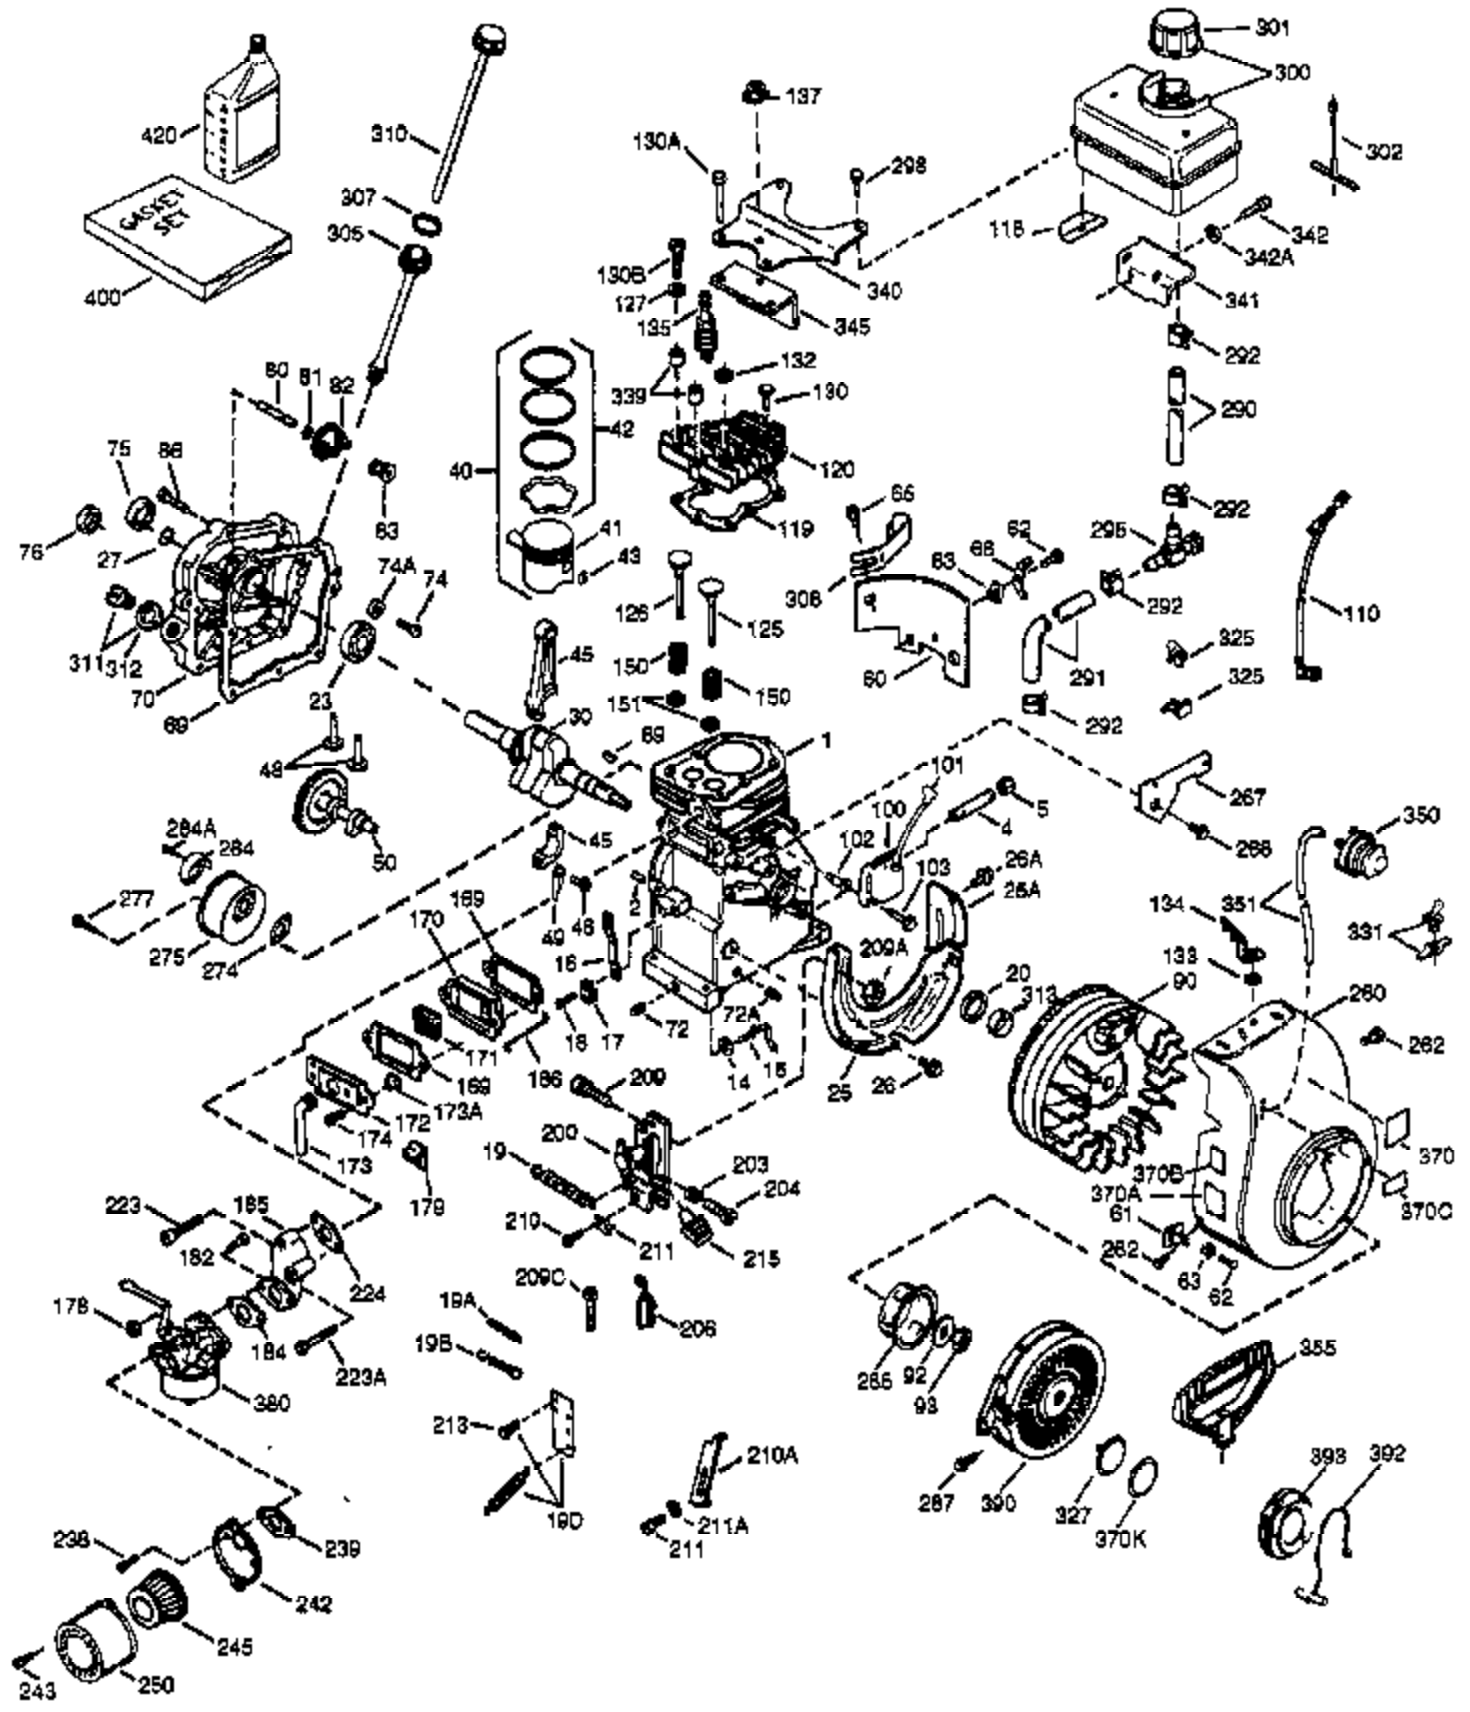

ILLUSTRATION SHOWS TYPICAL PARTS ONLY. ORDER BY PART NUMBER. PARTS NOT LISTED ARE SUPPLIED BY OEM.

VIEW 1 OF 2

Ref #	Part Number	Qty	Description
1	34755B	1	Cylinder (Incl. 2, 20 & 72)
2	26727	2	Dowel Pin
14	28277	1	Washer
15	31334	1	Governor Rod
16	31510	1	Governor Lever
17	31335	1	Governor Lever Clamp
18	650548	1	Screw, 8-32 x 5/16"
19	31426	1	Extension Spring
20	32600	1	Oil Seal
23	28458	1	Ball Bearing
25A	35883	1	Baffle Extension
25	33342	1	Blower Housing Baffle
26	650561	2	Screw, 1/4-20 x 5/8"
26A	650926	1	Screw, 8-32 x 21/64"
27	28539	1	Retaining Ring
30	34719	1	Crankshaft
40	34514	1	Piston, Pin & Ring Set (Std.)
40	34515	1	Piston, Pin & Ring Set (.010" OS)
40	34516	1	Piston, Pin & Ring Set (.020" OS)
41	32538B	1	Piston & Pin Ass'y. (Std.) (Incl. 43)
41	32548B	1	Piston & Pin Ass'y. (.010" OS) (Incl. 43)
41	32549B	1	Piston & Pin Ass'y. (.020" OS) (Incl. 43)
42	28986	1	Ring Set (Std.)
42	28987	1	Ring Set (.010" OS)
42	28988	1	Ring Set (.020" OS)
43	20381	2	Piston Pin Retaining Ring
45	30963B	1	Connecting Rod Ass'y. (Incl. 46 & 49)
46	32610A	2	Connecting Rod Bolt
48	27241	2	Valve Lifter
49	28594	1	Oil Dipper
50	33149A	1	Camshaft (BCR)
60	29745	1	Blower Housing Extension
65	650128	1	Screw, 10-24 x 1/2"
69	27677A	1	* Cylinder Cover Gasket
70	30756C	1	Cylinder Cover (Incl. 75 thru 83, 311 & 312)
72	27642	2	Oil Drain Plug
74	30200	2	Screw, 10-24 x 9/16"
74A	28537	2	Washer
75	28540	1	Oil Seal
80	30574A	1	Governor Shaft
81	30590A	1	Washer
82	30591	1	Governor Gear Ass'y. (Incl. 81)
83	30588A	1	Governor Spool
86	650488	7	Screw, 1/4-20 x 1-1/4"
89	610961	1	Flywheel Key
90	611080	1	Flywheel
92	650815	1	Belleville Washer
93	650816	1	Flywheel Nut
100	34443A	1	Solid State Ignition
101	610118	1	Spark Plug Cover
102	650872	2	Solid State Mounting Stud
103	650814	2	Screw, Torx T-15, 10-24 x 1
110	35182	1	Ground Wire
119	29953C	1	* Cylinder Head Gasket
120	30579A	1	Cylinder Head (Incl. 131)
125	29313C	1	Exhaust Valve (Std.) (Incl. 151)
125	29315C	1	Exhaust Valve (1/32" OS) (Incl. 151)
126	29314B	1	Intake Valve (Std.) (Incl. 151)