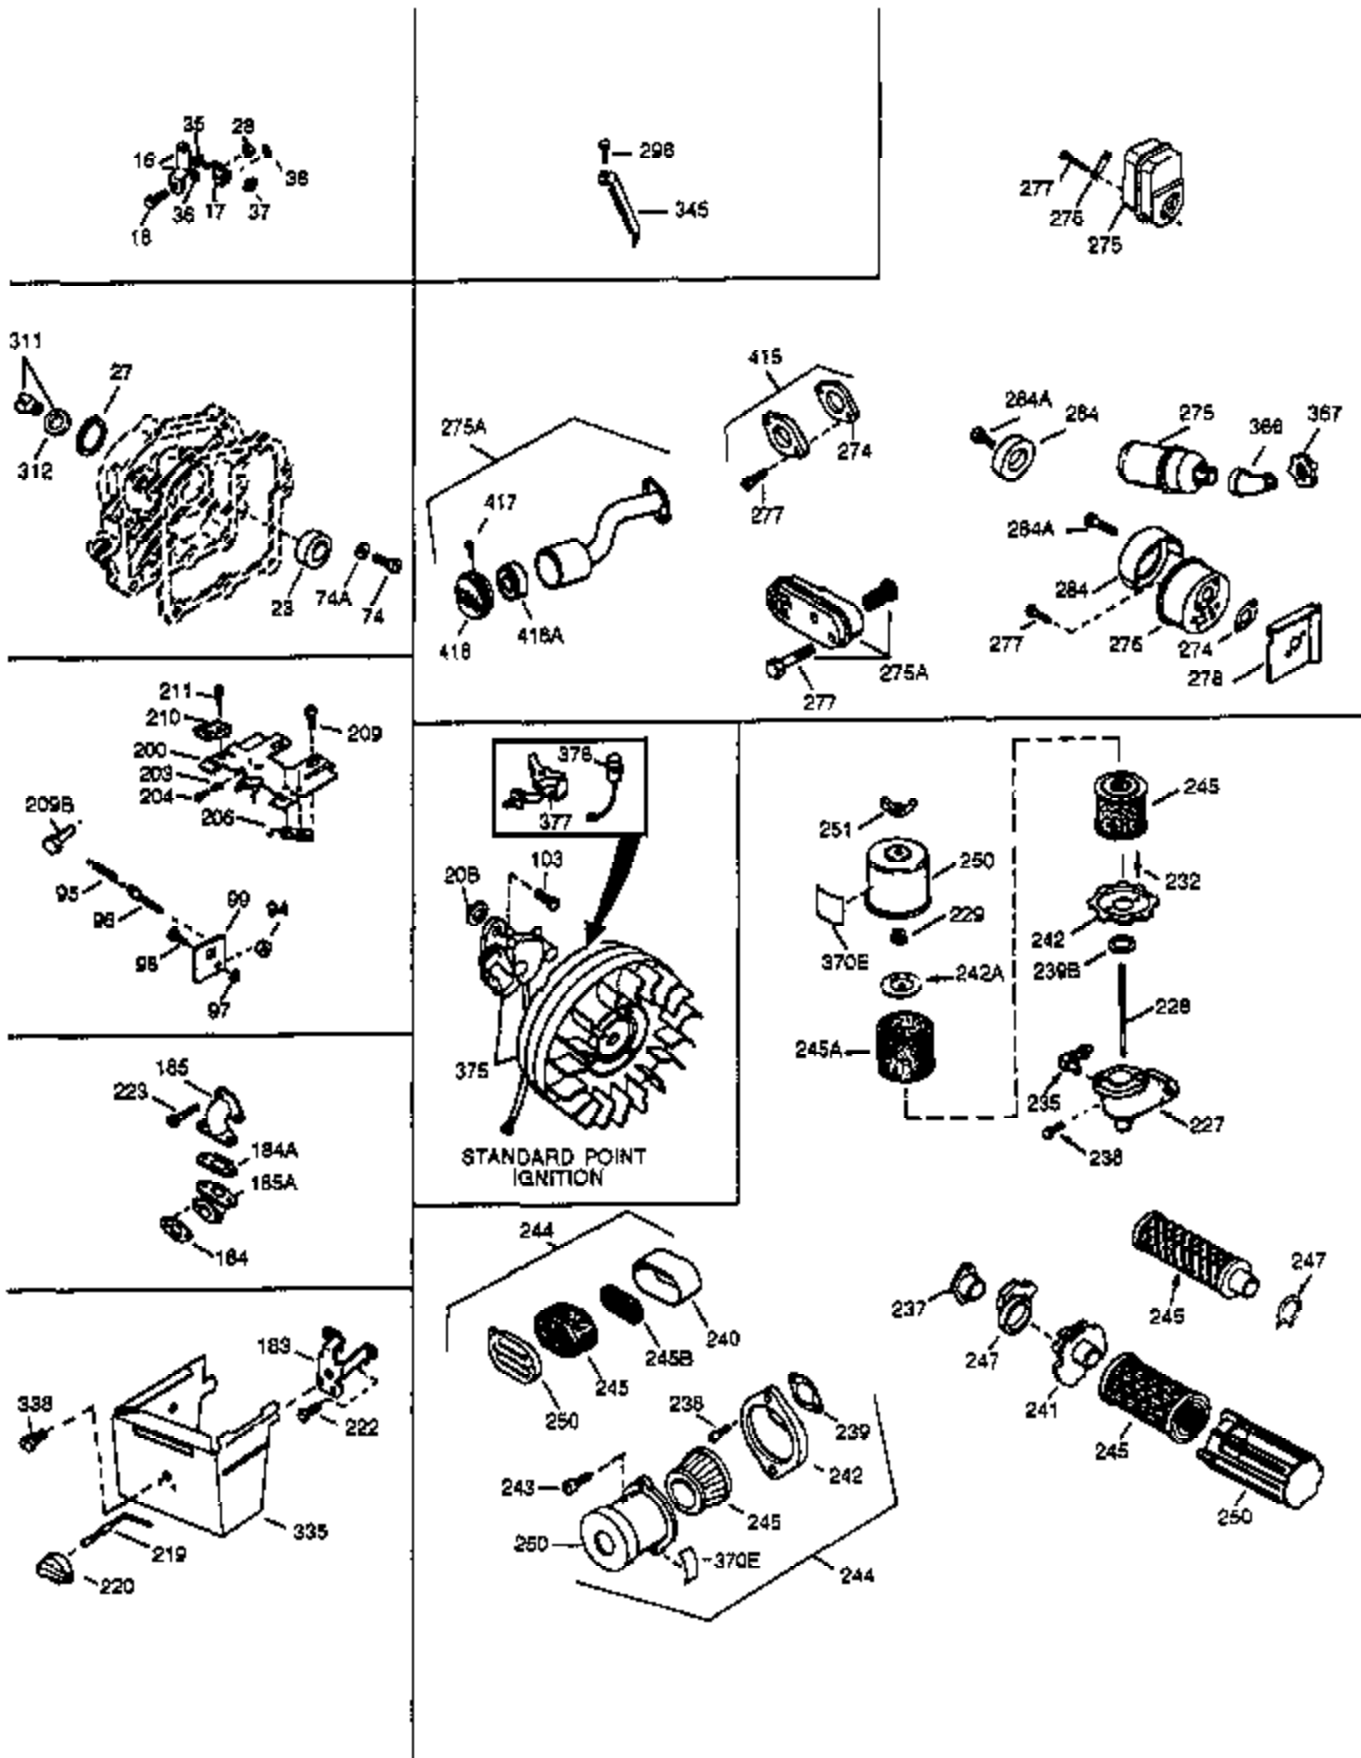

ILLUSTRATION SHOWS TYPICAL PARTS ONLY. ORDER BY PART NUMBER. PARTS NOT LISTED ARE SUPPLIED BY OEM.

Ref #	Part Number	Qty	Description
16	31510	1	Governor Lever
17	29916	1	Governor Lever Clamp
18	29826	1	Screw, 10-32 x 3/4"
27	29642	1	Retaining Ring
28	29216	1	Lock Nut
35	650548	1	Screw, 8-32 x 5/16"
36	29918	1	Lock Washer
37	30322	1	Nut
103	650814	2	Screw, Torx T-15, 10-24 x 1
131	6021A	3	Screw, 5/16-18 x 1-1/2"
184	26756	1	* Carburetor To Intake Pipe Gasket
185	28416A	1	Intake Pipe
200	730136A	1	Control Bracket (Incl.19,203 thru 211)
203	31342	1	Compression Spring
204	650549	1	Screw, 5-40 x 7/16"
210	27793	1	Conduit Clip
211	28942	1	Screw, 10-32 x 3/8"
223	650664	1	Screw, 1/4-20 x 1-19/32"
238	650152	2	Screw, 8-32 x 3/8"
239	27272A	1	Air Cleaner Gasket
242	31691	1	Air Cleaner Base
243	28820	2	Screw, 10-32 x 1/2"
245	30727	1	Air Cleaner Filter
250	31715	1	Air Cleaner Cover
274	33170A	1	Exhaust Gasket
275	33126A	1	Muffler (Incl. 277)
277	650561	2	Screw, 1/4 20 x 5/8"
298	650665	2	Screw, 1/4-15 x 7/8"
311	27625	1	Oil Fill Plug (Incl. 312)
312	29673	1	* Oil Fill Plug Gasket
345	33344	1	Heat Baffle