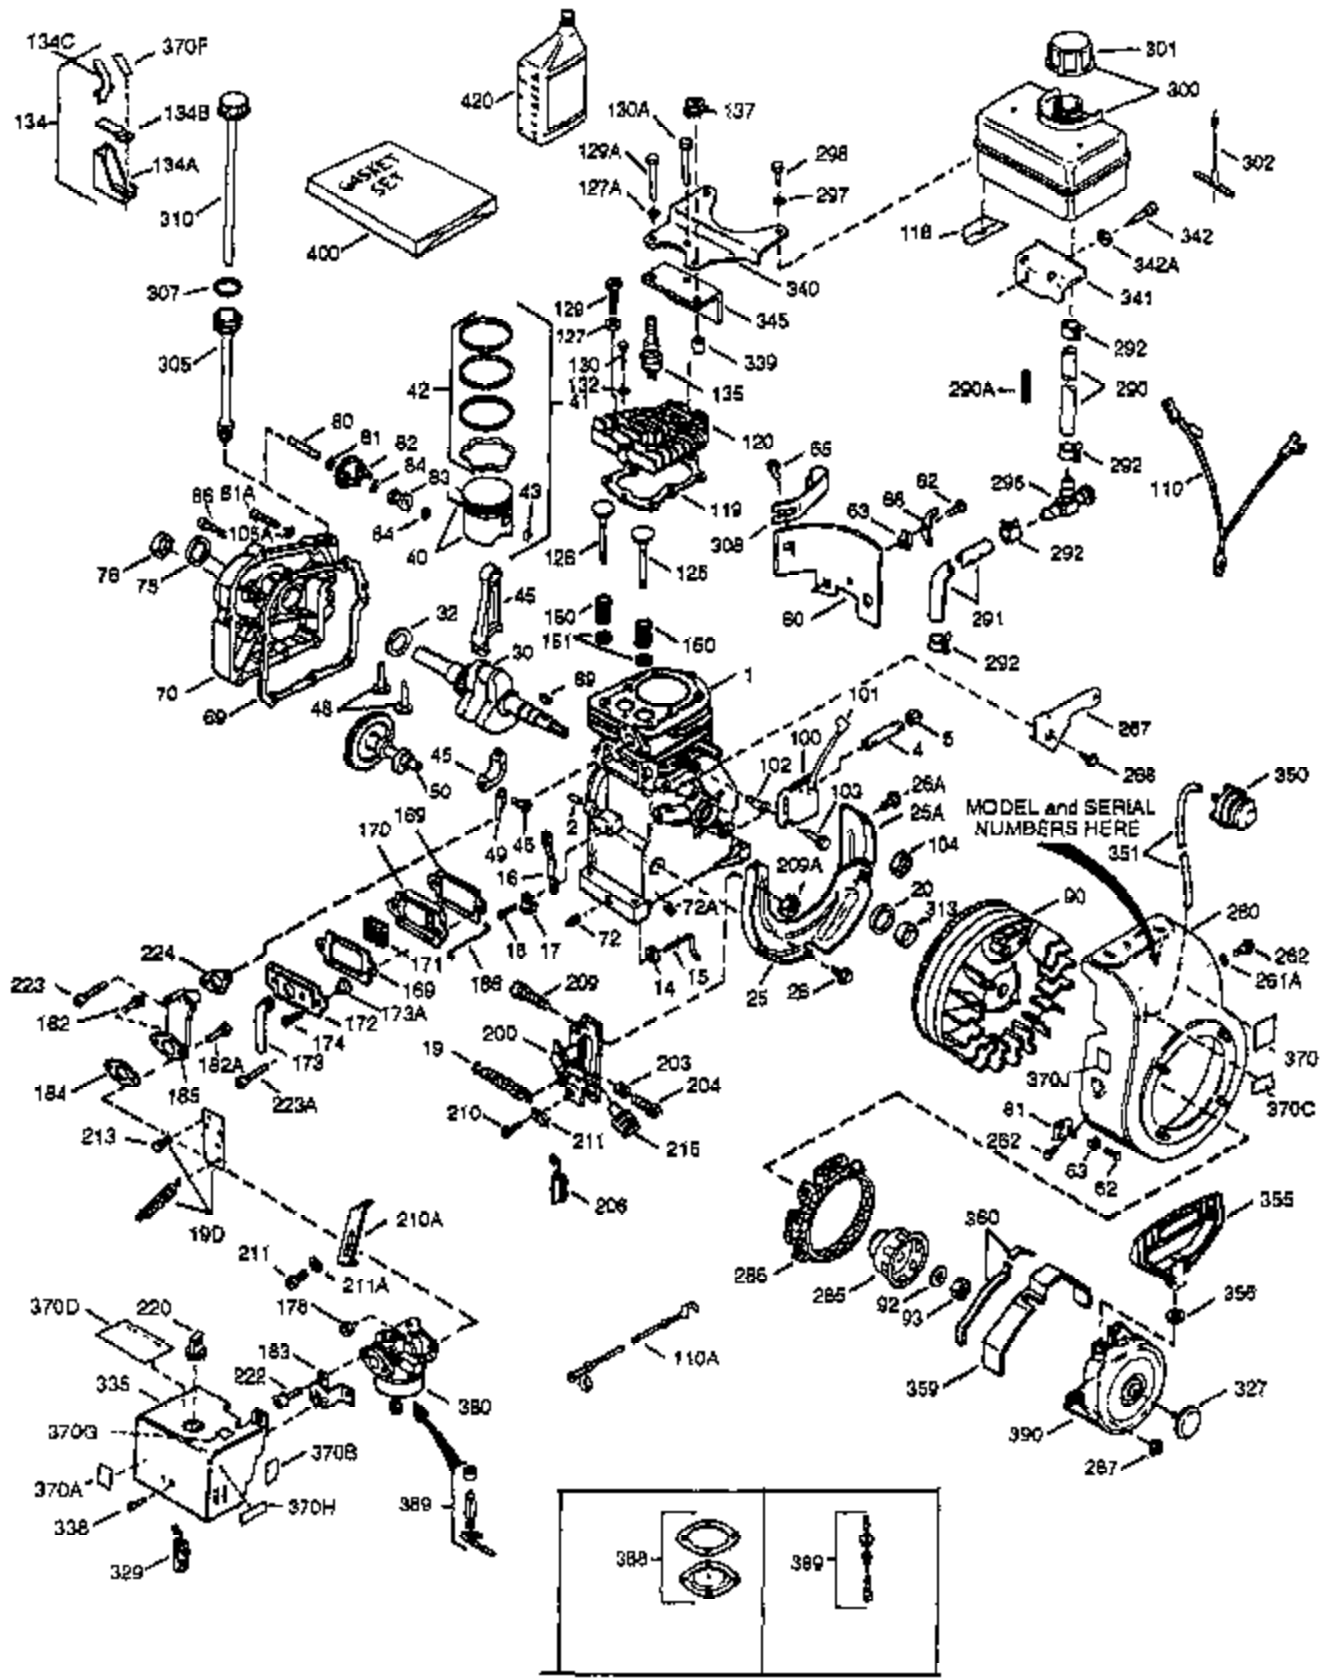

ILLUSTRATION SHOWS TYPICAL PARTS ONLY. ORDER BY PART NUMBER. PARTS NOT LISTED ARE SUPPLIED BY OEM

Ref #	Part Number	Qty	Description
1	34755A	1	Cylinder (Incl. 2, 20 & 72)
2	26727	2	Dowel Pin
14	28277	1	Washer
15	31334	1	Governor Rod
16	31510	1	Governor Lever
17	29916	1	Governor Lever Clamp
18	29826	1	Screw, 10-32 x 3/4"
19	31426	1	Extension Spring
19D	33857	1	Extension Spring Ass'y. (Incl. 213)
20	32600	1	Oil Seal
25	33342	1	Blower Housing Baffle
25A	35883	1	Baffle Extension
26	650561	2	Screw, 1/4-20 x 5/8"
26A	650884	1	Screw, 8-32 x 1/2"
30	34709	1	Crankshaft
40	34514	1	Piston, Pin & Ring Set (Std.)
40	34515	1	Piston, Pin & Ring Set (.010" OS)
40	34516	1	Piston, Pin & Ring Set (.020" OS)
41	32538B	1	Piston & Pin Ass'y. (Std.) (Incl. 43)
41	32548B	1	Piston & Pin Ass'y. (.010" OS) (Incl. 43)
41	32549B	1	Piston & Pin Ass'y. (.020" OS) (Incl. 43)
42	28986	1	Ring Set (Std.)
42	28987	1	Ring Set (.010" OS)
42	28988	1	Ring Set (.020" OS)
43	20381	2	Piston Pin Retaining Ring
45	30963B	1	Connecting Rod Ass'y. (Incl. 46 & 49)
46	32610A	2	Connecting Rod Bolt
48	27241	2	Valve Lifter
49	28594	1	Oil Dipper
50	33149A	1	Camshaft (BCR)
60	29745	1	Blower Housing Extension
62	650760	1	Screw, 8-32 x 3/8"
63	28545	1	Grommet
65	650128	1	Screw, 10-24 x 1/2"
68	33356	1	Ground Terminal
69	27677A	1	* Cylinder Cover Gasket
70	35863	1	Cylinder Cover (Incl. 75, 80, 311 & 3 12)
72	27642	2	Oil Drain Plug
75	26208	1	Oil Seal
80	30574	1	Governor Shaft
81	30590A	1	Washer
82	30591	1	Governor Gear Ass'y. (Incl. 81)
83	30588A	1	Governor Spool
84	29193	2	Retaining Ring
86	650488	7	Screw, 1/4-20 x 1-1/4"
89	610961	1	Flywheel Key
90	611080	1	Flywheel
92	650815	1	Belleville Washer
93	650816	1	Flywheel Nut
100	34443A	1	Solid State Ignition
101	27276	1	Spark Plug Cover
102	650872	2	Solid State Mounting Stud
103	650814	2	Screw, Torx T-15, 10-24 x 1
110	30831	1	Ground Wire
119	29953C	1	* Cylinder Head Gasket
120	30579A	1	Cylinder Head (Incl. 130)
125	29313C	1	Exhaust Valve (Std.) (Incl. 151)
125	29315C	1	Exhaust Valve (1/32" OS) (Incl. 151)