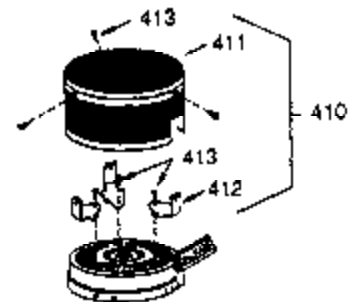

ILLUSTRATION SHOWS TYPICAL PARTS ONLY. ORDER BY PART NUMBER. PARTS NOT LISTED ARE SUPPLIED BY OEM.

OPTIONAL 110 - 120 VOLT
STARTER MOTOR KIT

STARTER MUFF KIT
(OPTIONAL)

OPTIONAL
DEBRIS SCREEN KIT

Ref #	Part Number	Qty	Description
90	611080	1	Flywheel
100	34443A	1	Solid State Ignition
101	27276	1	Spark Plug Cover
102	650872	2	Solid State Mounting Stud
103	650814	2	Screw, Torx T-15, 10-24 x 1
131	6021A	3	Screw, 5/16-18 x 1-1/2"
133	650890	1	Lock Washer, 5/16
134	30747	1	Shorting Clip
260	35585	1	Blower Housing
262	29212	2	Screw, 1/4-28 x 7/16"
287	650884	2	Screw, 8-32 x 1/2"
313	34080	1	Spacer
325	34246	1	Wire Clip
327	35392	1	Starter Plug
370	550223	1	Name Decal
390	590642A	1	Rewind Starter