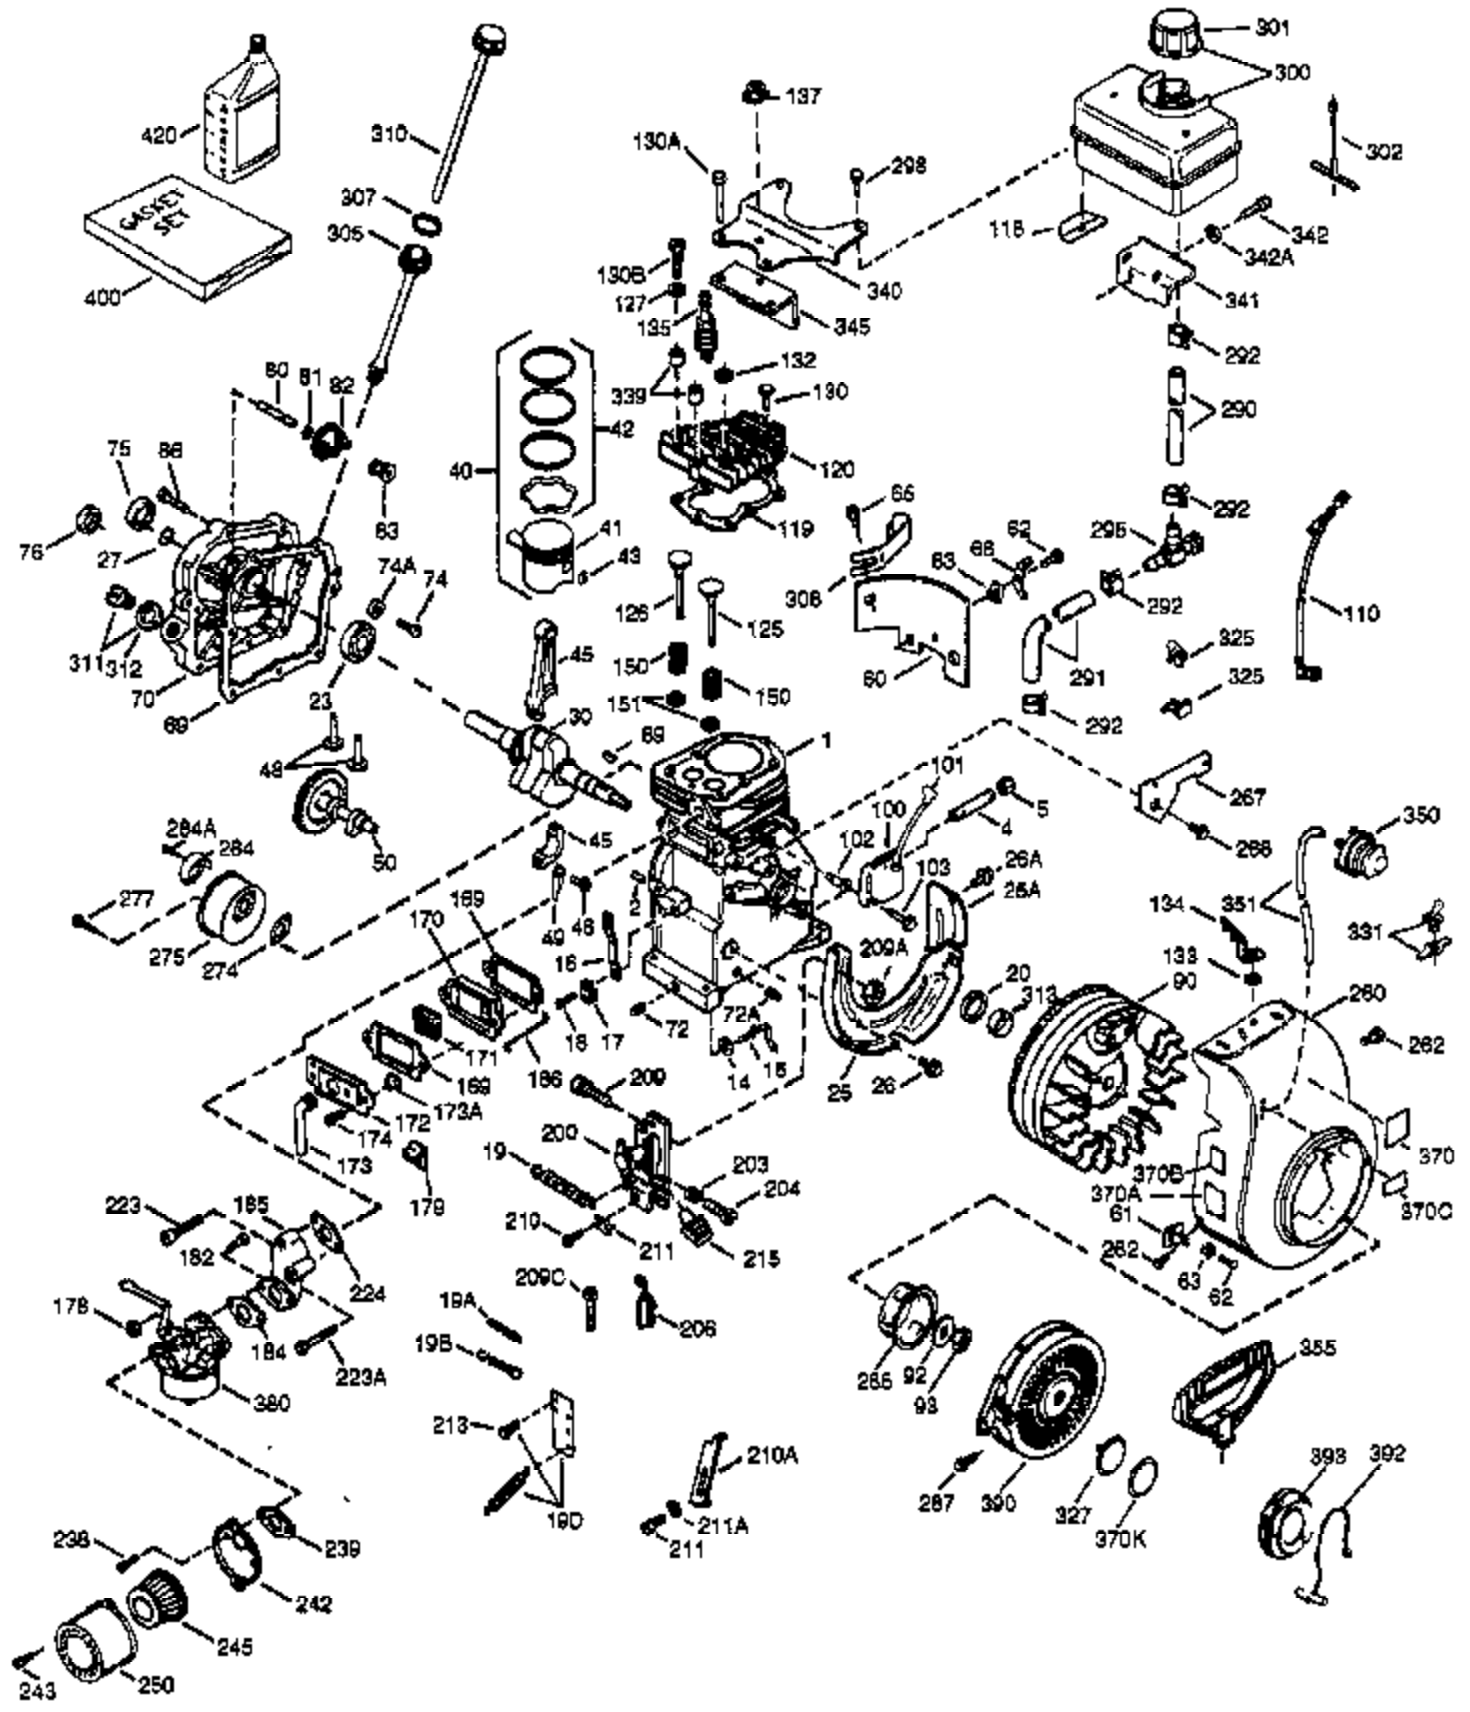

ILLUSTRATION SHOWS TYPICAL PARTS ONLY. ORDER BY PART NUMBER. PARTS NOT LISTED ARE SUPPLIED BY OEM.

VIEW 1 OF 2

Ref #	Part Number	Qty	Description
1	34755B	1	Cylinder (Incl. 2, 20 & 72)
2	26727	2	Dowel Pin
14	28277	1	Washer
15	31334	1	Governor Rod
16	31510	1	Governor Lever
17	29916	1	Governor Lever Clamp
18	650548	1	Screw, 8-32 x 5/16"
19D	33857	1	Extension Spring Ass'y. (Incl. 213)
19	31426	1	Extension Spring
20	32600	1	Oil Seal
25	33342	1	Blower Housing Baffle
25A	35883	1	Baffle Extension
26	650561	2	Screw, 1/4-20 x 5/8"
26A	650926	1	Screw, 8-32 x 21/64"
30	34709	1	Crankshaft
40	34514	1	Piston, Pin & Ring Set (Std.)
40	34515	1	Piston, Pin & Ring Set (.010" OS)
40	34516	1	Piston, Pin & Ring Set (.020" OS)
41	32538B	1	Piston & Pin Ass'y. (Std.) (Incl. 43)
41	32548B	1	Piston & Pin Ass'y. (.010" OS) (Incl. 43)
41	32549B	1	Piston & Pin Ass'y. (.020" OS) (Incl. 43)
42	28986	1	Ring Set (Std.)
42	28987	1	Ring Set (.010" OS)
42	28988	1	Ring Set (.020" OS)
43	20381	2	Piston Pin Retaining Ring
45	30963B	1	Connecting Rod Ass'y. (Incl. 46 & 49)
46	32610A	2	Connecting Rod Bolt
48	27241	2	Valve Lifter
49	28594	1	Oil Dipper
50	33149A	1	Camshaft (BCR)
60	29745	1	Blower Housing Extension
62	650760	1	Screw, 8-32 x 3/8"
63	28545	1	Grommet
65	650128	1	Screw, 10-24 x 1/2"
68	33356	1	Ground Terminal
69	27677A	1	* Cylinder Cover Gasket
70	35863A	1	Cylinder Cover (Incl. 75 thru 83, 311 & 312)
72	27642	2	Oil Drain Plug
75	26208	1	Oil Seal
80	30574A	1	Governor Shaft
81	30590A	1	Washer
82	30591	1	Governor Gear Ass'y. (Incl. 81)
83	30588A	1	Governor Spool
86	650488	7	Screw, 1/4-20 x 1-1/4"
89	610961	1	Flywheel Key
90	611080	1	Flywheel
92	650815	1	Belleville Washer
93	650816	1	Flywheel Nut
100	34443A	1	Solid State Ignition
101	27276	1	Spark Plug Cover
102	650872	2	Solid State Mounting Stud
103	650814	2	Screw, Torx T-15, 10-24 x 1
110	30831	1	Ground Wire
119	29953C	1	* Cylinder Head Gasket
120	30579A	1	Cylinder Head (Incl. 130)
125	29313C	1	Exhaust Valve (Std.) (Incl. 151)
125	29315C	1	Exhaust Valve (1/32" OS) (Incl. 151)
126	29314B	1	Intake Valve (Std.) (Incl. 151)