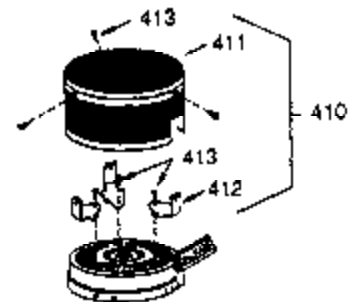

ILLUSTRATION SHOWS TYPICAL PARTS ONLY. ORDER BY PART NUMBER. PARTS NOT LISTED ARE SUPPLIED BY OEM.

Ref #	Part Number	Qty	Description
16	31510	1	Governor Lever
17	31335	1	Governor Lever Clamp
18	650548	1	Screw, 8-32 x 5/16"
103	650814	2	Screw, Torx T-15, 10-24 x 1
131	6021A	3	Screw, 5/16-18 x 1-1/2"
184	6201	2	Screw, 1/4-28 x 7/8"
184	26756	1	* Carburetor To Intake Pipe Gasket
185	28416A	1	Intake Pipe
200	33114A	1	Control Bracket (Incl. 206)
206	610973	1	Terminal
210	27793	1	Conduit Clip
211	28942	1	Screw, 10-32 x 3/8"
223	650664	1	Screw, 1/4-20 x 1-19/32"
238	28820	2	Screw, 10-32 x 1/2"
239	27272A	1	* Air Cleaner Gasket
242	31691	1	Air Cleaner Base
243	650152	2	Screw, 8-32 x 3/8"
245	30727	1	Air Cleaner Filter
250	31715	1	Air Cleaner Cover
274	30081A	1	* Exhaust Gasket
275	30996	1	Muffler
277	650493	2	Screw, 1/4-20 x 1-3/4"
298	650665	2	Screw, 1/4-15 x 7/8"
311	27625	1	Oil Fill Plug (Incl. 312)
312	29673	1	* Oil Fill Plug Gasket
345	33344	1	Heat Baffle

Ref #	Part Number	Qty	Description
90	611080	1	Flywheel
100	34443A	1	Solid State Ignition
102	650872	2	Solid State Mounting Stud
103	650814	2	Screw, Torx T-15, 10-24 x 1
131	6021A	3	Screw, 5/16-18 x 1-1/2"
260	35585	1	Blower Housing
262	29212	2	Screw, 1/4-28 x 7/16"
287	650884	2	Screw, 8-32 x 1/2"
313	34080	1	Spacer
327	35392	1	Starter Plug
370	550223	1	Name Decal
390	590642A	1	Rewind Starter