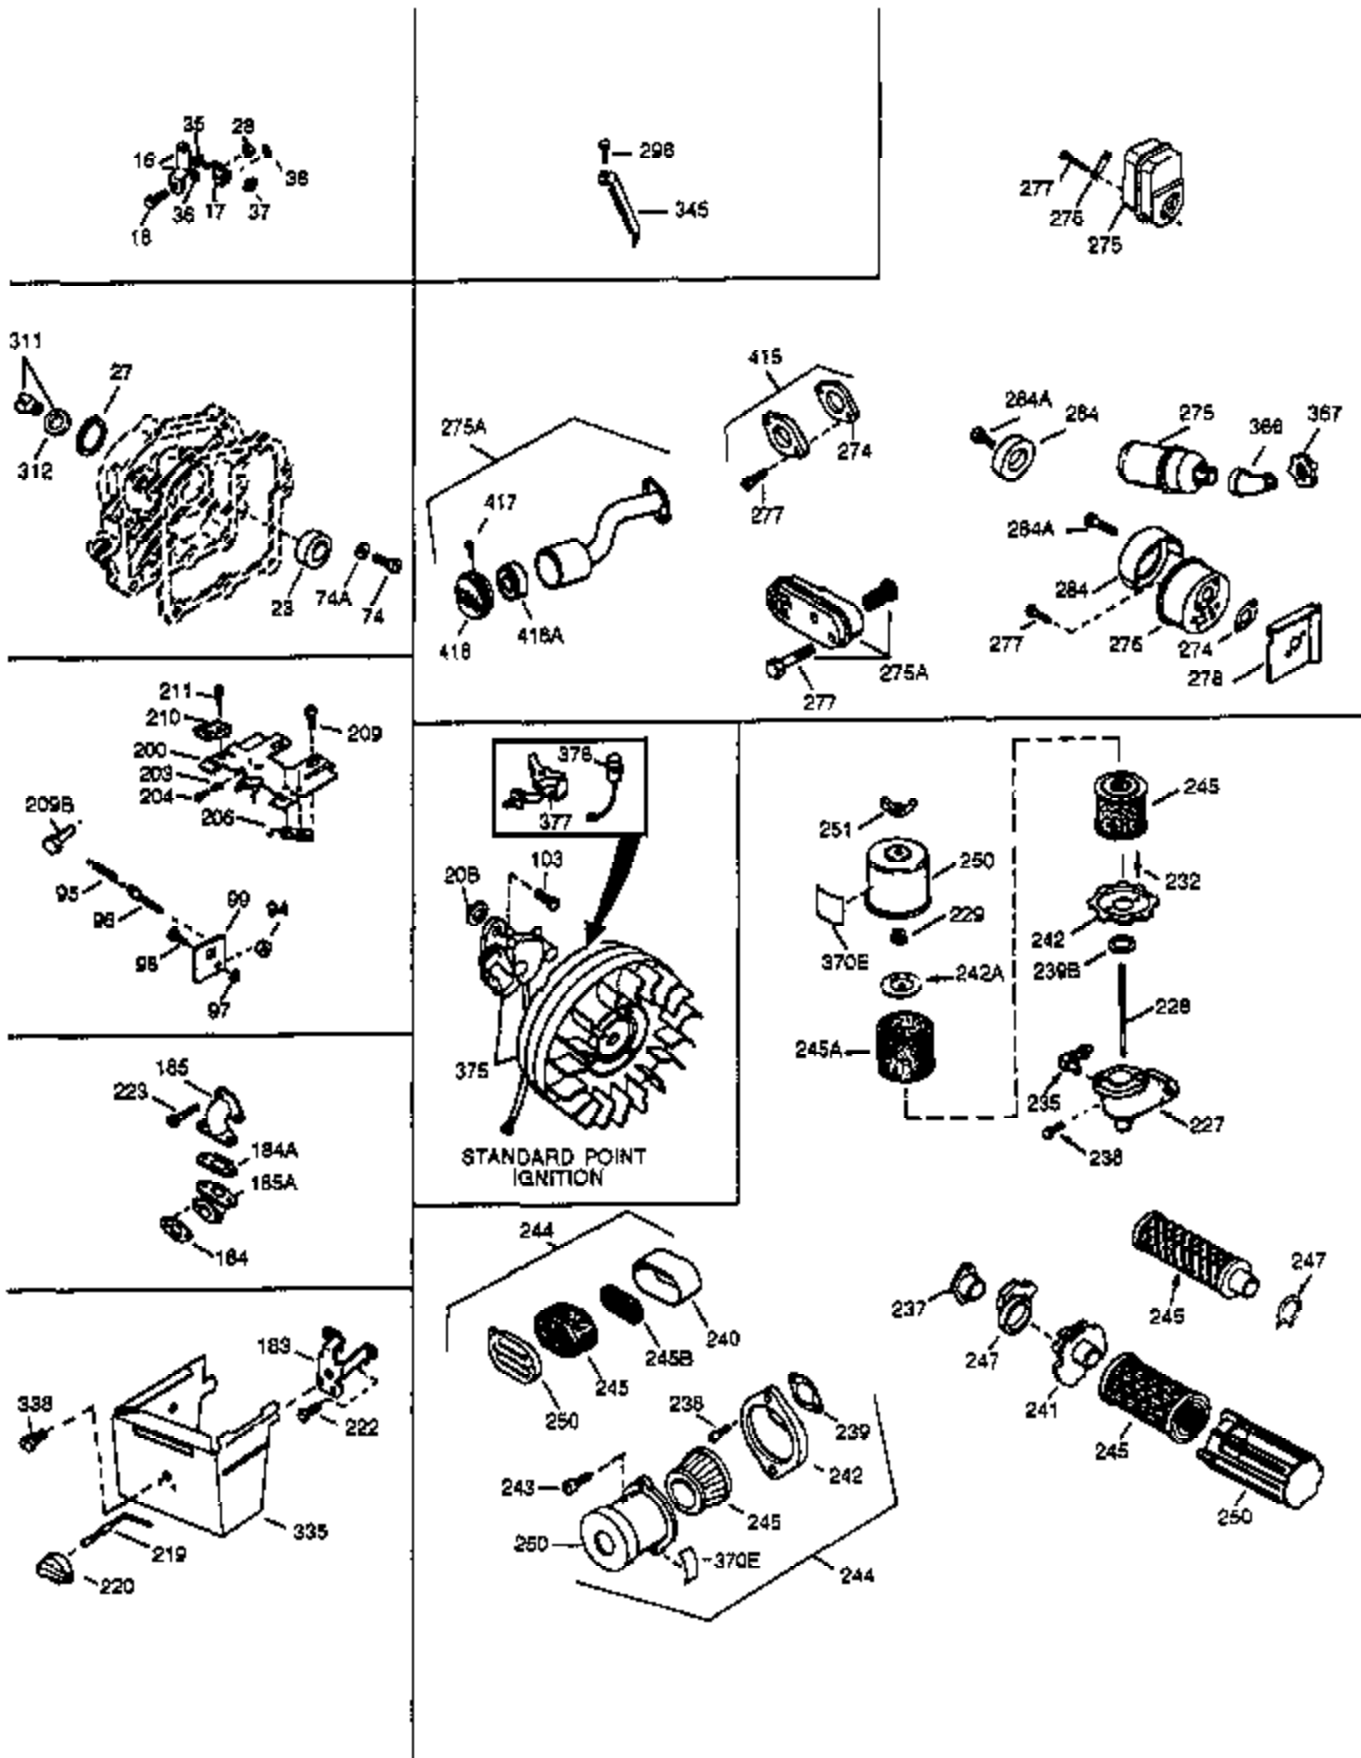

ILLUSTRATION SHOWS TYPICAL PARTS ONLY. ORDER BY PART NUMBER. PARTS NOT LISTED ARE SUPPLIED BY OEM.

Ref #	Part Number	Qty	Description
16	31510	1	Governor Lever
17	31335	1	Governor Lever Clamp
18	650548	1	Screw, 8-32 x 5/16"
103	650814	2	Screw, Torx T-15, 10-24 x 1
131	6021A	3	Screw, 5/16-18 x 1-1/2"
184	6201	2	Screw, 1/4-28 x 7/8"
184	26756	1	* Carburetor To Intake Pipe Gasket
185	28416A	1	Intake Pipe
200	33114A	1	Control Bracket (Incl. 206)
206	610973	1	Terminal
210	27793	1	Conduit Clip
211	28942	1	Screw, 10-32 x 3/8"
223	650664	1	Screw, 1/4-20 x 1-19/32"
238	28820	2	Screw, 10-32 x 1/2"
239	27272A	1	* Air Cleaner Gasket
242	31691	1	Air Cleaner Base
243	650152	2	Screw, 8-32 x 3/8"
245	30727	1	Air Cleaner Filter
250	31715	1	Air Cleaner Cover
274	30081A	1	* Exhaust Gasket
275	30996	1	Muffler
277	650493	2	Screw, 1/4-20 x 1-3/4"
298	650665	2	Screw, 1/4-15 x 7/8"
311	27625	1	Oil Fill Plug (Incl. 312)
312	29673	1	* Oil Fill Plug Gasket
345	33344	1	Heat Baffle