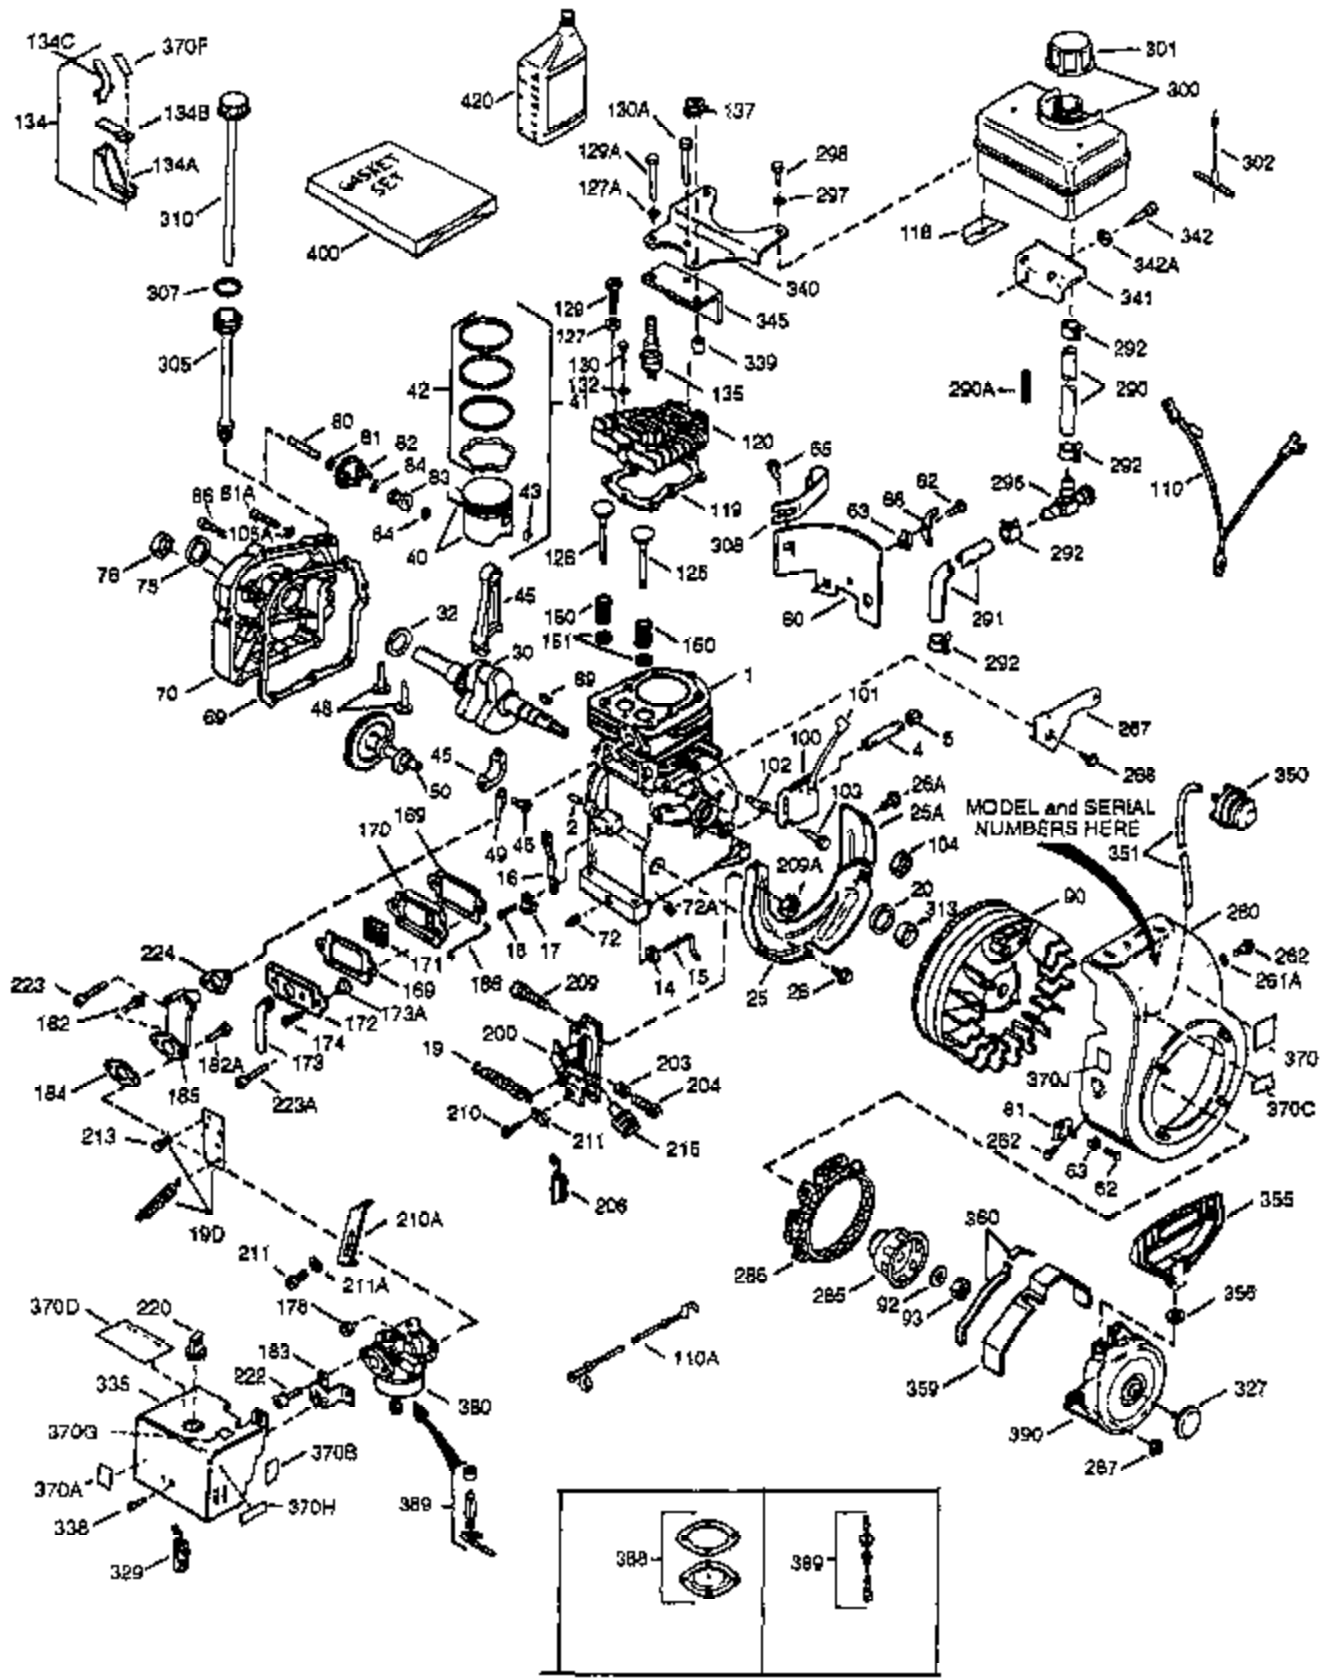

ILLUSTRATION SHOWS TYPICAL PARTS ONLY. ORDER BY PART NUMBER. PARTS NOT LISTED ARE SUPPLIED BY OEM

Ref #	Part Number	Qty	Description
1	34708A	1	Cylinder (Incl. 2, 20 & 72)
2	26727	2	Dowel Pin
14	28277	1	Washer
15	31334	1	Governor Rod
16	31510	1	Governor Lever
17	31335	1	Governor Lever Clamp
18	650548	1	Screw, 8-32 x 5/16"
19	31426	1	Extension Spring
20	32600	1	Oil Seal
25A	35883	1	Baffle Extension
25	33342	1	Blower Housing Baffle
26	650561	2	Screw, 1/4-20 x 5/8"
26A	650884	1	Screw, 8-32 x 1/2"
30	34730	1	Crankshaft
40	34514	1	Piston, Pin & Ring Set (Std.)
40	34515	1	Piston, Pin & Ring Set (.010" OS)
40	34516	1	Piston, Pin & Ring Set (.020" OS)
41	32538B	1	Piston & Pin Ass'y. (Std.) (Incl. 43)
41	32548B	1	Piston & Pin Ass'y. (.010" OS) (Incl. 43)
41	32549B	1	Piston & Pin Ass'y. (.020" OS) (Incl. 43)
42	28986	1	Ring Set (Std.)
42	28987	1	Ring Set (.010" OS)
42	28988	1	Ring Set (.020" OS)
43	20381	2	Piston Pin Retaining Ring
45	30963B	1	Connecting Rod Ass'y. (Incl. 46 & 49)
46	32610A	2	Connecting Rod Bolt
48	27241	2	Valve Lifter
49	28594	1	Oil Dipper
50	33149A	1	Camshaft (BCR)
60	29745	1	Blower Housing Extension
65	650128	1	Screw, 10-24 x 1/2"
69	27677A	1	* Cylinder Cover Gasket
70	35863	1	Cylinder Cover (Incl. 75, 80, 311 & 3 12)
72	27642	2	Oil Drain Plug
75	26208	1	Oil Seal
80	30574	1	Governor Shaft
81	30590A	1	Washer
82	30591	1	Governor Gear Ass'y. (Incl. 81)
83	30588A	1	Governor Spool
84	29193	2	Retaining Ring
86	650488	7	Screw, 1/4-20 x 1-1/4"
89	610961	1	Flywheel Key
90	611080	1	Flywheel
92	650815	1	Belleville Washer
93	650816	1	Flywheel Nut
100	34443A	1	Solid State Ignition
102	650872	2	Solid State Mounting Stud
103	650814	2	Screw, Torx T-15, 10-24 x 1
110	35182	1	Ground Wire
119	29953C	1	* Cylinder Head Gasket
120	30579A	1	Cylinder Head (Incl. 130)
125	29313C	1	Exhaust Valve (Std.) (Incl. 151)
125	29315C	1	Exhaust Valve (1/32" OS) (Incl. 151)
126	29314B	1	Intake Valve (Std.) (Incl. 151)
126	29315C	1	Intake Valve (1/32" OS) (Incl. 151)
130	650694A	5	Screw, 5/16-18 x 2"
131	6021A	3	Screw, 5/16-18 x 1-1/2"
135	33636	1	Resistor Spark Plug (RJ17LM)